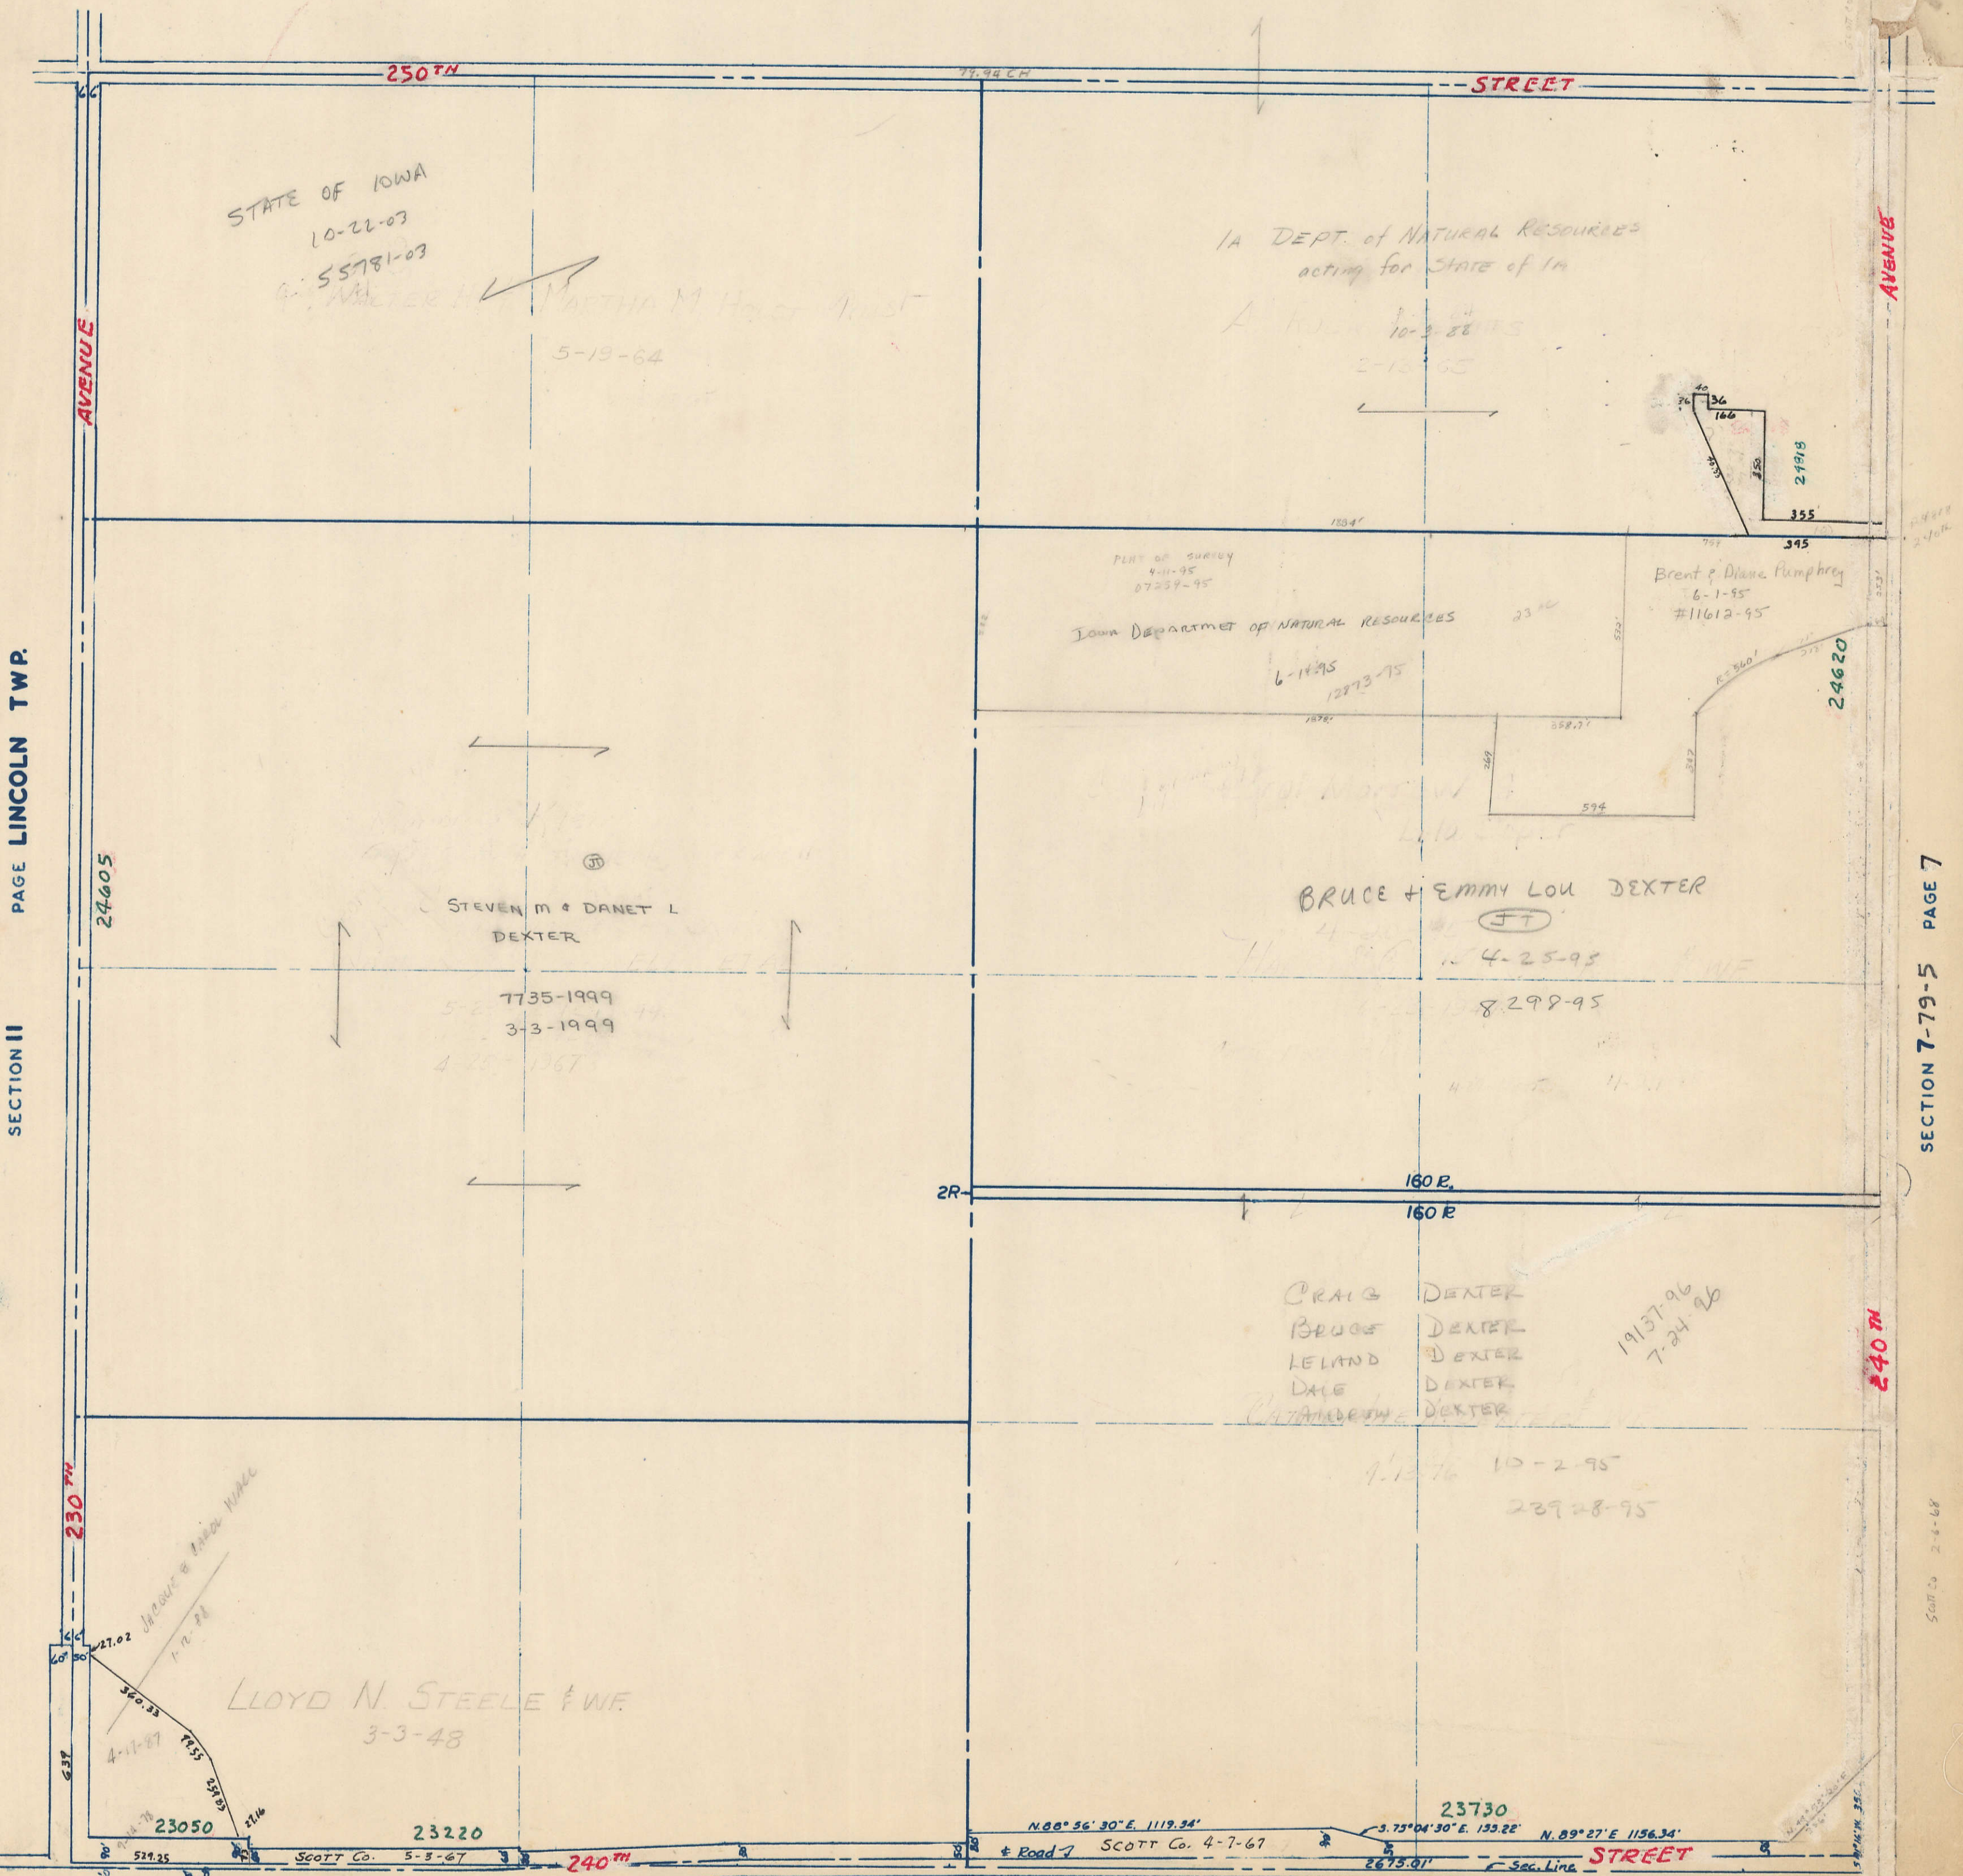

SECTION 12  
TOWNSHIP 79 NORTH, RANGE 4 EAST,  
5<sup>TH</sup> PRINCIPAL MERIDIAN  
PRINCETON TOWNSHIP  
SCOTT COUNTY, IOWA

SCALE: 1 INCH = 330 FEET

SECTION 1 PAGE 1

TRANSFER PAGE 376

SECTION 11 PAGE LINCOLN TWP.