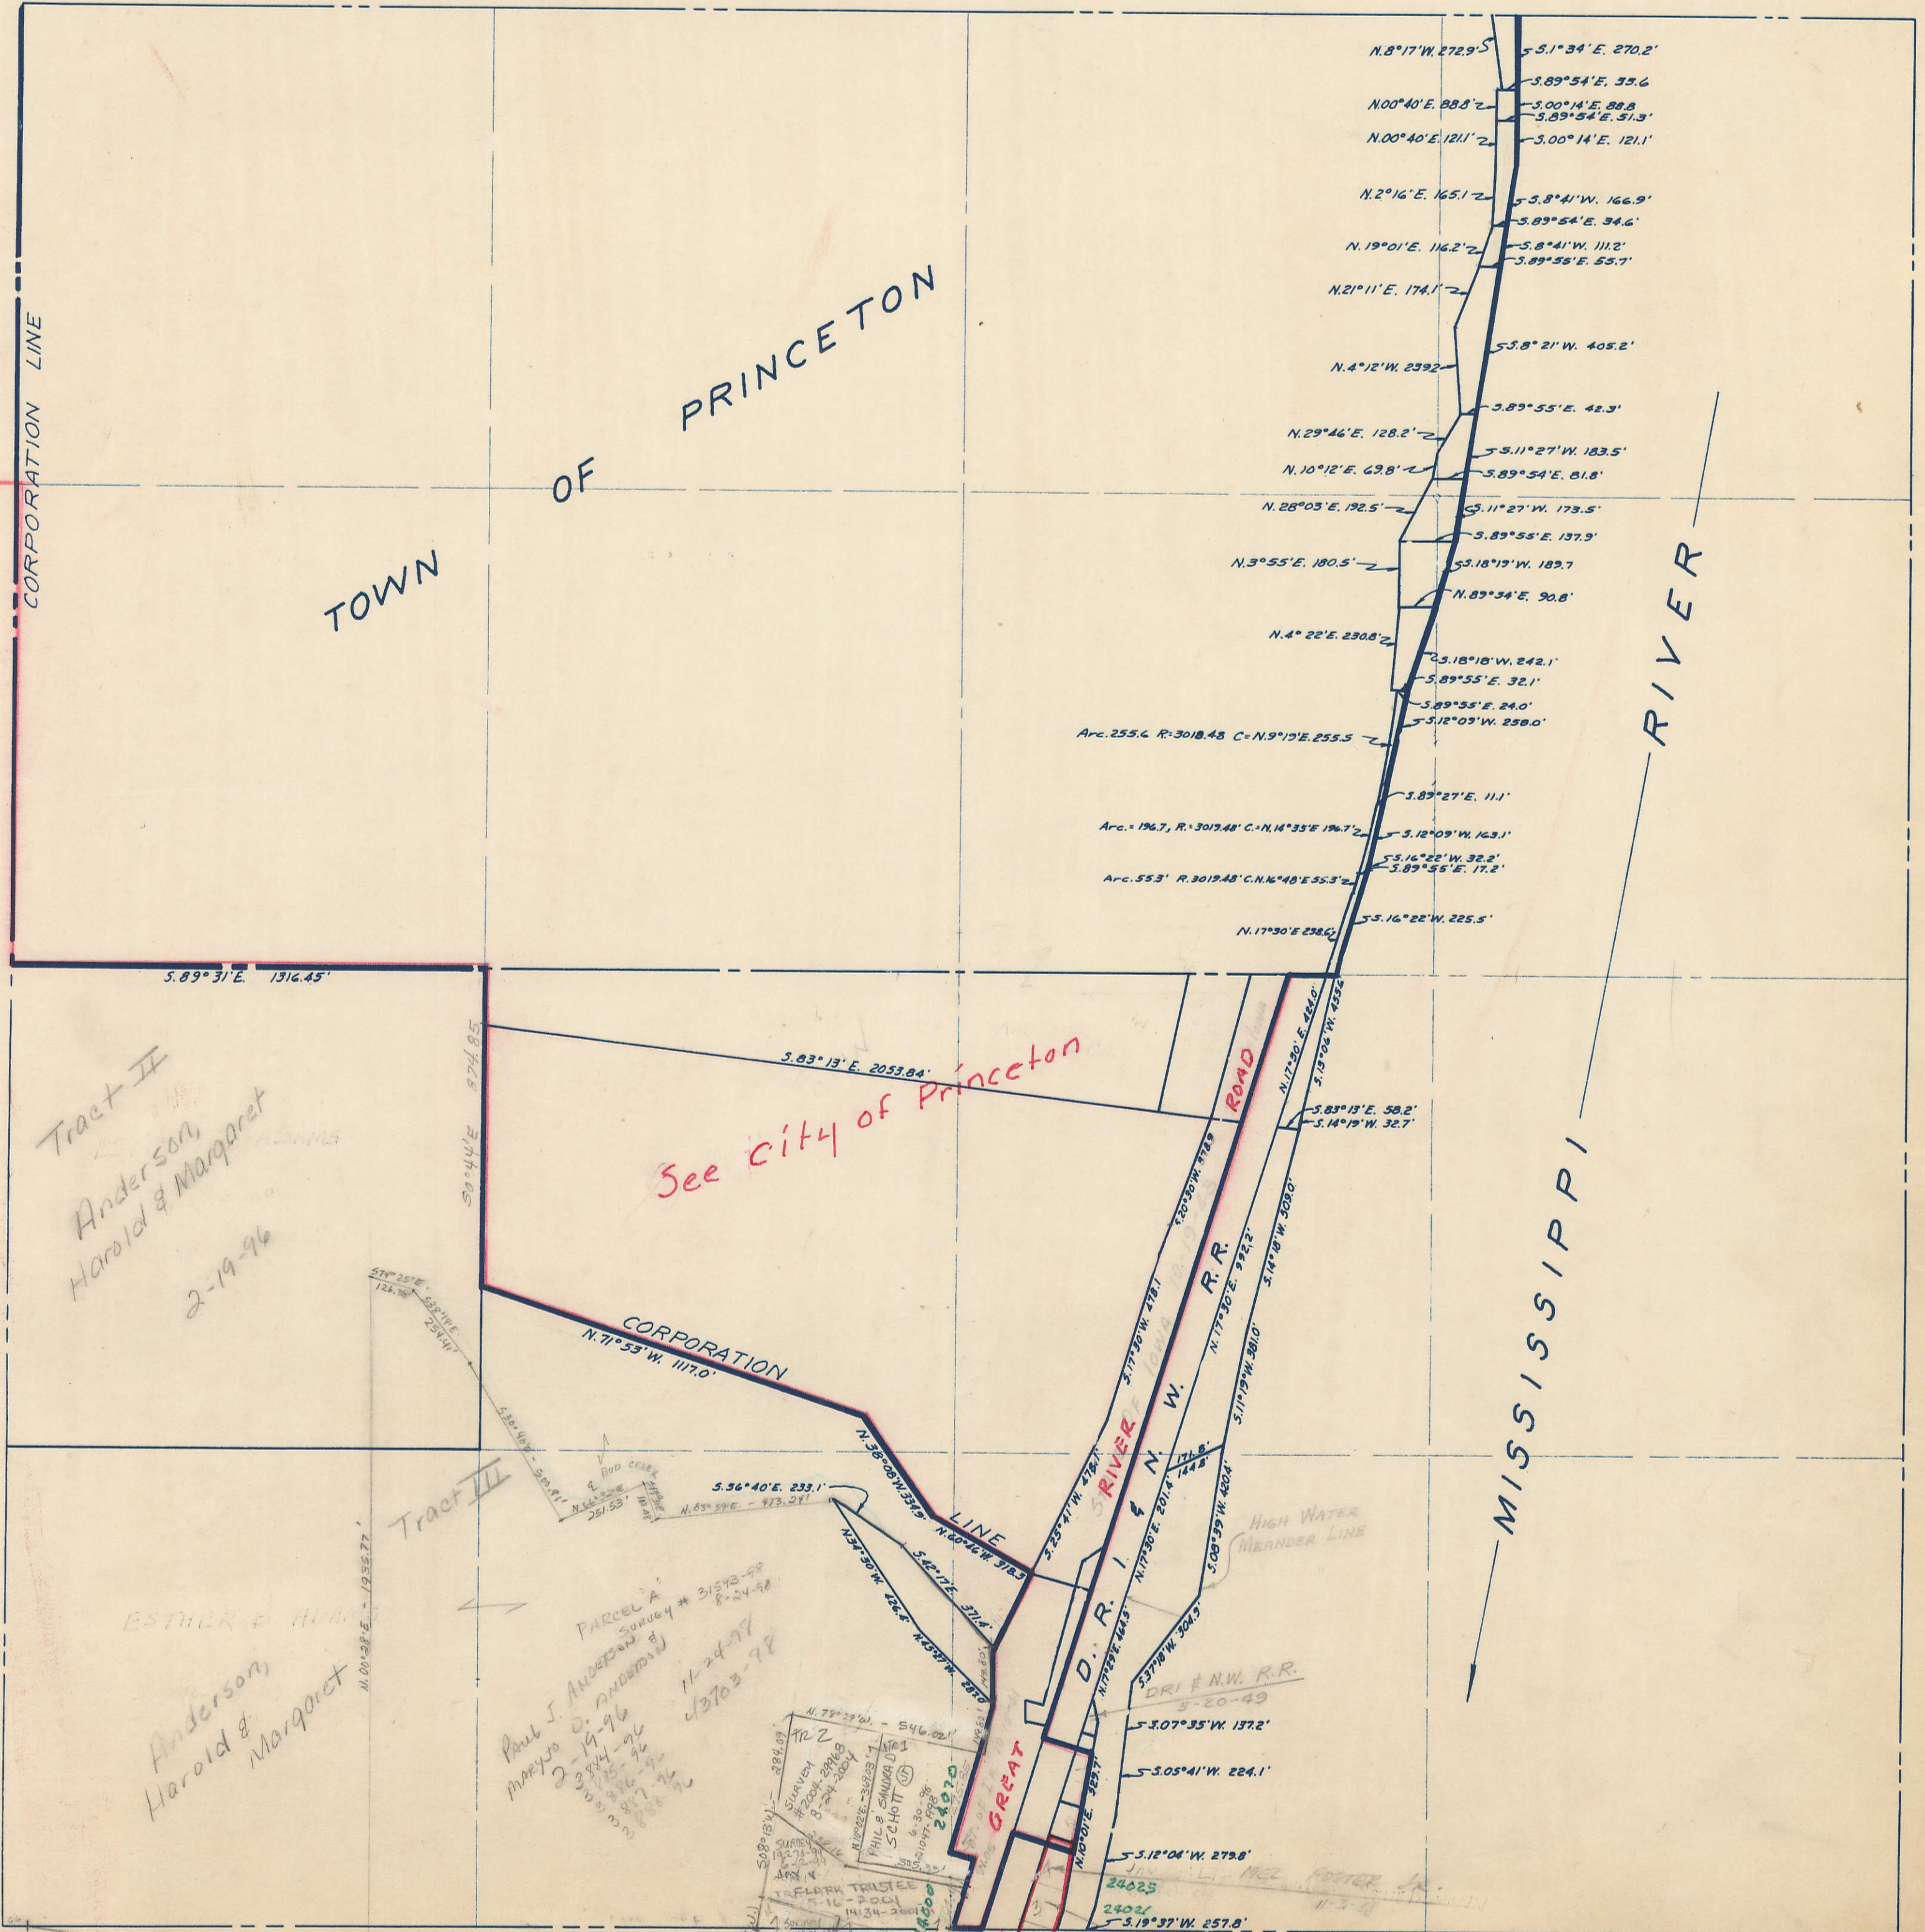

SECTION II
TOWNSHIP 79 NORTH, RANGE 5 EAST,
5TH PRINCIPAL MERIDIAN
PRINCETON TOWNSHIP
SCOTT COUNTY, IOWA

SCALE: 1 INCH = 330 FEET

SECTION 2

PAGE 2

TRANSFER PAGE 387

PAGE 10

SECTION 10

PAGE

SECTION

SECTION 14

PAGE LE CLAIRE TWP.