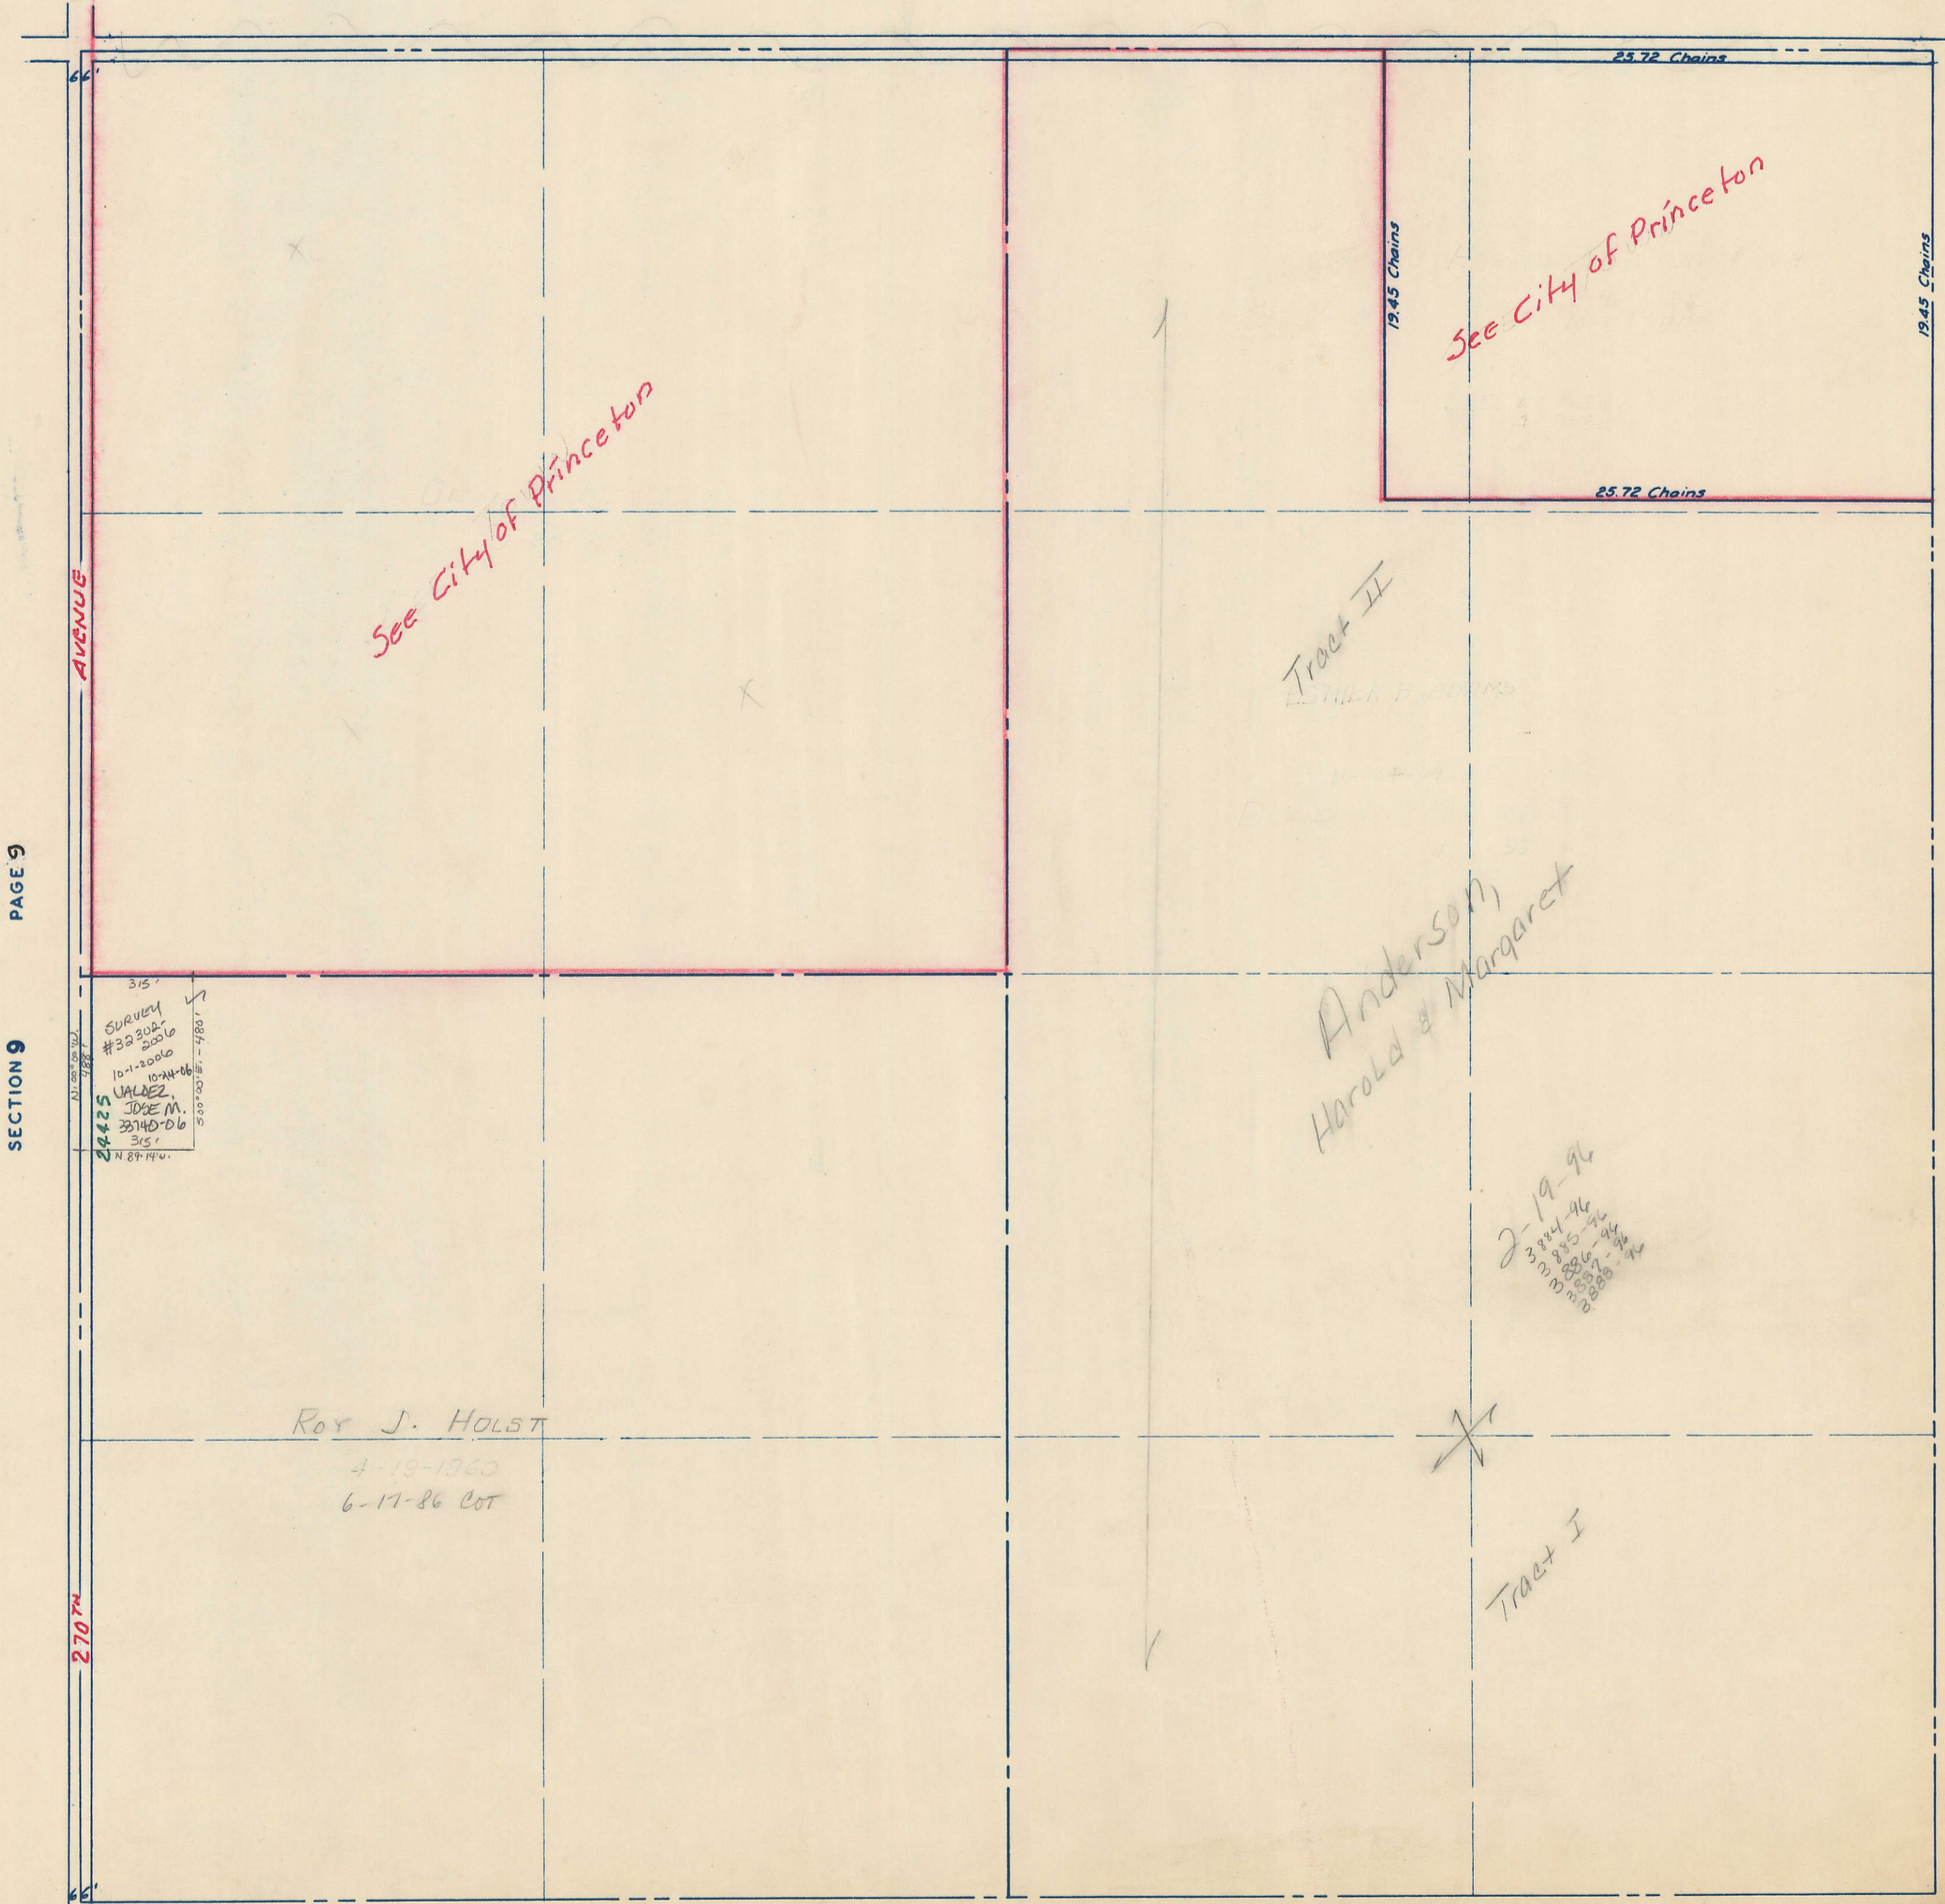

SECTION 10
TOWNSHIP 79 NORTH, RANGE 5 EAST,
5TH PRINCIPAL MERIDIAN
PRINCETON TOWNSHIP
SCOTT COUNTY, IOWA

TRANSFER PAGE 386

SCALE: 1 INCH = 330 FEET

SECTION 3

PAGE 3

PAGE 9

SECTION 9

PAGE 11

SECTION 11

SECTION 15

PAGE LE CLAIRE TWP.