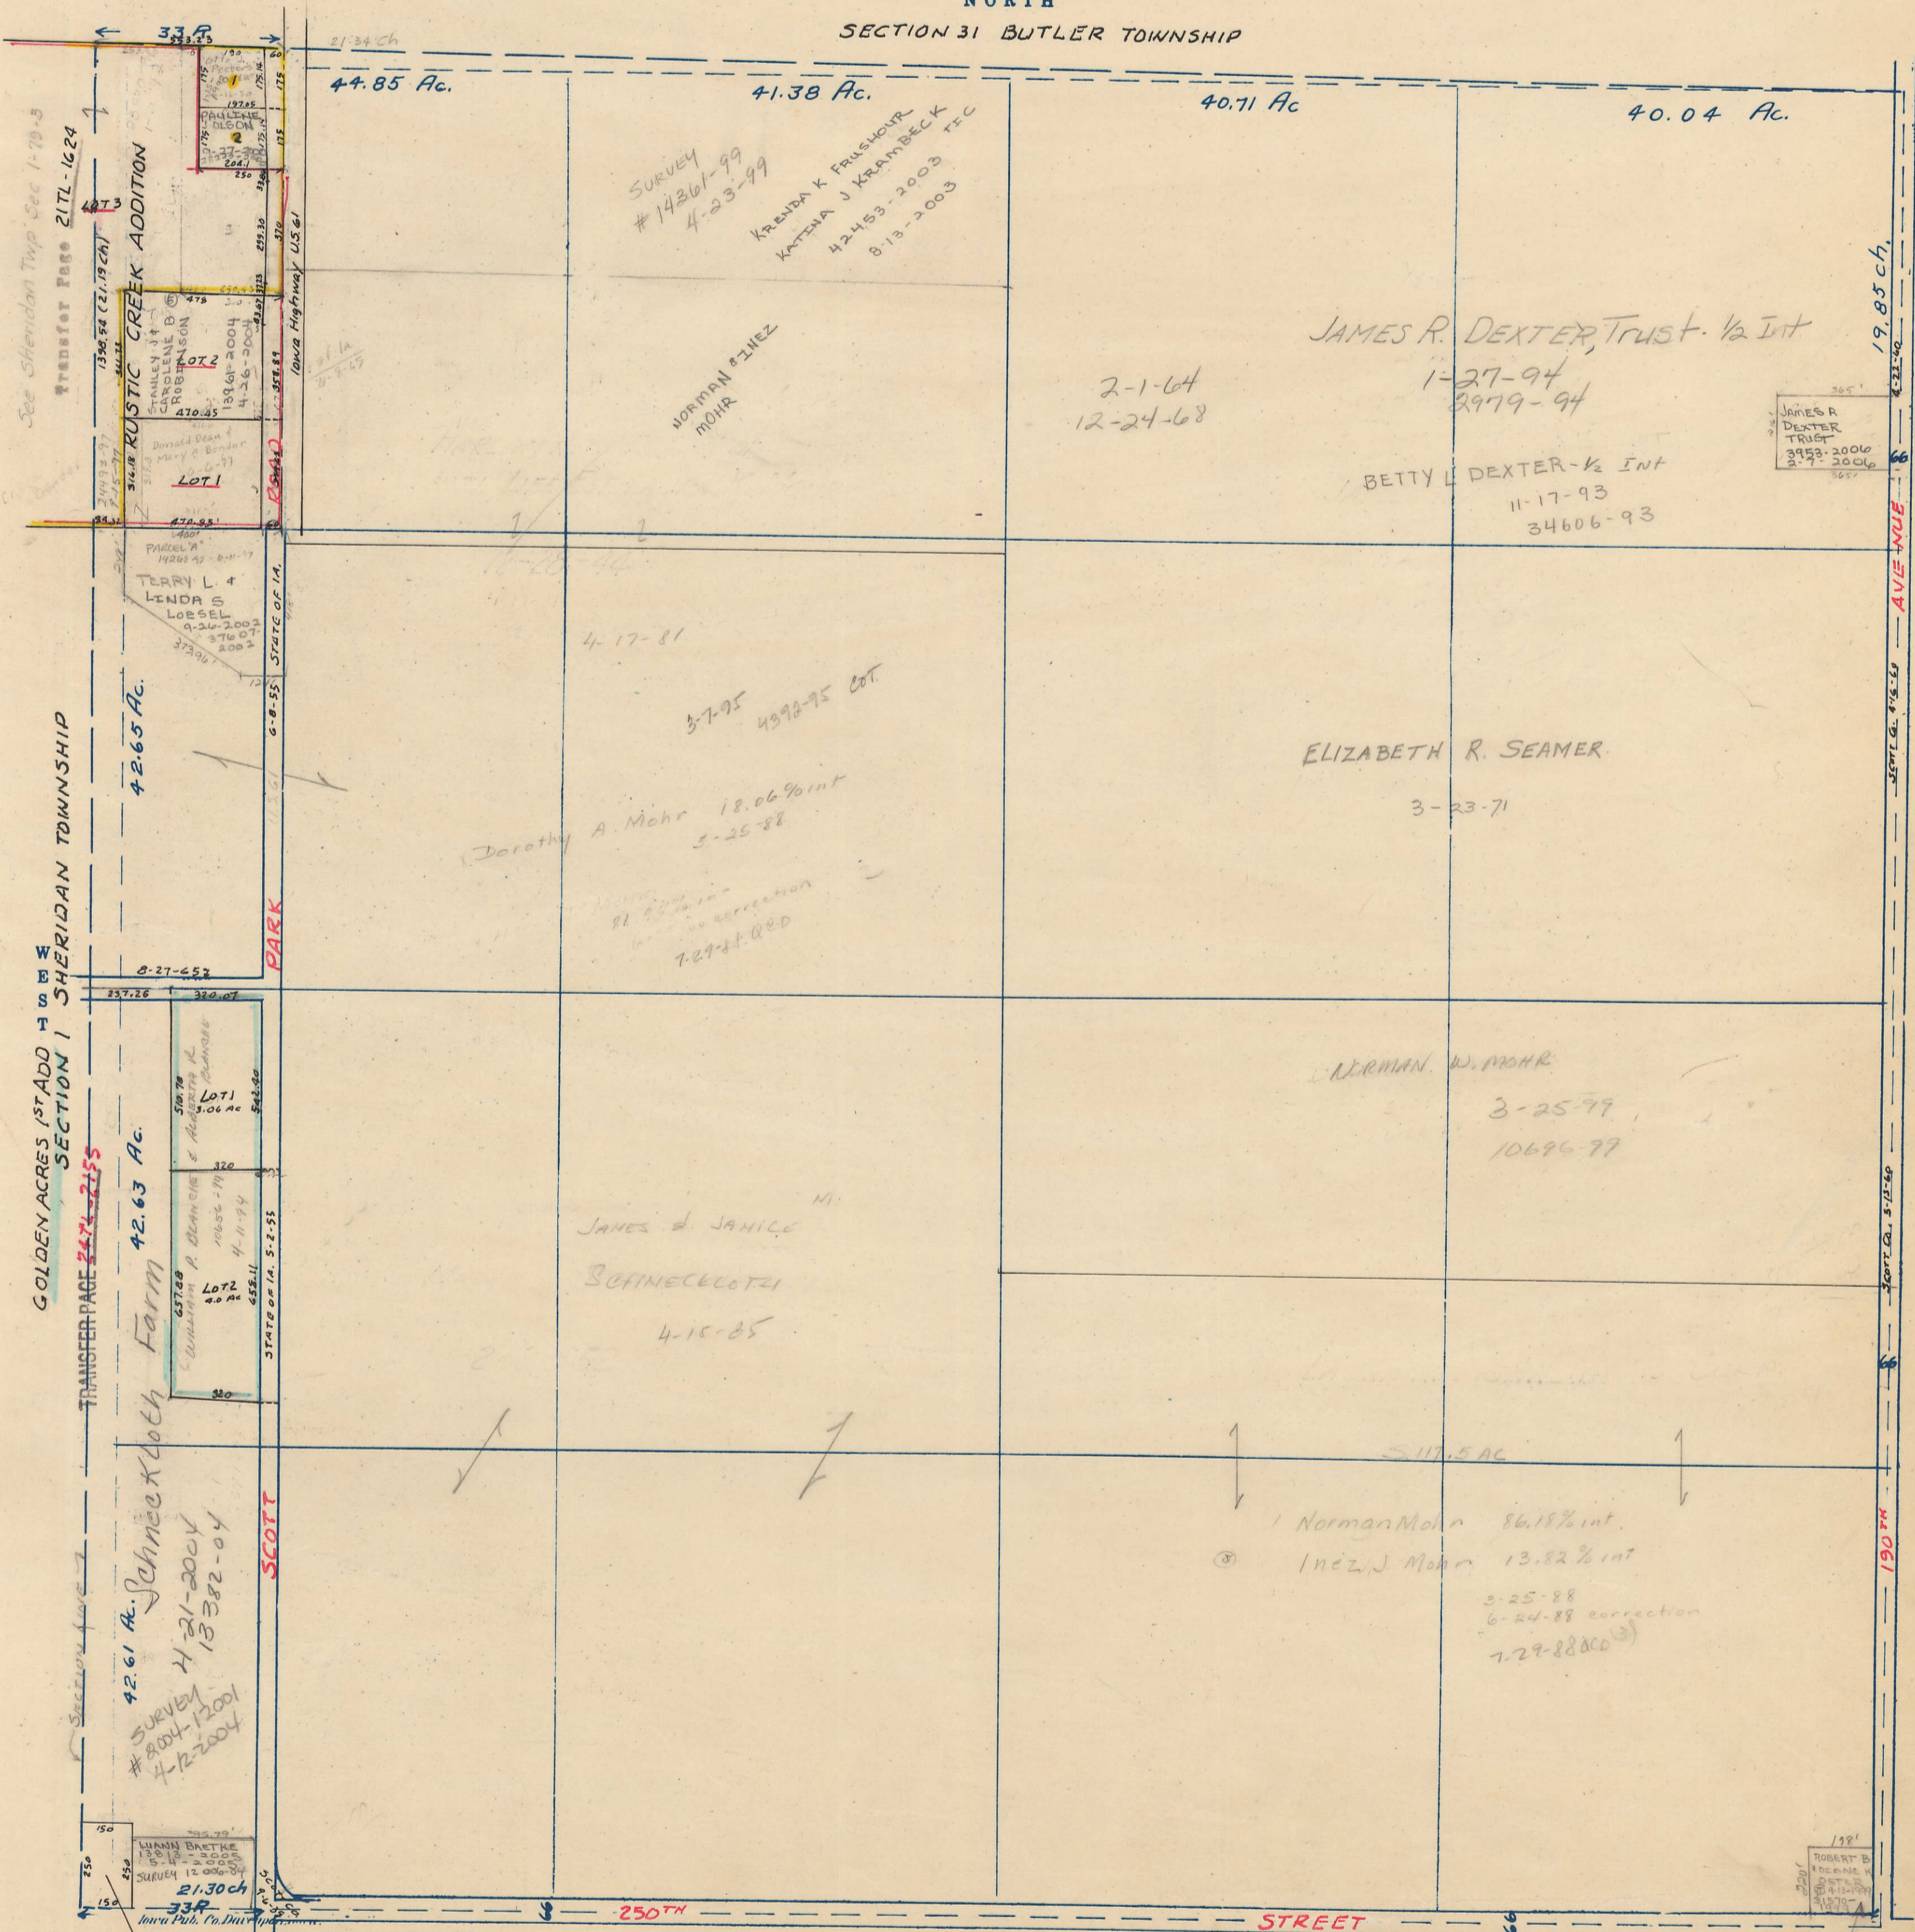

SECTION 6

Township 79-North; Range 4

EAST OF THE FIFTH PRINCIPAL MERIDIAN

SCOTT COUNTY, IOWA  
LINCOLN TOWNSHIP

SCALE IN CHAINS

SCALE IN FEET

Transfer Page 711-326

NORTH  
SECTION 31 BUTLER TOWNSHIP

See Sheridan Twp. Sec 1-79-3  
Transfer Page 217L-1624

RUSTIC CREEK ADDITION

42.65 Ac.

42.63 Ac.

42.61 Ac. Schneekloth Farm

21.30 ch

PARK

SCOTT

250TH STREET

19.85 ch.  
Avenue

SECTION 5

SOUTH  
SECTION 7

JAMES R. DEXTER TRUST  
3953-2006  
27-2006

ROBERT B. DEANE  
11-22-1999  
40424-1999

SURVEY #14861-99  
4-23-99  
KARENDA K. FRUSHOUR  
KATHENA J. KRAMBECK  
42453-2003  
8-13-2003