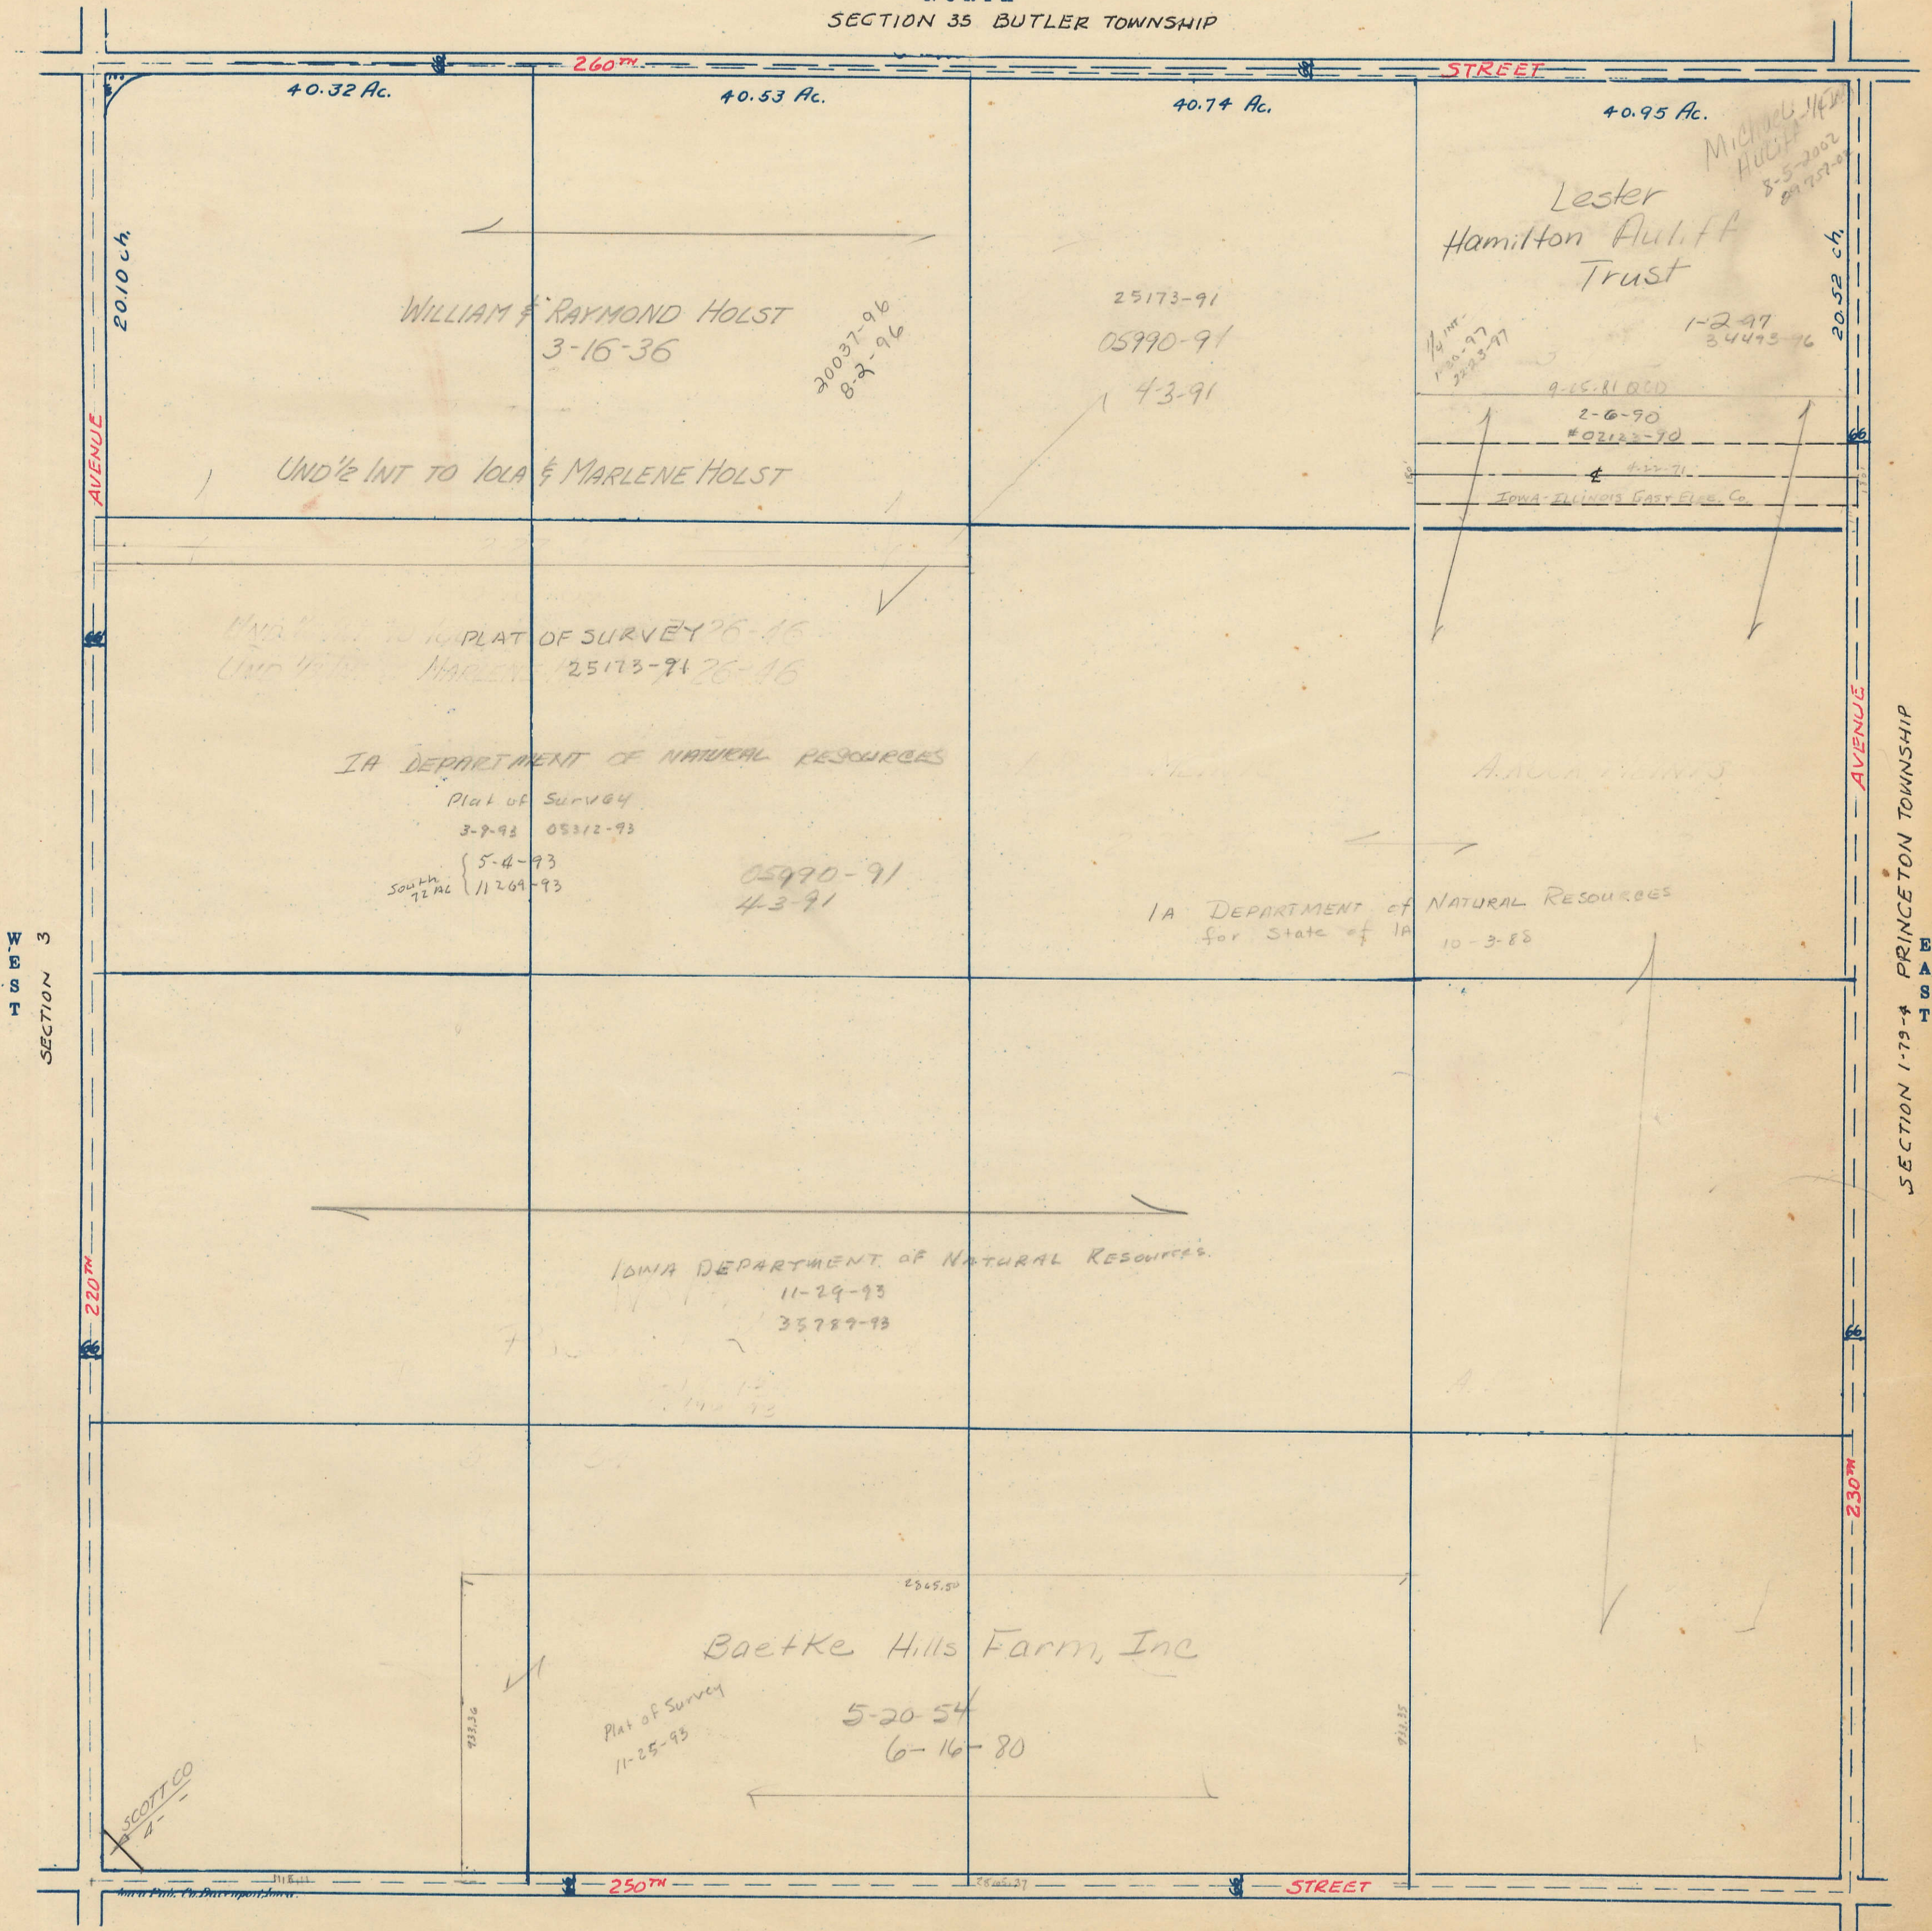

SECTION
2

SCALE IN CHAINS

Township 79-North; Range 4

EAST OF THE FIFTH PRINCIPAL MERIDIAN

SCOTT COUNTY, IOWA
LINCOLN TOWNSHIP

SCALE IN FEET

Transfer Page 741-322

NORTH
SECTION 35 BUTLER TOWNSHIP

WEST
SECTION 3

SECTION 1-19-4 PRINCETON TOWNSHIP

SOUTH
SECTION 11