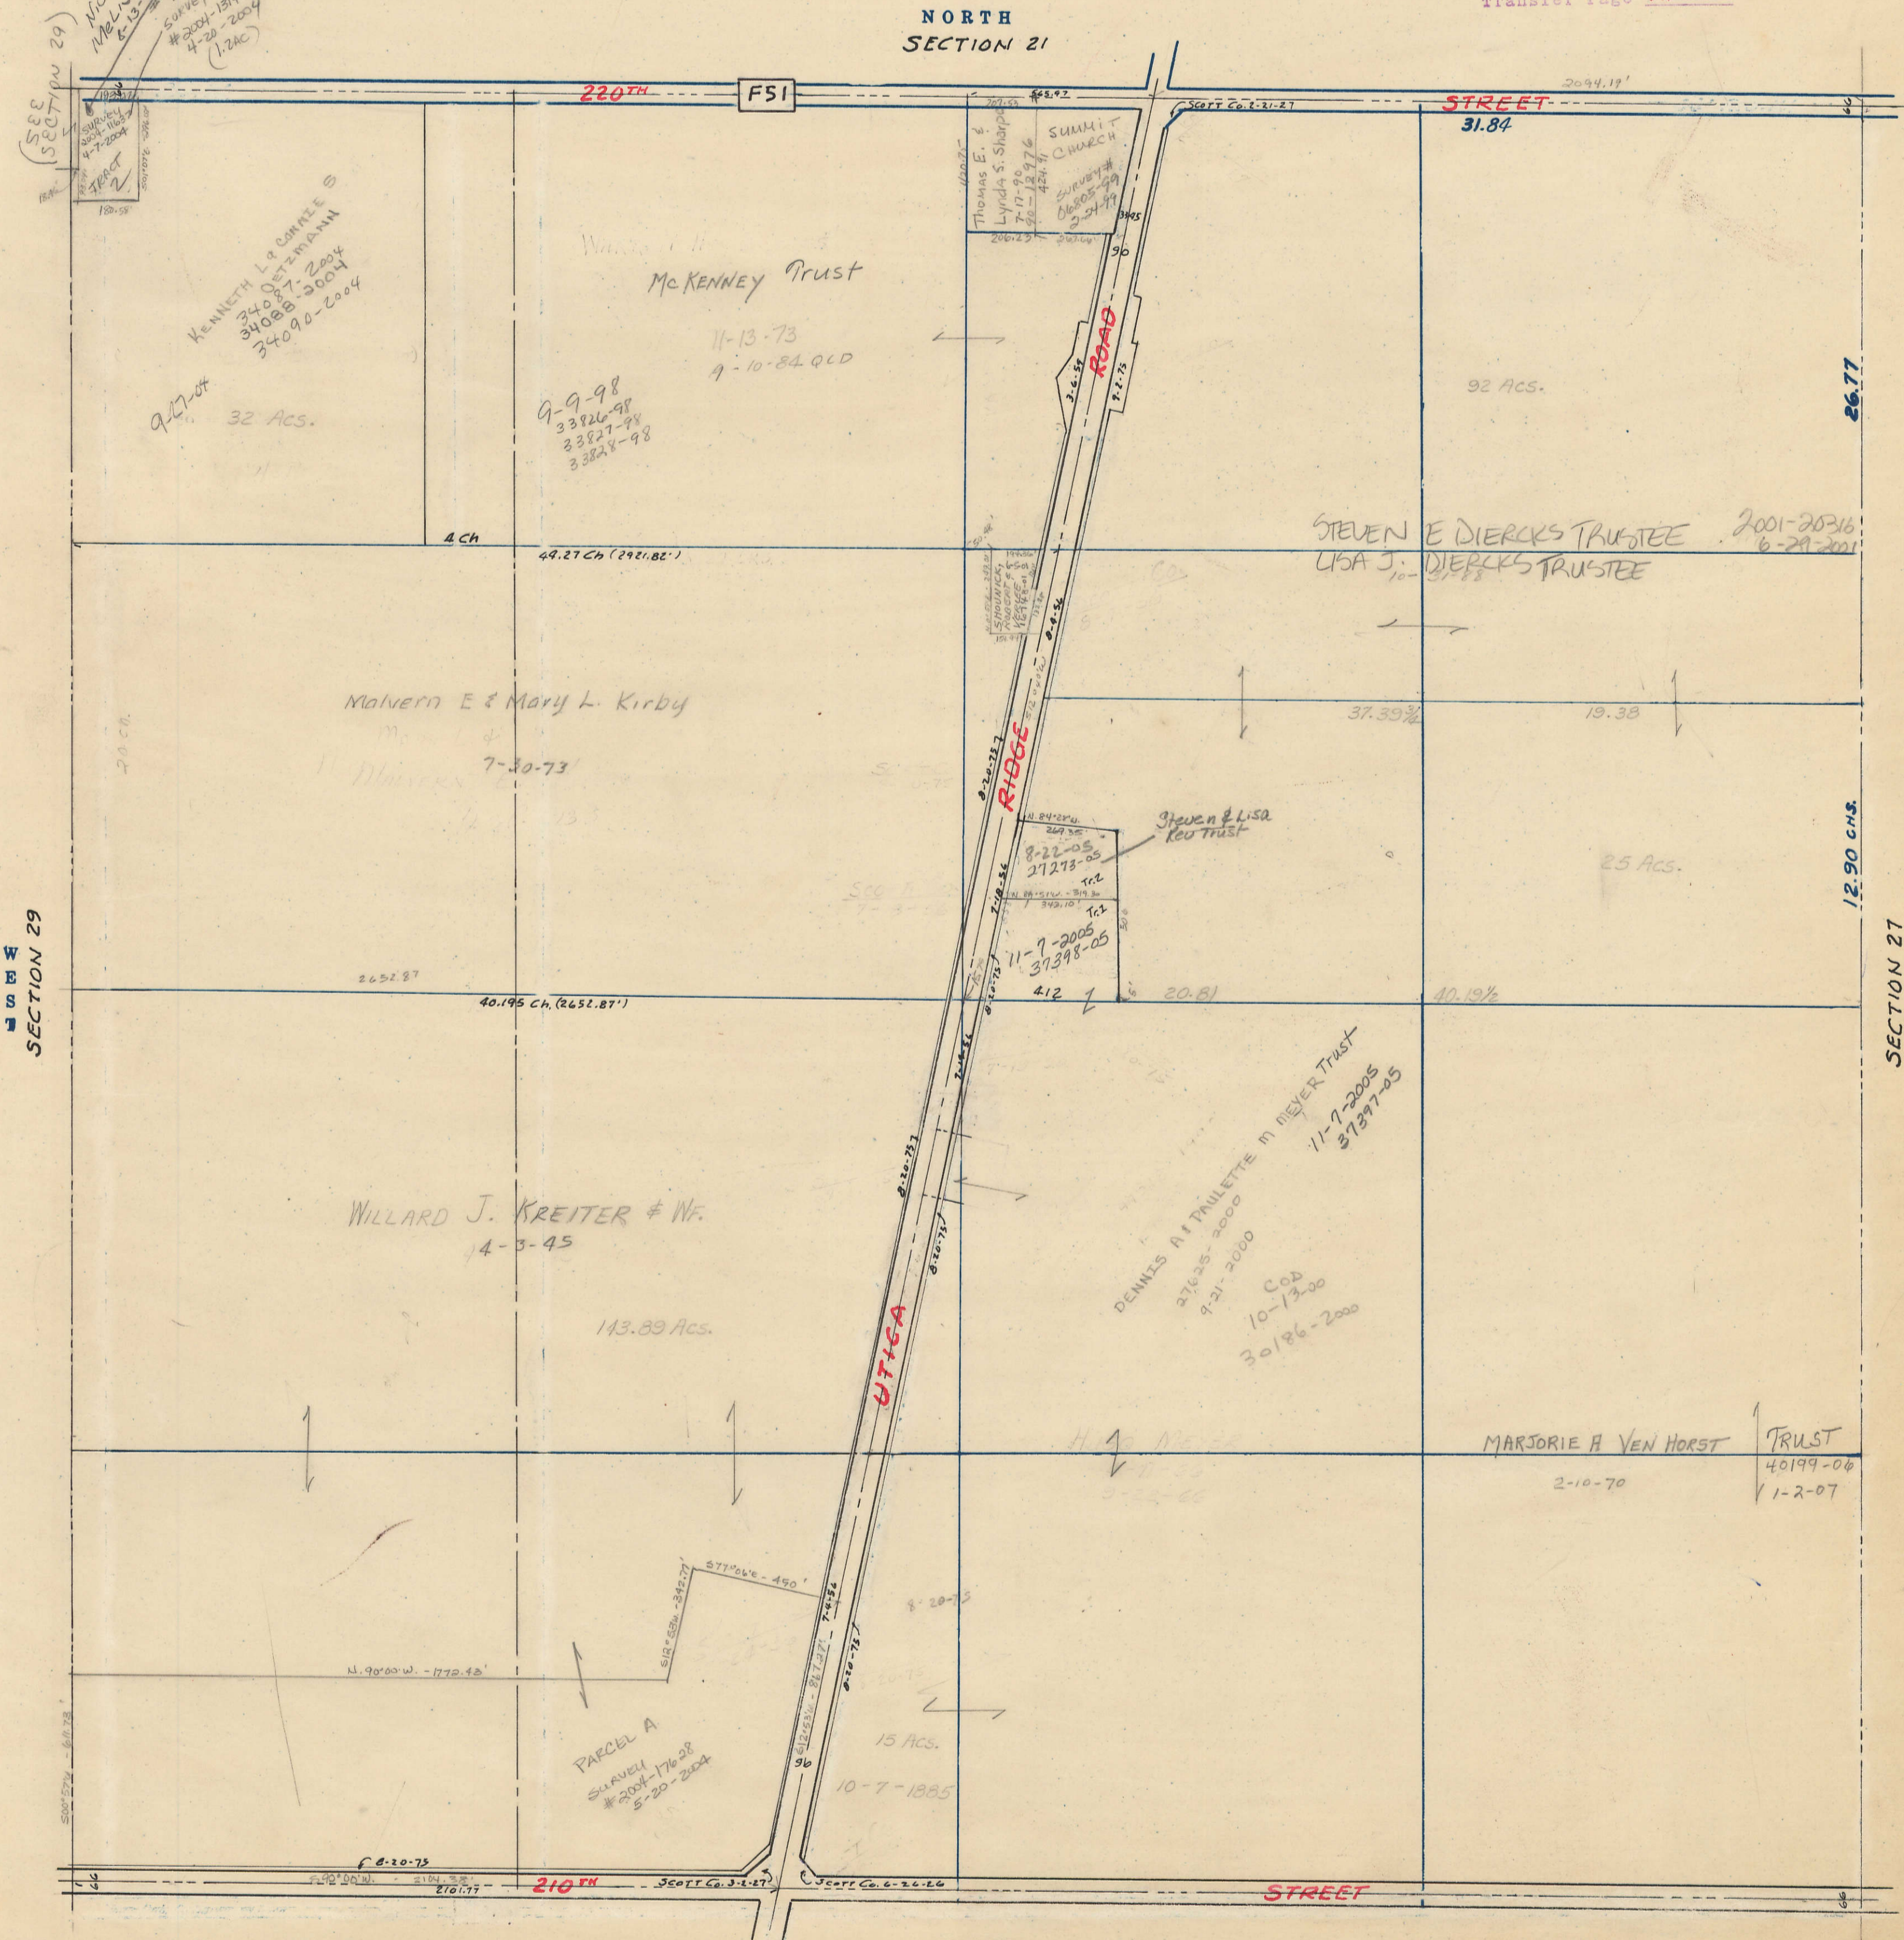

SECTION 28

Township 79-North; Range 4
EAST OF THE FIFTH PRINCIPAL MERIDIAN
SCOTT COUNTY, IOWA
LINCOLN TOWNSHIP

SCALE IN CHAINS

SCALE IN FEET

Transfer Page 7W-344

NORTH
SECTION 21

Nicholas W. Plonker
M&L 300 & A. Baer
4-13-2004
Survey # 2004-13442
4-20-2004
(1.2ac)

SECTION 29

SECTION 27

SOUTH
SECTION 33