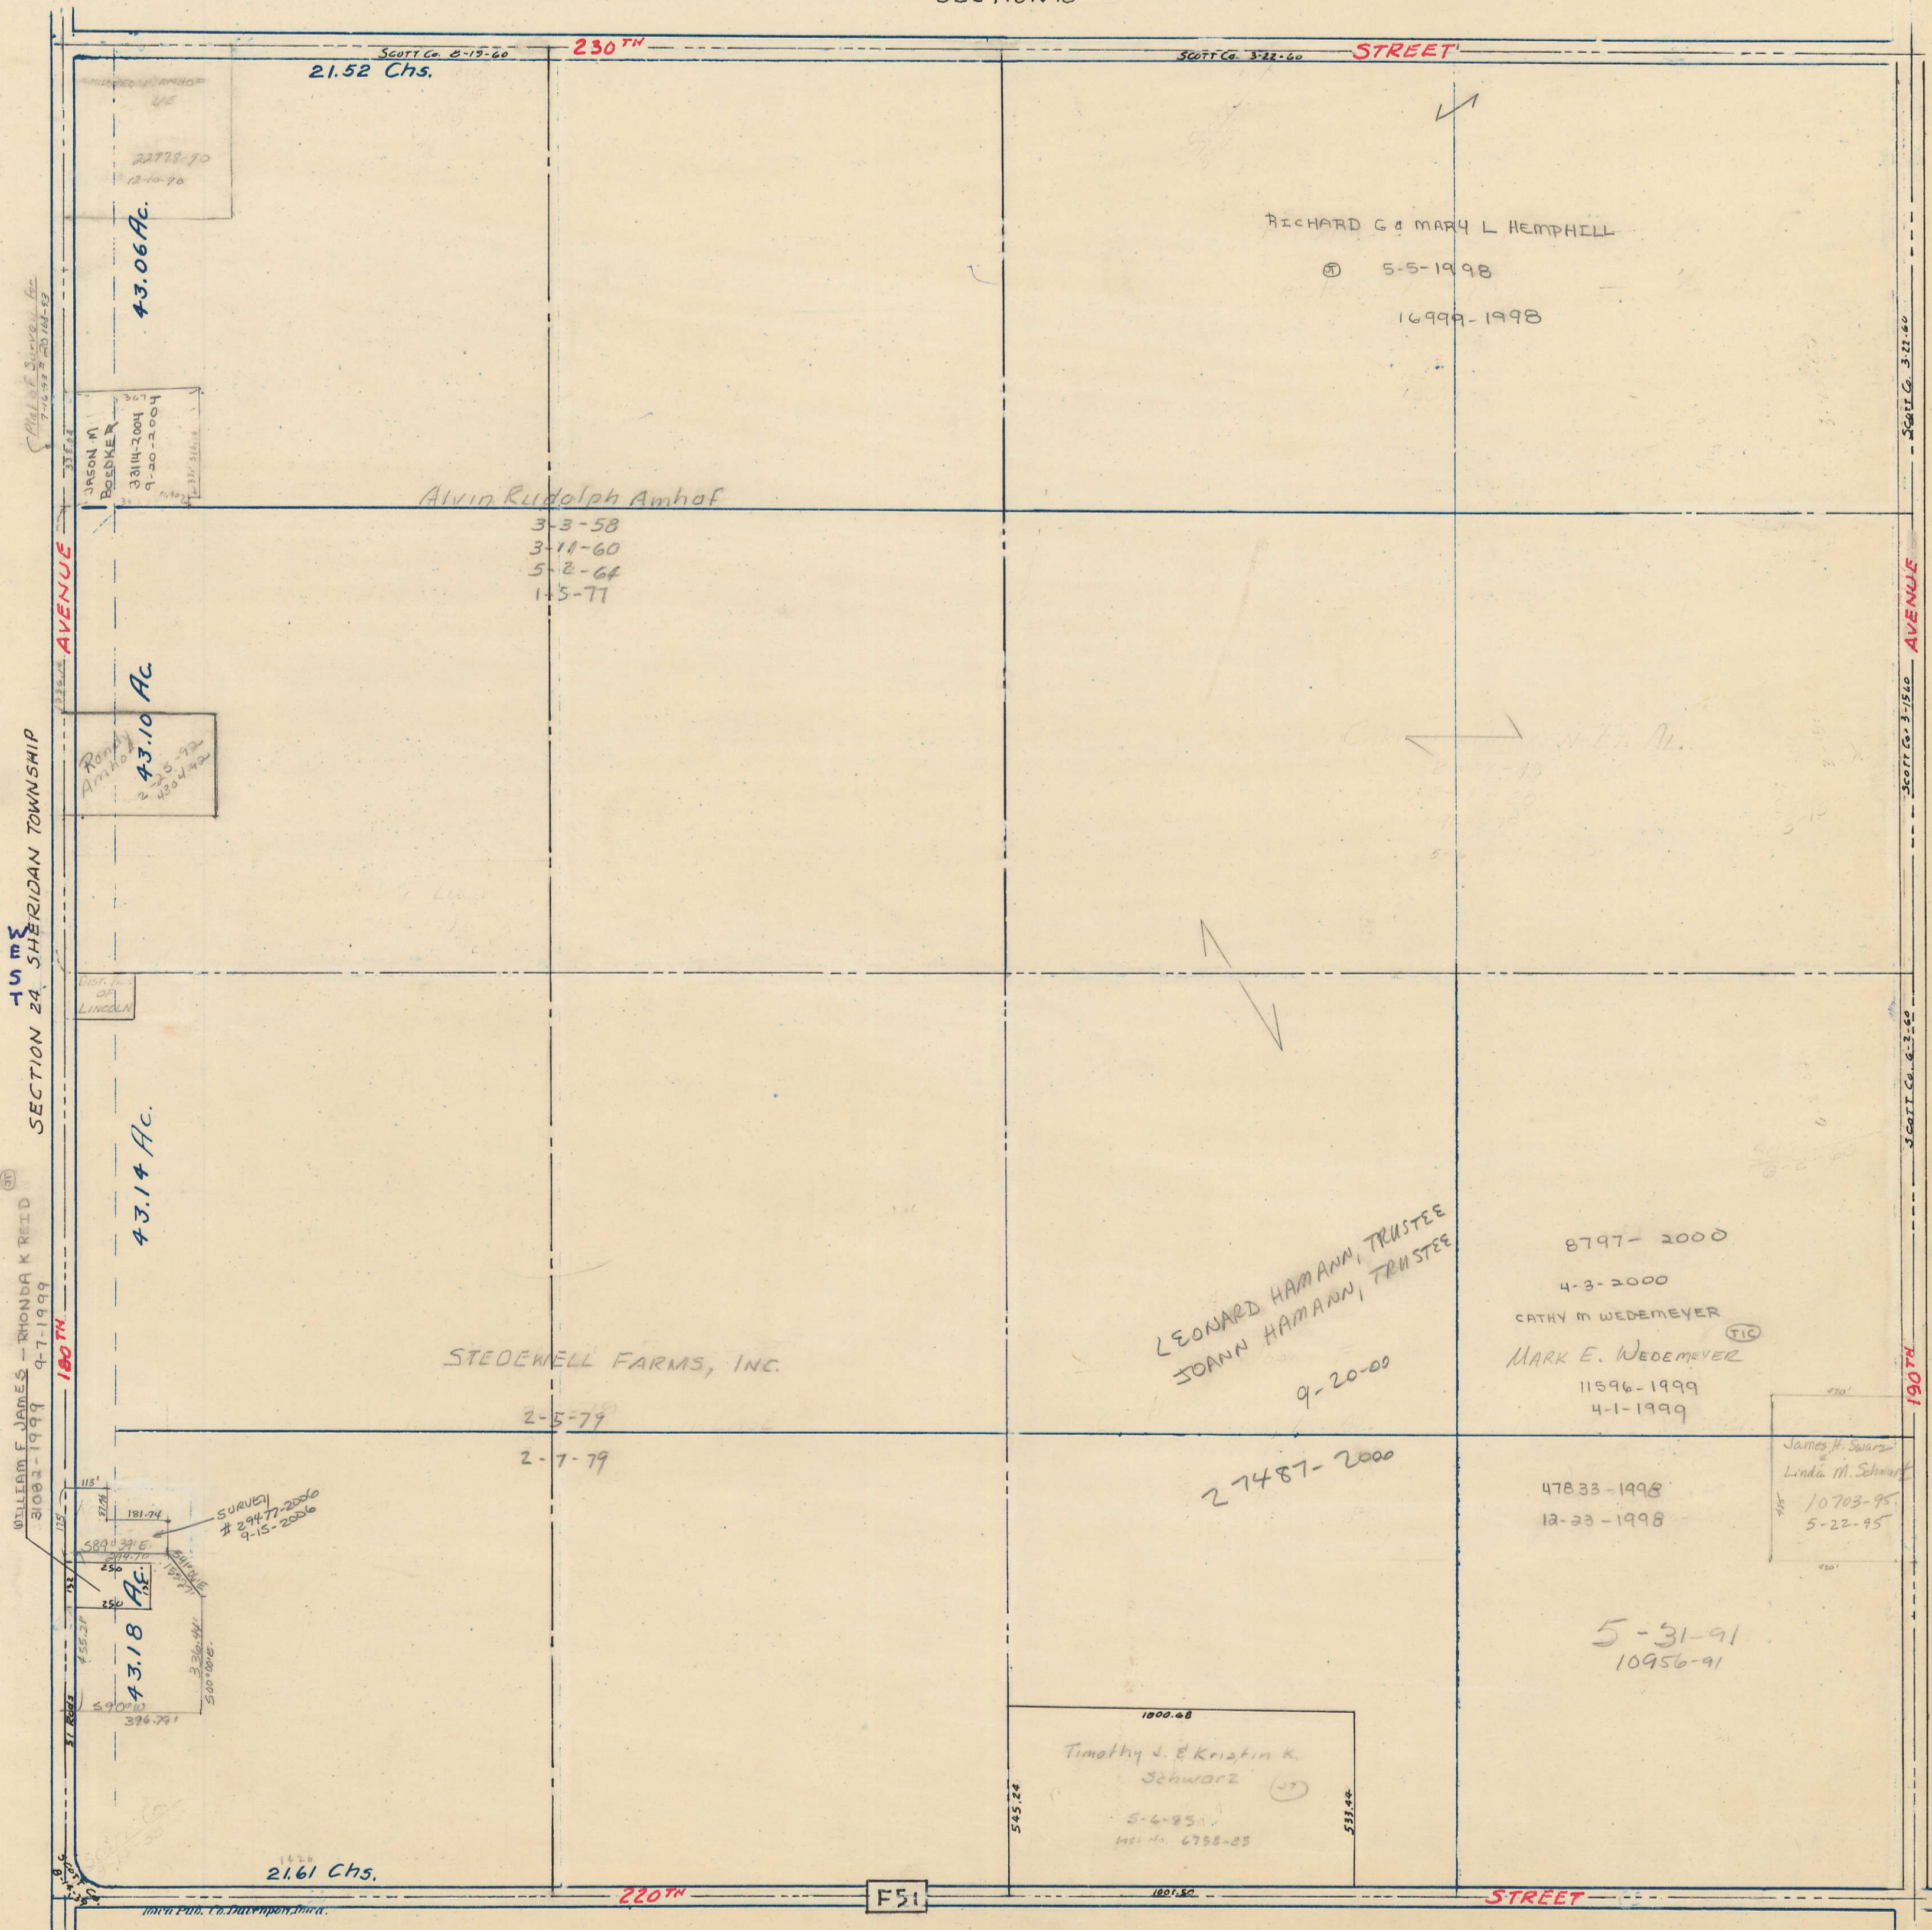

SECTION 19

Township 79-North; Range 4  
EAST OF THE FIFTH PRINCIPAL MERIDIAN  
SCOTT COUNTY, IOWA  
LINCOLN TOWNSHIP

SCALE IN CHAINS

SCALE IN FEET

Transfer Page 714-337

NORTH  
SECTION 18

SOUTH  
SECTION 30

SECTION 24, SHERIDAN TOWNSHIP

WILLIAM F. JAMES - RHONDA K. REID  
8-10-1999

SECTION 20  
EAST

F51