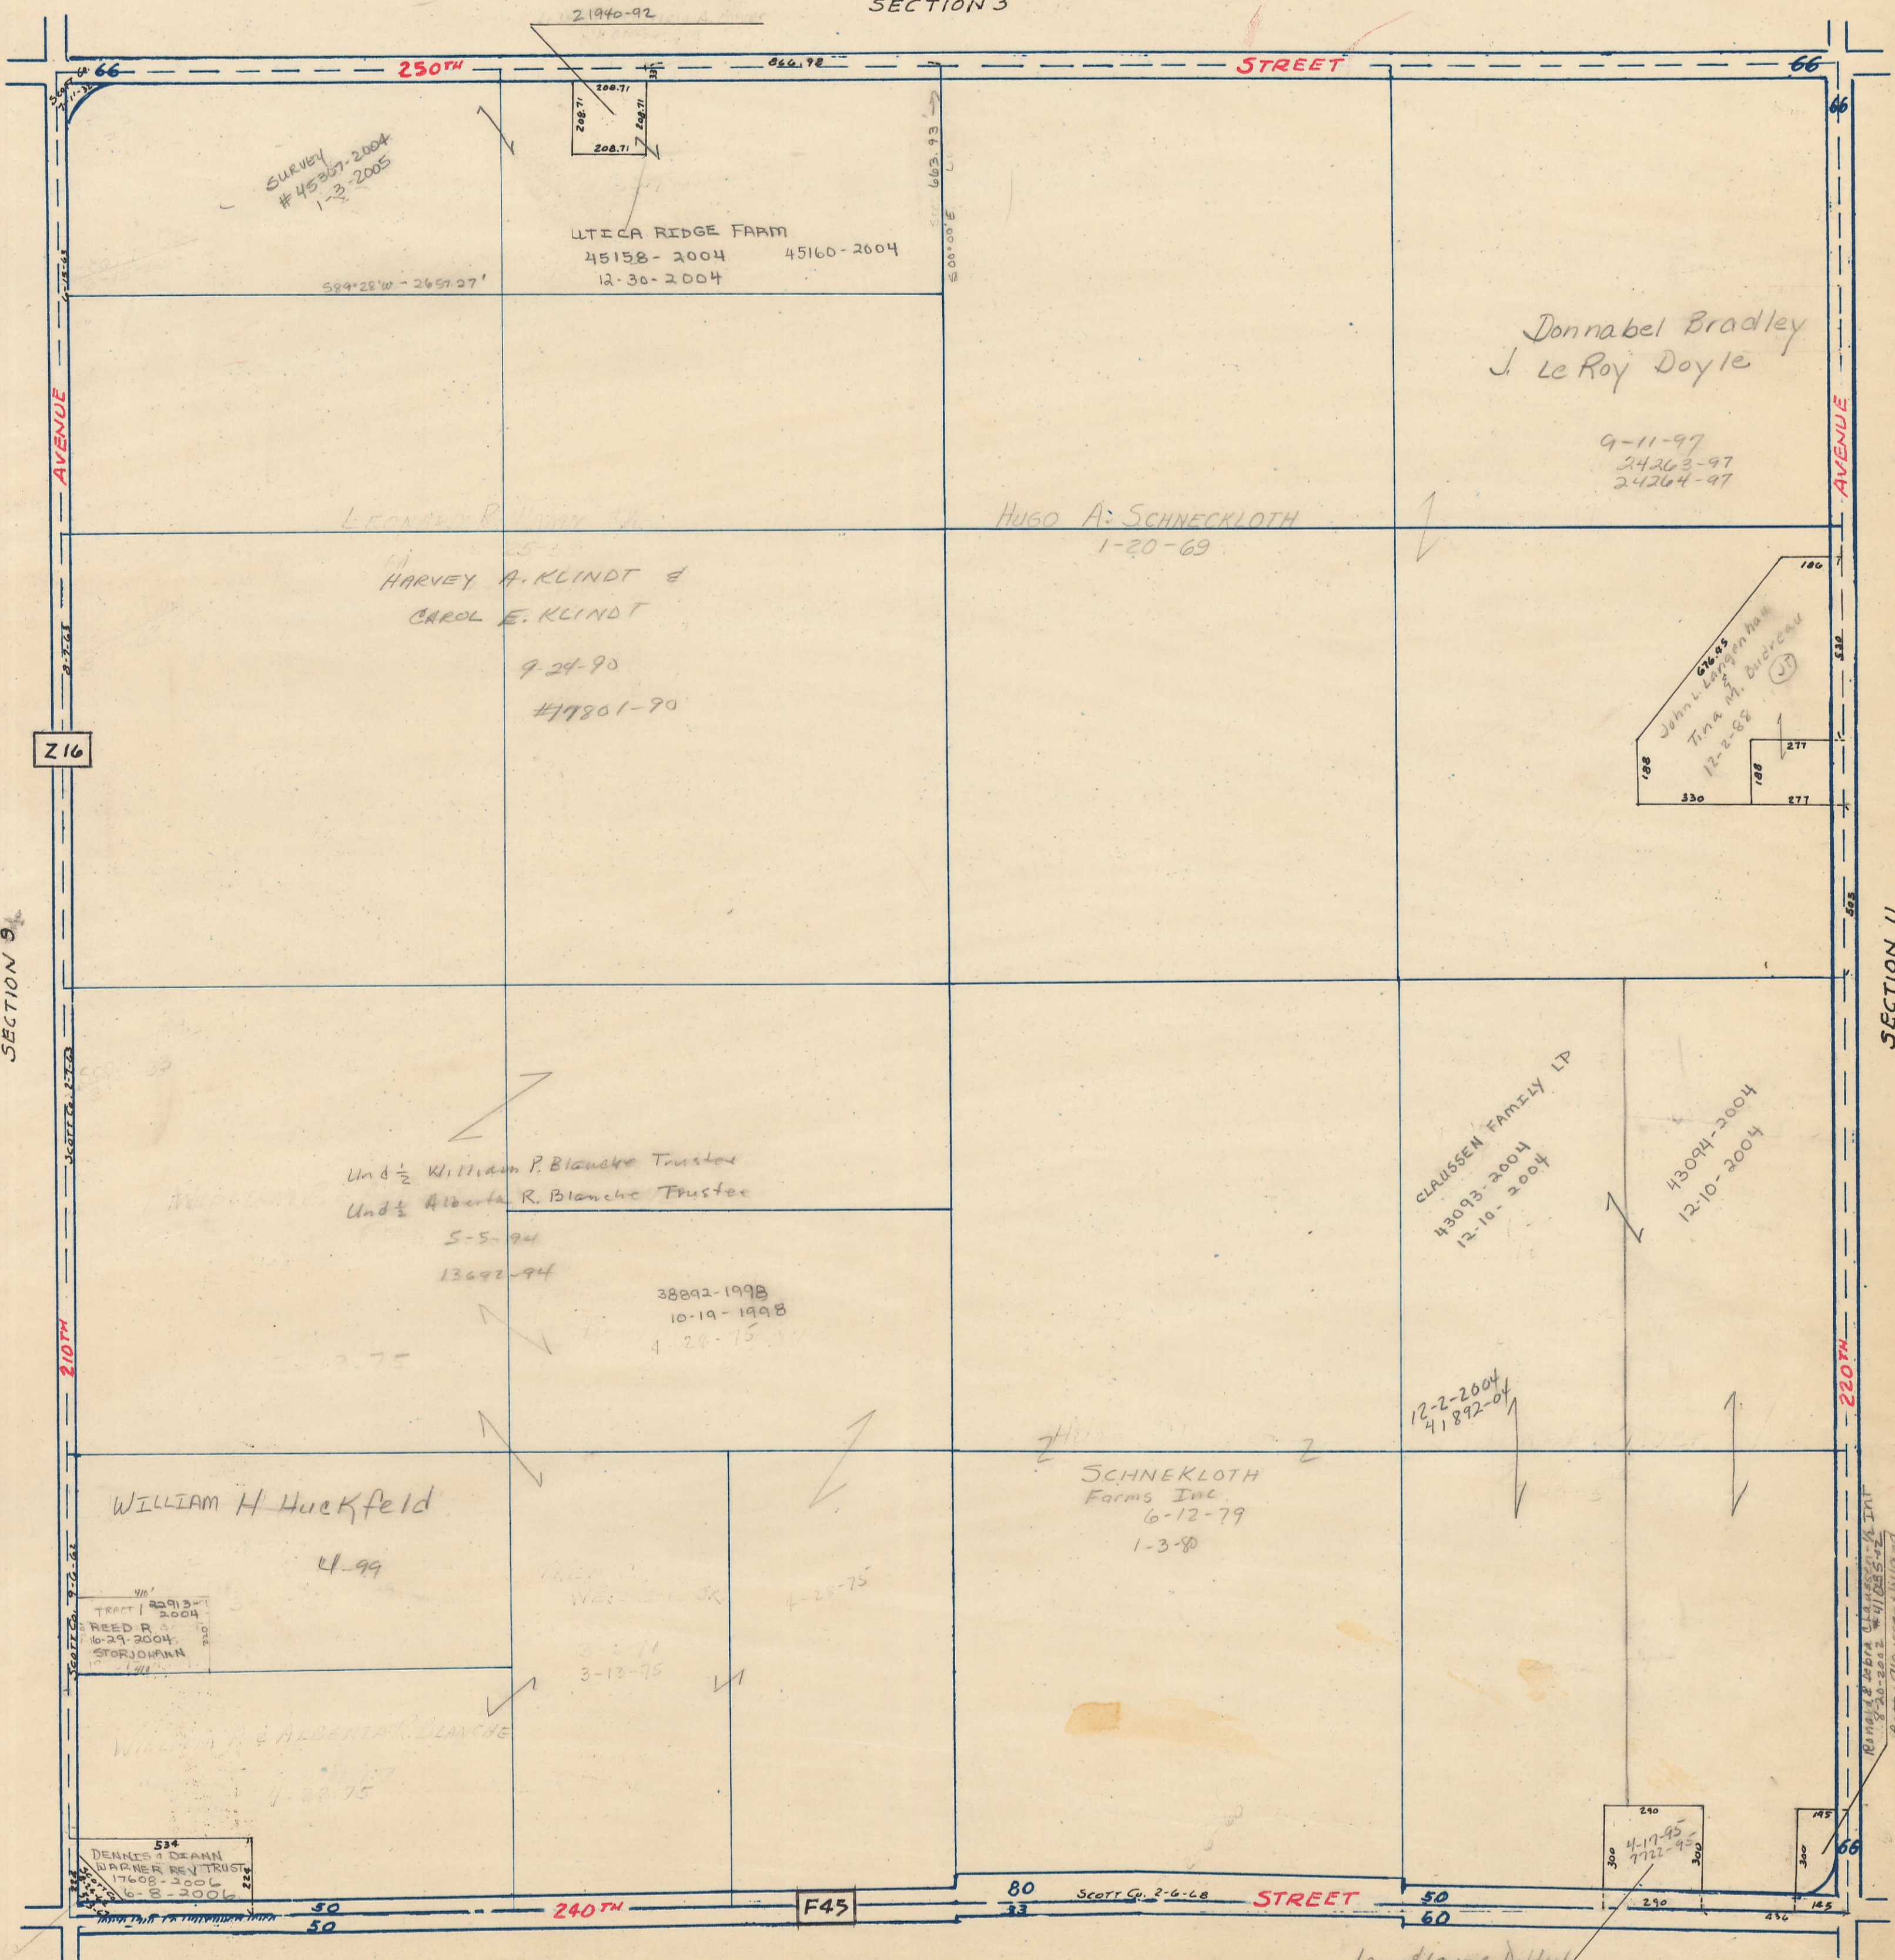

SECTION 10

SCALE IN CHAINS

Township 79-North; Range 4

EAST OF THE FIFTH PRINCIPAL MERIDIAN

SCOTT COUNTY, IOWA

LINCOLN TOWNSHIP

SCALE IN FEET

Transfer Page 714-330

NORTH SECTION 3

SOUTH SECTION 15

Z16

SECTION 9

SECTION 11

TRACT 1 22913-2004  
REED R  
10-29-2004  
STORJOHANN

534 DENNIS & DEANN WARNER REV TRUST  
17-08-2006  
16-08-2006

210  
4-17-95  
7722-95  
300