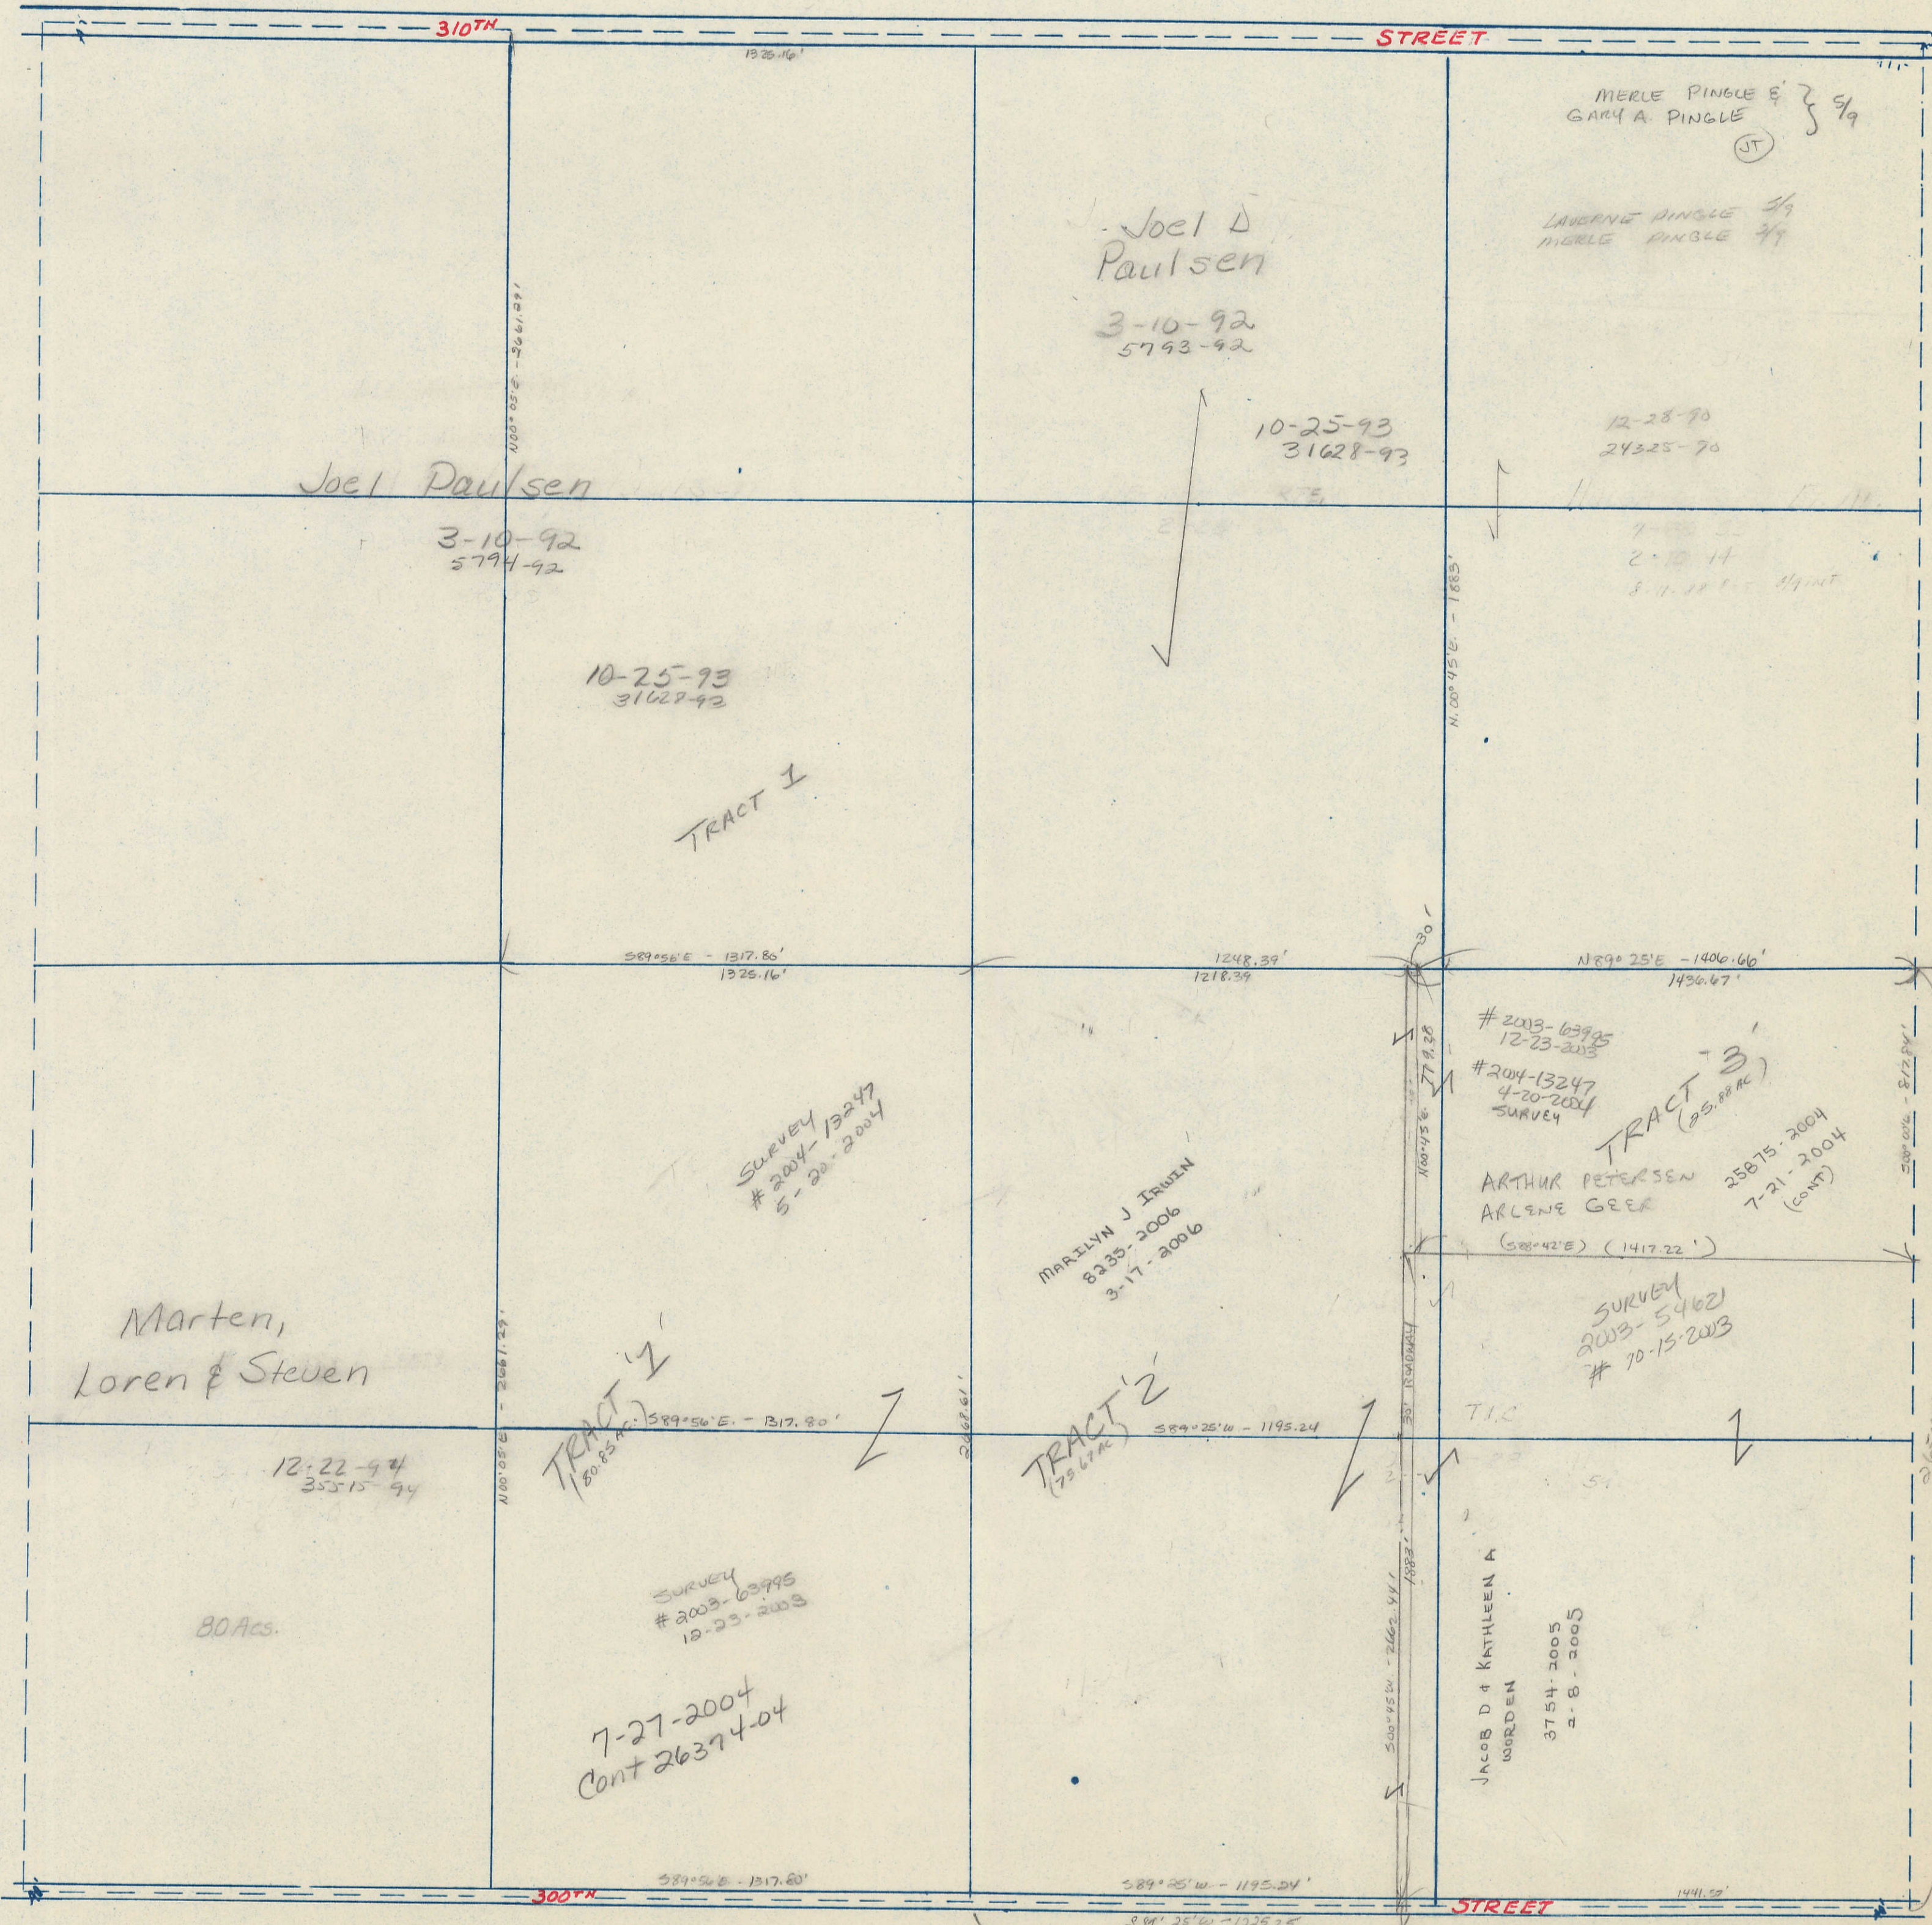

SECTION
9

SCALE IN CHAINS

Township 80-North; Range 1

EAST OF THE FIFTH PRINCIPAL MERIDIAN

SCALE IN FEET

SCOTT COUNTY, IOWA
LIBERTY TOWNSHIP

Transfer Page 7143-294

NORTH
SECTION 4-80-1

SECTION 8-80-1

SECTION 10-80-1

SECTION 16-80-1

SOUTH