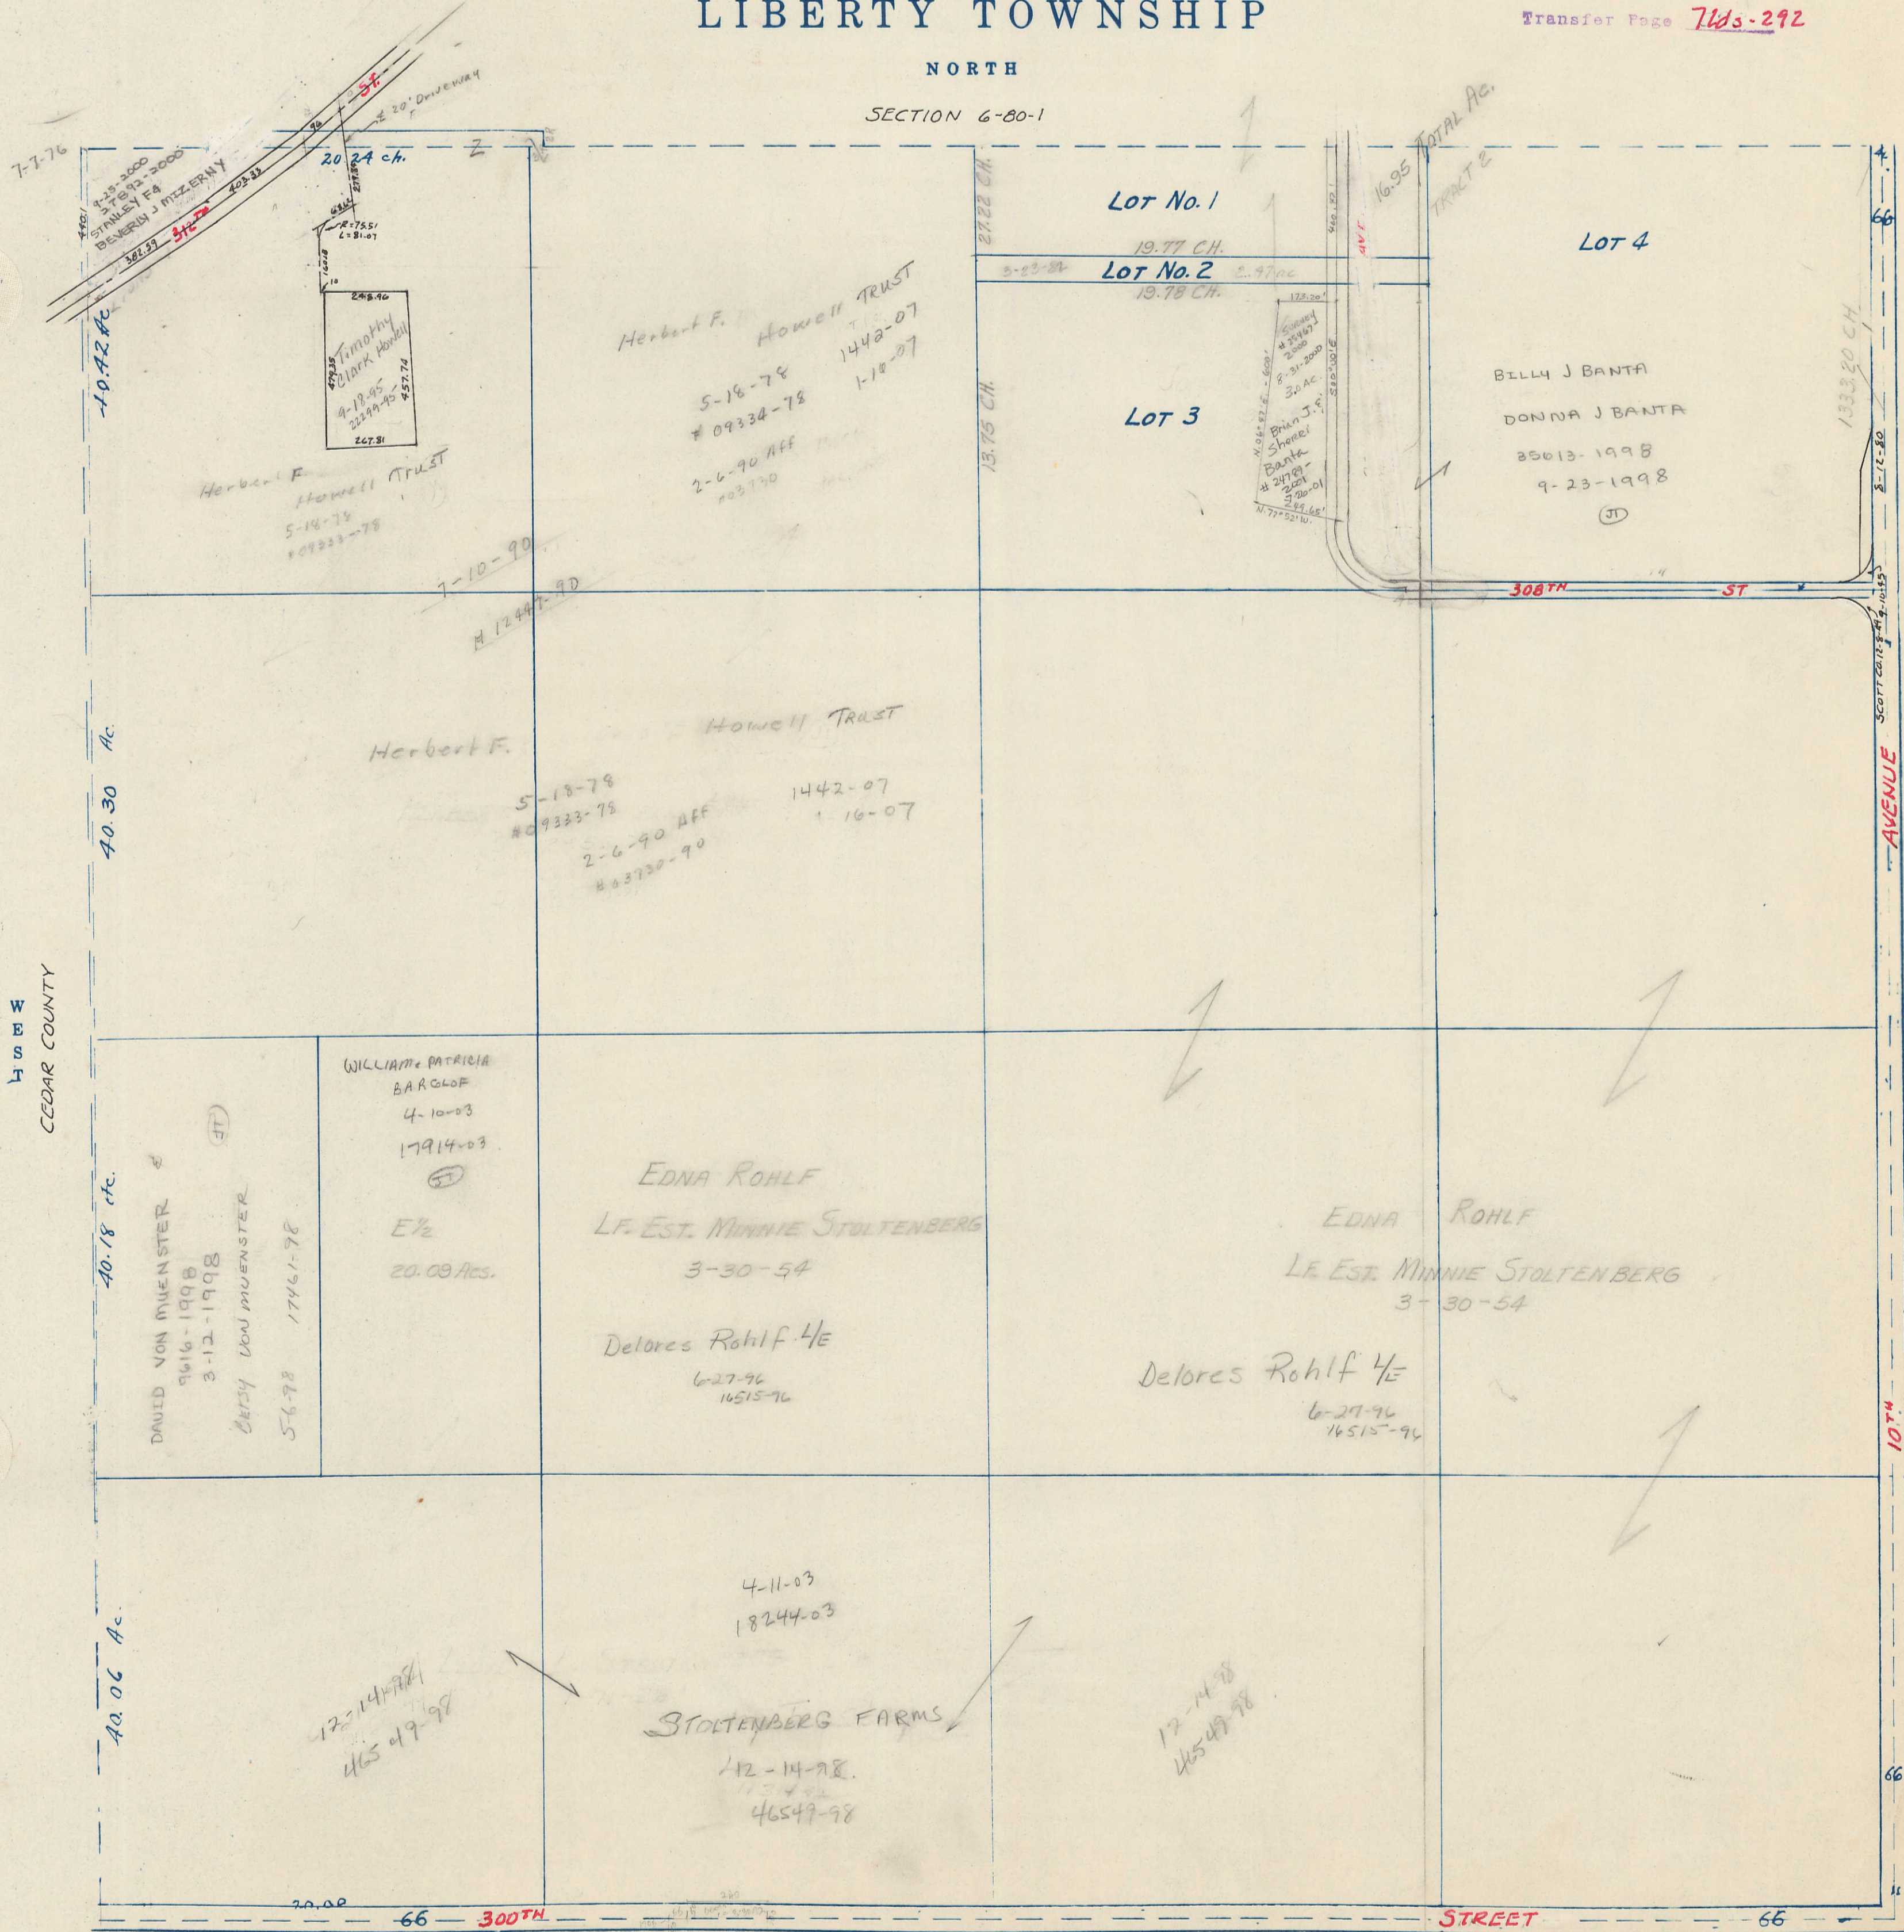

SECTION 7

Township 80-North; Range 1

EAST OF THE FIFTH PRINCIPAL MERIDIAN

SCOTT COUNTY, IOWA

LIBERTY TOWNSHIP

NORTH

SECTION 6-80-1

SCALE IN CHAINS

SCALE IN FEET

Transfer Page 74ds-292

WEST CEDAR COUNTY

EAST SECTION 8-80-1

SECTION 18-80-1 SOUTH