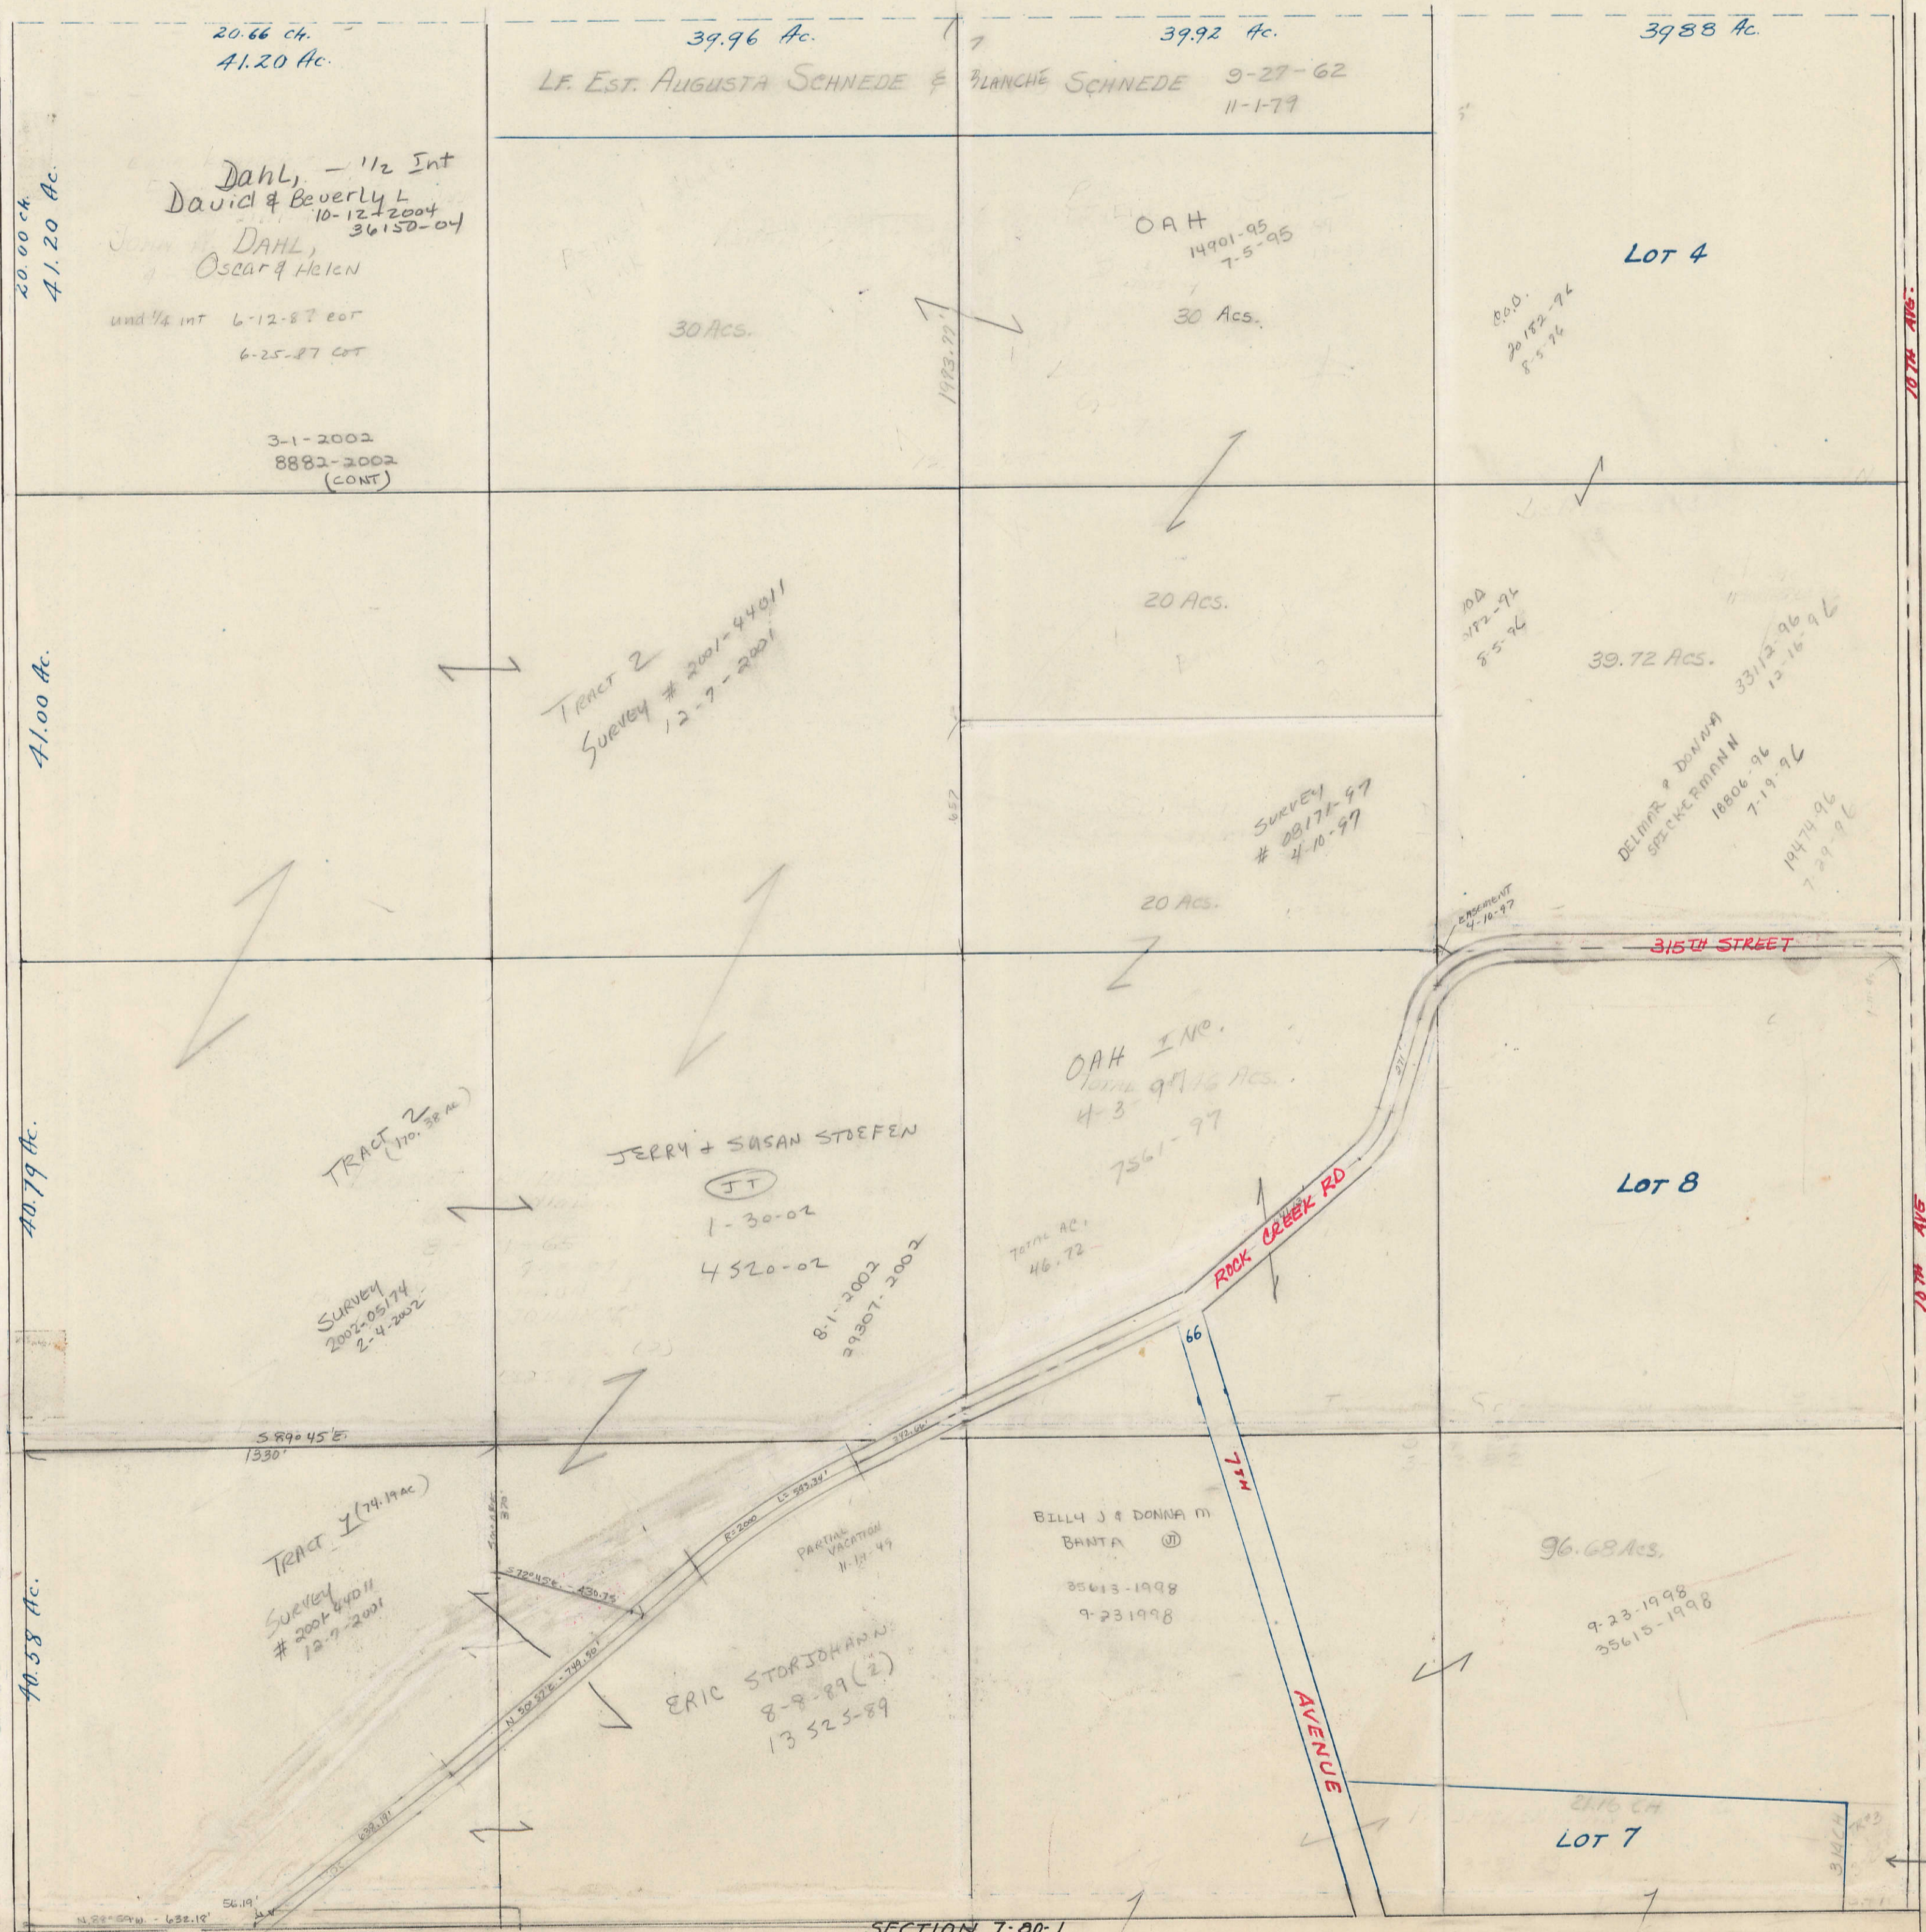

SECTION  
6

SCALE IN CHAINS

Township 80-North; Range 1

EAST OF THE FIFTH PRINCIPAL MERIDIAN

SCALE IN FEET

SCOTT COUNTY, IOWA  
LIBERTY TOWNSHIP

NORTH  
CLINTON COUNTY

Transfer Page 7143-291

WEST  
CEDAR COUNTY

EAST  
SECTION 5-80-1

SECTION 7-80-1  
SOUTH

7143-291  
JERRY & BOBBI HAVILL