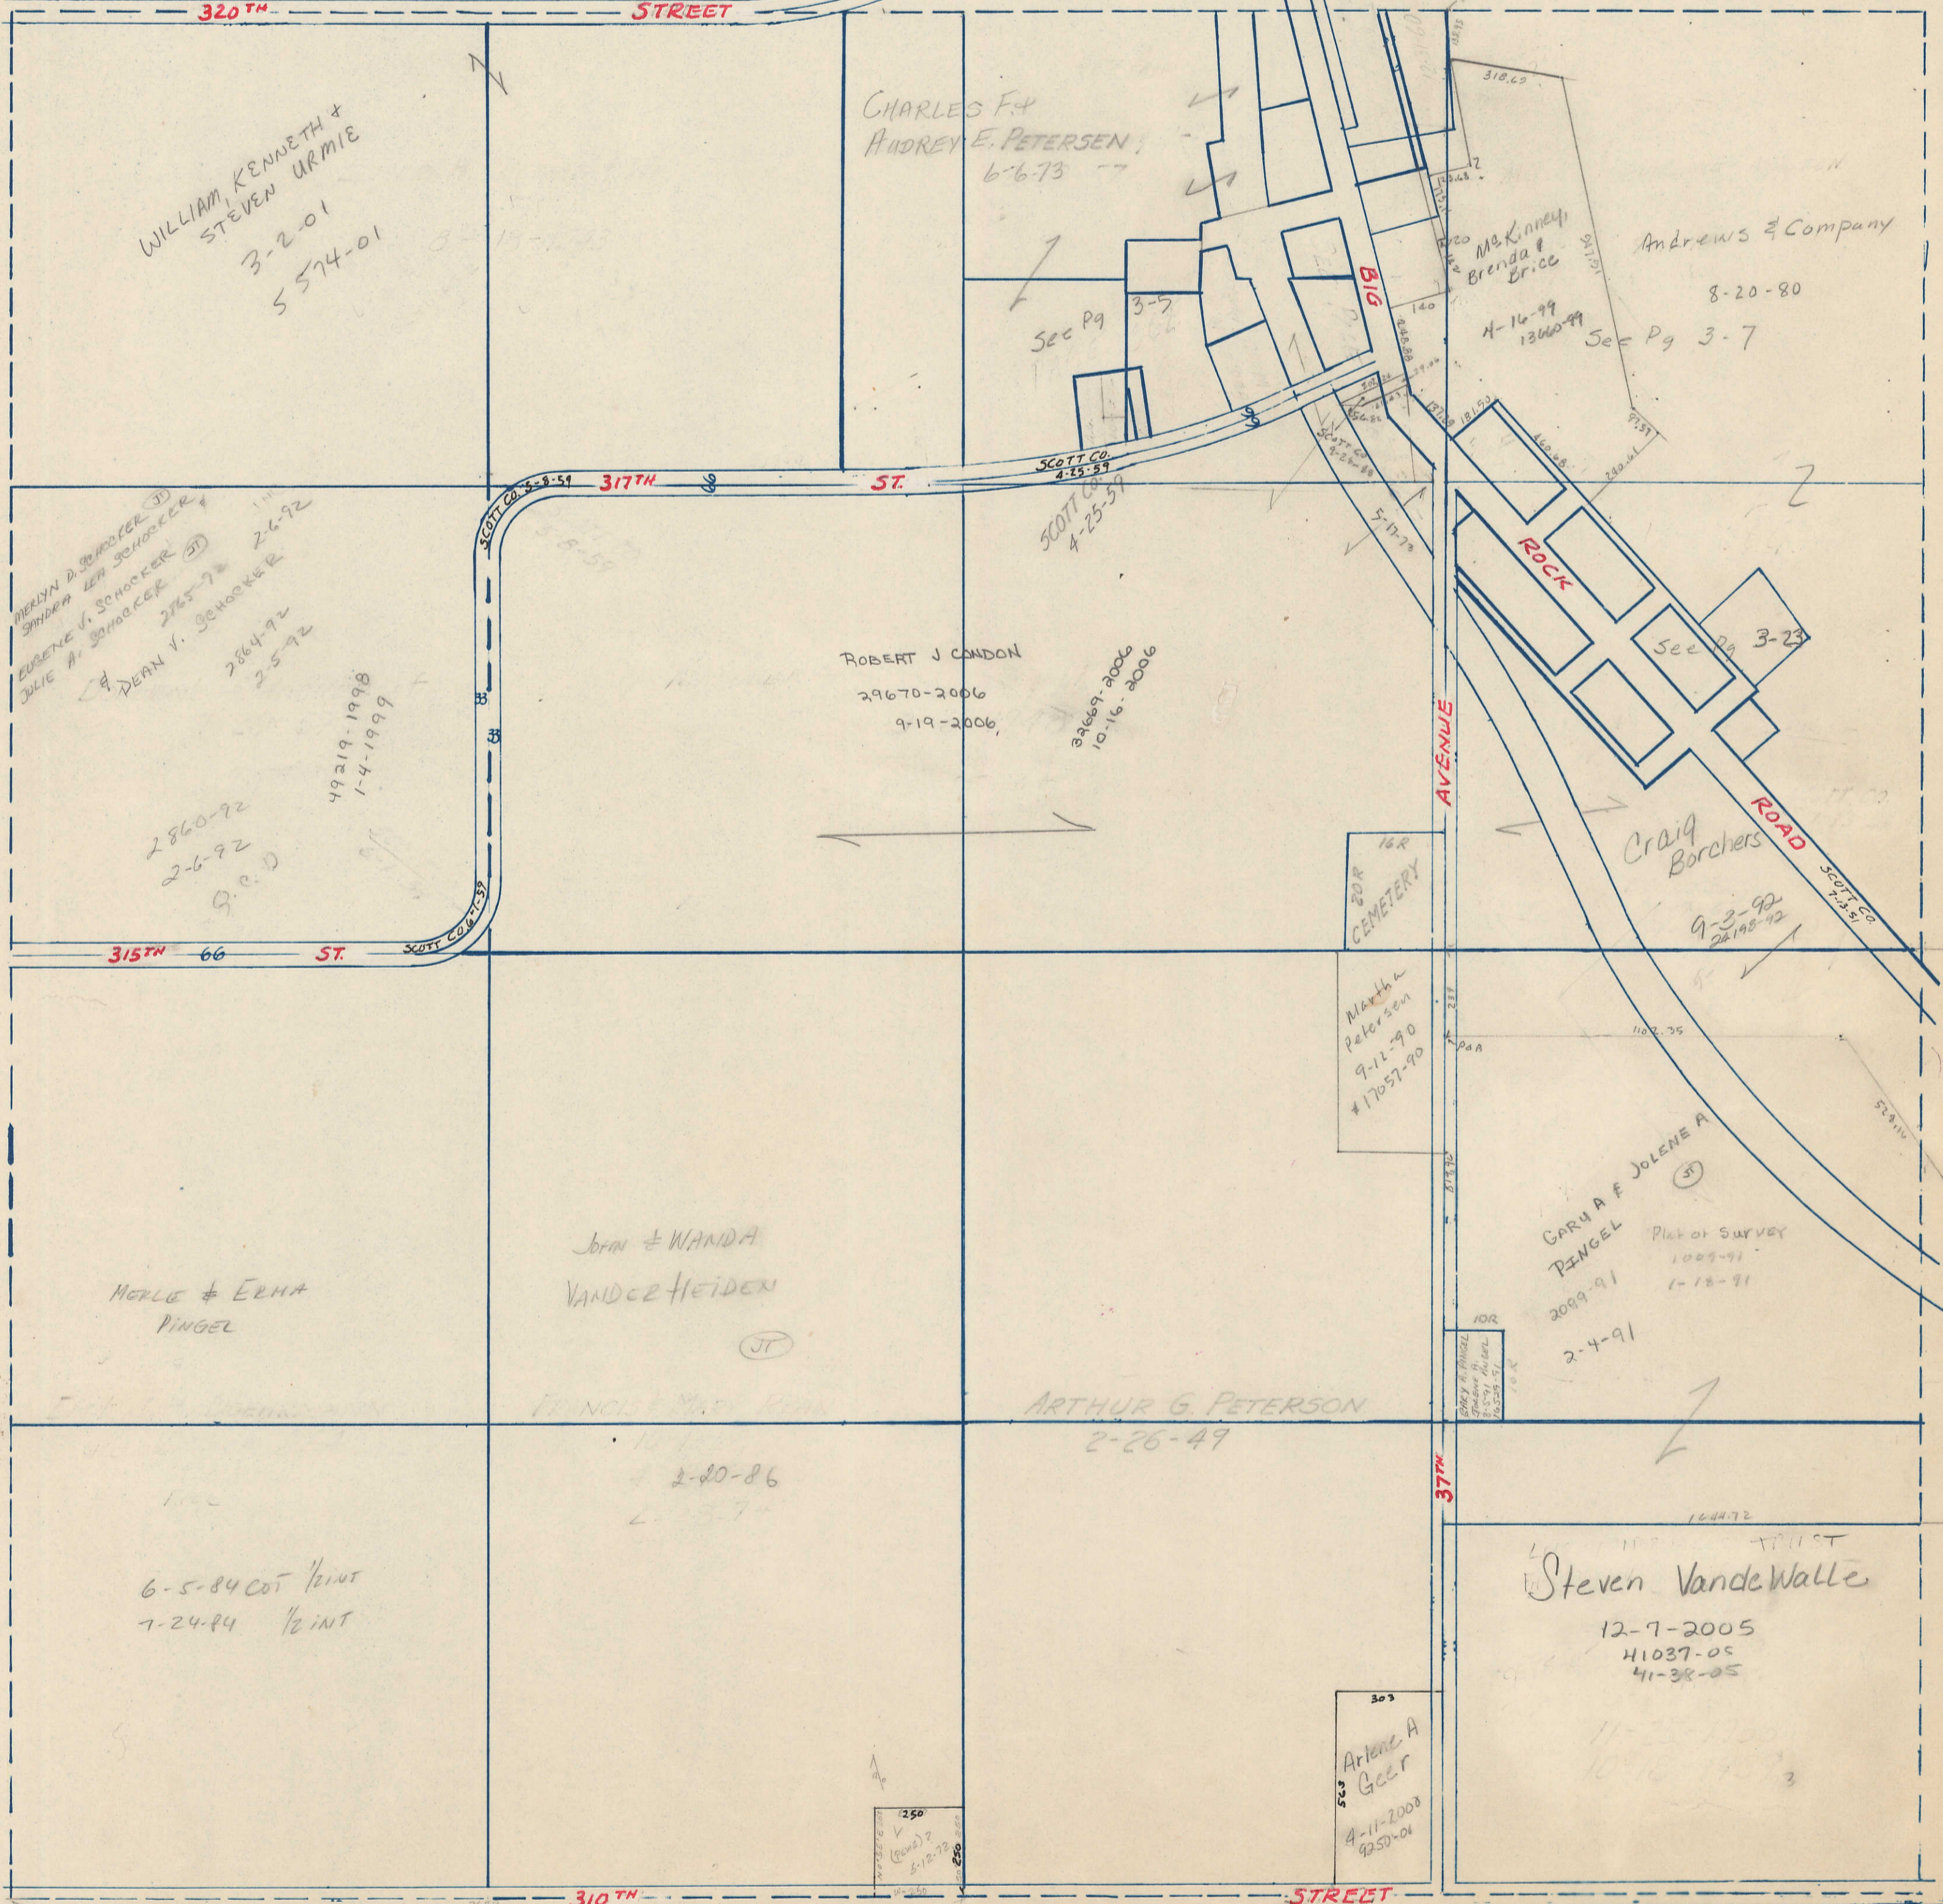

SECTION
3

Township 80-North; Range 1

EAST OF THE FIFTH PRINCIPAL MERIDIAN

SCOTT COUNTY, IOWA
LIBERTY TOWNSHIP

SCALE IN CHAINS

SCALE IN FEET

Transfer Page 72s-288

NORTH
CLINTON COUNTY

WEST
SECTION 4-80-1

SECTION 2-80-1
EAST

SECTION 10-80-1
SOUTH

NE 1/4 NE 1/4 SEC 3-80-1
BIG ROCK, LIBERTY TOWNSHIP
SCALE: 1" = 100'

TRANSFER PAGE 71ds-288

SECTION 34-81-1 CLINTON COUNTY

APPROX. SECTION LINE

34 35
3 2

BEICE W. & BRENDA J.
Mc KINNEY
12342-80
4-15-99

DAVID & JANICE BUCHANAN
11-24-03
60372-03
(010307 003)

3-5

SEC 2

PAGE 2

Section line between SECS 3 & 2

3-23

SE 1/4 NE 1/4 SEC 3-80-1
BIG ROCK, LIBERTY TOWNSHIP
SCALE: 1"=100'

TRANSFER PAGE 7145-288

Section line between SECS 3 & 2

SEC 3
PAGE 3

SEC 2
PAGE 2

SEC 3
PAGE 3

3-2