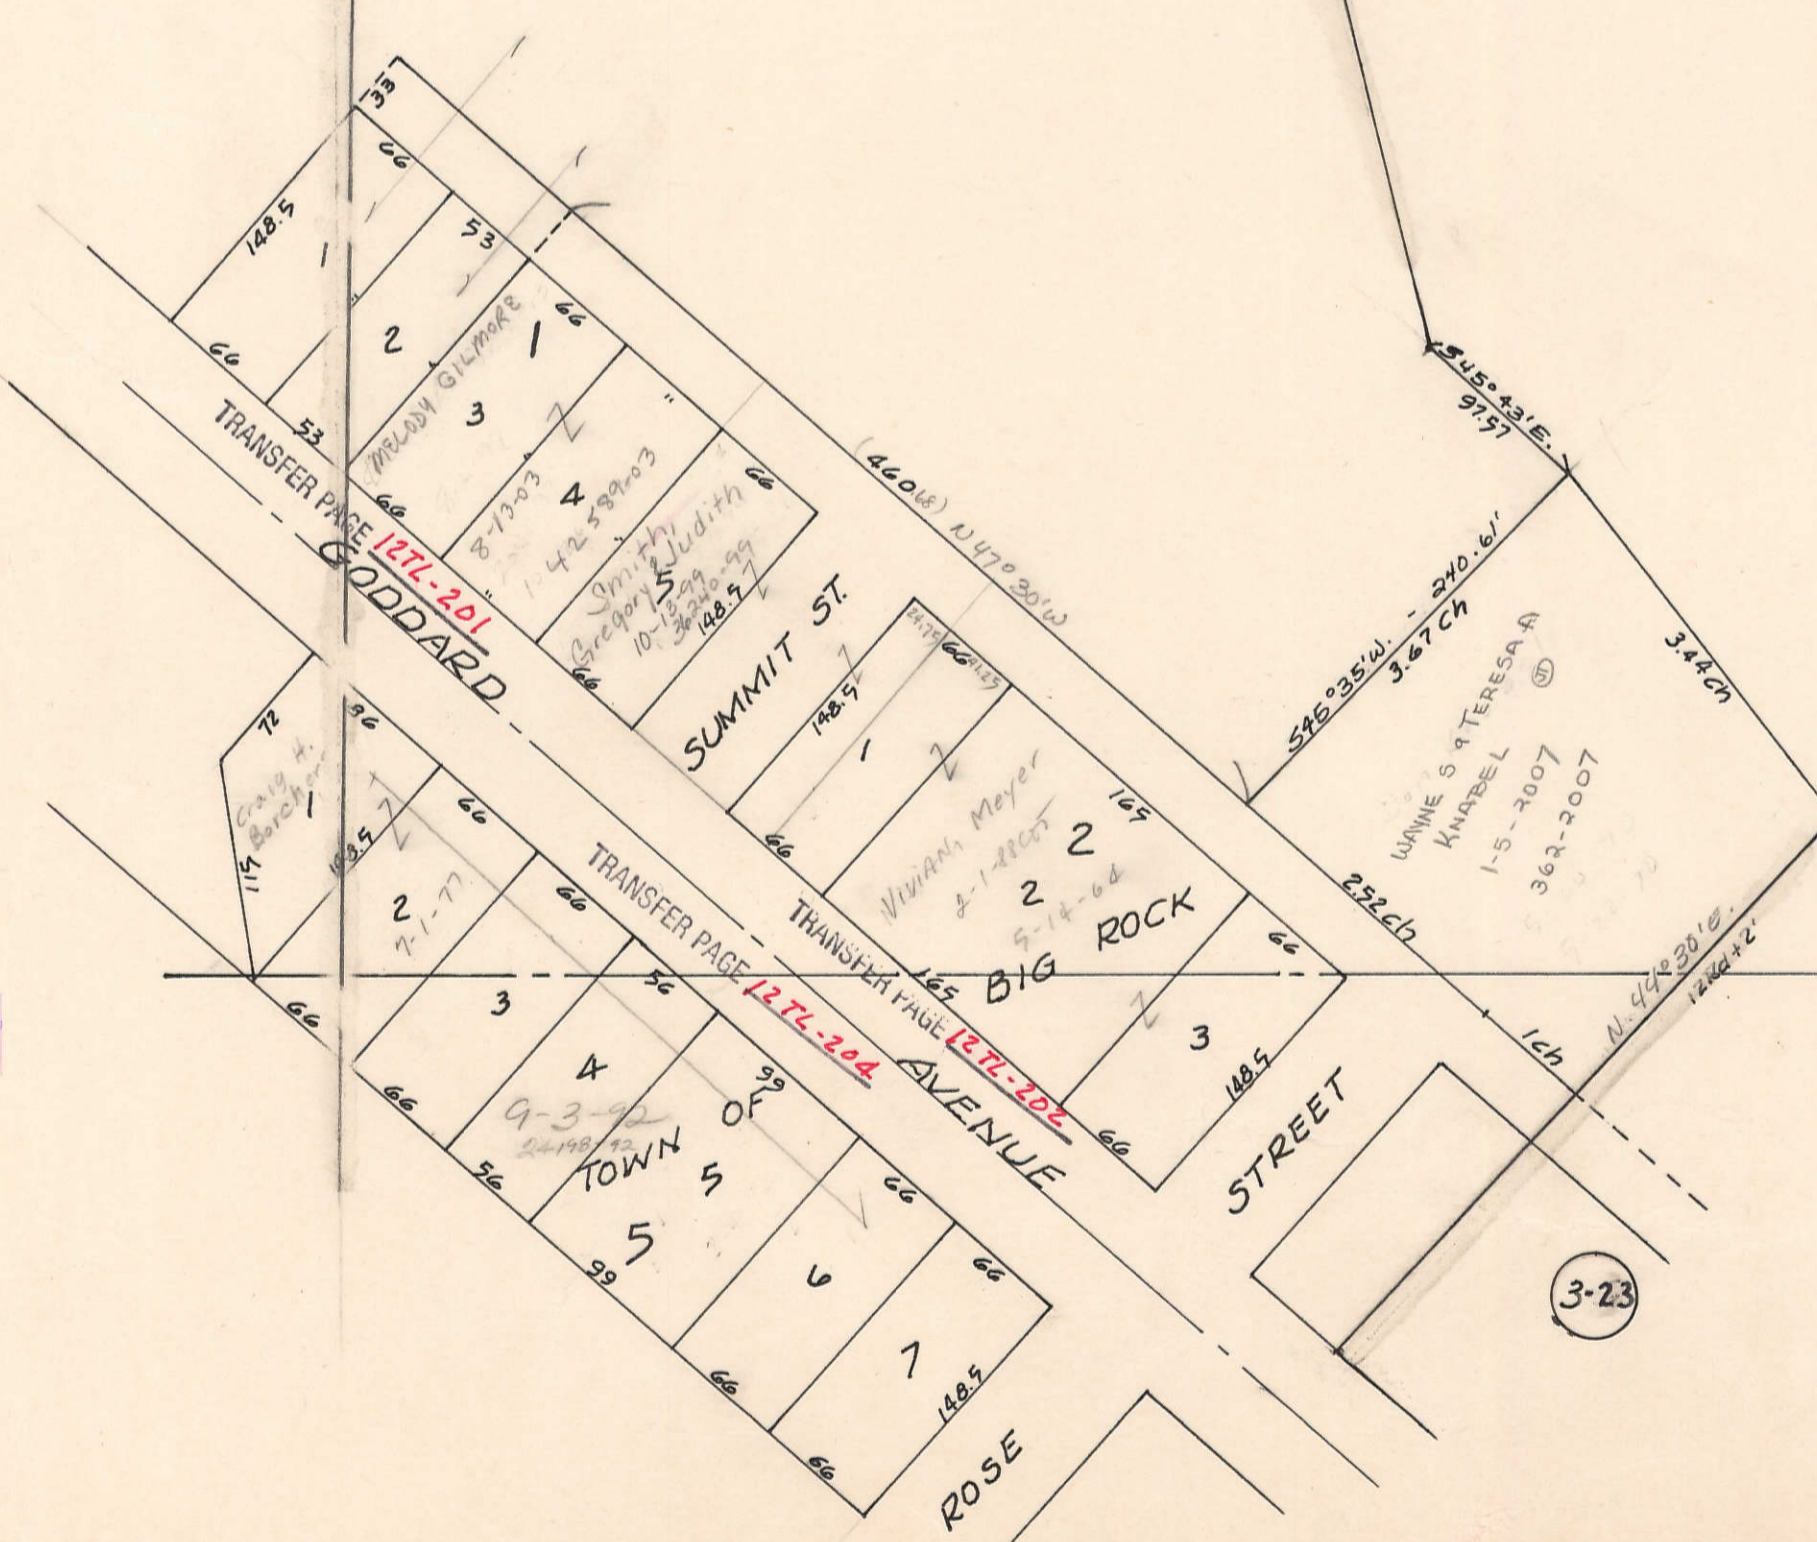

SECTION
3

Township 80-North; Range 1

EAST OF THE FIFTH PRINCIPAL MERIDIAN

SCOTT COUNTY, IOWA
LIBERTY TOWNSHIP

SCALE IN CHAINS

SCALE IN FEET

Transfer Page 72s-288

NORTH
CLINTON COUNTY

WEST
SECTION 4-80-1

SECTION 2-80-1
EAST

SECTION 10-80-1
SOUTH

NE 1/4 NE 1/4 SEC 3-80-1
BIG ROCK, LIBERTY TOWNSHIP
SCALE: 1" = 100'

TRANSFER PAGE 71ds-288

SECTION 34-81-1 CLINTON COUNTY

APPROX. SECTION LINE

34 35
3 2

BEICE W. & BRENDA J.
Mc KINNEY
12342-80
4-15-99

DAVID & JANICE BUCHANAN
11-24-03
60372-03
(010307 003)

3-5

SEC 2

PAGE 2

Section line between SECS 3 & 2

3-23

SE 1/4 NE 1/4 SEC 3-80-1
BIG ROCK, LIBERTY TOWNSHIP
SCALE: 1"=100'

TRANSFER PAGE 7145-288

Section line between SECS 3 & 2

SEC 3
PAGE 3

SEC 2
PAGE 2

SEC 3
PAGE 3

3-2