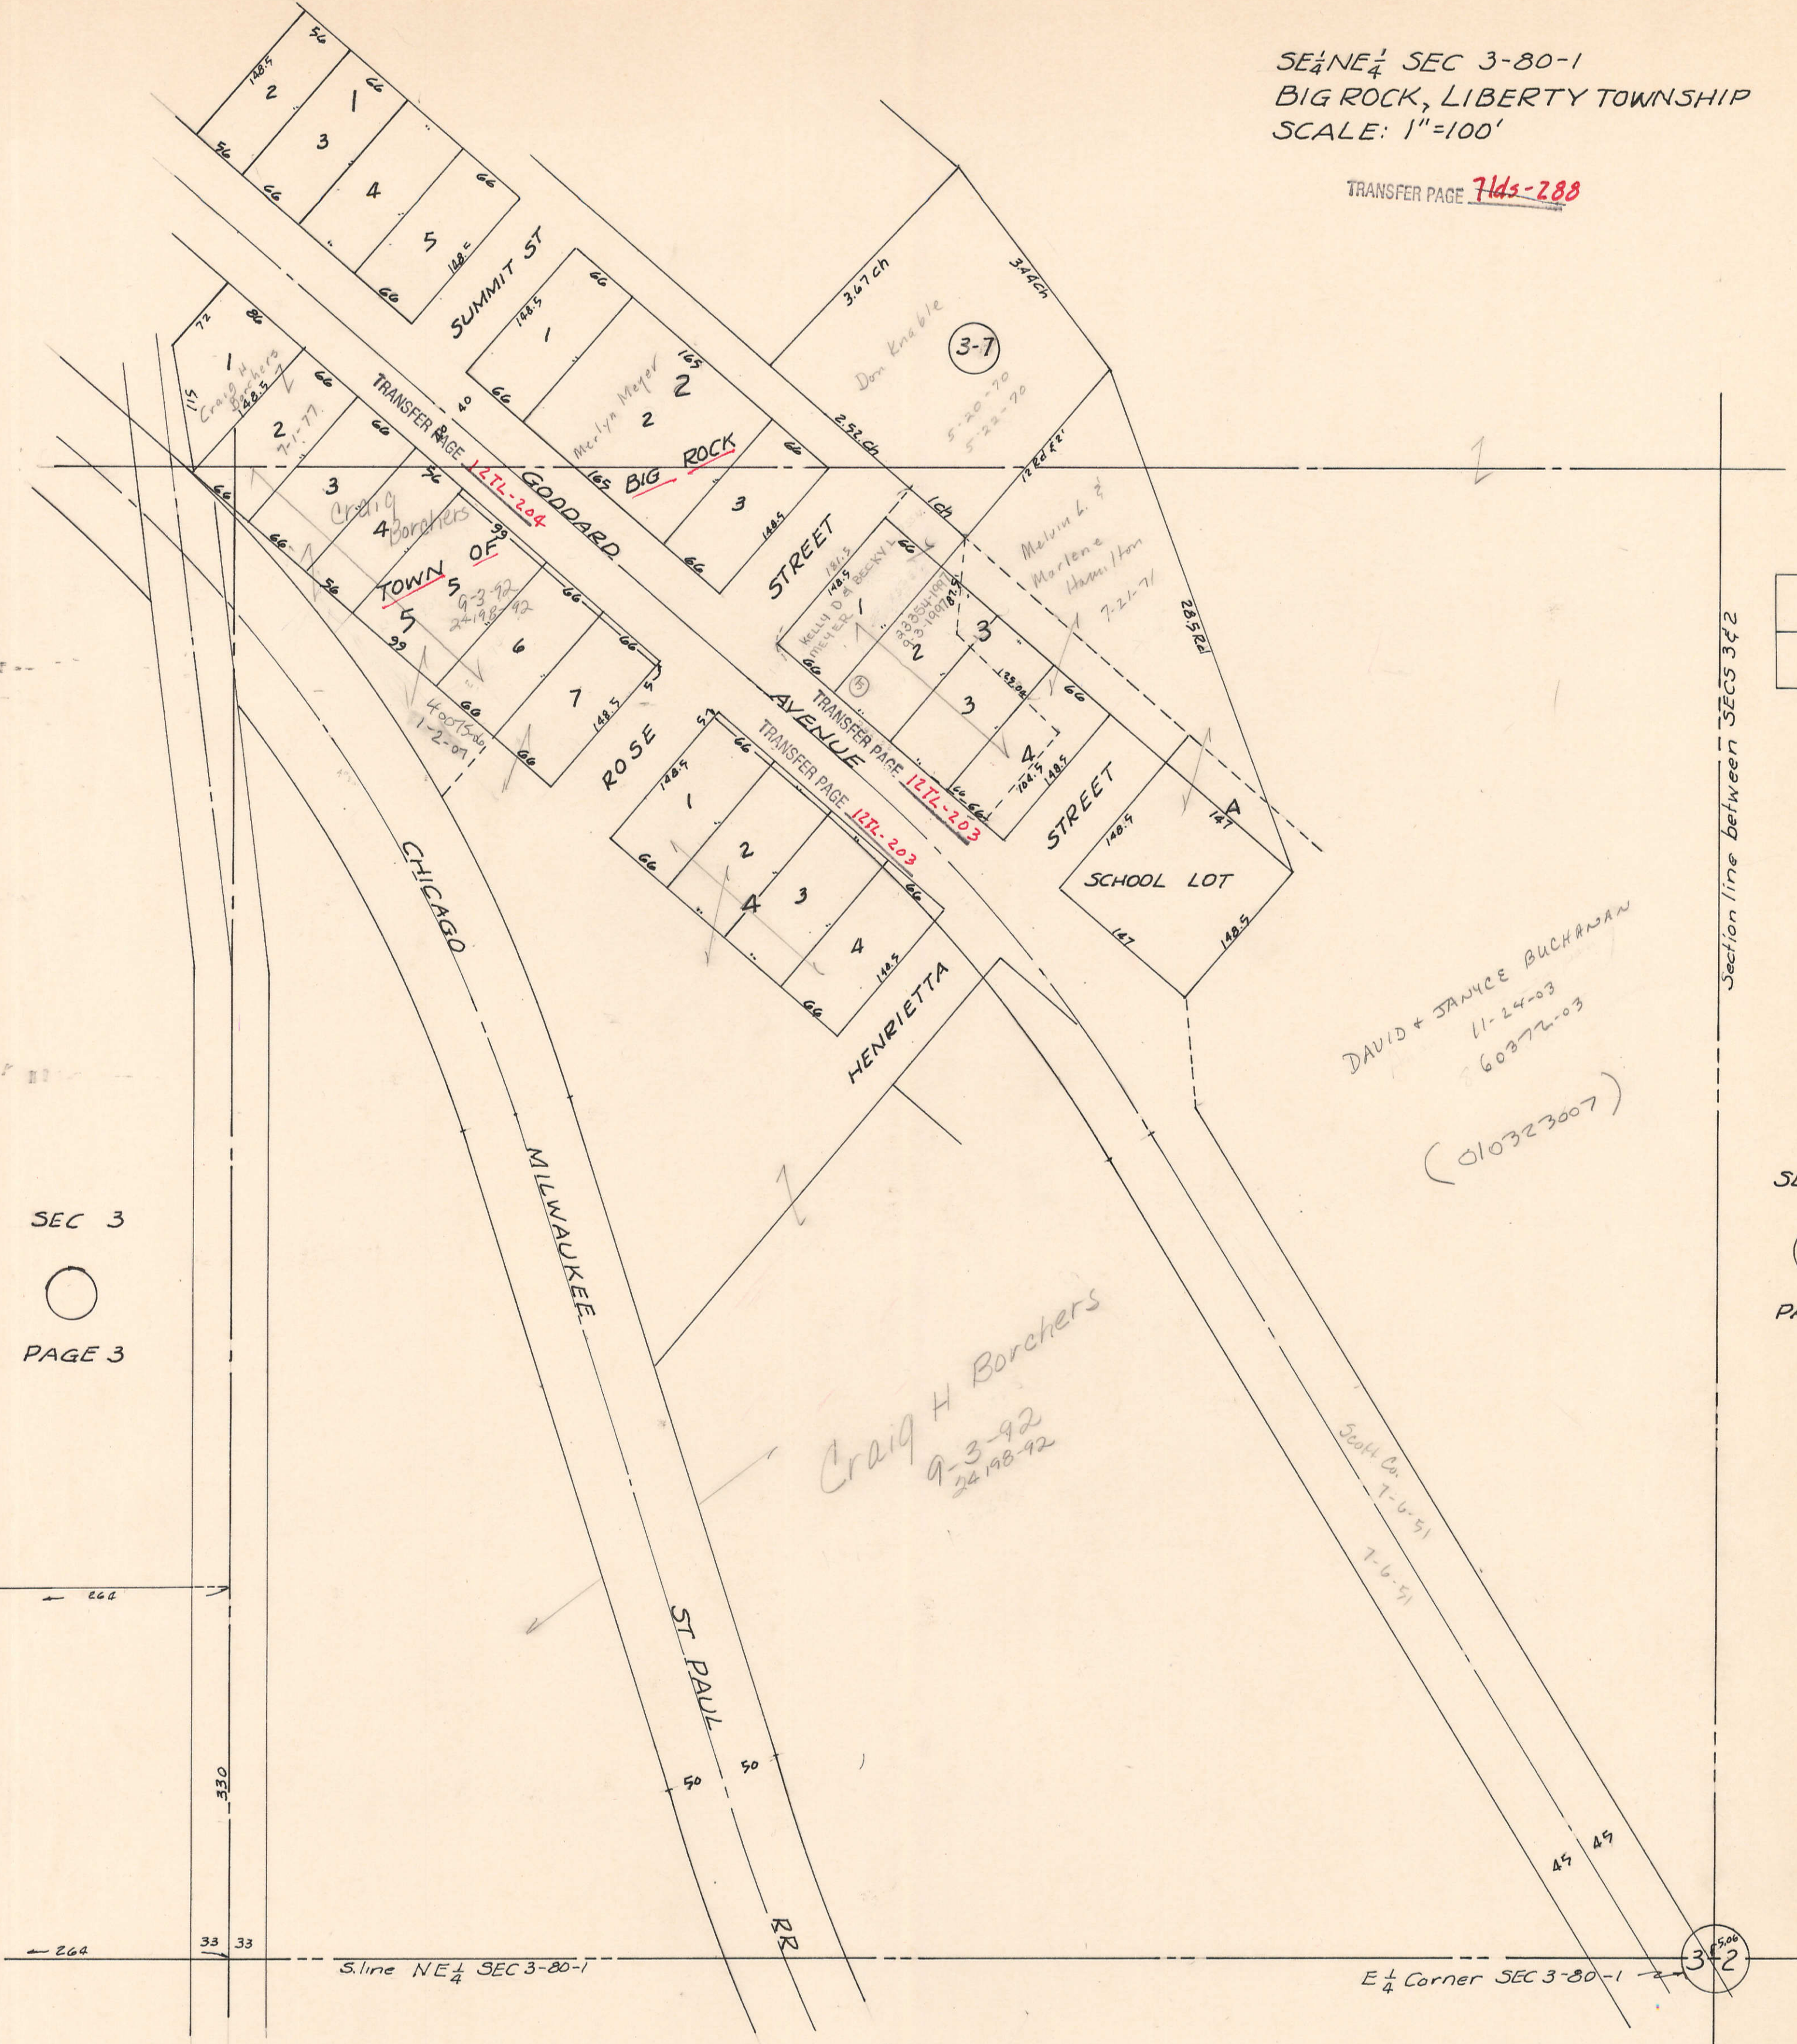

SE 1/4 NE 1/4 SEC 3-80-1
BIG ROCK, LIBERTY TOWNSHIP
SCALE: 1"=100'

TRANSFER PAGE 7145-288

Section line between SECS 3 & 2

SEC 3
PAGE 3

SEC 2
PAGE 2

SEC 3
PAGE 3

3-2