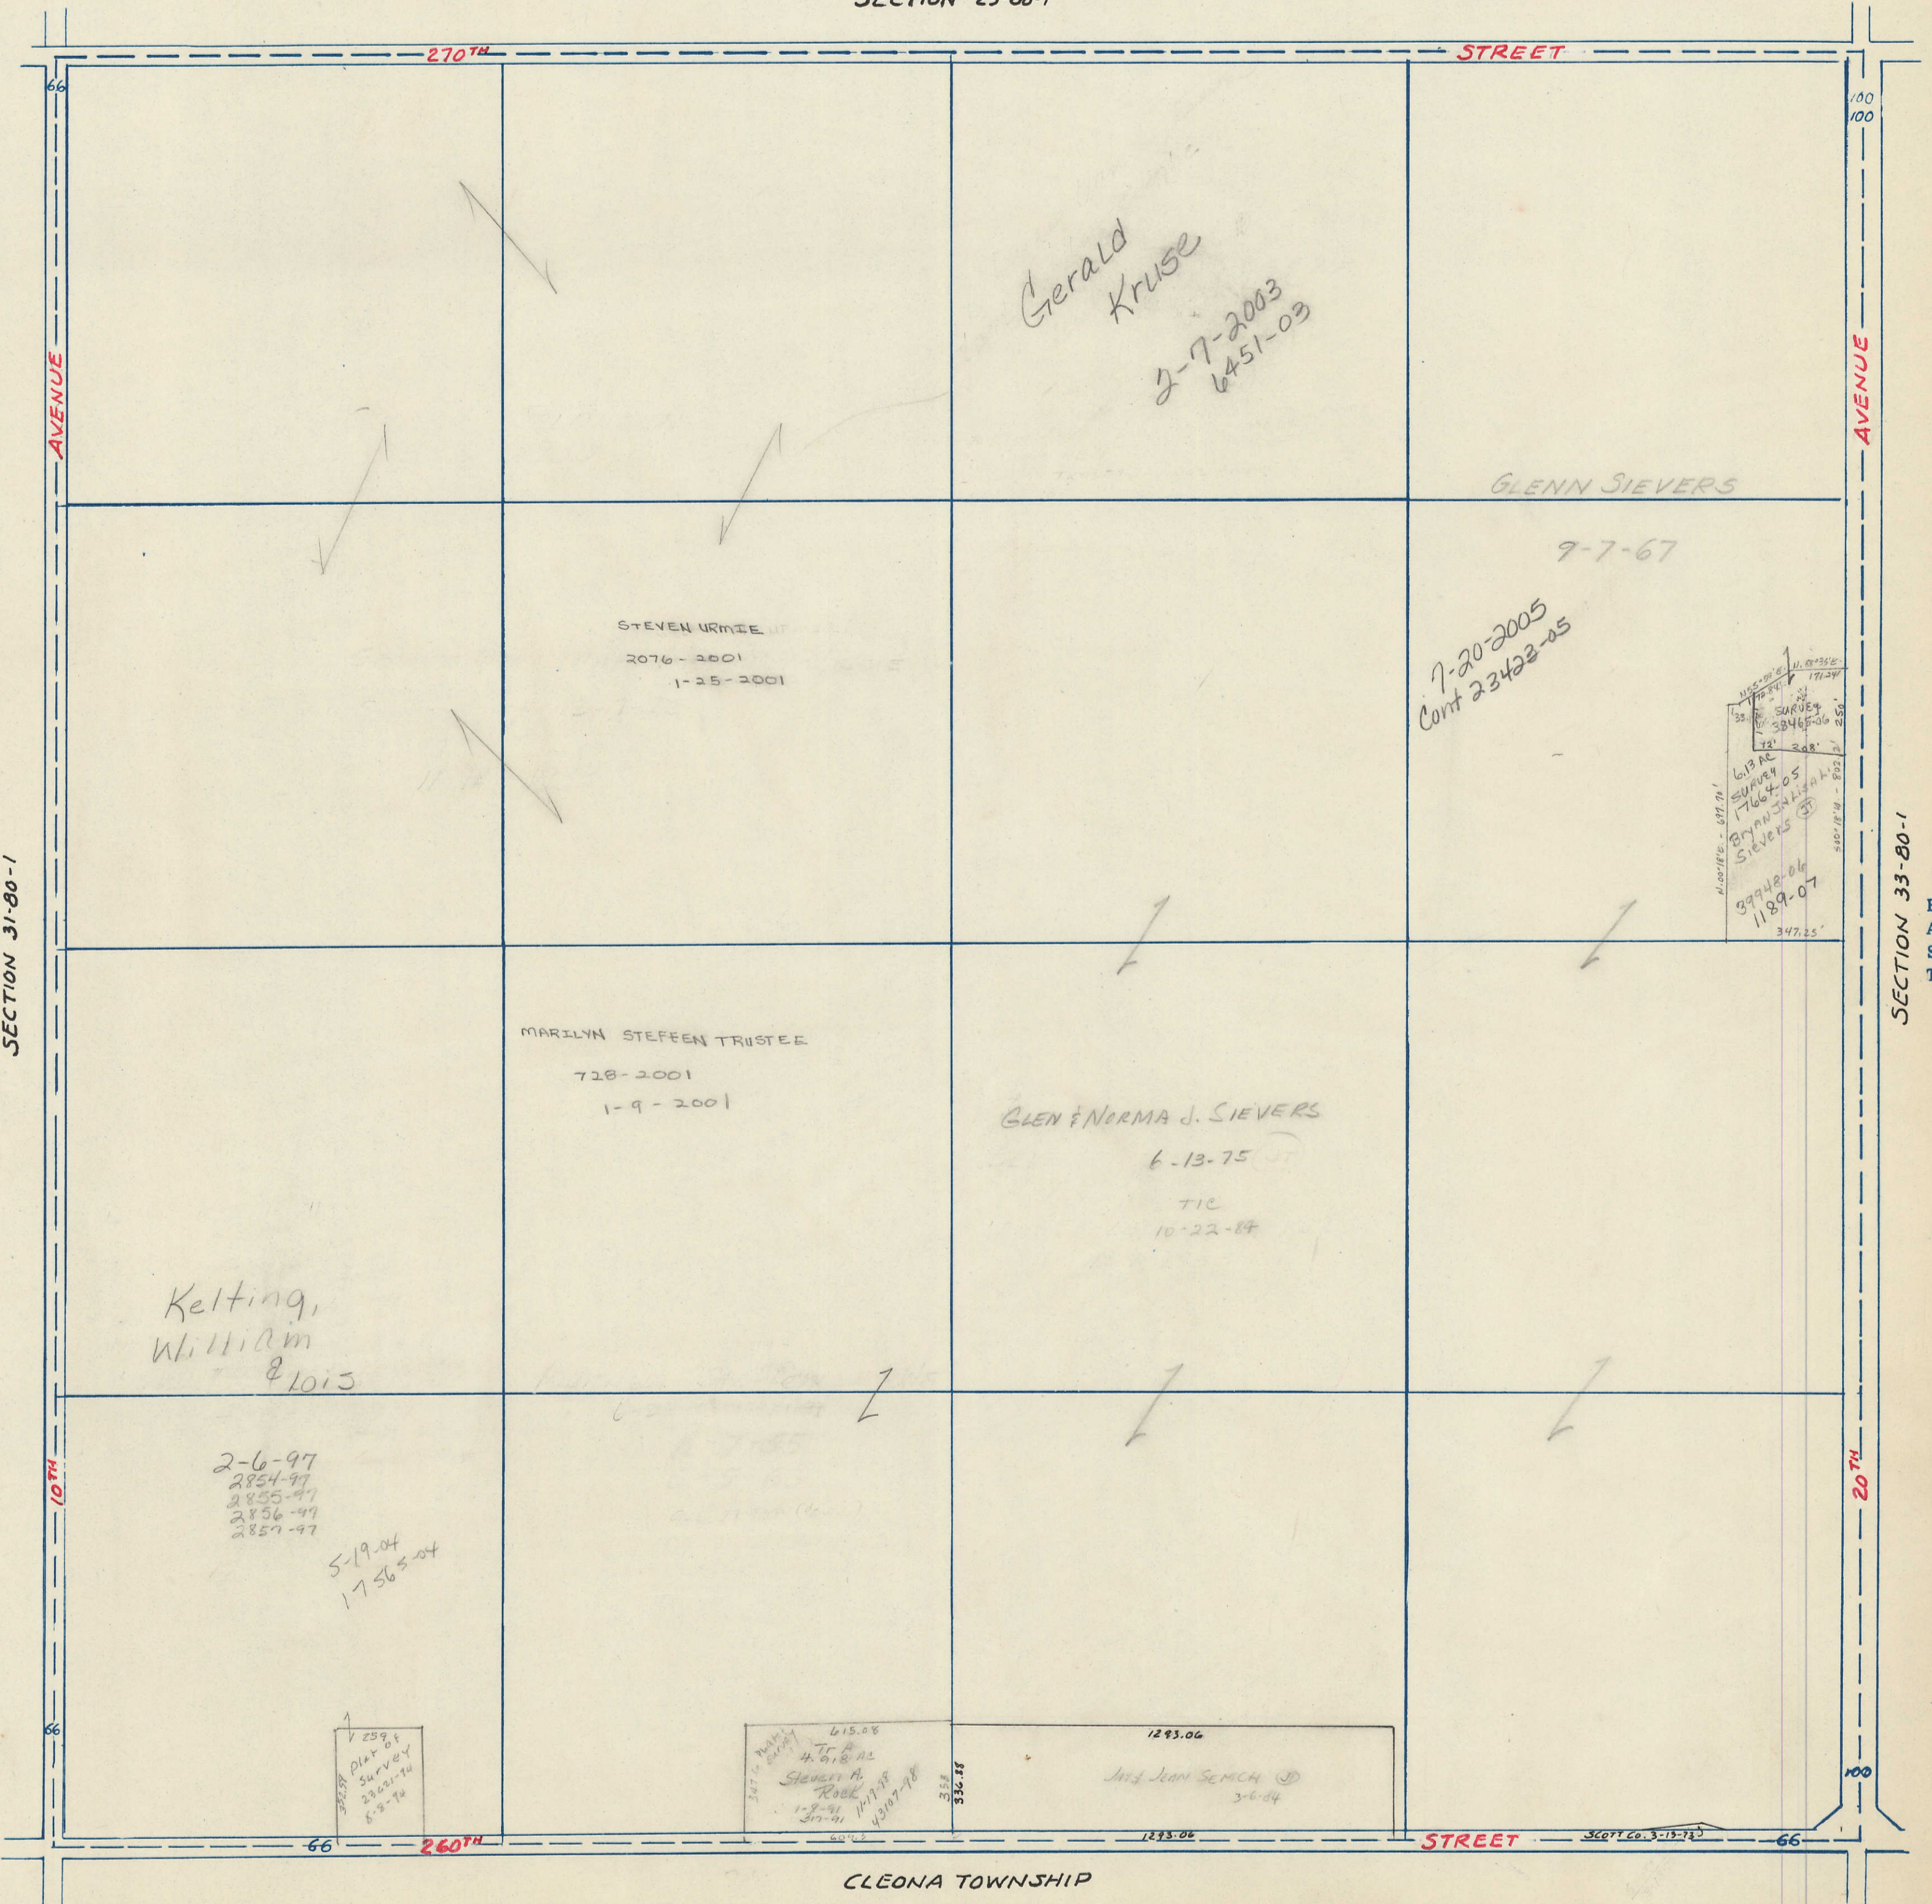

SECTION 32

Township 80-North; Range 1

EAST OF THE FIFTH PRINCIPAL MERIDIAN

SCOTT COUNTY, IOWA

LIBERTY TOWNSHIP

NORTH SECTION 29-80-1

Transfer Page 71ds-317

SCALE IN CHAINS

SCALE IN FEET

WEST SECTION 31-80-1

EAST SECTION 33-80-1

CLEONA TOWNSHIP SOUTH