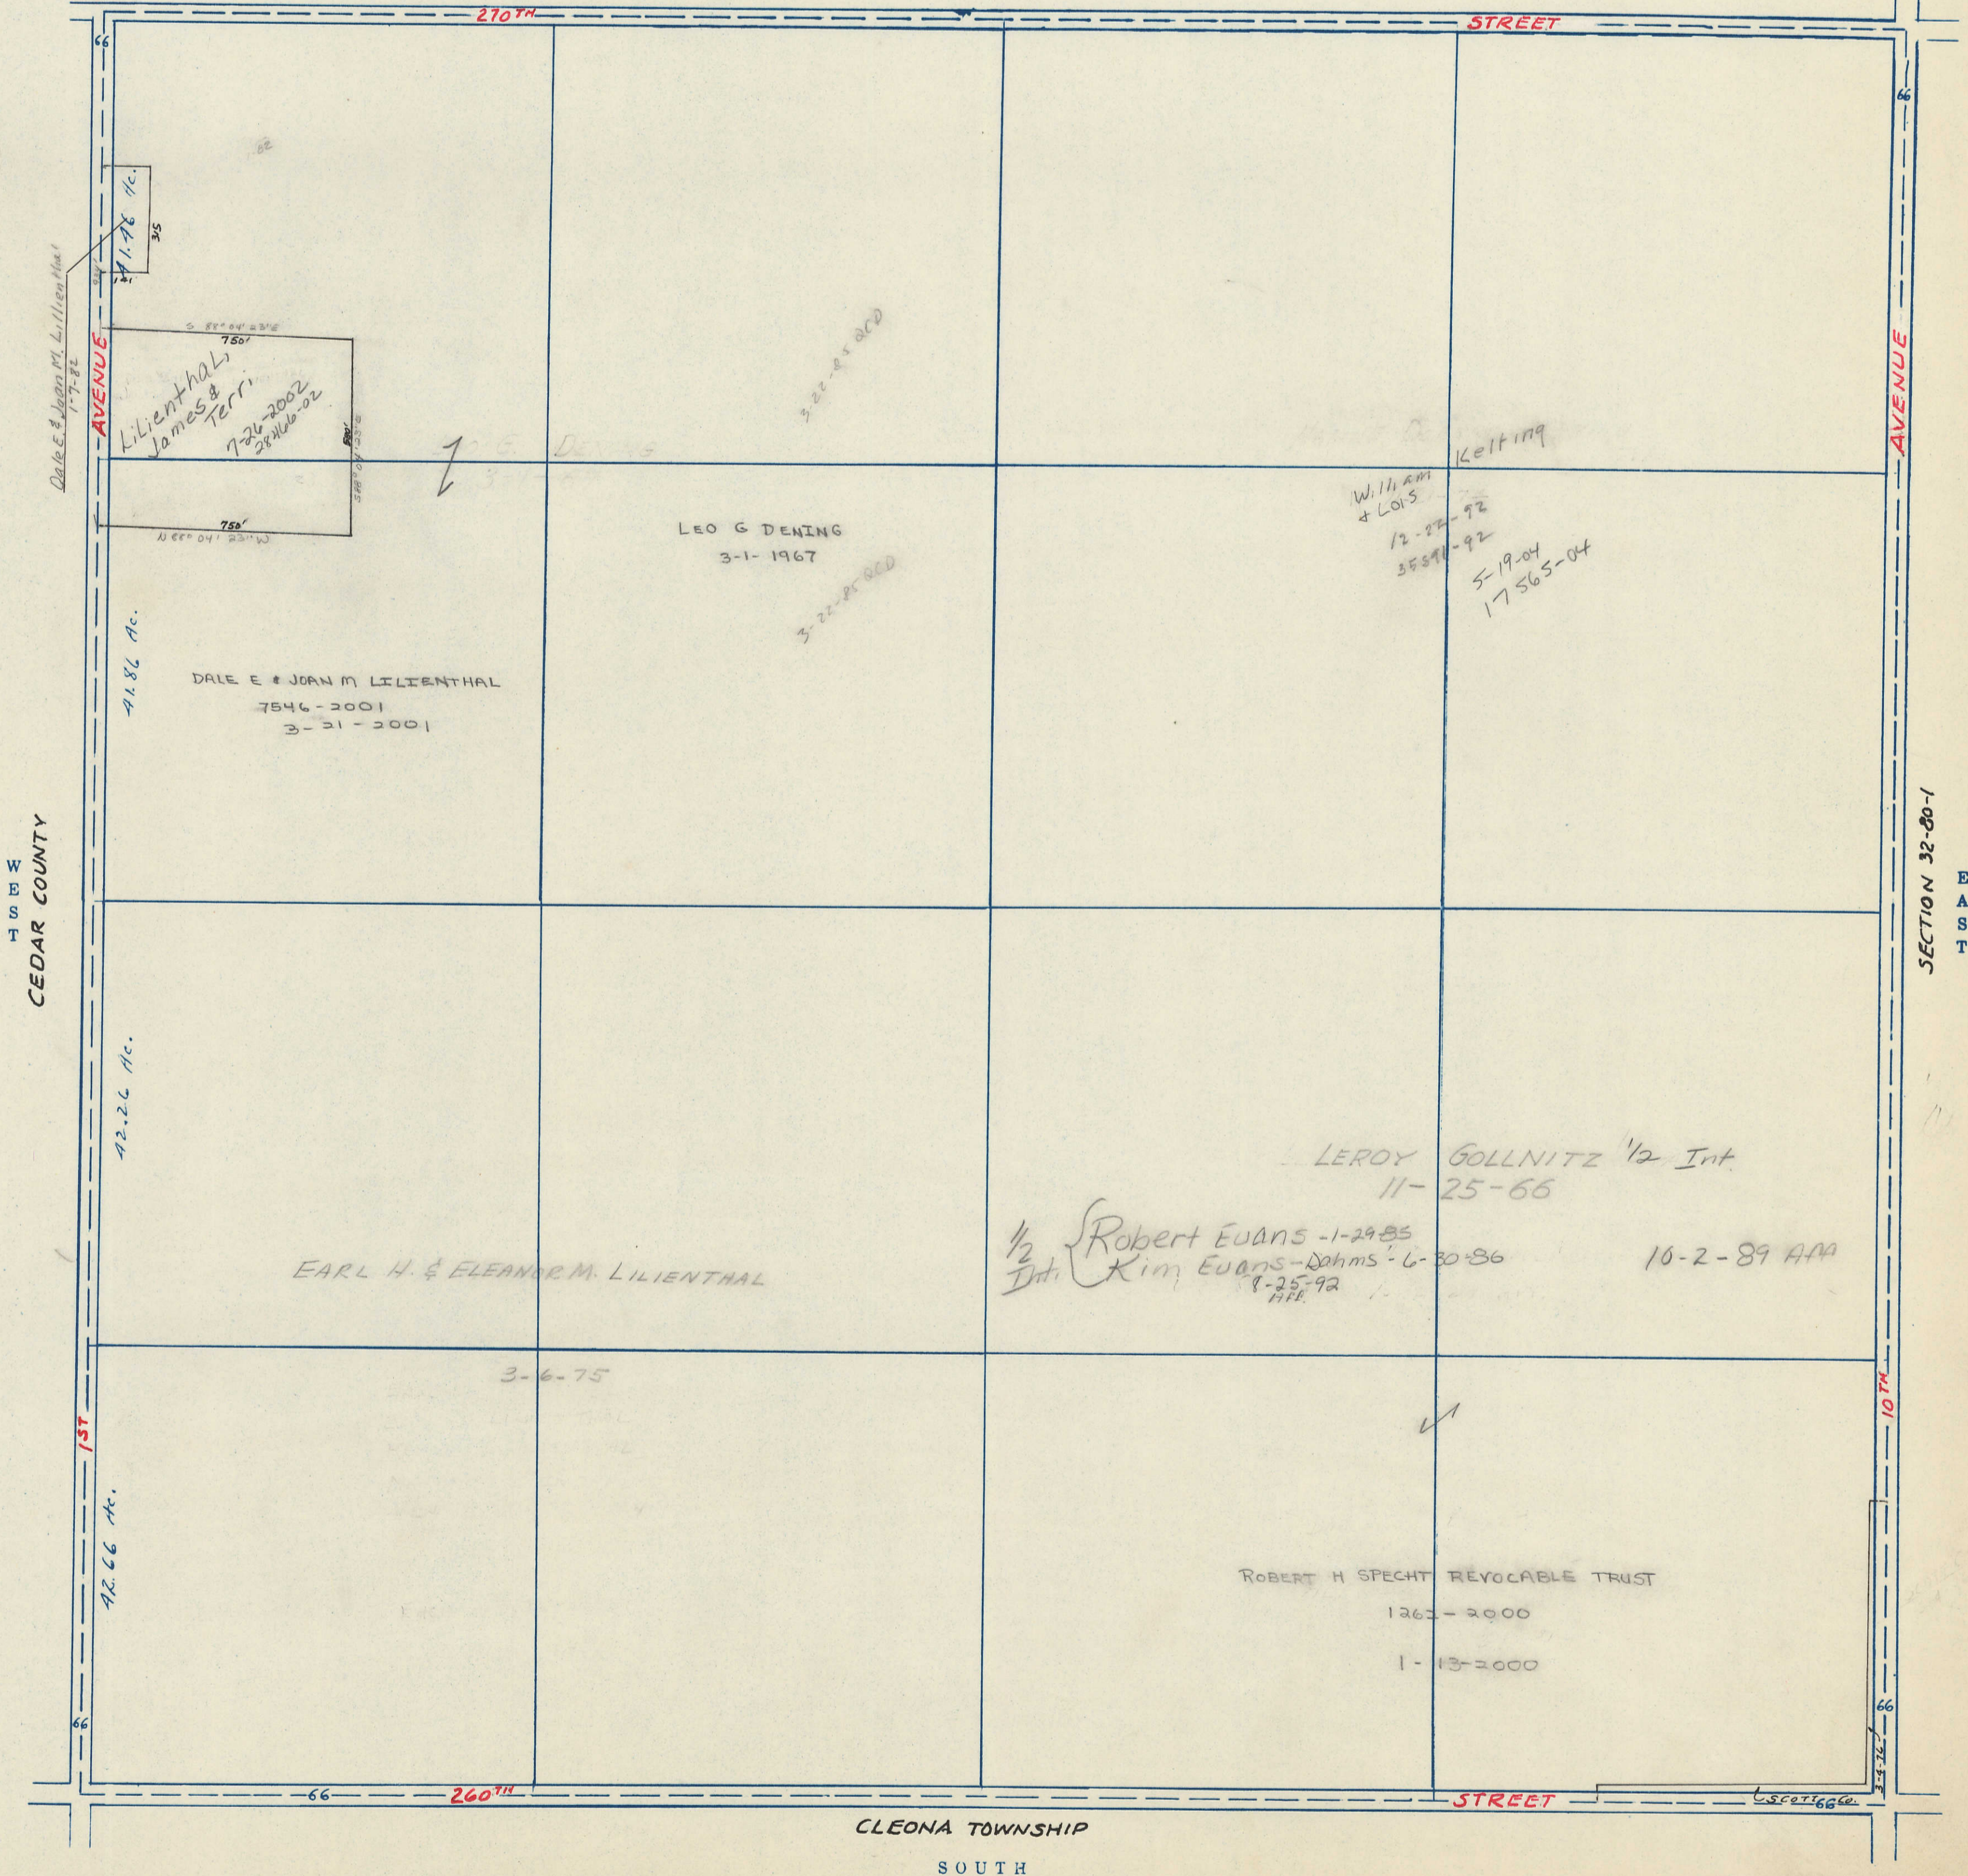

SECTION 31

Township 80-North; Range 1

EAST OF THE FIFTH PRINCIPAL MERIDIAN

SCOTT COUNTY, IOWA
LIBERTY TOWNSHIP

NORTH
SECTION 30-80-1

Transfer Page 71da-316

SCALE IN CHAINS

SCALE IN FEET

CLEONA TOWNSHIP

SOUTH

CEDAR COUNTY

SECTION 32-80-1

EAST