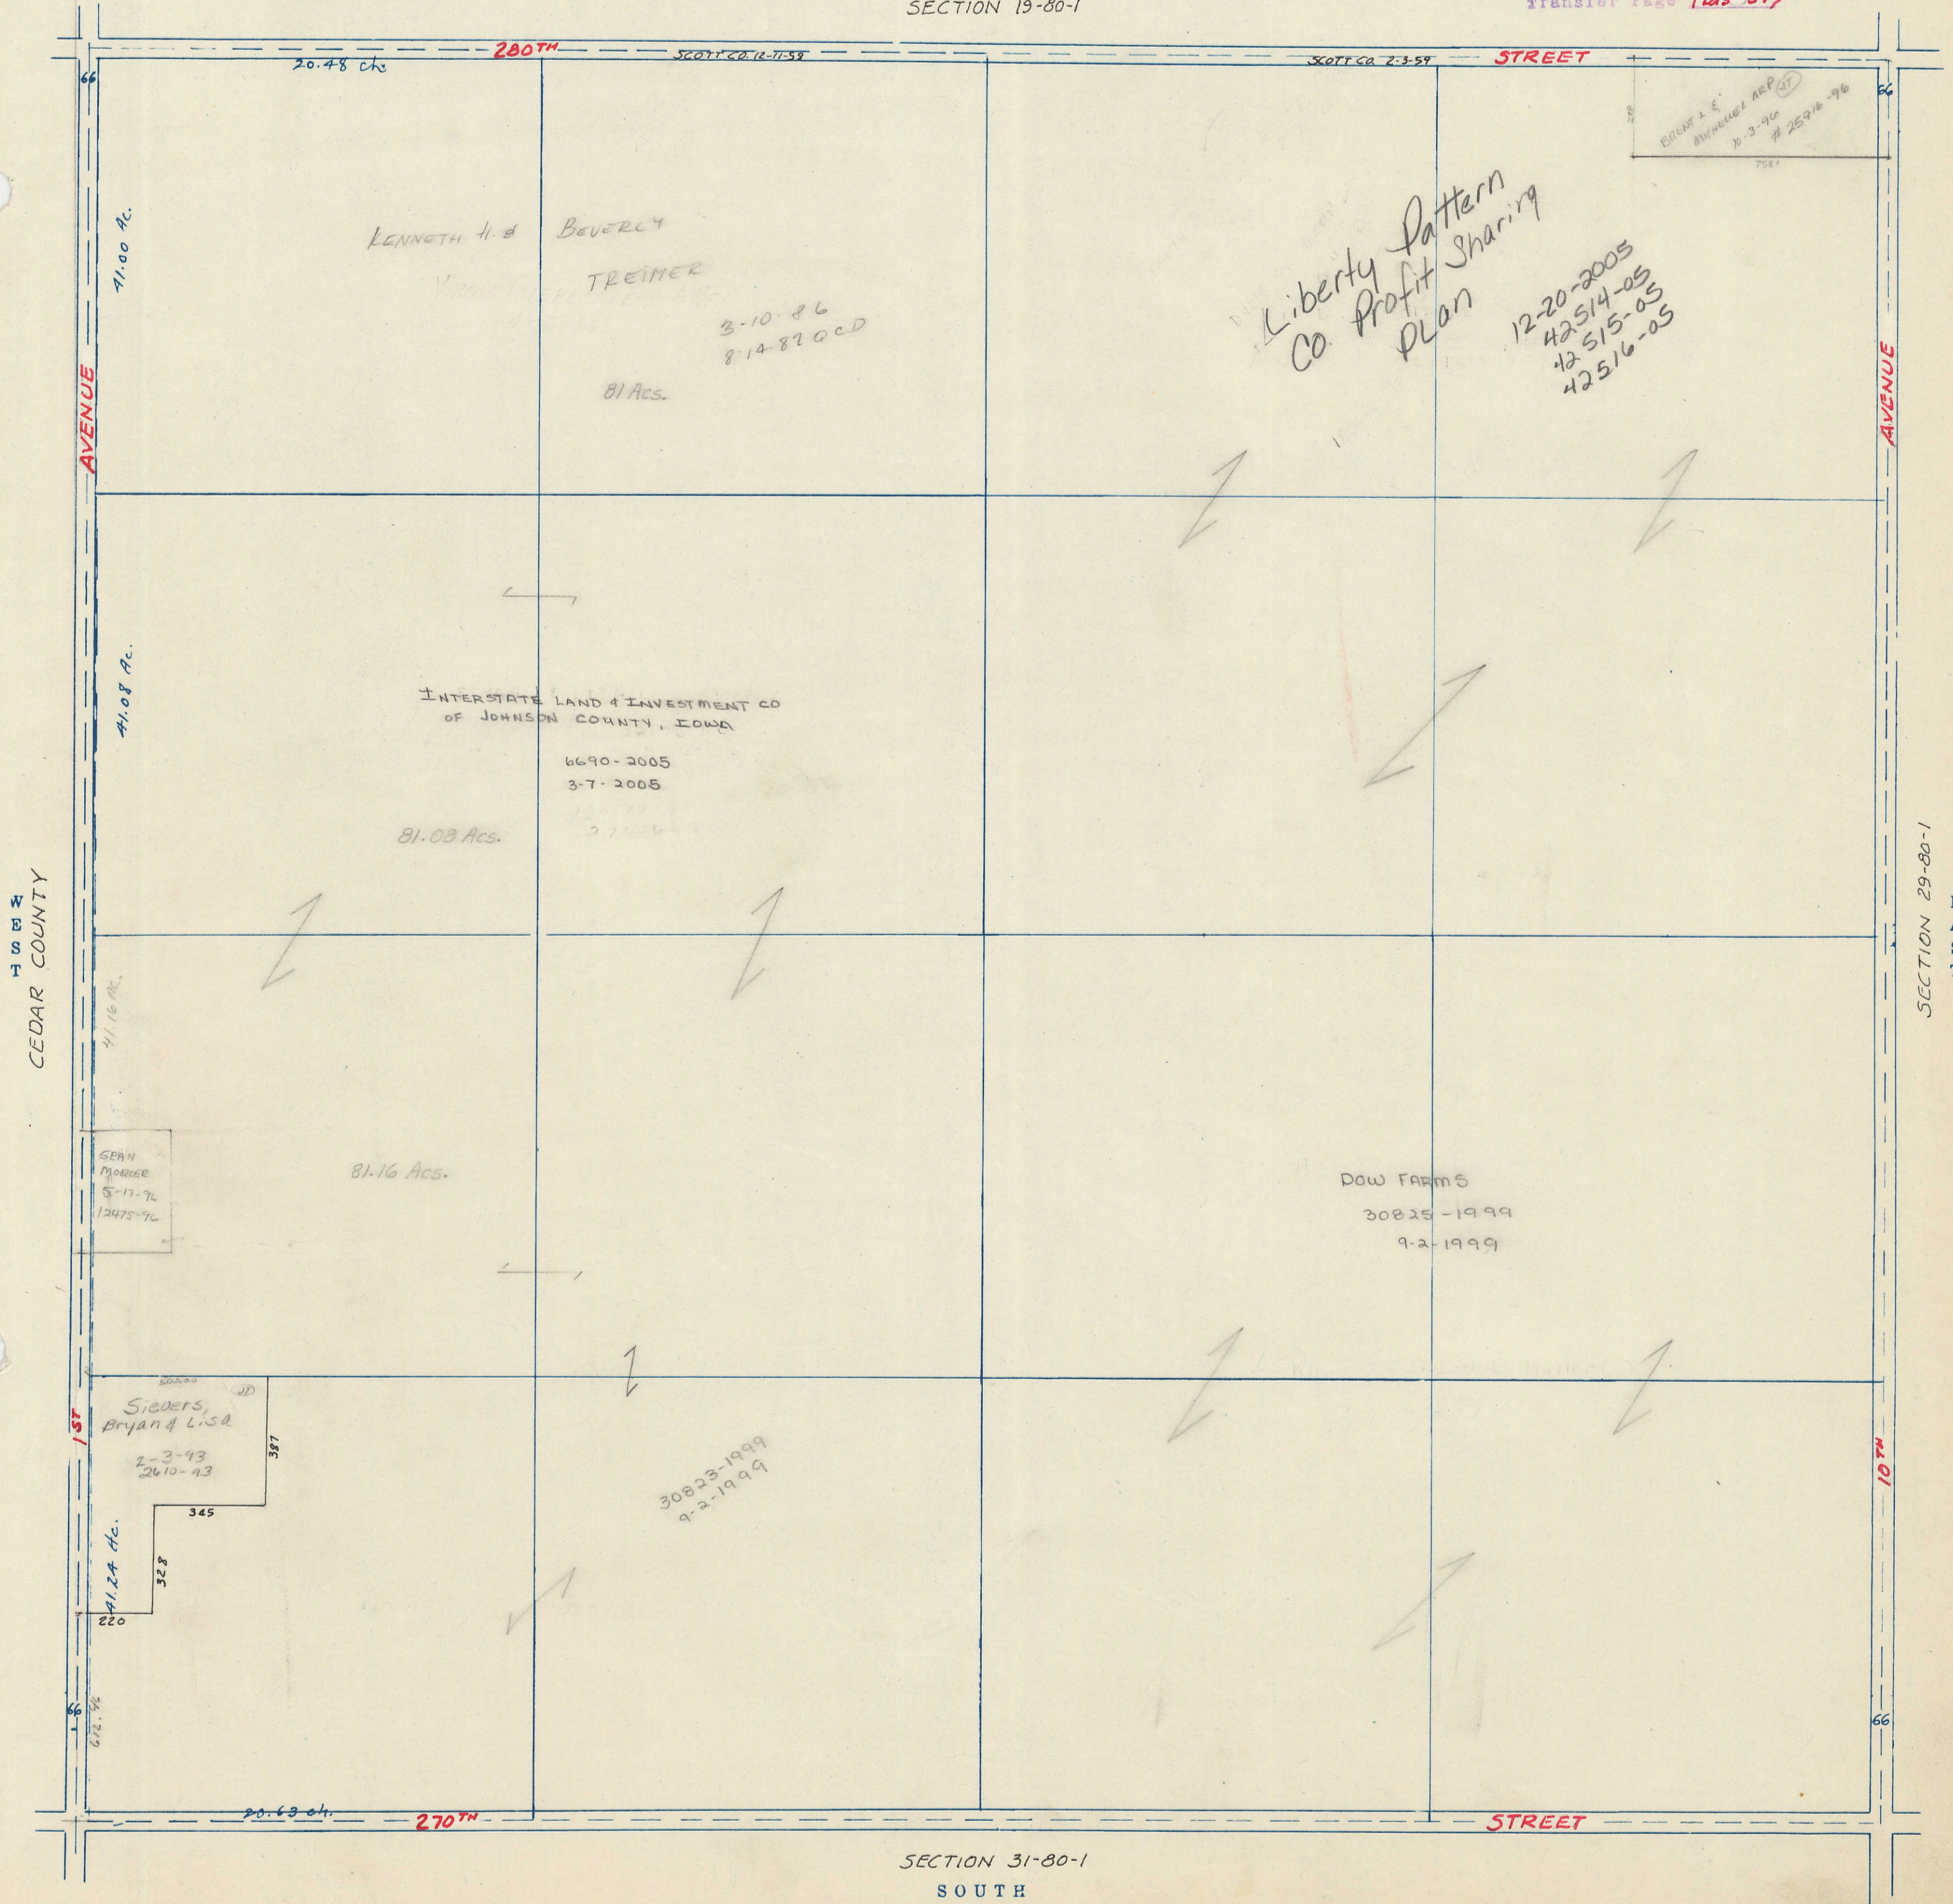

SECTION  
30

Township 80-North; Range 1

EAST OF THE FIFTH PRINCIPAL MERIDIAN

SCOTT COUNTY, IOWA  
LIBERTY TOWNSHIP

NORTH

SECTION 19-80-1

SCALE IN FEET

SCALE IN CHAINS

Transfer Page 74a-315

SECTION 31-80-1  
SOUTH

SCOTT COUNTY

SECTION 29-80-1  
EAST