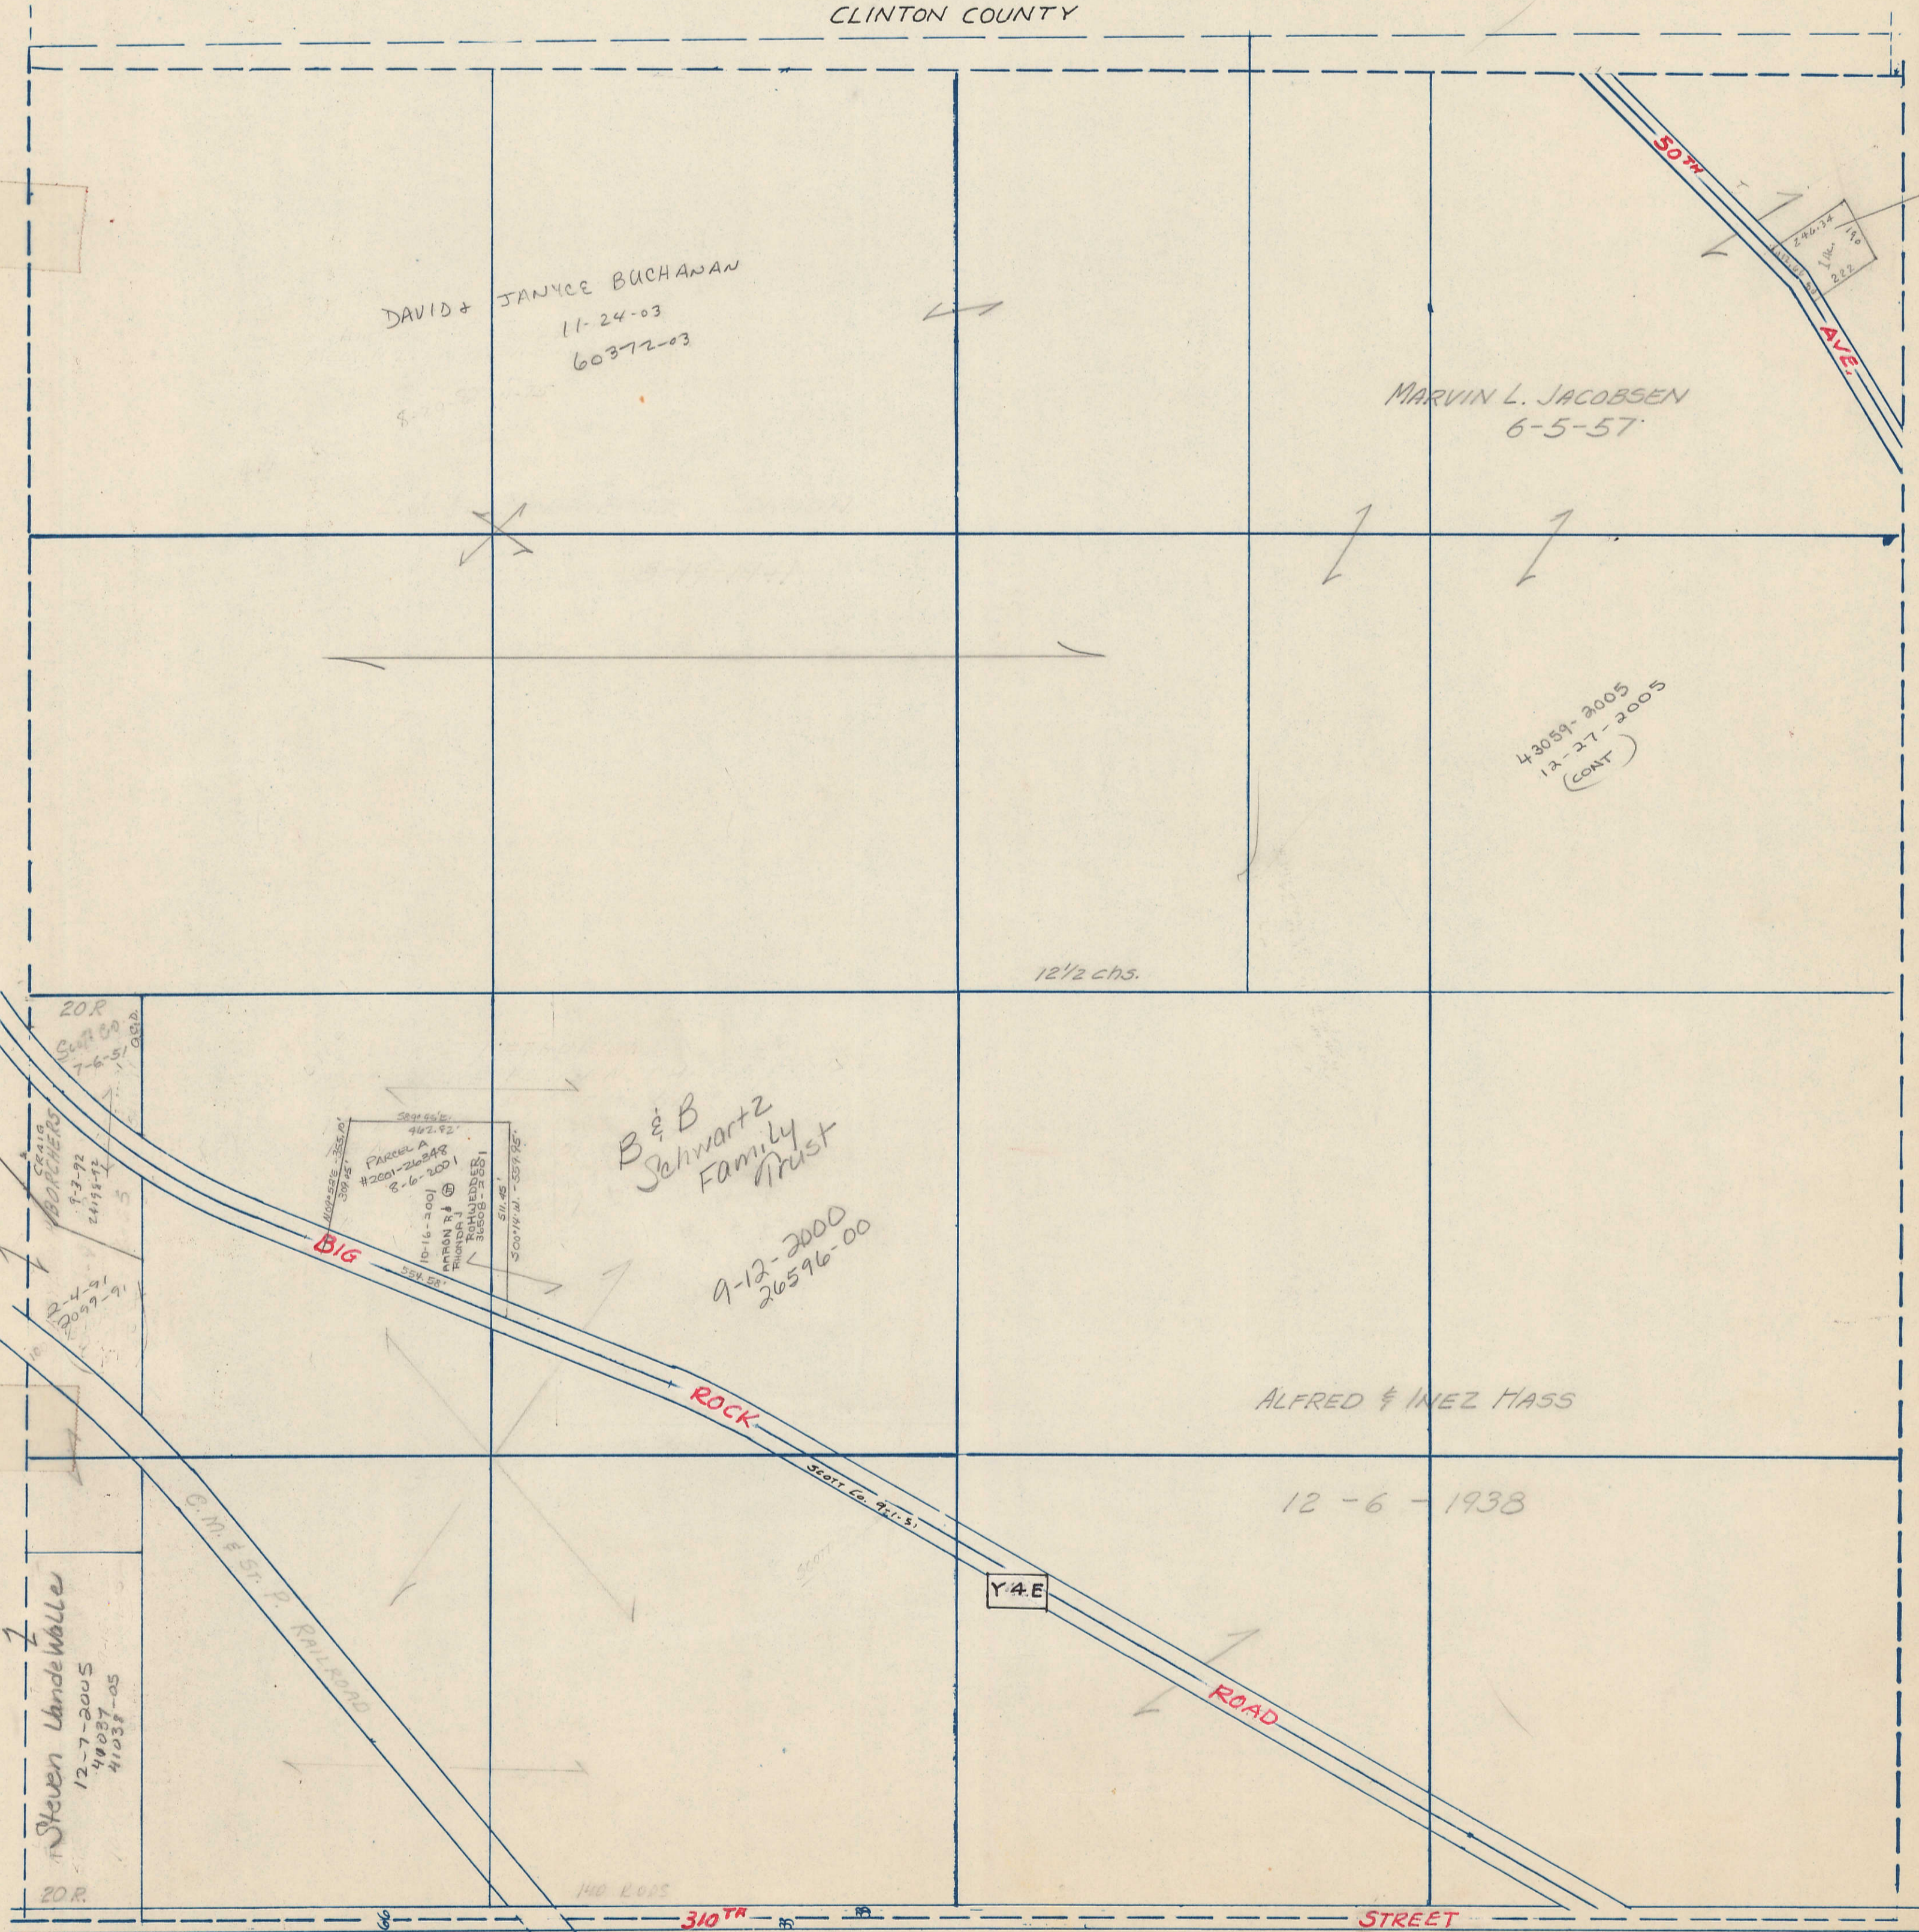

SECTION
2

SCALE IN CHAINS

Township 80-North; Range 1

EAST OF THE FIFTH PRINCIPAL MERIDIAN

SCALE IN FEET

SCOTT COUNTY, IOWA

LIBERTY TOWNSHIP

Transfer Page 743: 287

NORTH
CLINTON COUNTY

SECTION 3-80-1

SECTION 1-80-1 EAST

Marvin L. & Julianne Jacobsen
11-16-88
#20218-89
7-1-2003
33889-2003
(CONT)

43059-2005
12-27-2005
(CONT)

B & B Schwartz Family Trust
9-12-2000
26596-00

ALFRED & INEZ HASS
12-6-1938

Steven Vandewalle
12-7-2005
41037-05
41037-05

SECTION 11-80-1
SOUTH