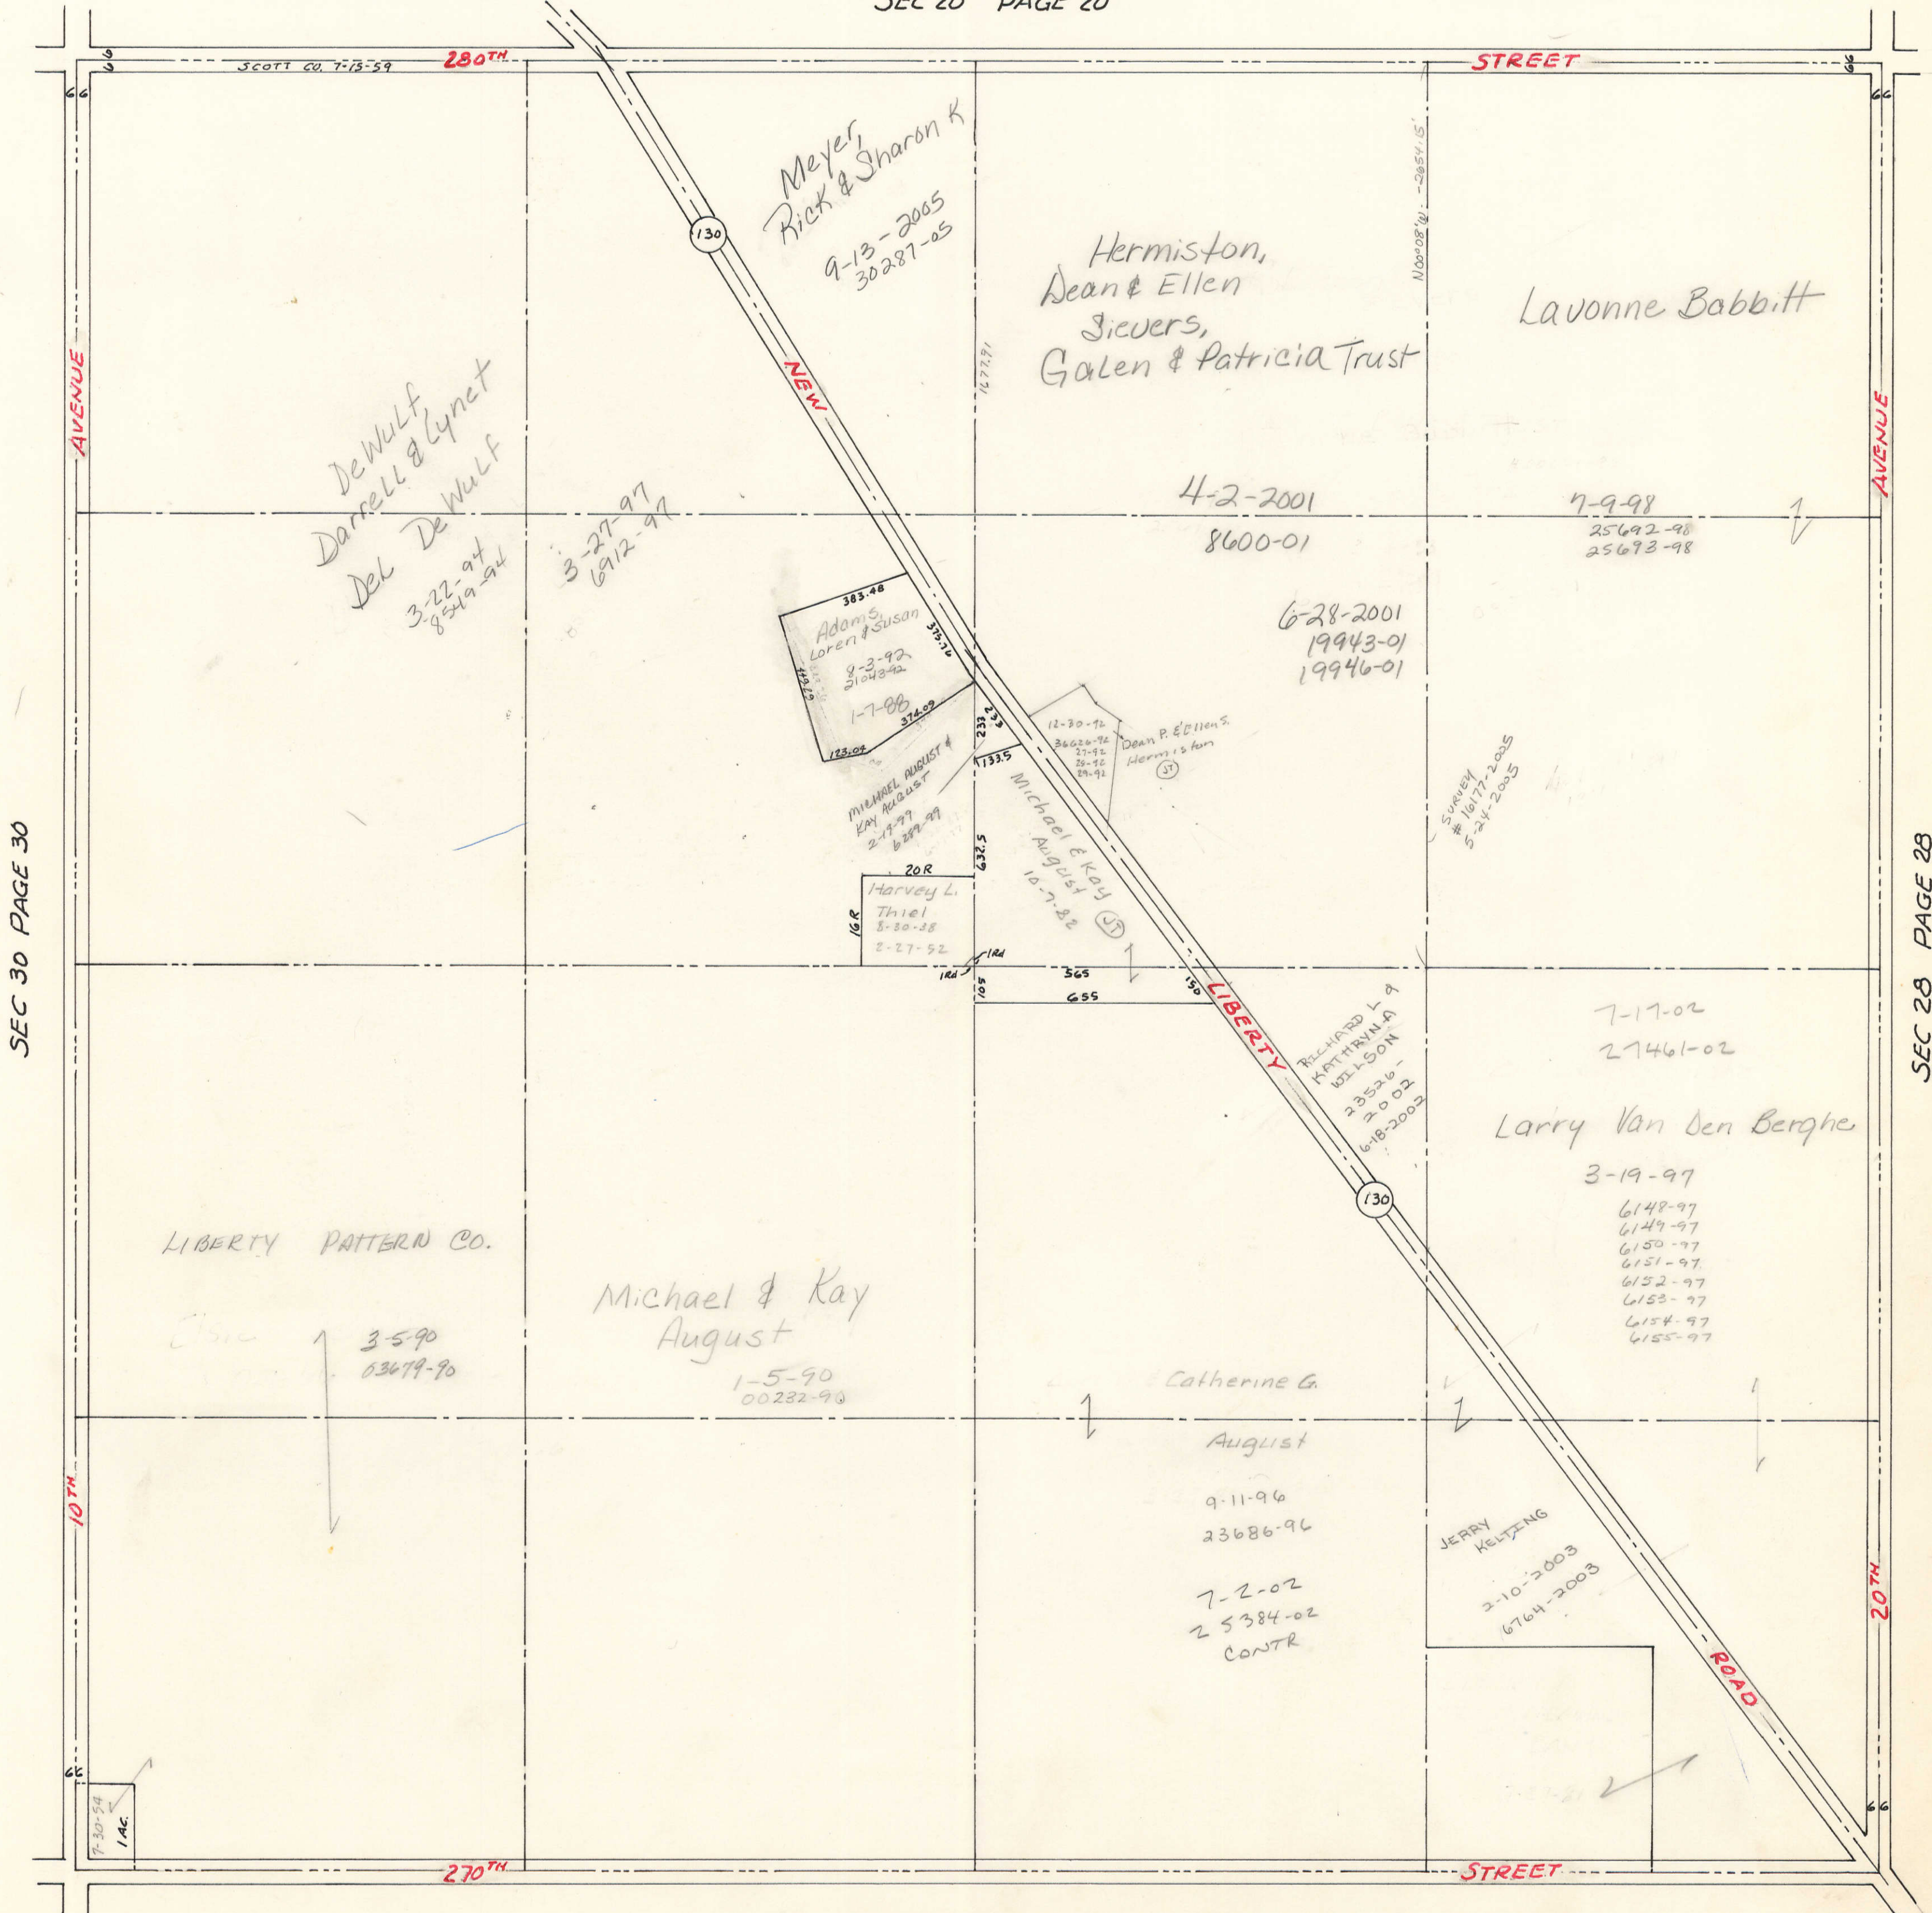

SECTION 29

TOWNSHIP 80 N., RANGE 1 E. OF THE 5TH P.M.
SCOTT COUNTY, IOWA
LIBERTY TOWNSHIP

SCALE: 1 INCH = 330 FEET

SEC 20 PAGE 20

TRANSFER PAGE 71ds-314

SEC 30 PAGE 30

SEC 28 PAGE 28

SEC 32 PAGE 32