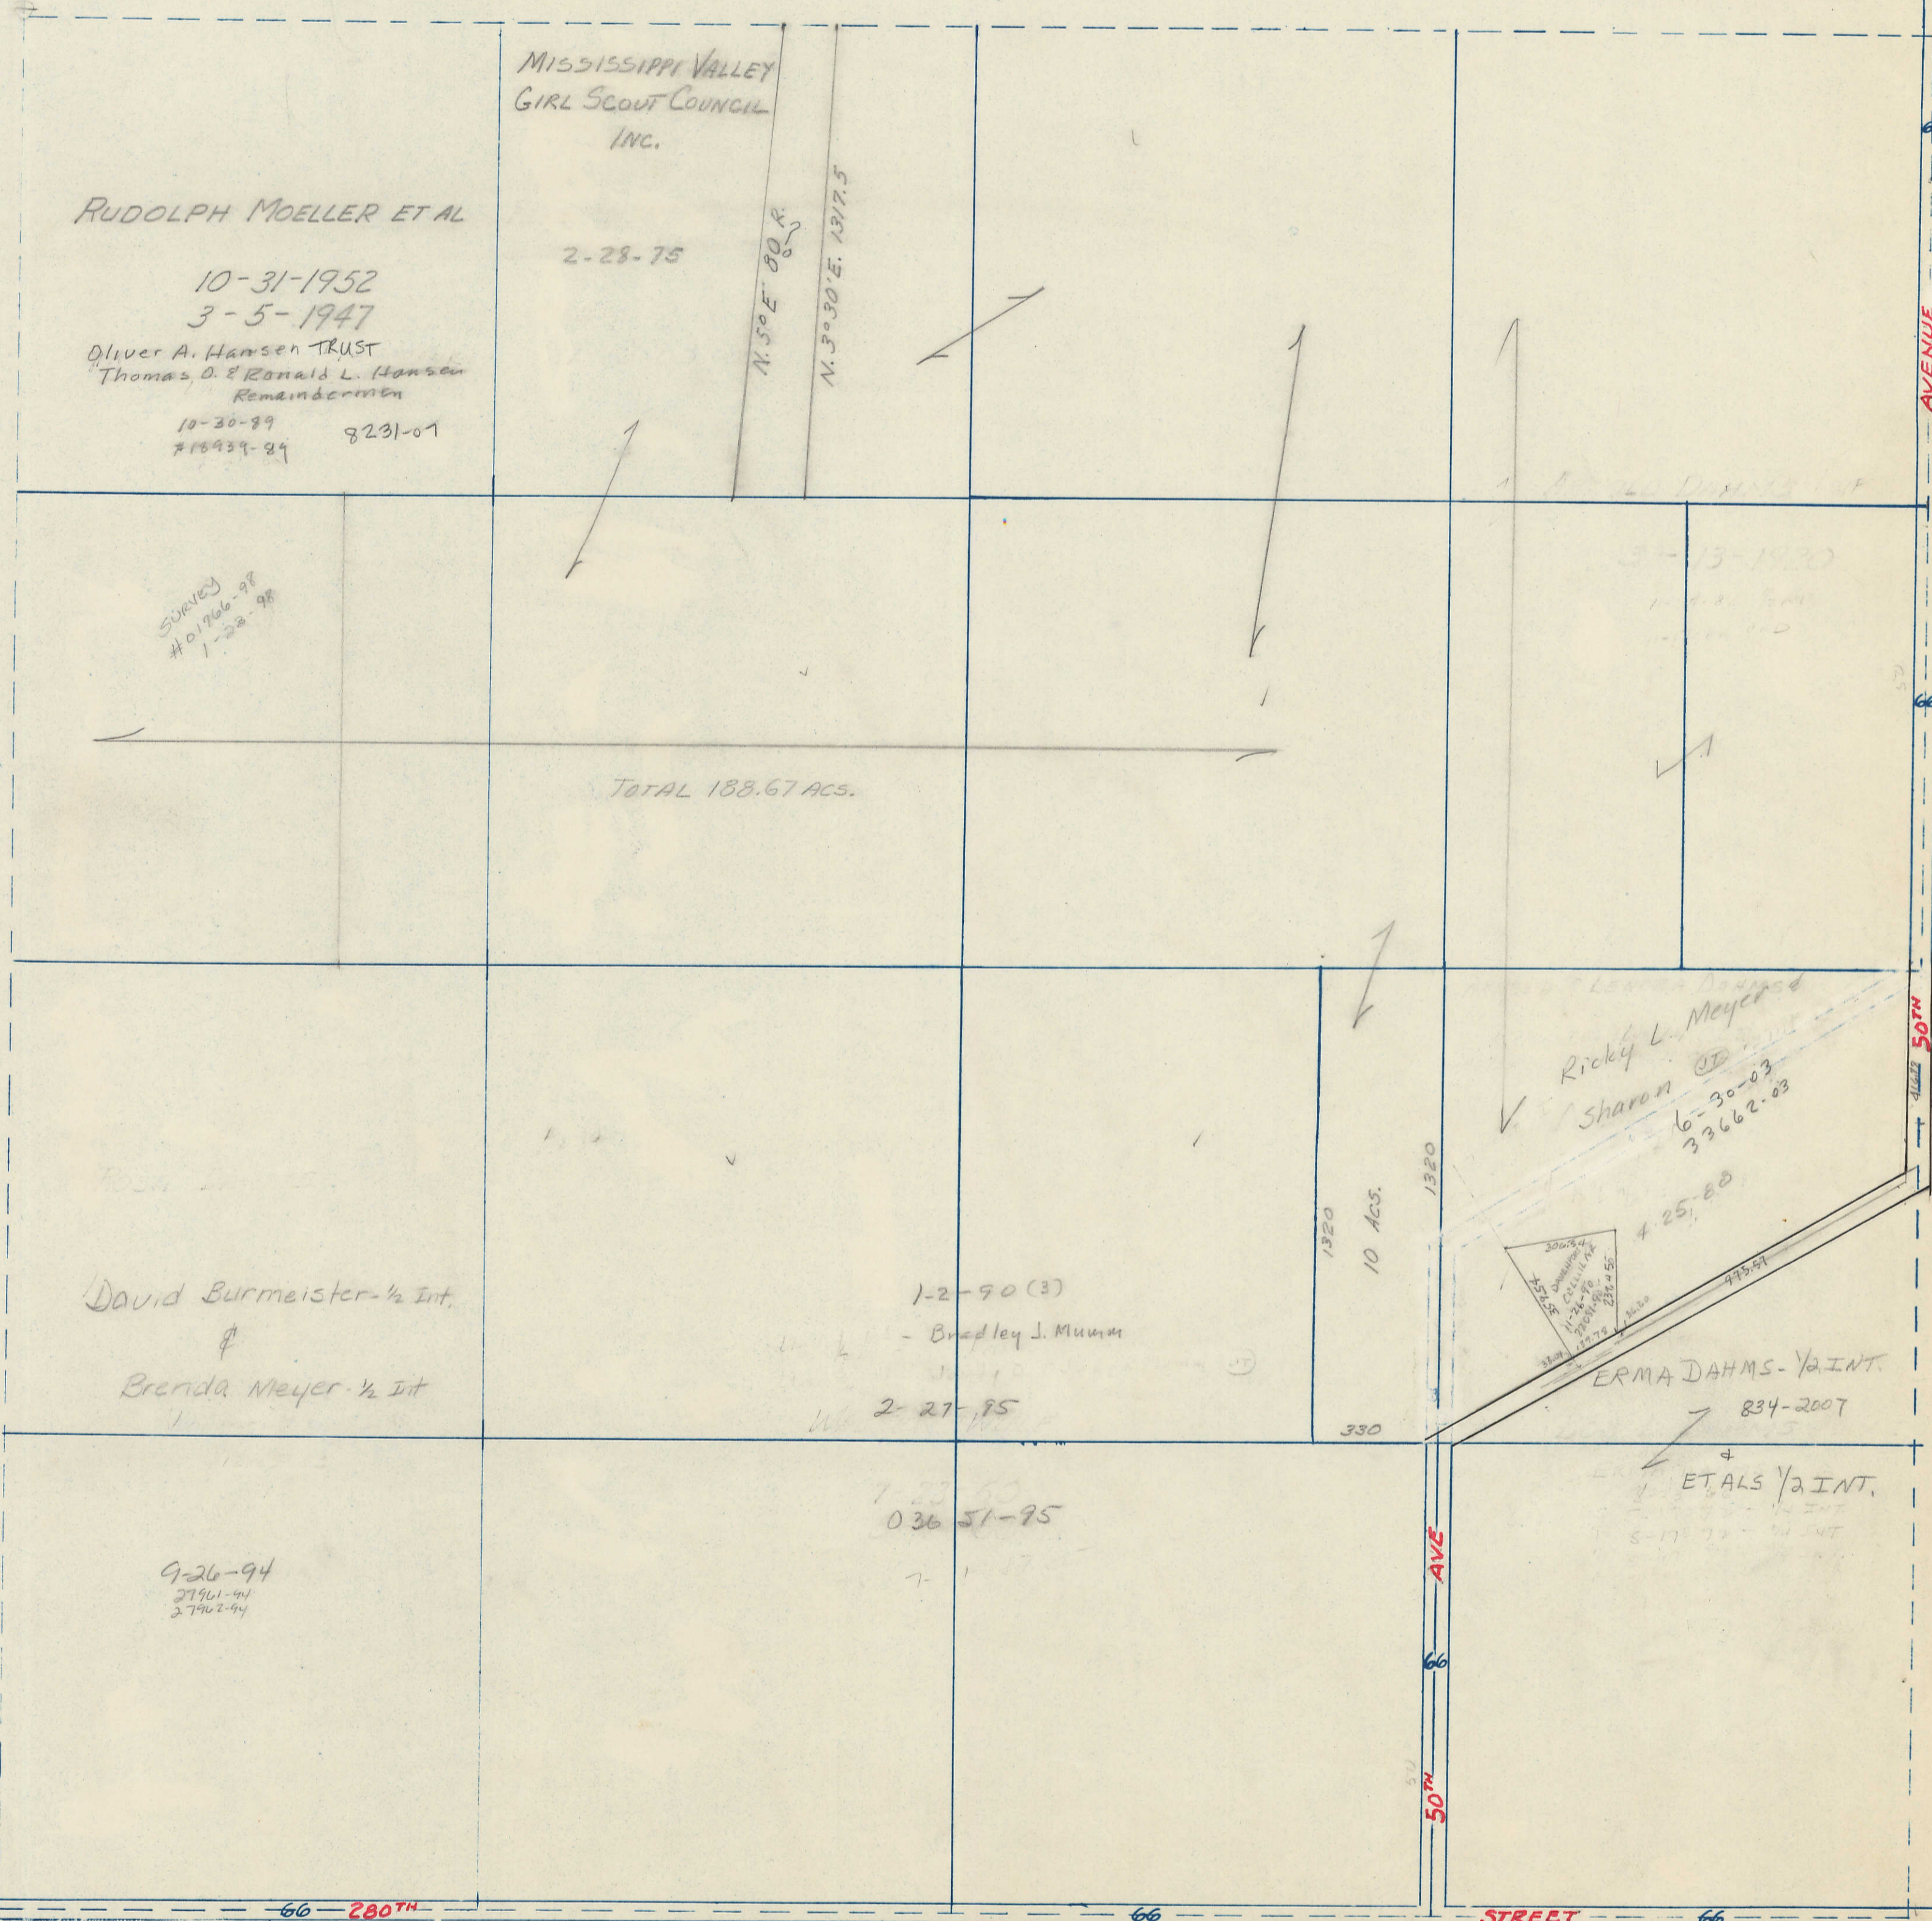

SECTION 23

Township 80-North; Range 1

EAST OF THE FIFTH PRINCIPAL MERIDIAN

SCOTT COUNTY, IOWA

LIBERTY TOWNSHIP

SCALE IN CHAINS

SCALE IN FEET

NORTH SECTION 14-80-1

Transfer Page 7143-308

SECTION 22-80-1

SECTION 21-80-1

RUDOLPH MOELLER ET AL

10-31-1952
3-5-1947

Oliver A. Hansen TRUST
Thomas O. & Ronald L. Hansen
Remaindermen

10-30-89 8231-01
716939-89

MISSISSIPPI VALLEY
GIRL SCOUT COUNCIL
INC.

2-28-75

N.50°E. 80.0
N.3°30'E. 1317.5

Survey
#01706-98
1-22-98

TOTAL 188.67 ACS.

Rickey L. Meyer
Sharon
10-30-03
33662-03

David Burmeister 1/2 Int.

Brenda Meyer 1/2 Int.

1-2-90 (3)

- Bradley J. Mumm

2-27-95

1320
10 ACS.

ERMA DAHMS 1/2 INT.

834-2007

9-26-94
27901-94
27902-94

036 51-95

50th AVE

STREET

SECTION 26-80-1 SOUTH