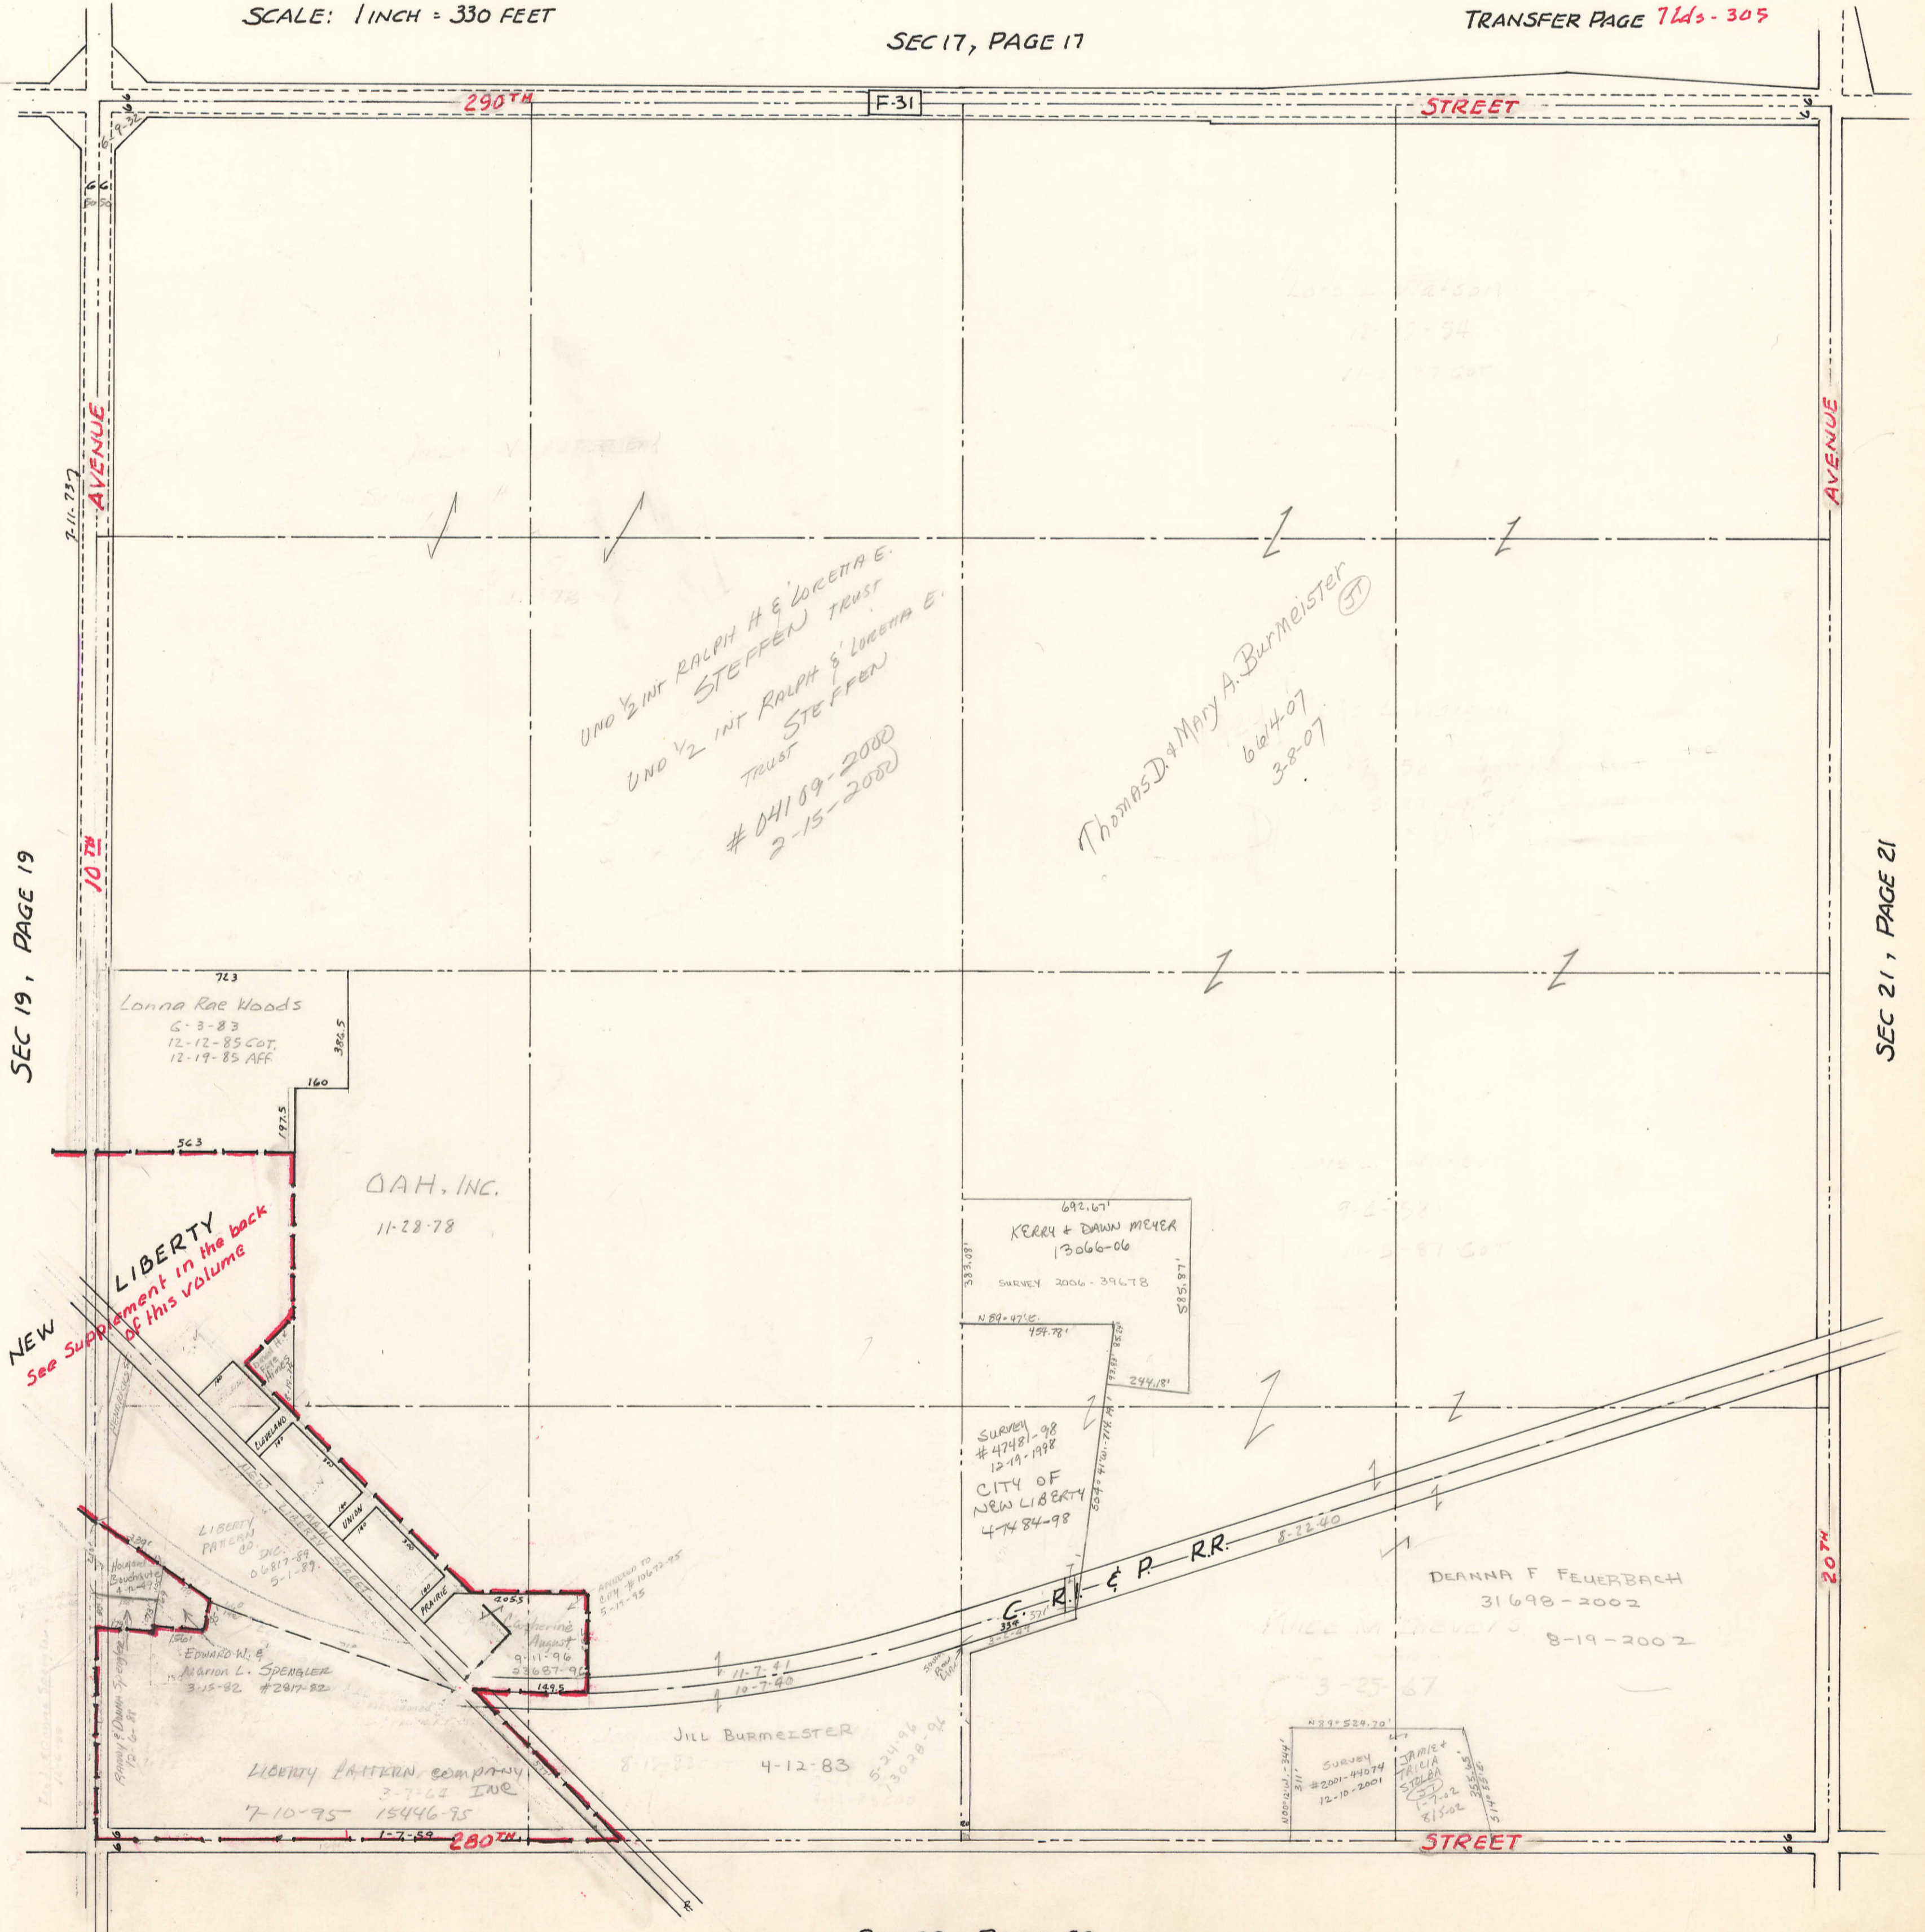

# SECTION 20

TOWNSHIP 80 N., RANGE 1 E OF THE 5<sup>TH</sup> P.M.  
SCOTT COUNTY, IOWA  
LIBERTY TOWNSHIP

SCALE: 1 INCH = 330 FEET

SEC 17, PAGE 17

TRANSFER PAGE 743-305

SEC 19, PAGE 19

SEC 21, PAGE 21

SEC 29, PAGE 29