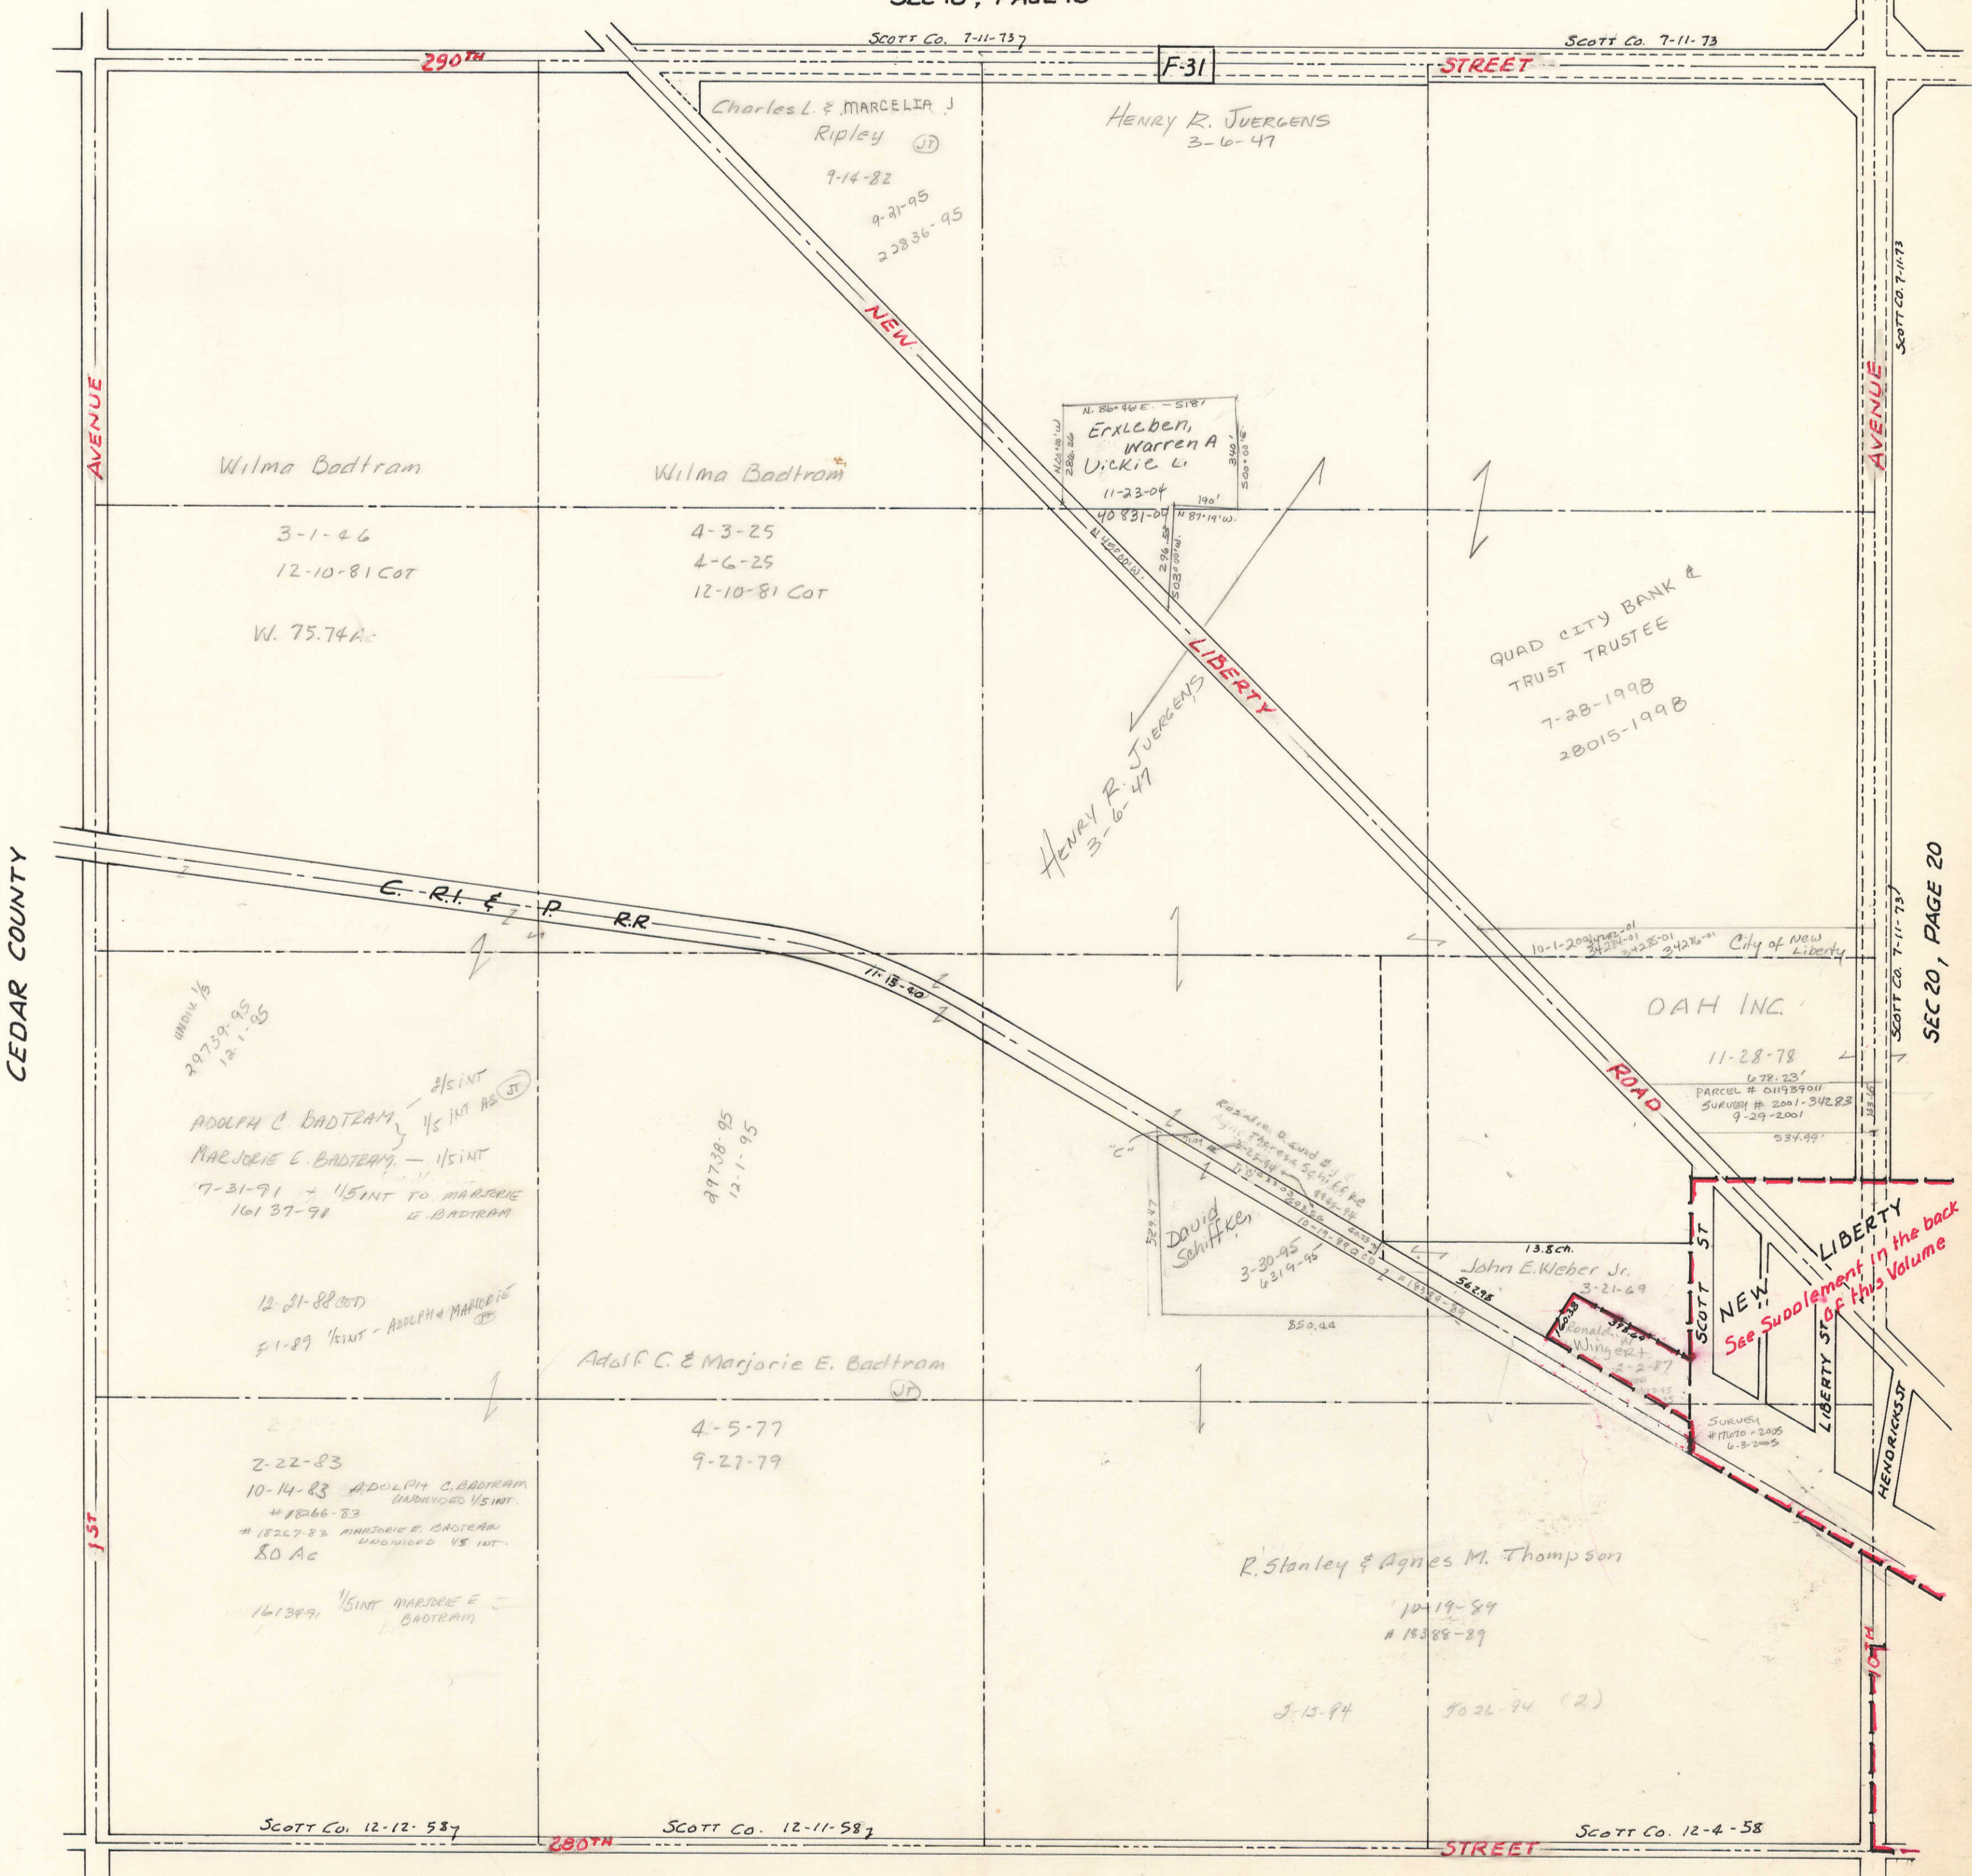

SECTION 19

TOWNSHIP 80 N., RANGE 1 E. OF THE 5TH P.M.
SCOTT COUNTY, IOWA
LIBERTY TOWNSHIP

SCALE: 1 INCH = 330 FEET

TRANSFER PAGE 7Lds-304

SEC 18, PAGE 18

SCOTT Co. 7-11-73

SCOTT Co. 7-11-73

SEC 30, PAGE 30