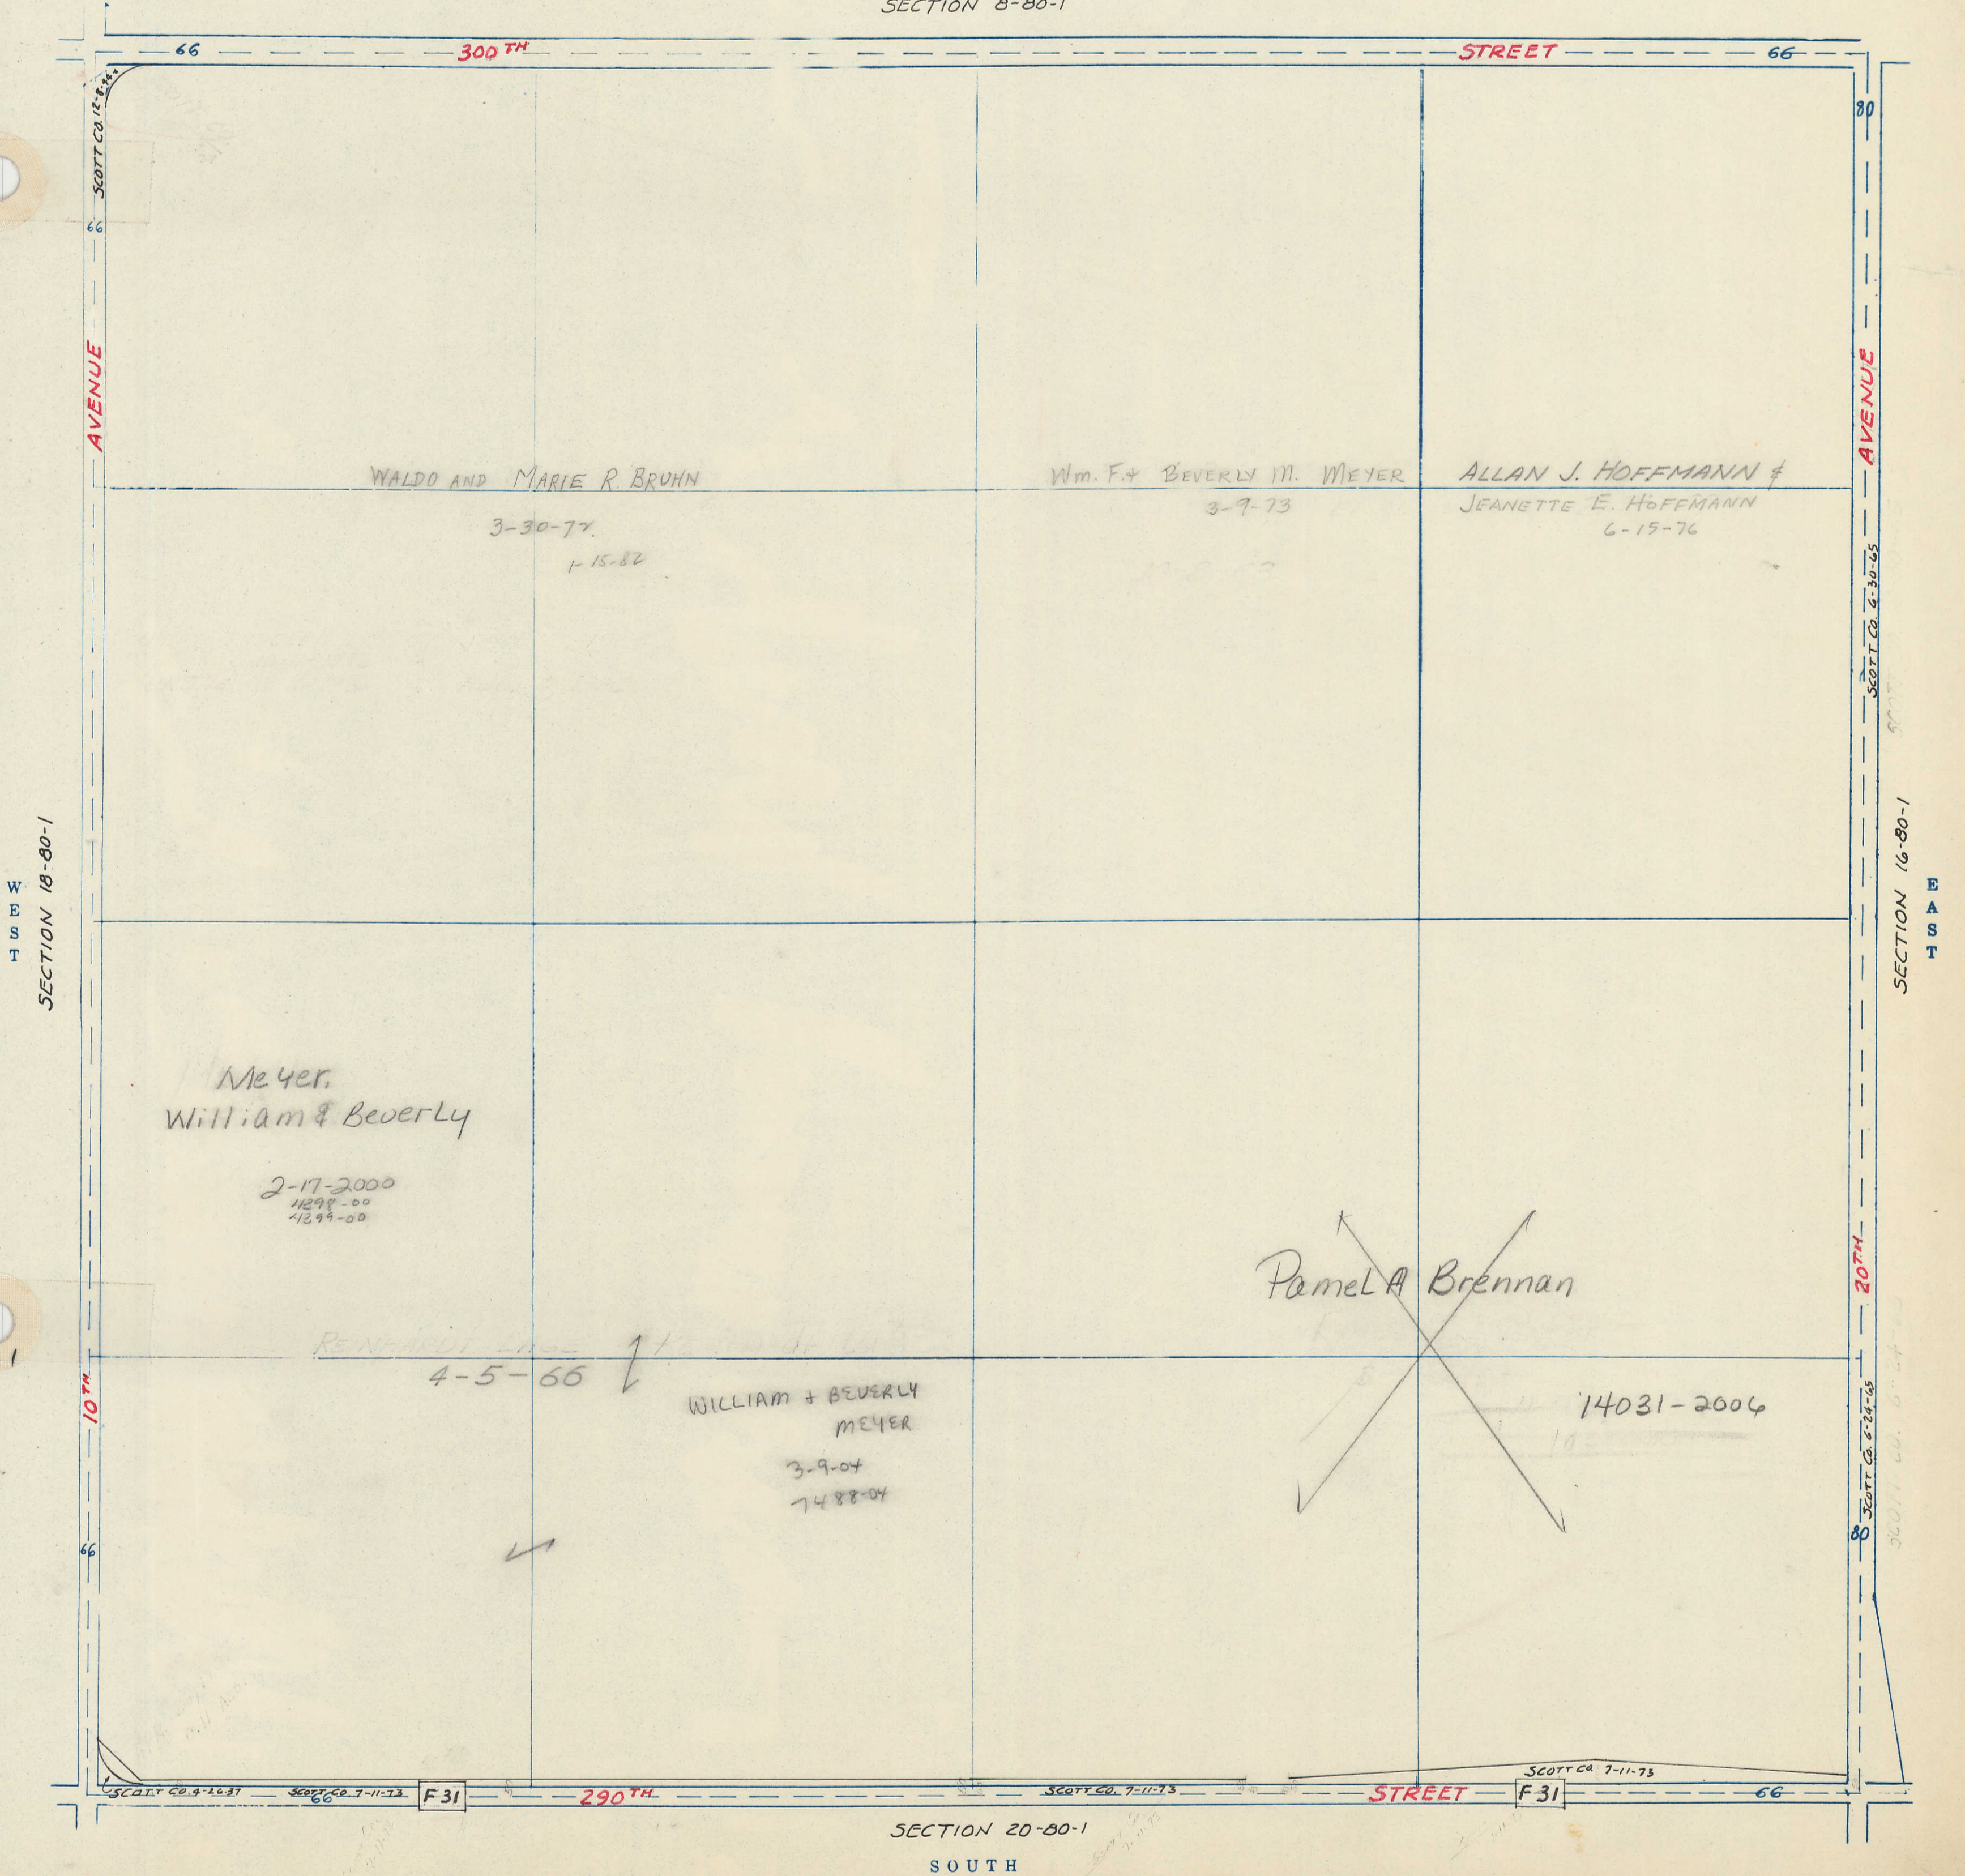

SECTION 17

Township 80-North; Range 1
EAST OF THE FIFTH PRINCIPAL MERIDIAN

SCOTT COUNTY, IOWA
LIBERTY TOWNSHIP

SCALE IN CHAINS

SCALE IN FEET

NORTH
SECTION 8-80-1

Transfer Page 763-302

SECTION 20-80-1
SOUTH