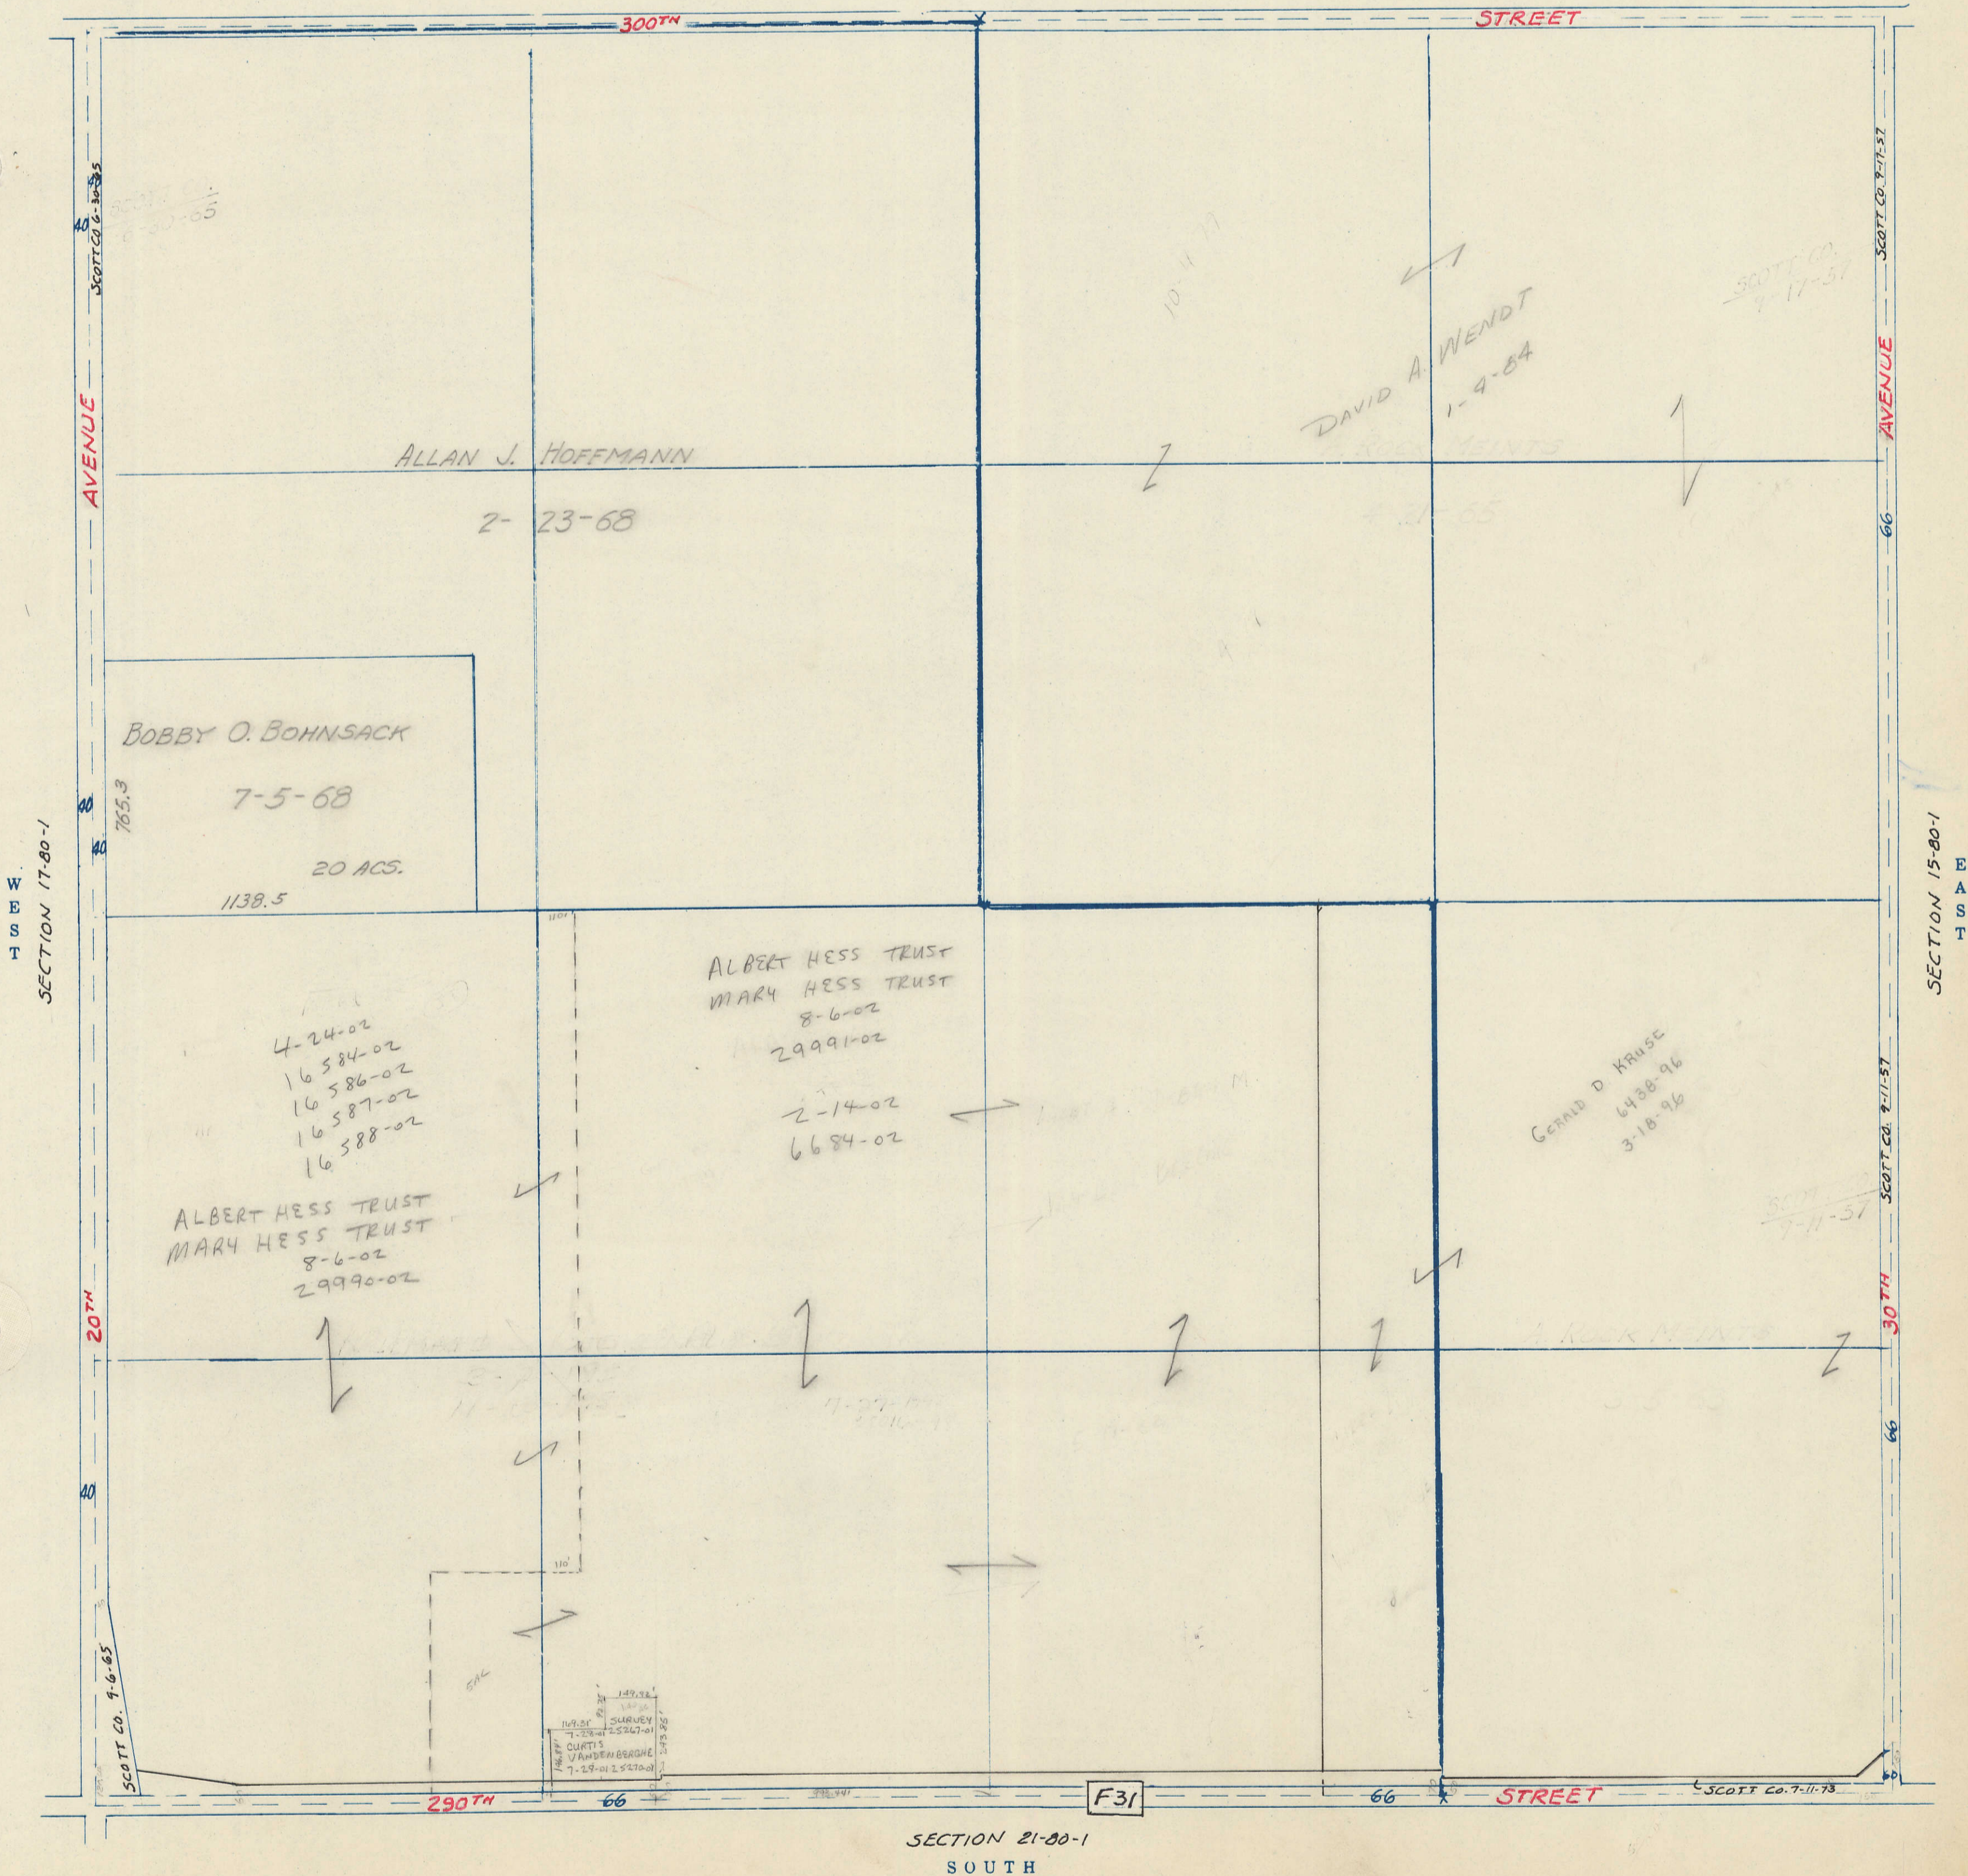

SECTION 16

Township 80-North; Range 1  
EAST OF THE FIFTH PRINCIPAL MERIDIAN

SCOTT COUNTY, IOWA  
LIBERTY TOWNSHIP

SCALE IN CHAINS

SCALE IN FEET

NORTH  
SECTION 9-80-1

Transfer Page 762-301

SECTION 21-80-1  
SOUTH