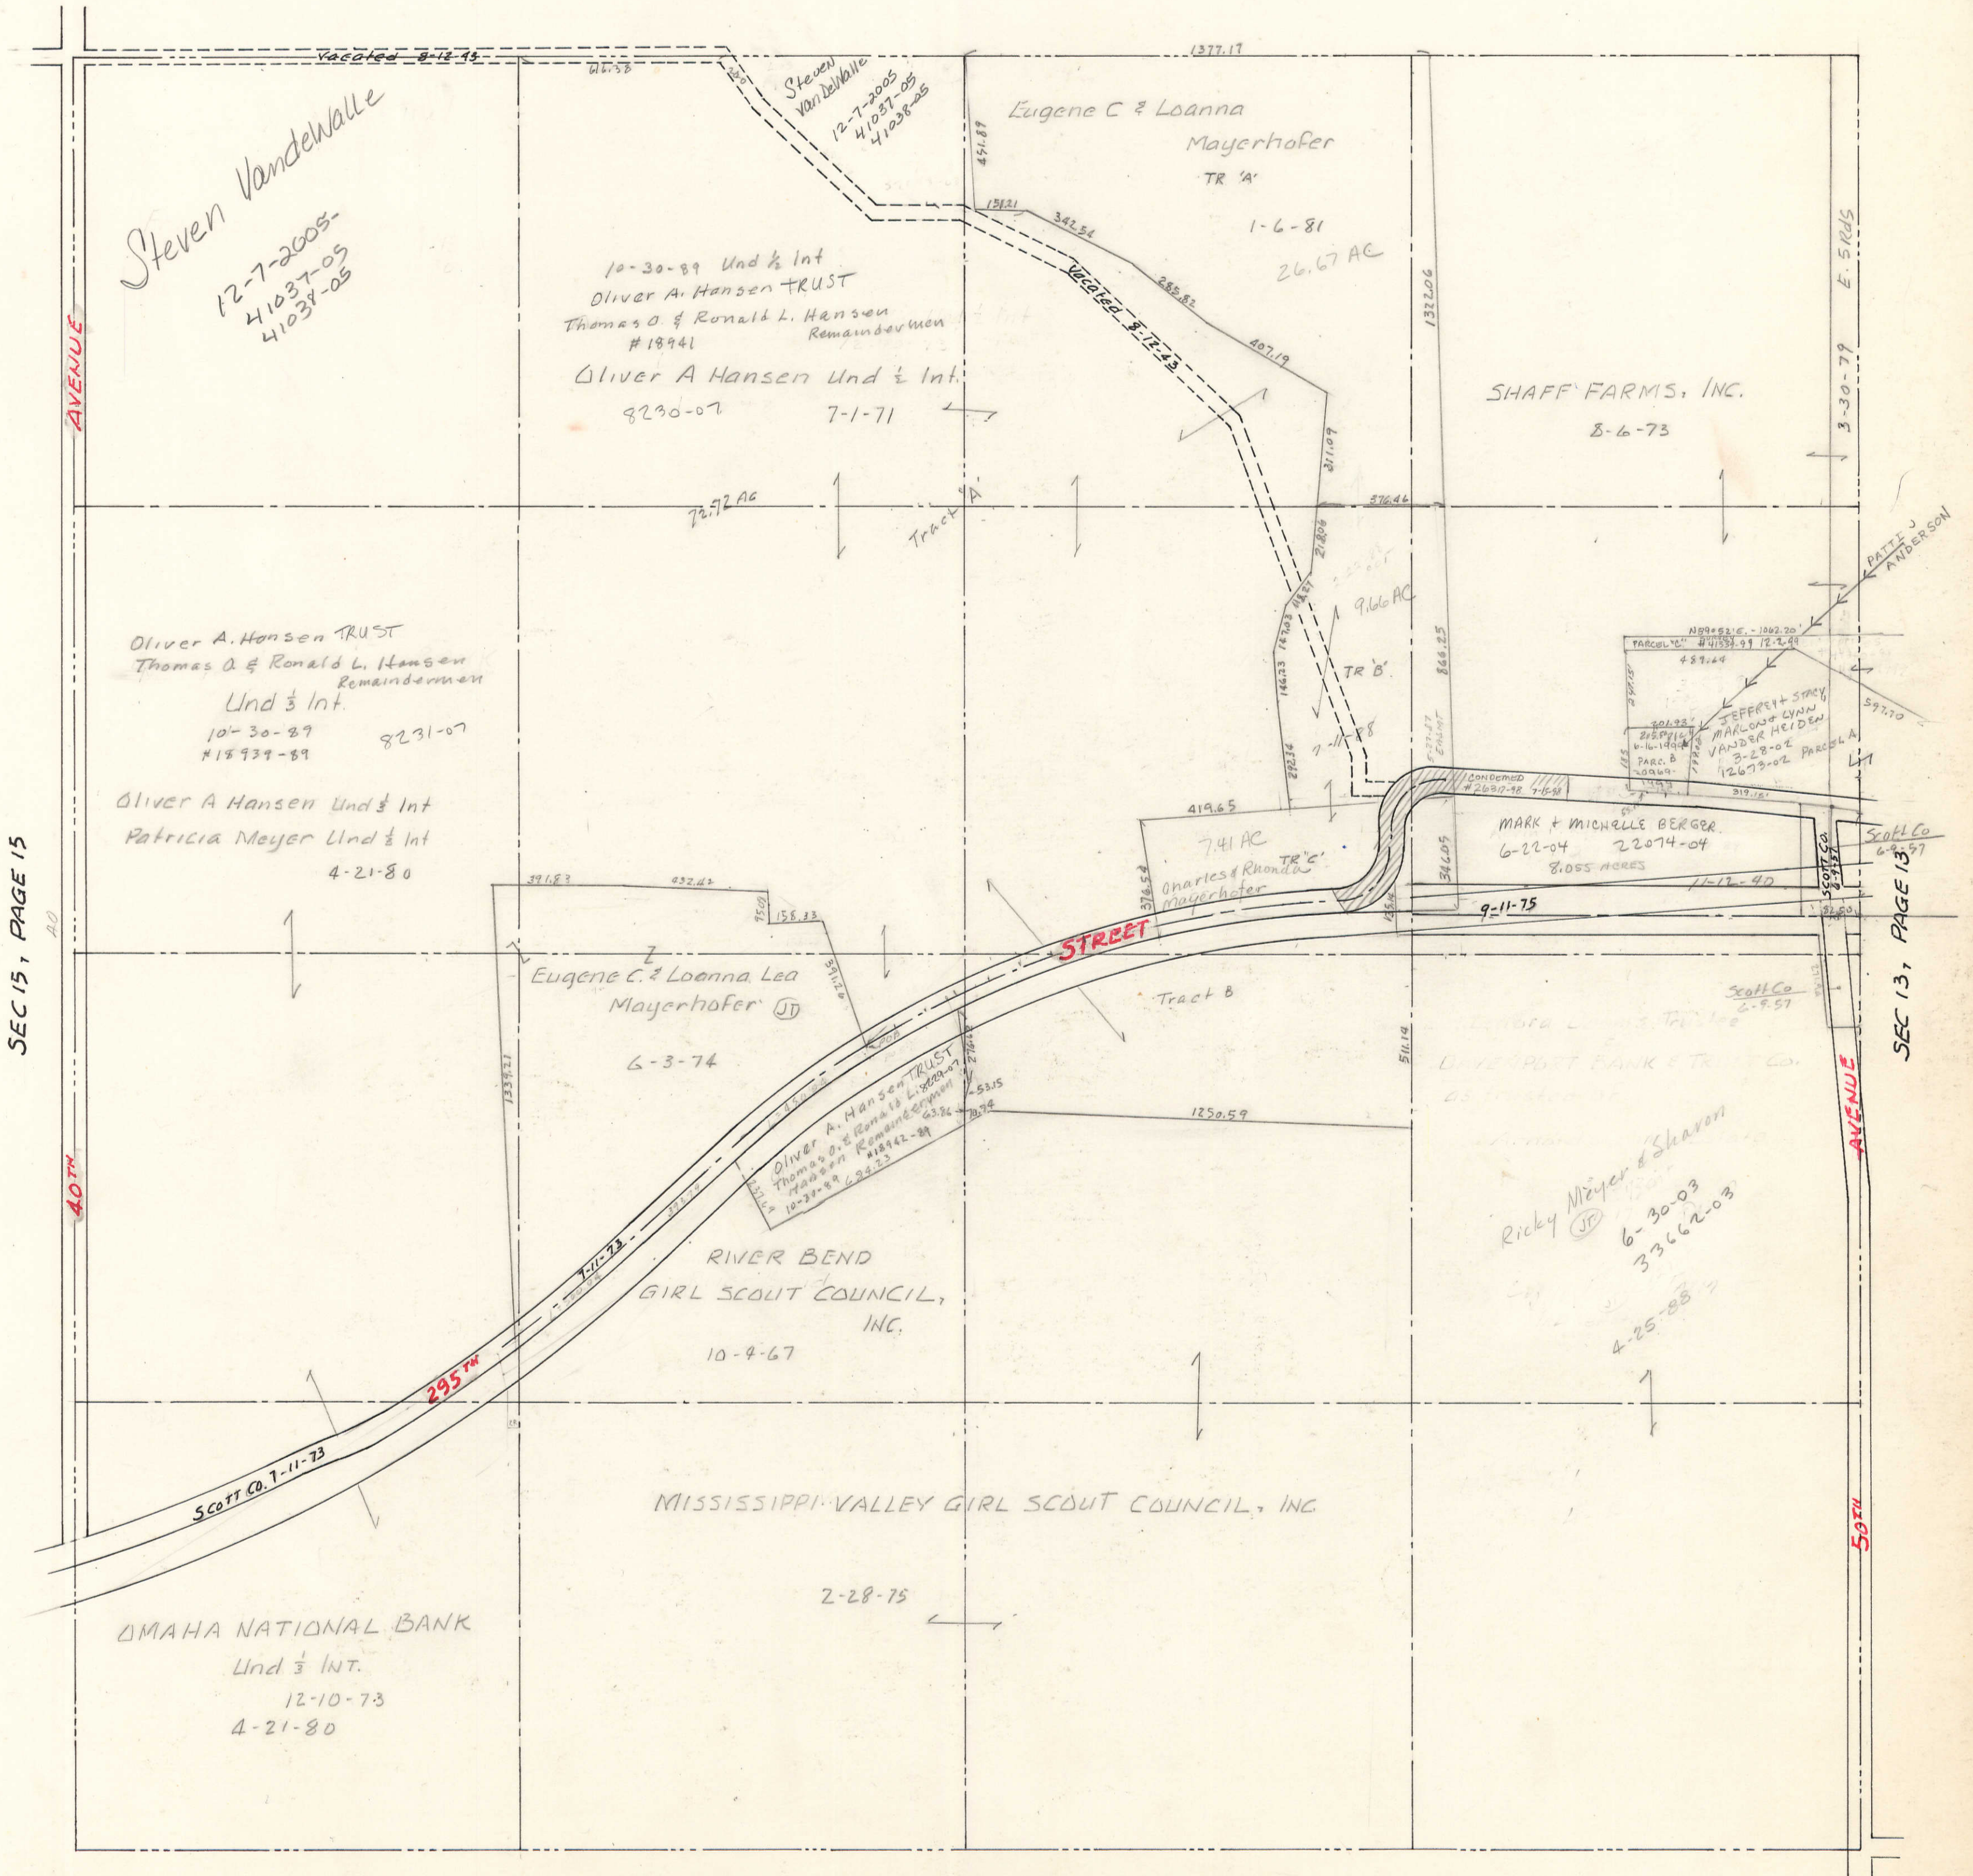

SECTION 14

TOWNSHIP 80 N., RANGE 1 E. OF THE 5TH P.M.
SCOTT COUNTY, IOWA.
LIBERTY TOWNSHIP

SCALE: 1 INCH = 330 FEET

SEC 11, PAGE 11

TRANSFER PAGE 7 Lds. 299

SEC 15, PAGE 15

SEC 13, PAGE 13

SEC 23, PAGE 23