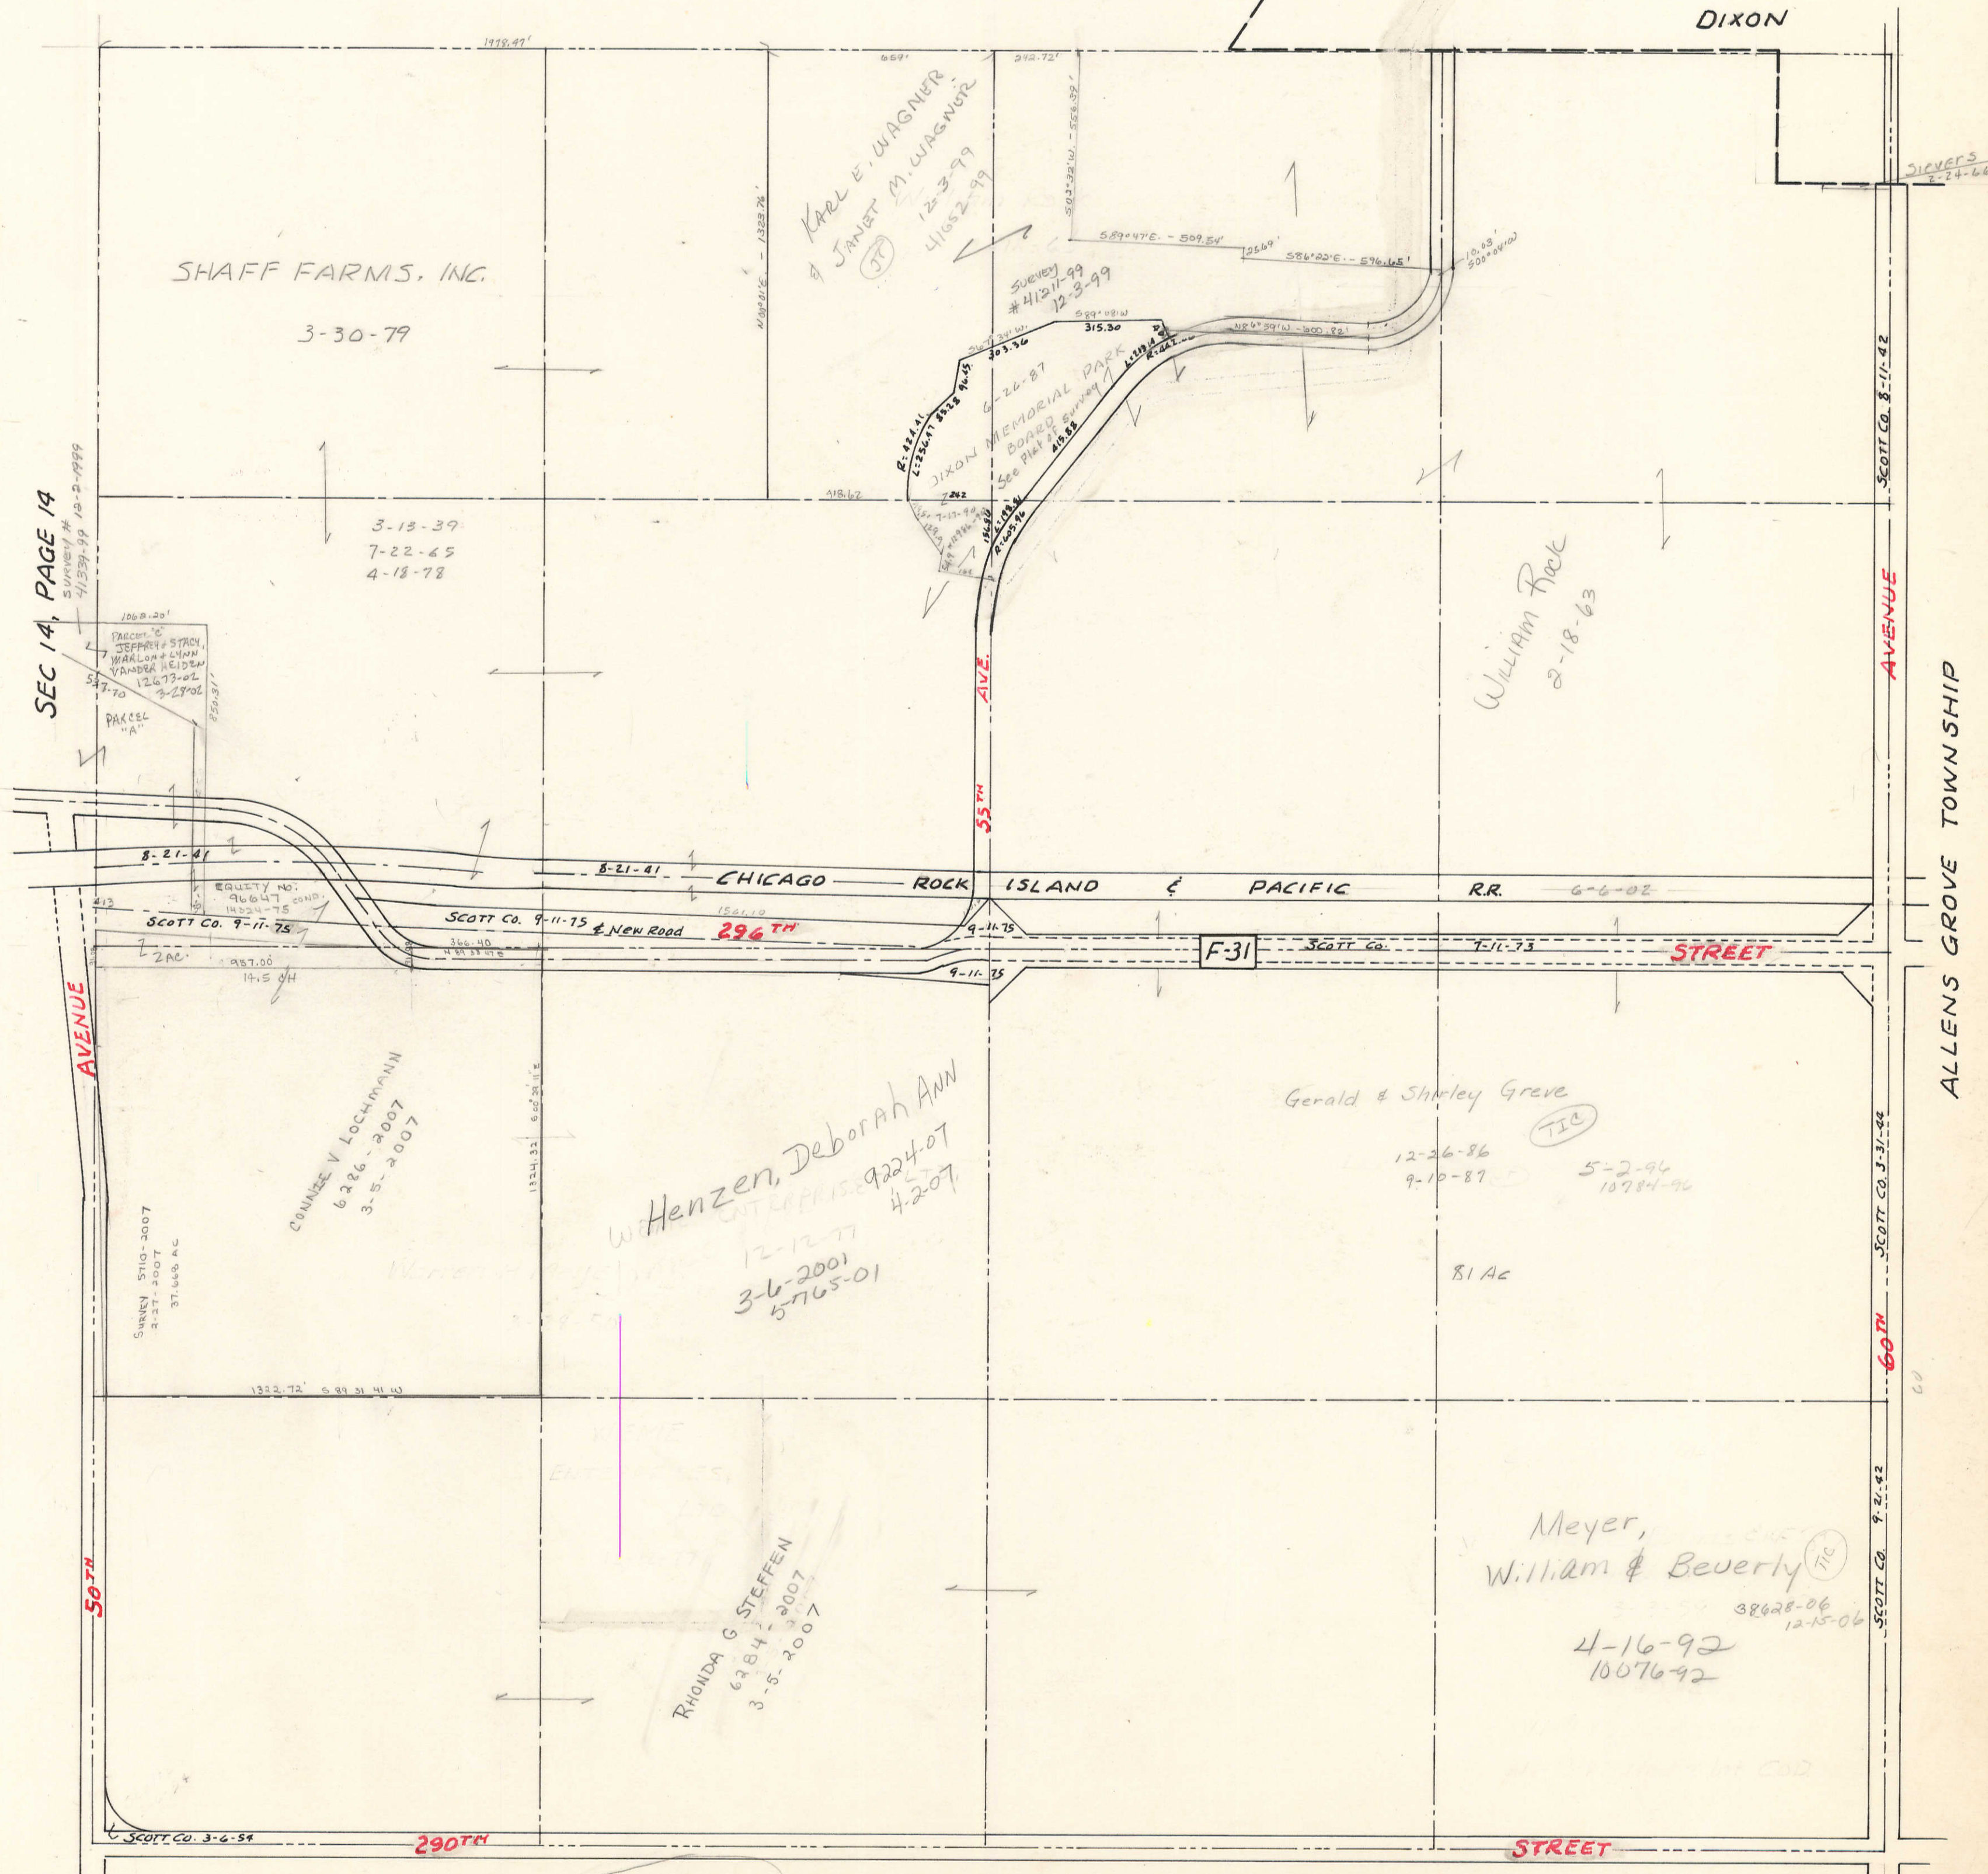

SECTION 13

TOWNSHIP 80 N., RANGE 1 E. OF THE 5TH P.M.
SCOTT COUNTY, IOWA

LIBERTY TOWNSHIP

SCALE: 1 INCH = 330 FEET

SEC 12, PAGE 12

TRANSFER PAGE 743-298

SEC 14, PAGE 14

DIXON