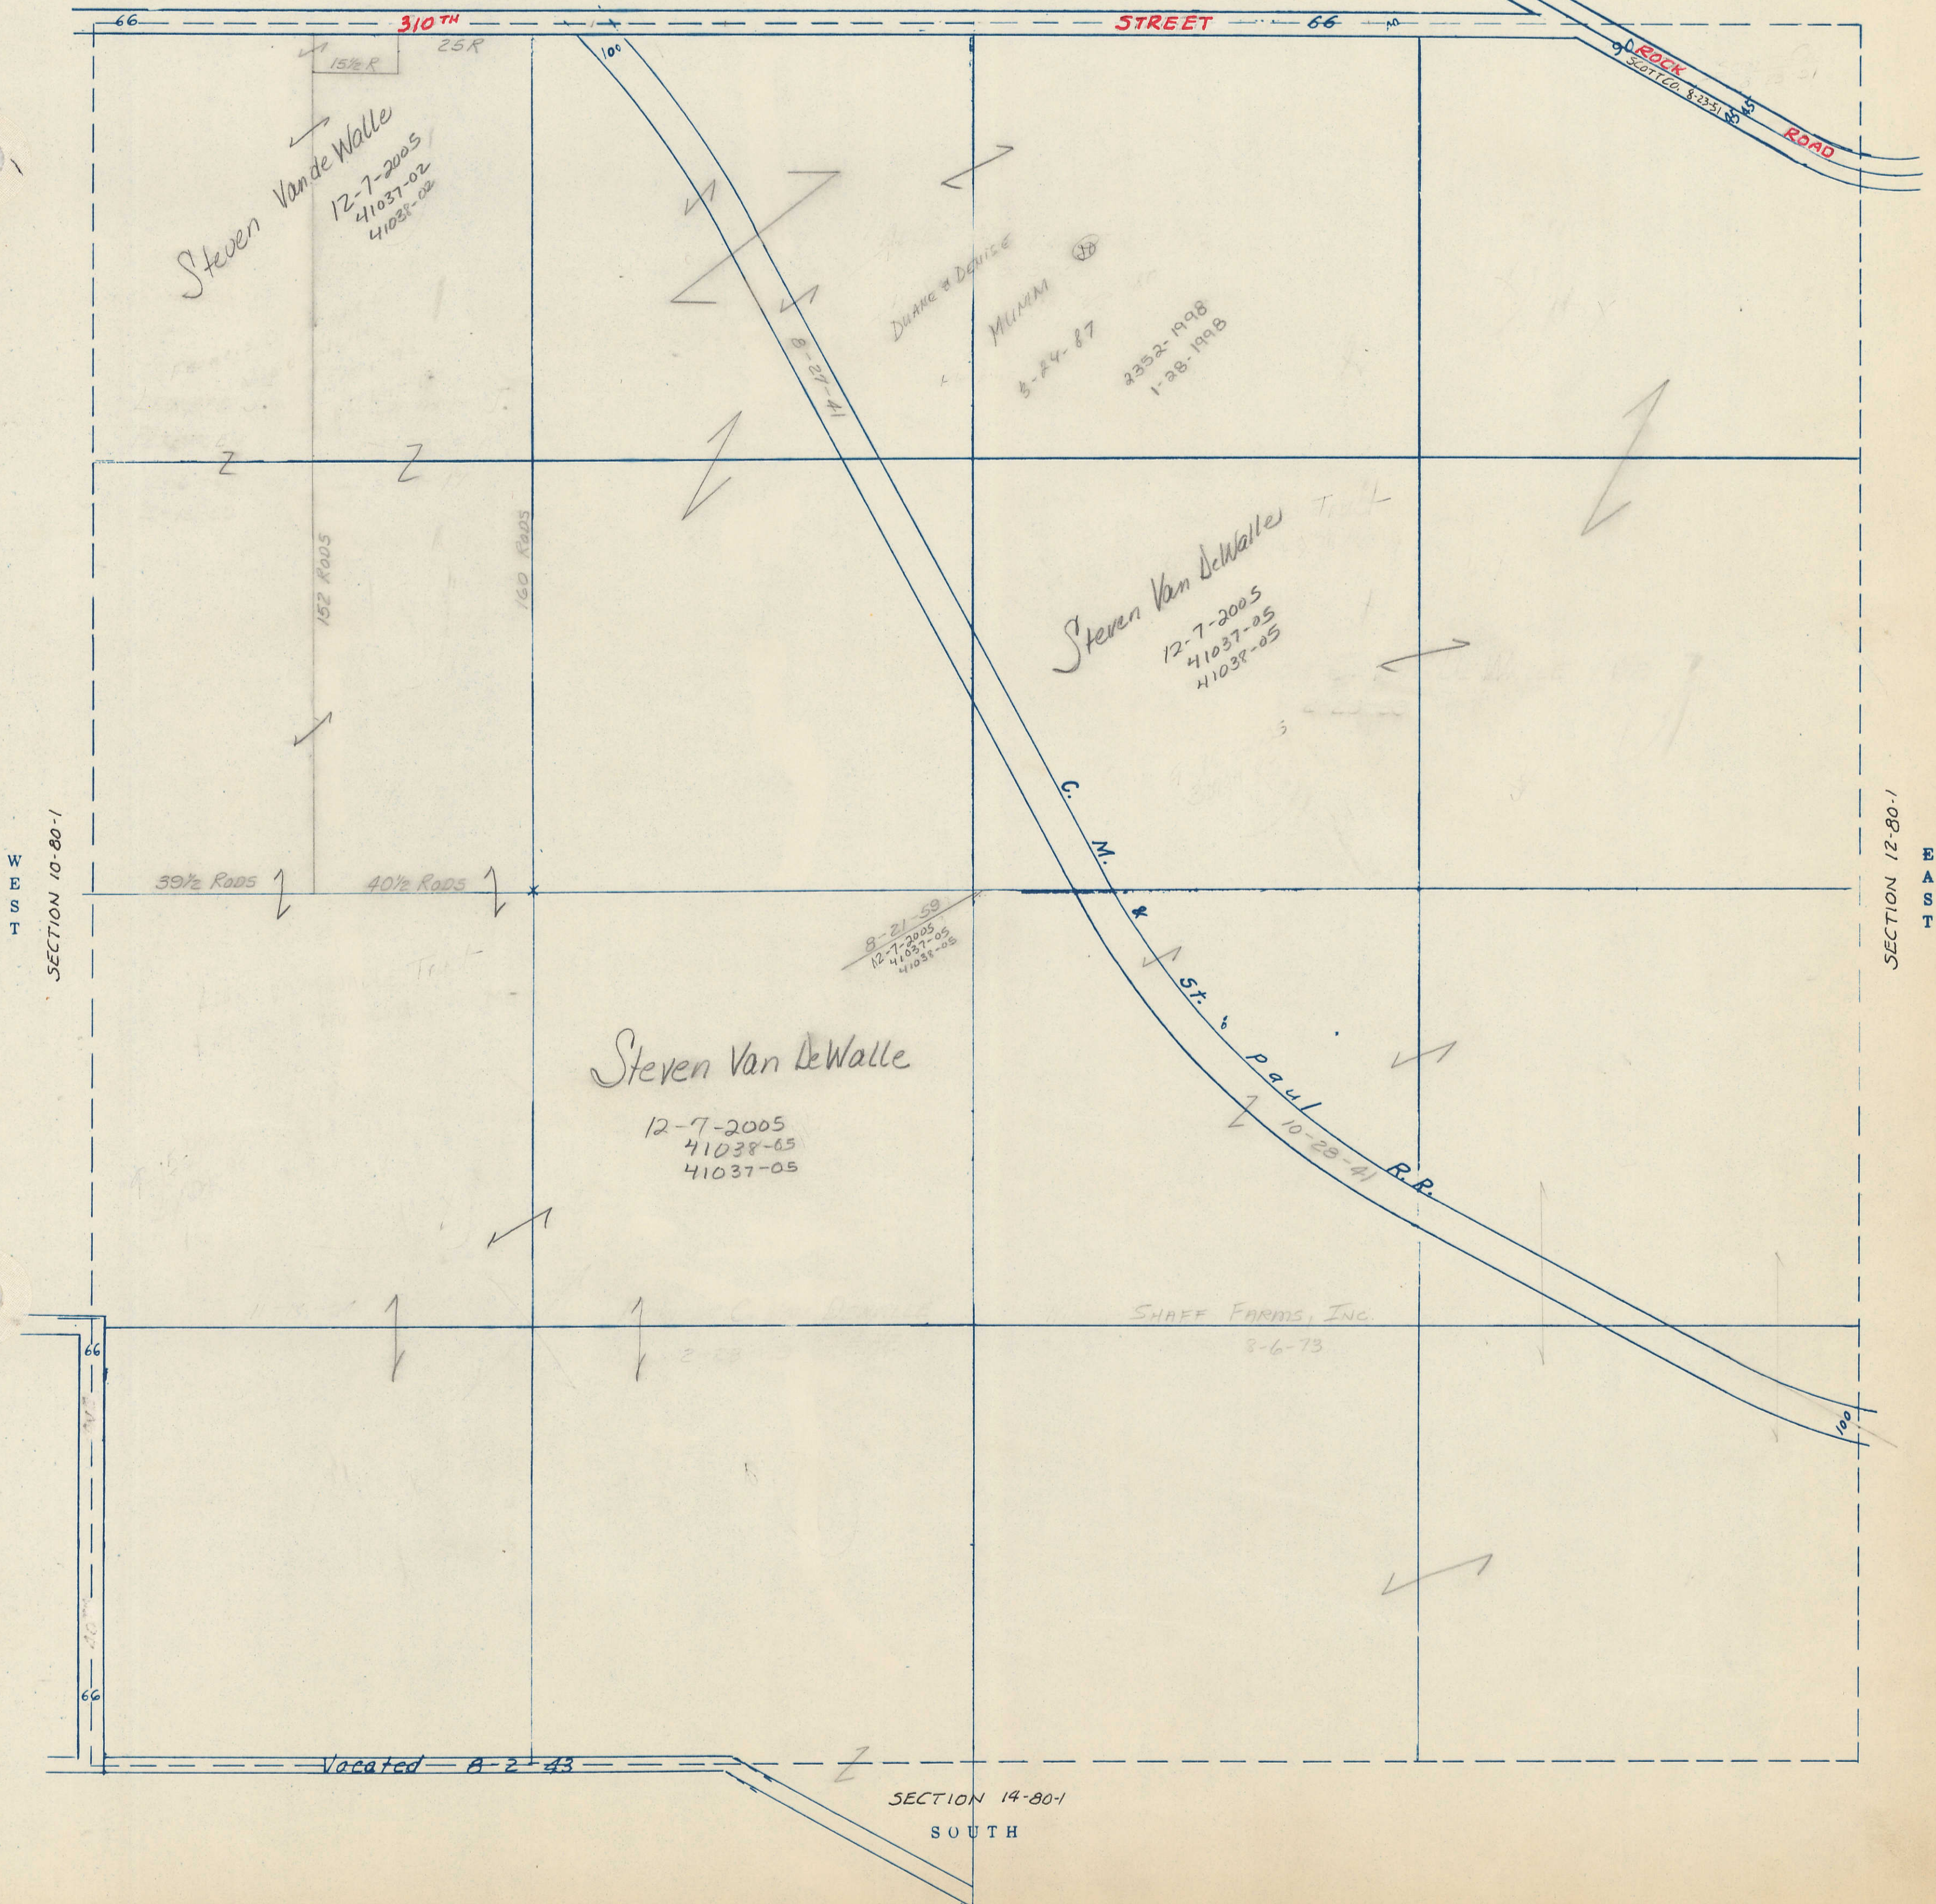

SECTION 11

Township 80-North; Range 1

EAST OF THE FIFTH PRINCIPAL MERIDIAN

SCOTT COUNTY, IOWA

LIBERTY TOWNSHIP

SCALE IN CHAINS

SCALE IN FEET

Transfer Page 71ds-296

NORTH SECTION 2-80-1

SOUTH SECTION 14-80-1