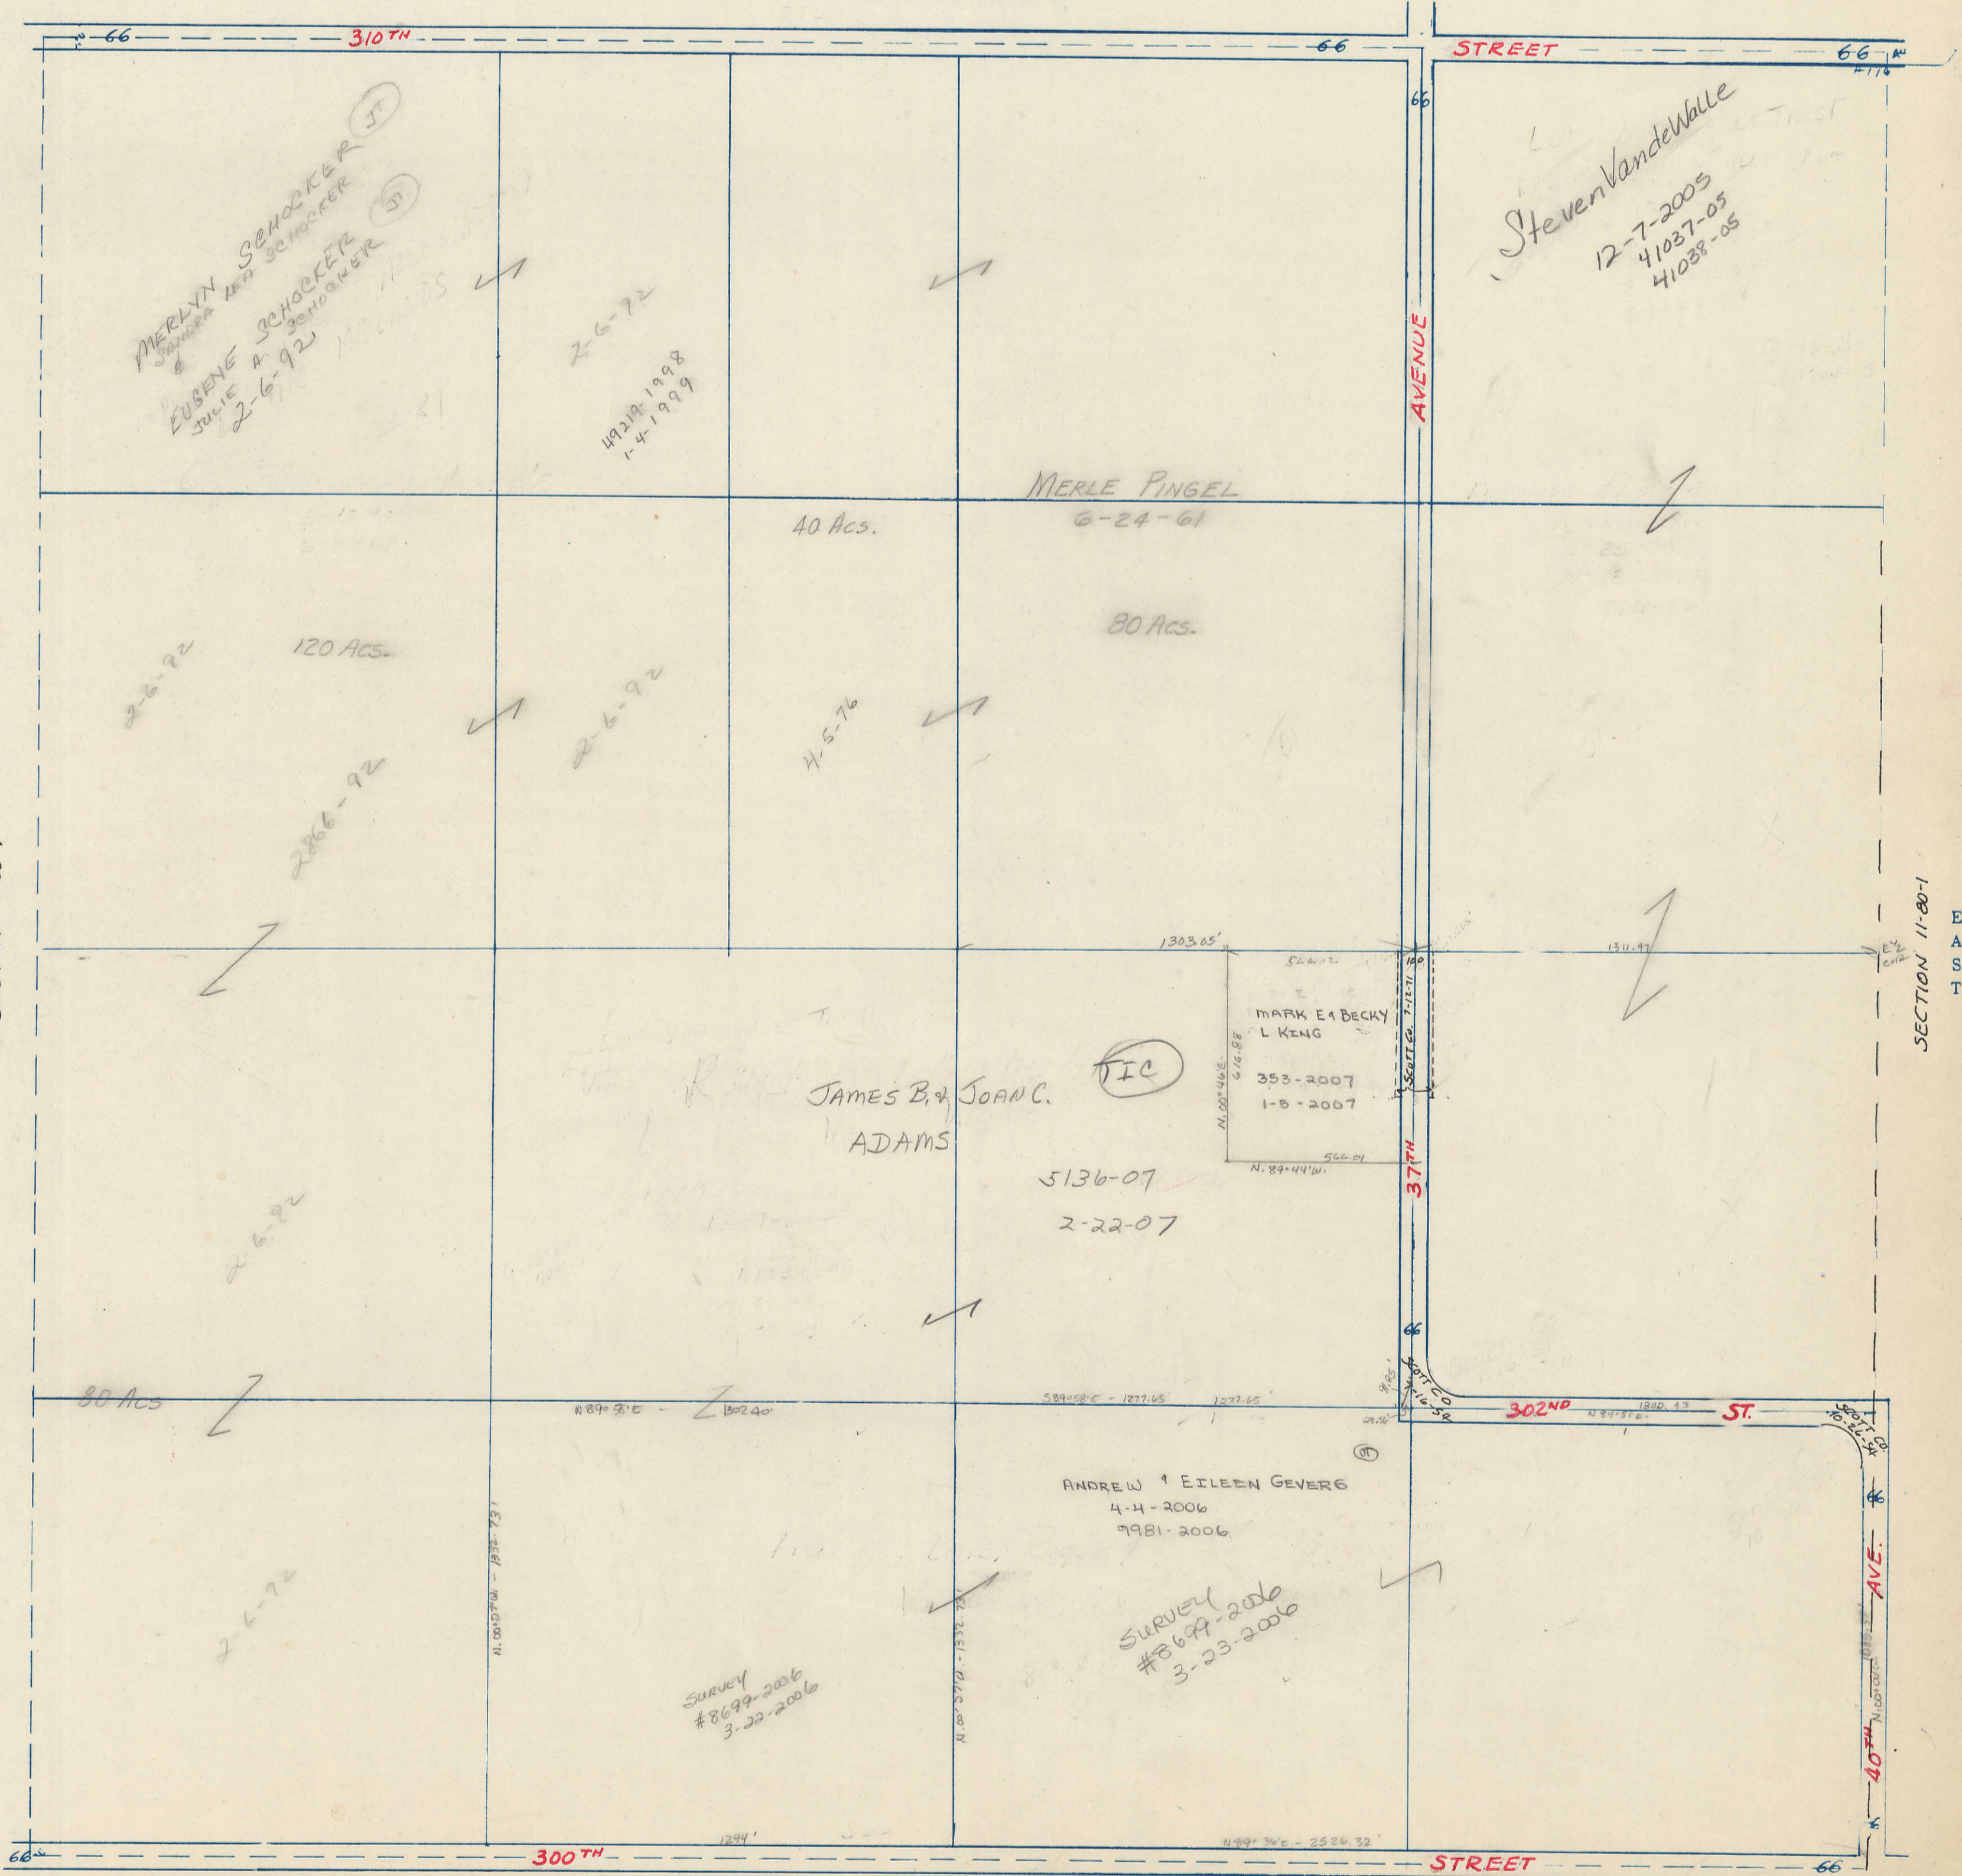

SECTION  
10

Township 80-North; Range 1

EAST OF THE FIFTH PRINCIPAL MERIDIAN

SCOTT COUNTY, IOWA

LIBERTY TOWNSHIP

SCALE IN CHAINS

SCALE IN FEET

Transfer Page 11ds:295

NORTH  
SECTION 3-80-1

SECTION 15-80-1

SOUTH

SECTION 9-80-1

SECTION 11-80-1