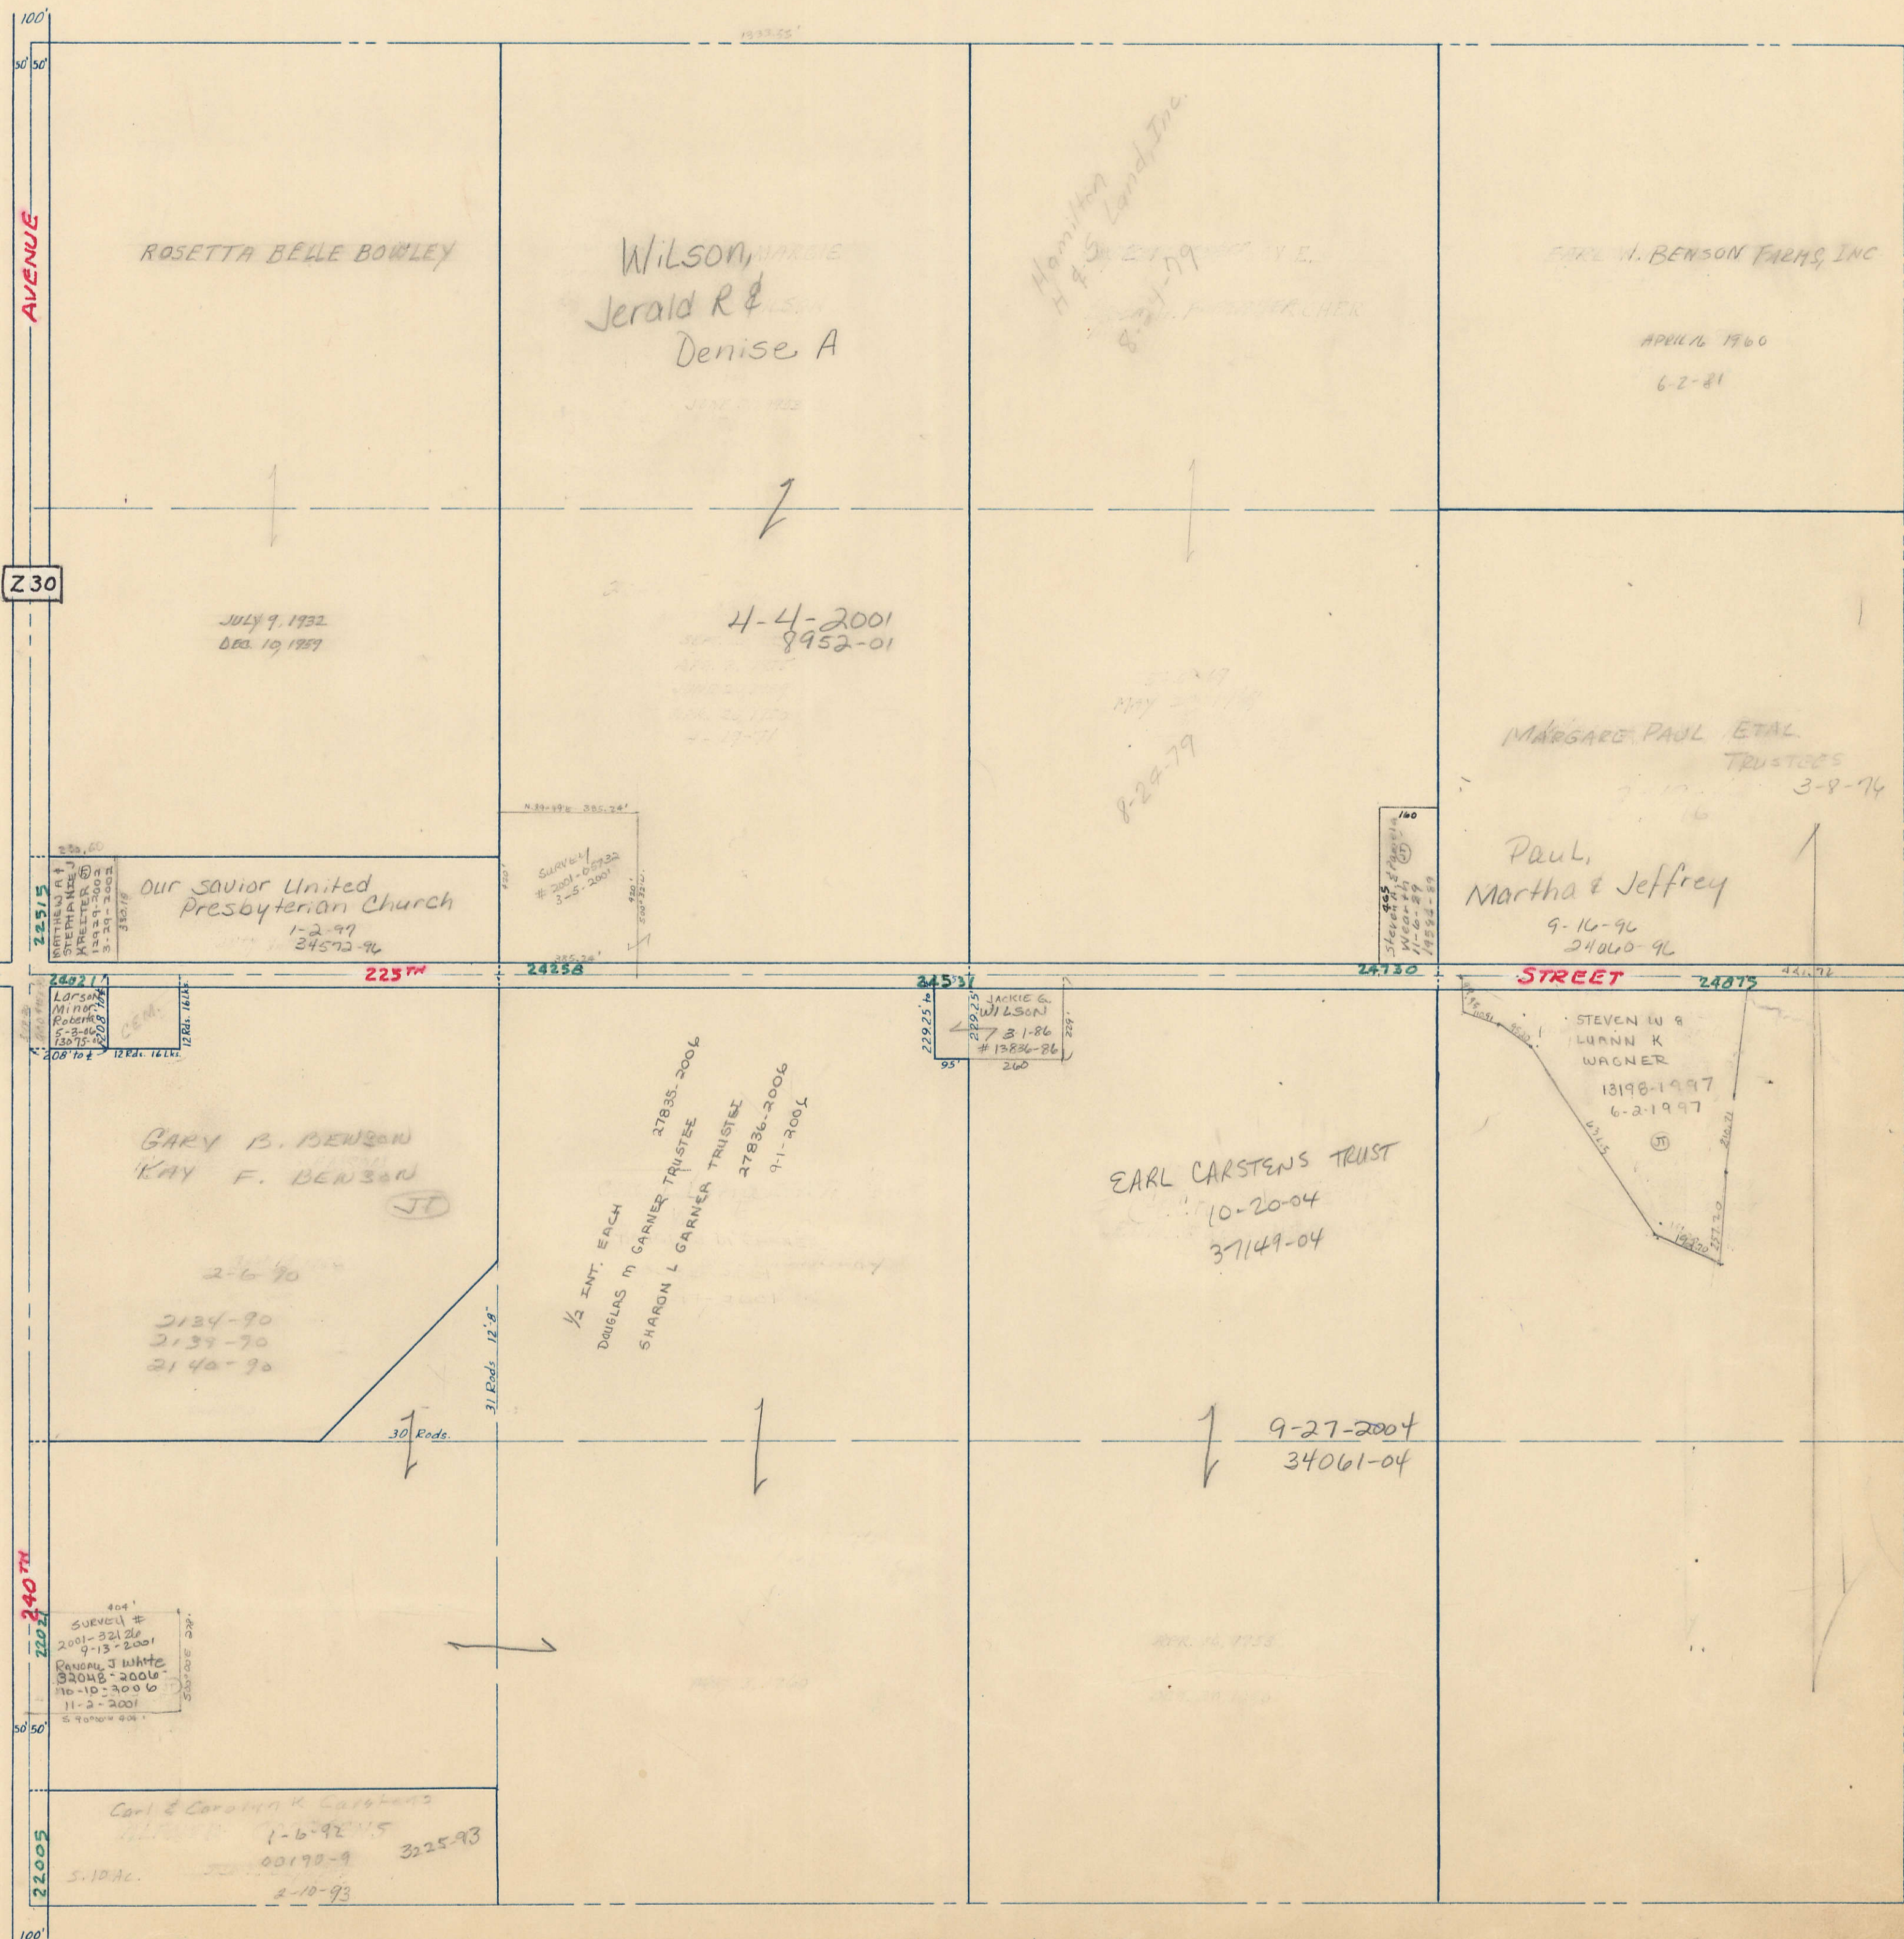

SECTION 19  
TOWNSHIP 79 NORTH, RANGE 5 EAST,  
5<sup>TH</sup> PRINCIPAL MERIDIAN  
LE CLAIRE TOWNSHIP  
SCOTT COUNTY, IOWA

TRANSFER PAGE 271

SCALE : 1 INCH = 330 FEET

SECTION 18 PAGE 18

SECTION 24-79-4 PAGE 24