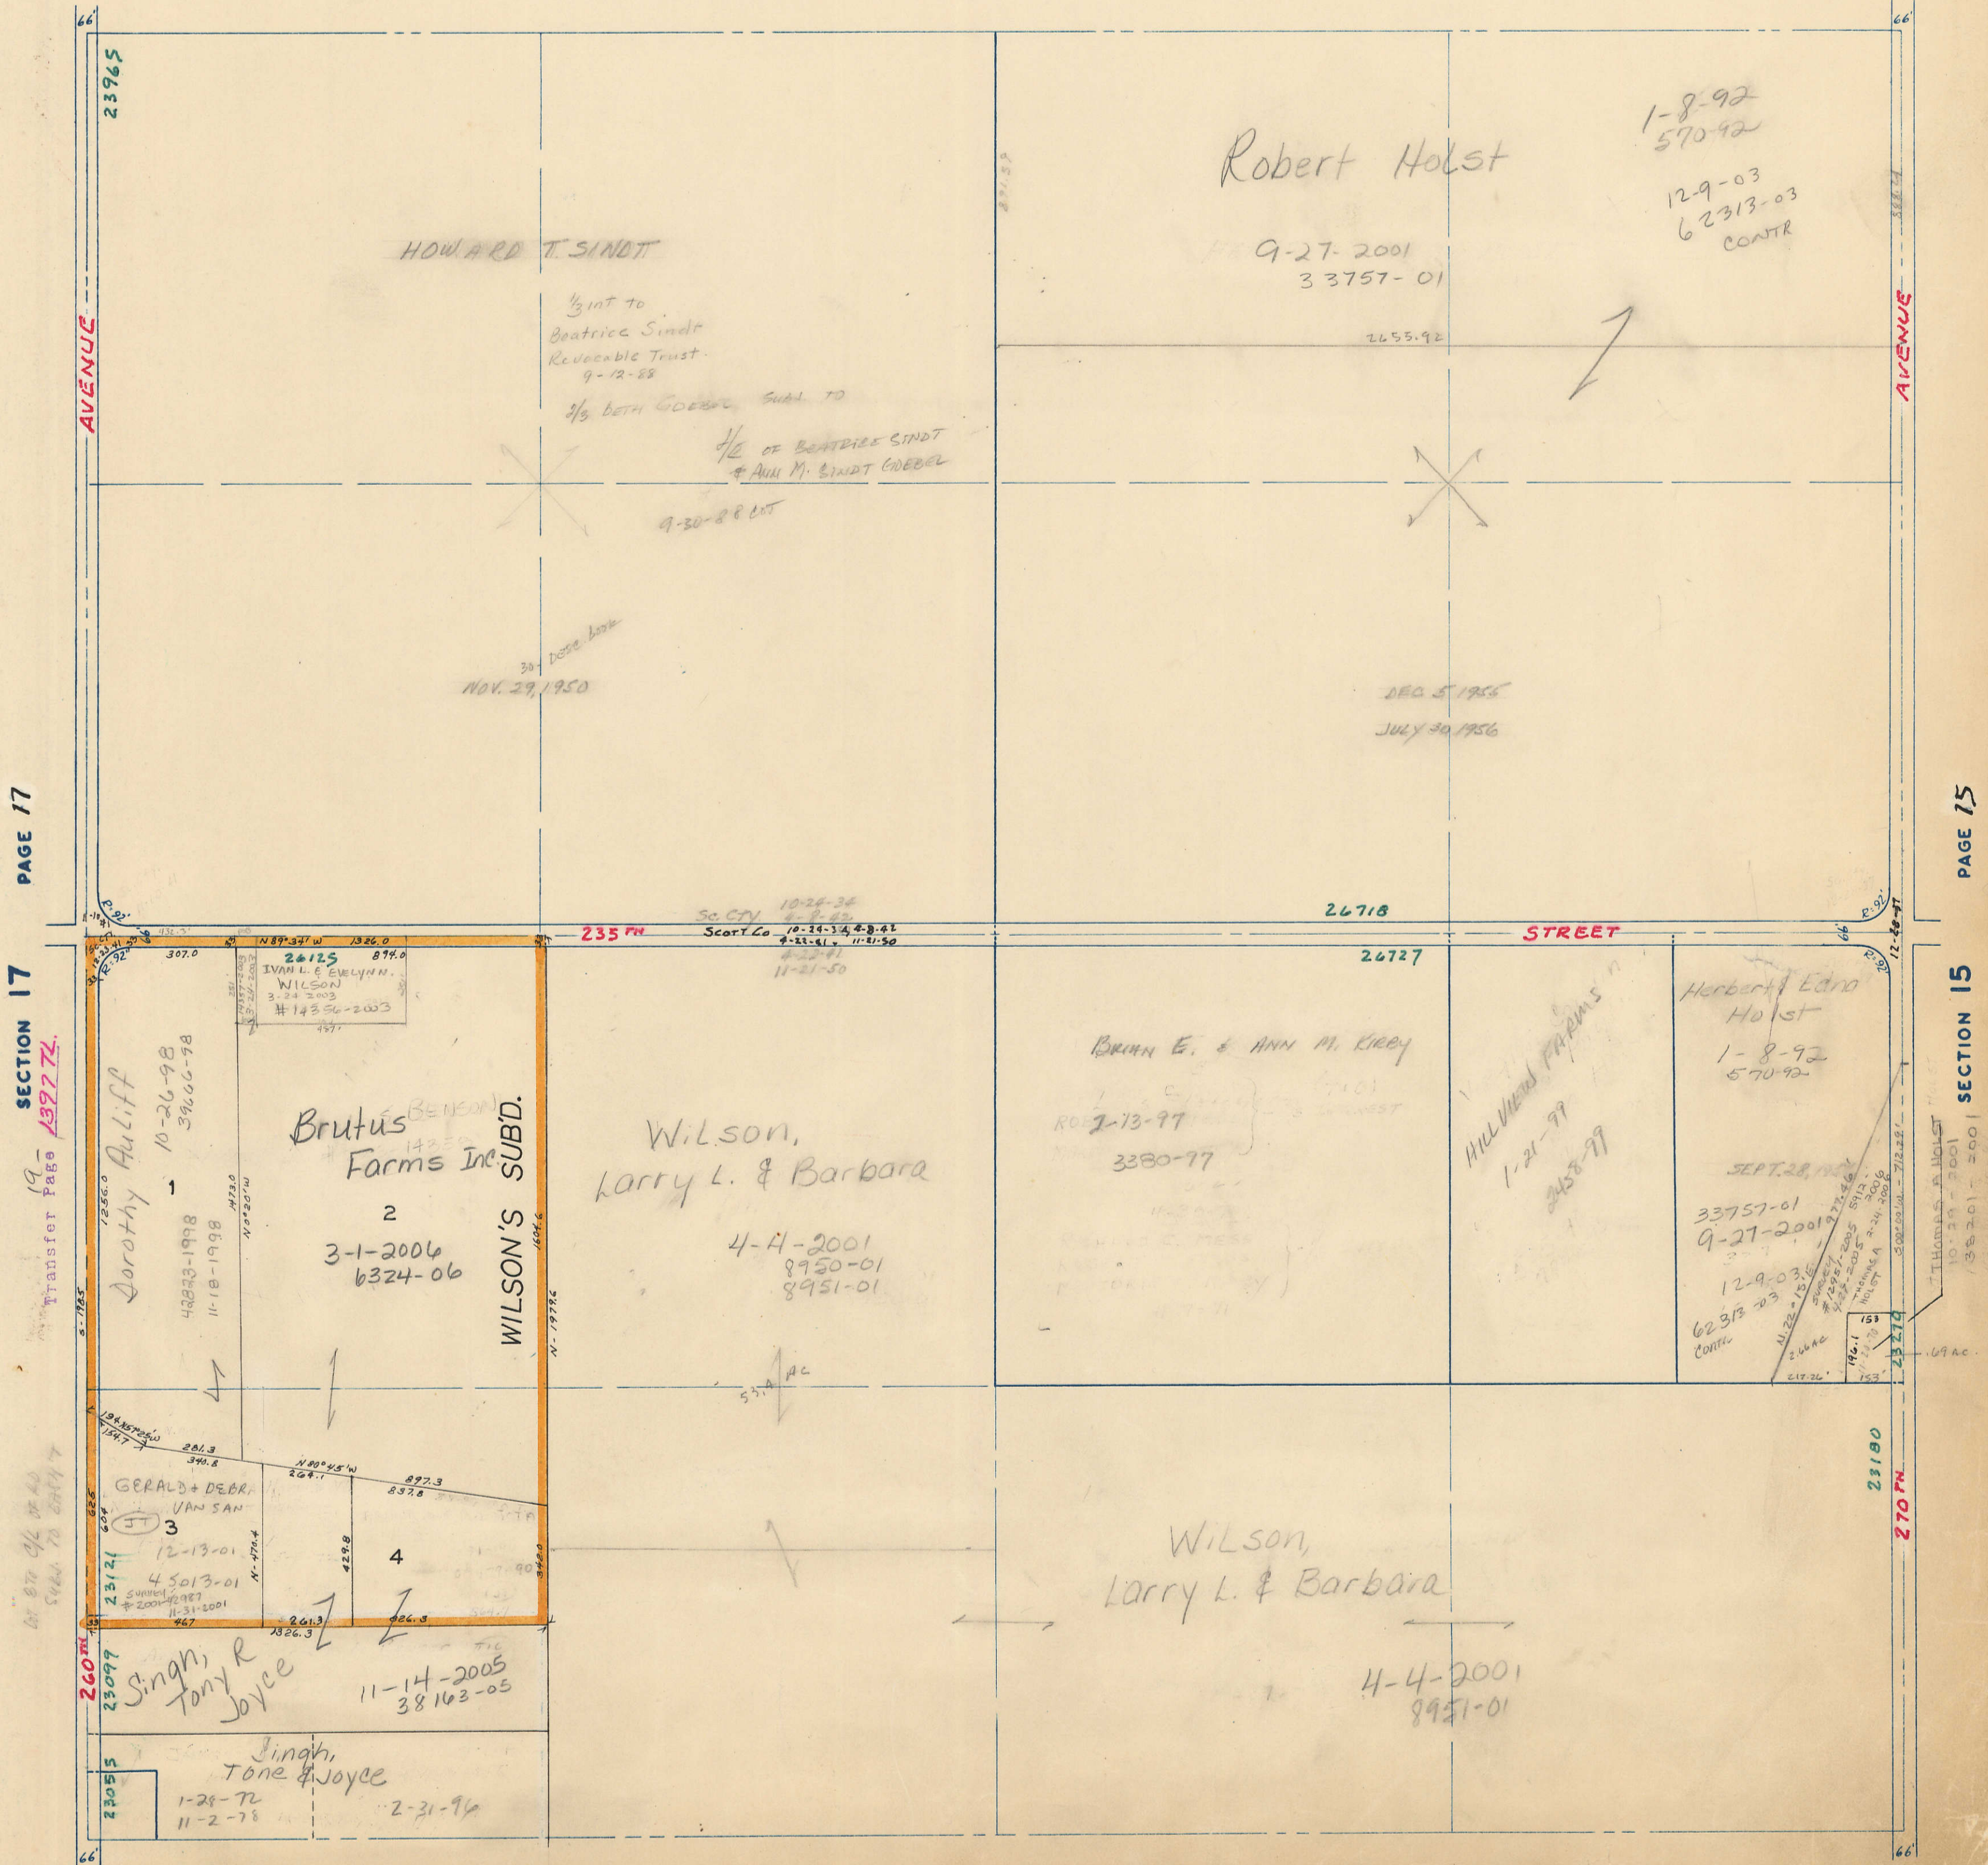

SECTION 16  
TOWNSHIP 79 NORTH, RANGE 5 EAST,  
5<sup>TH</sup> PRINCIPAL MERIDIAN  
LE CLAIRE TOWNSHIP  
SCOTT COUNTY, IOWA

TRANSFER PAGE 268

SCALE: 1 INCH = 330 FEET

SECTION 9, PRINCETON TWP.

PAGE 17

SECTION 17