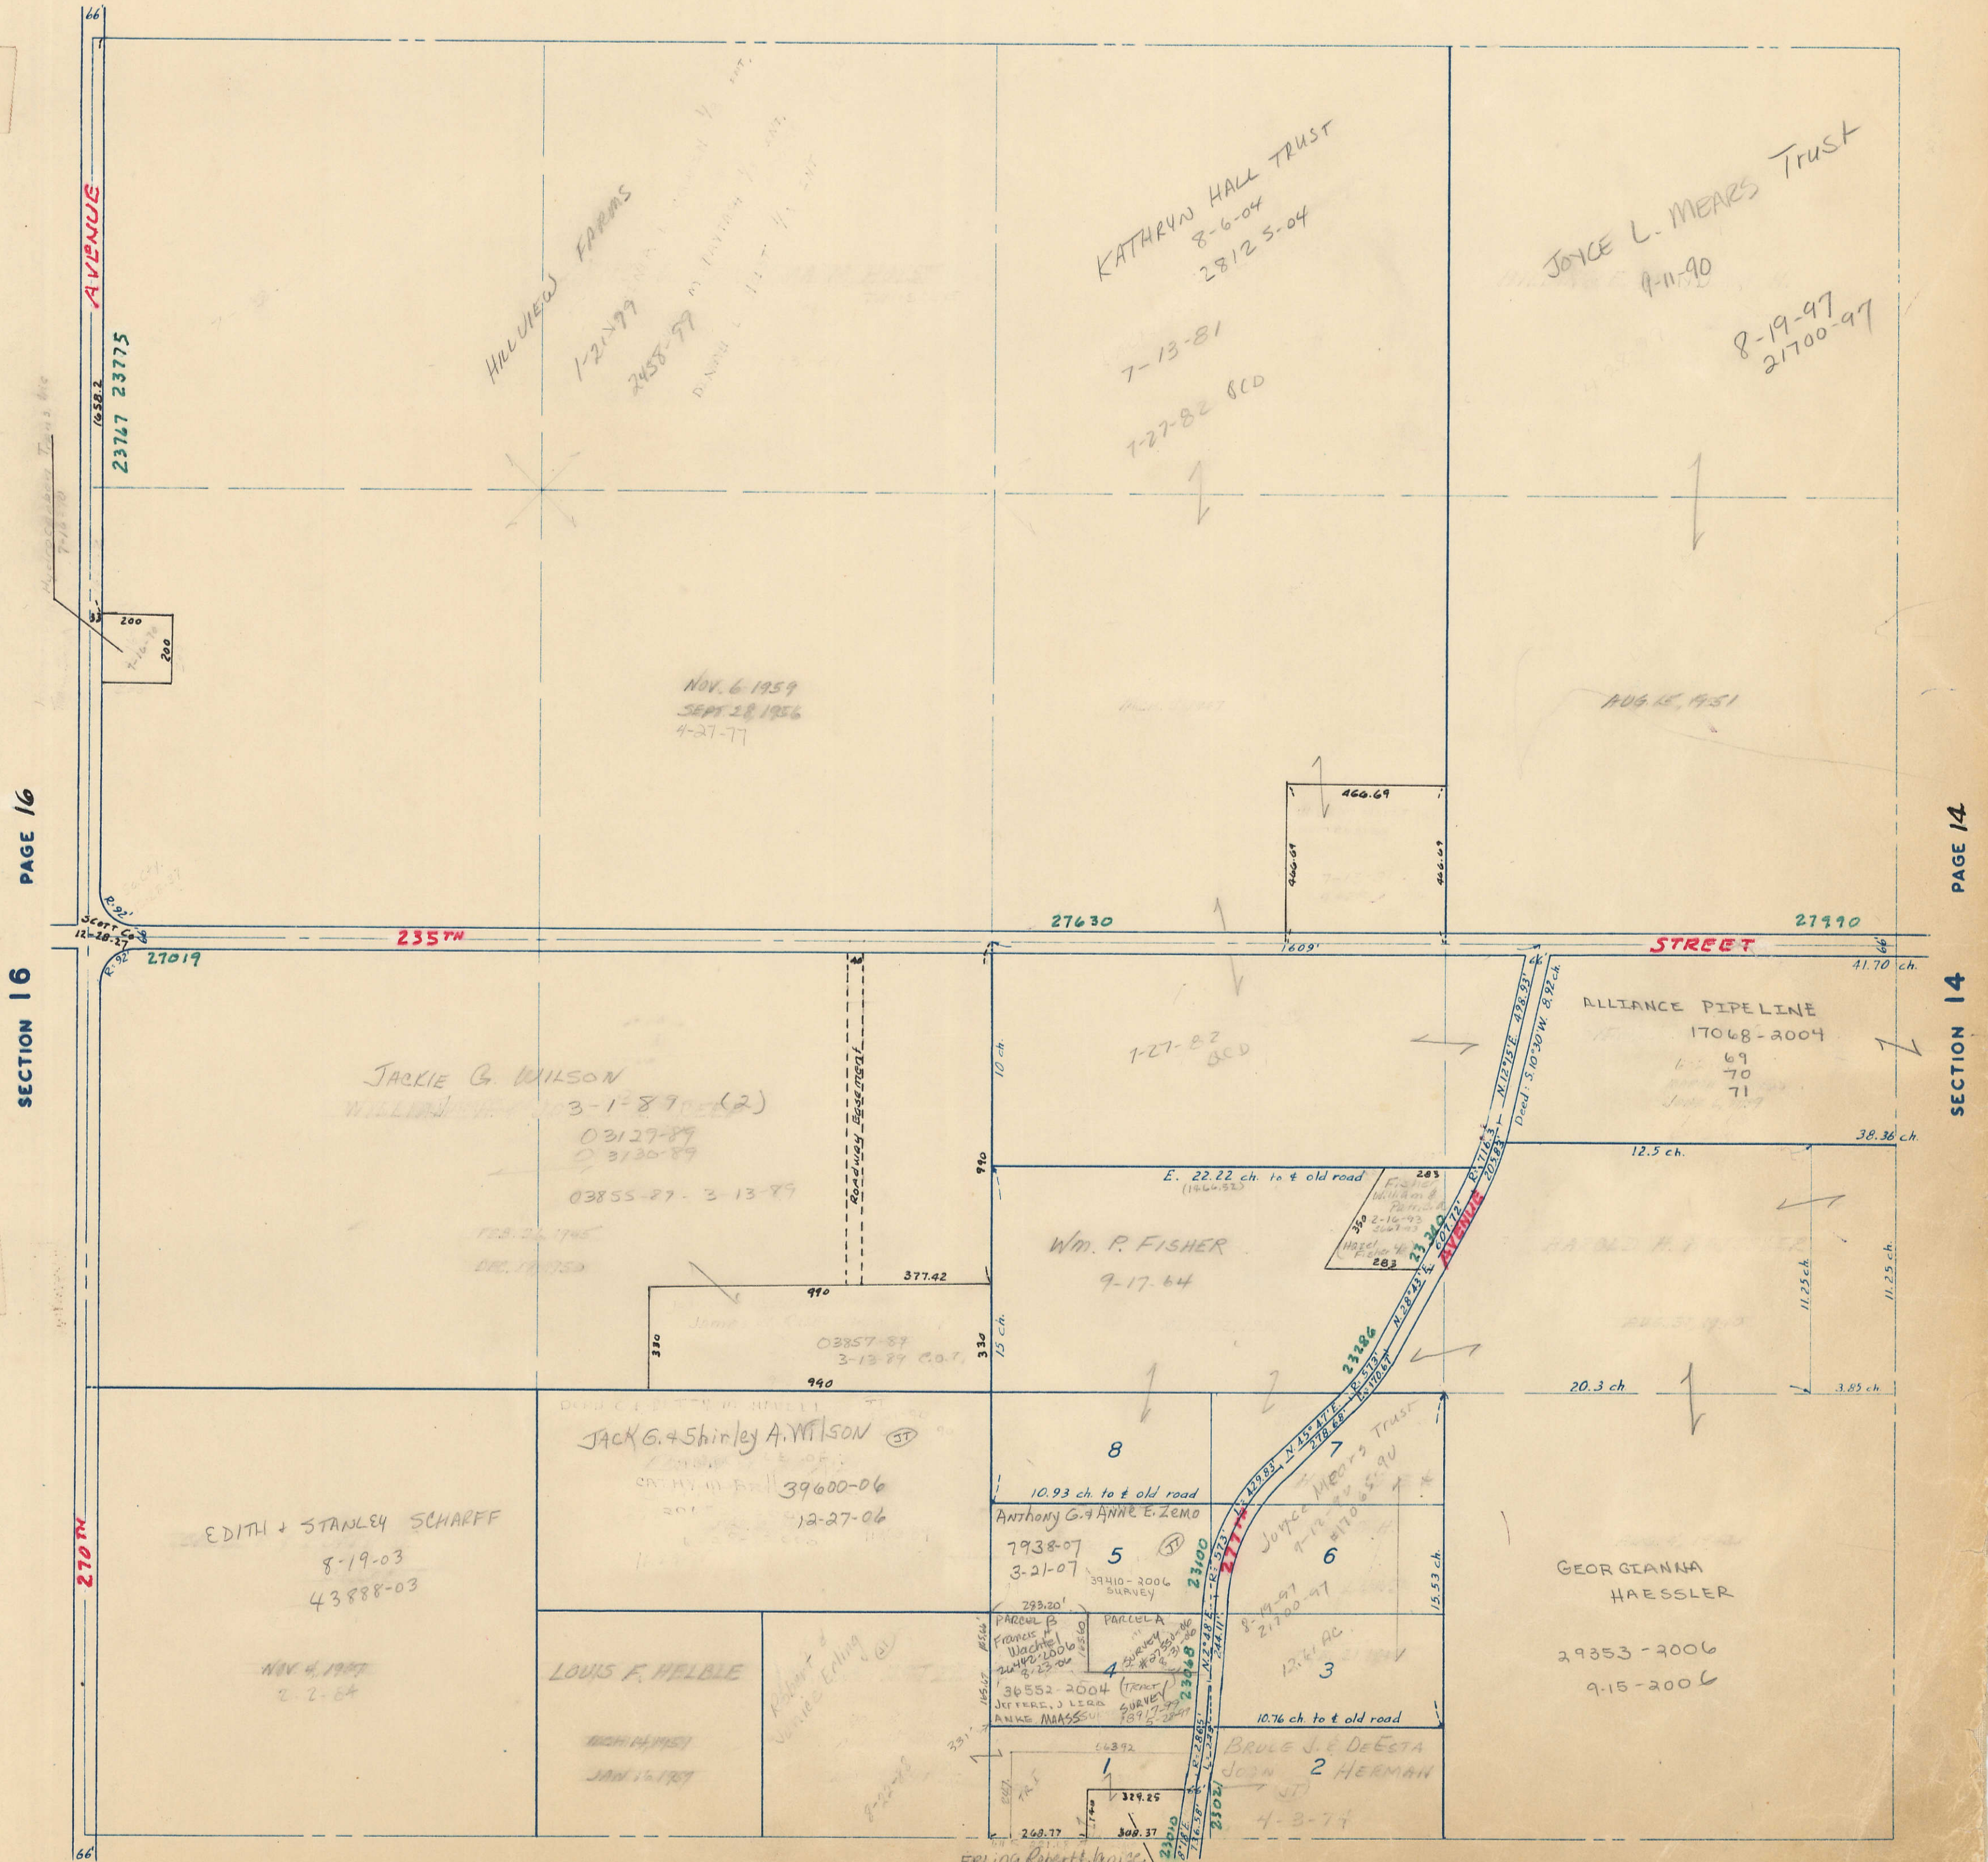

SECTION 15
TOWNSHIP 79 NORTH, RANGE 5 EAST,
5TH PRINCIPAL MERIDIAN
LE CLAIRE TOWNSHIP
SCOTT COUNTY, IOWA

SCALE: 1 INCH = 330 FEET

765
TRANSFER PAGE 267

SECTION 10, PRINCETON TWP.

SECTION 16 PAGE 16

SECTION 14 PAGE 14