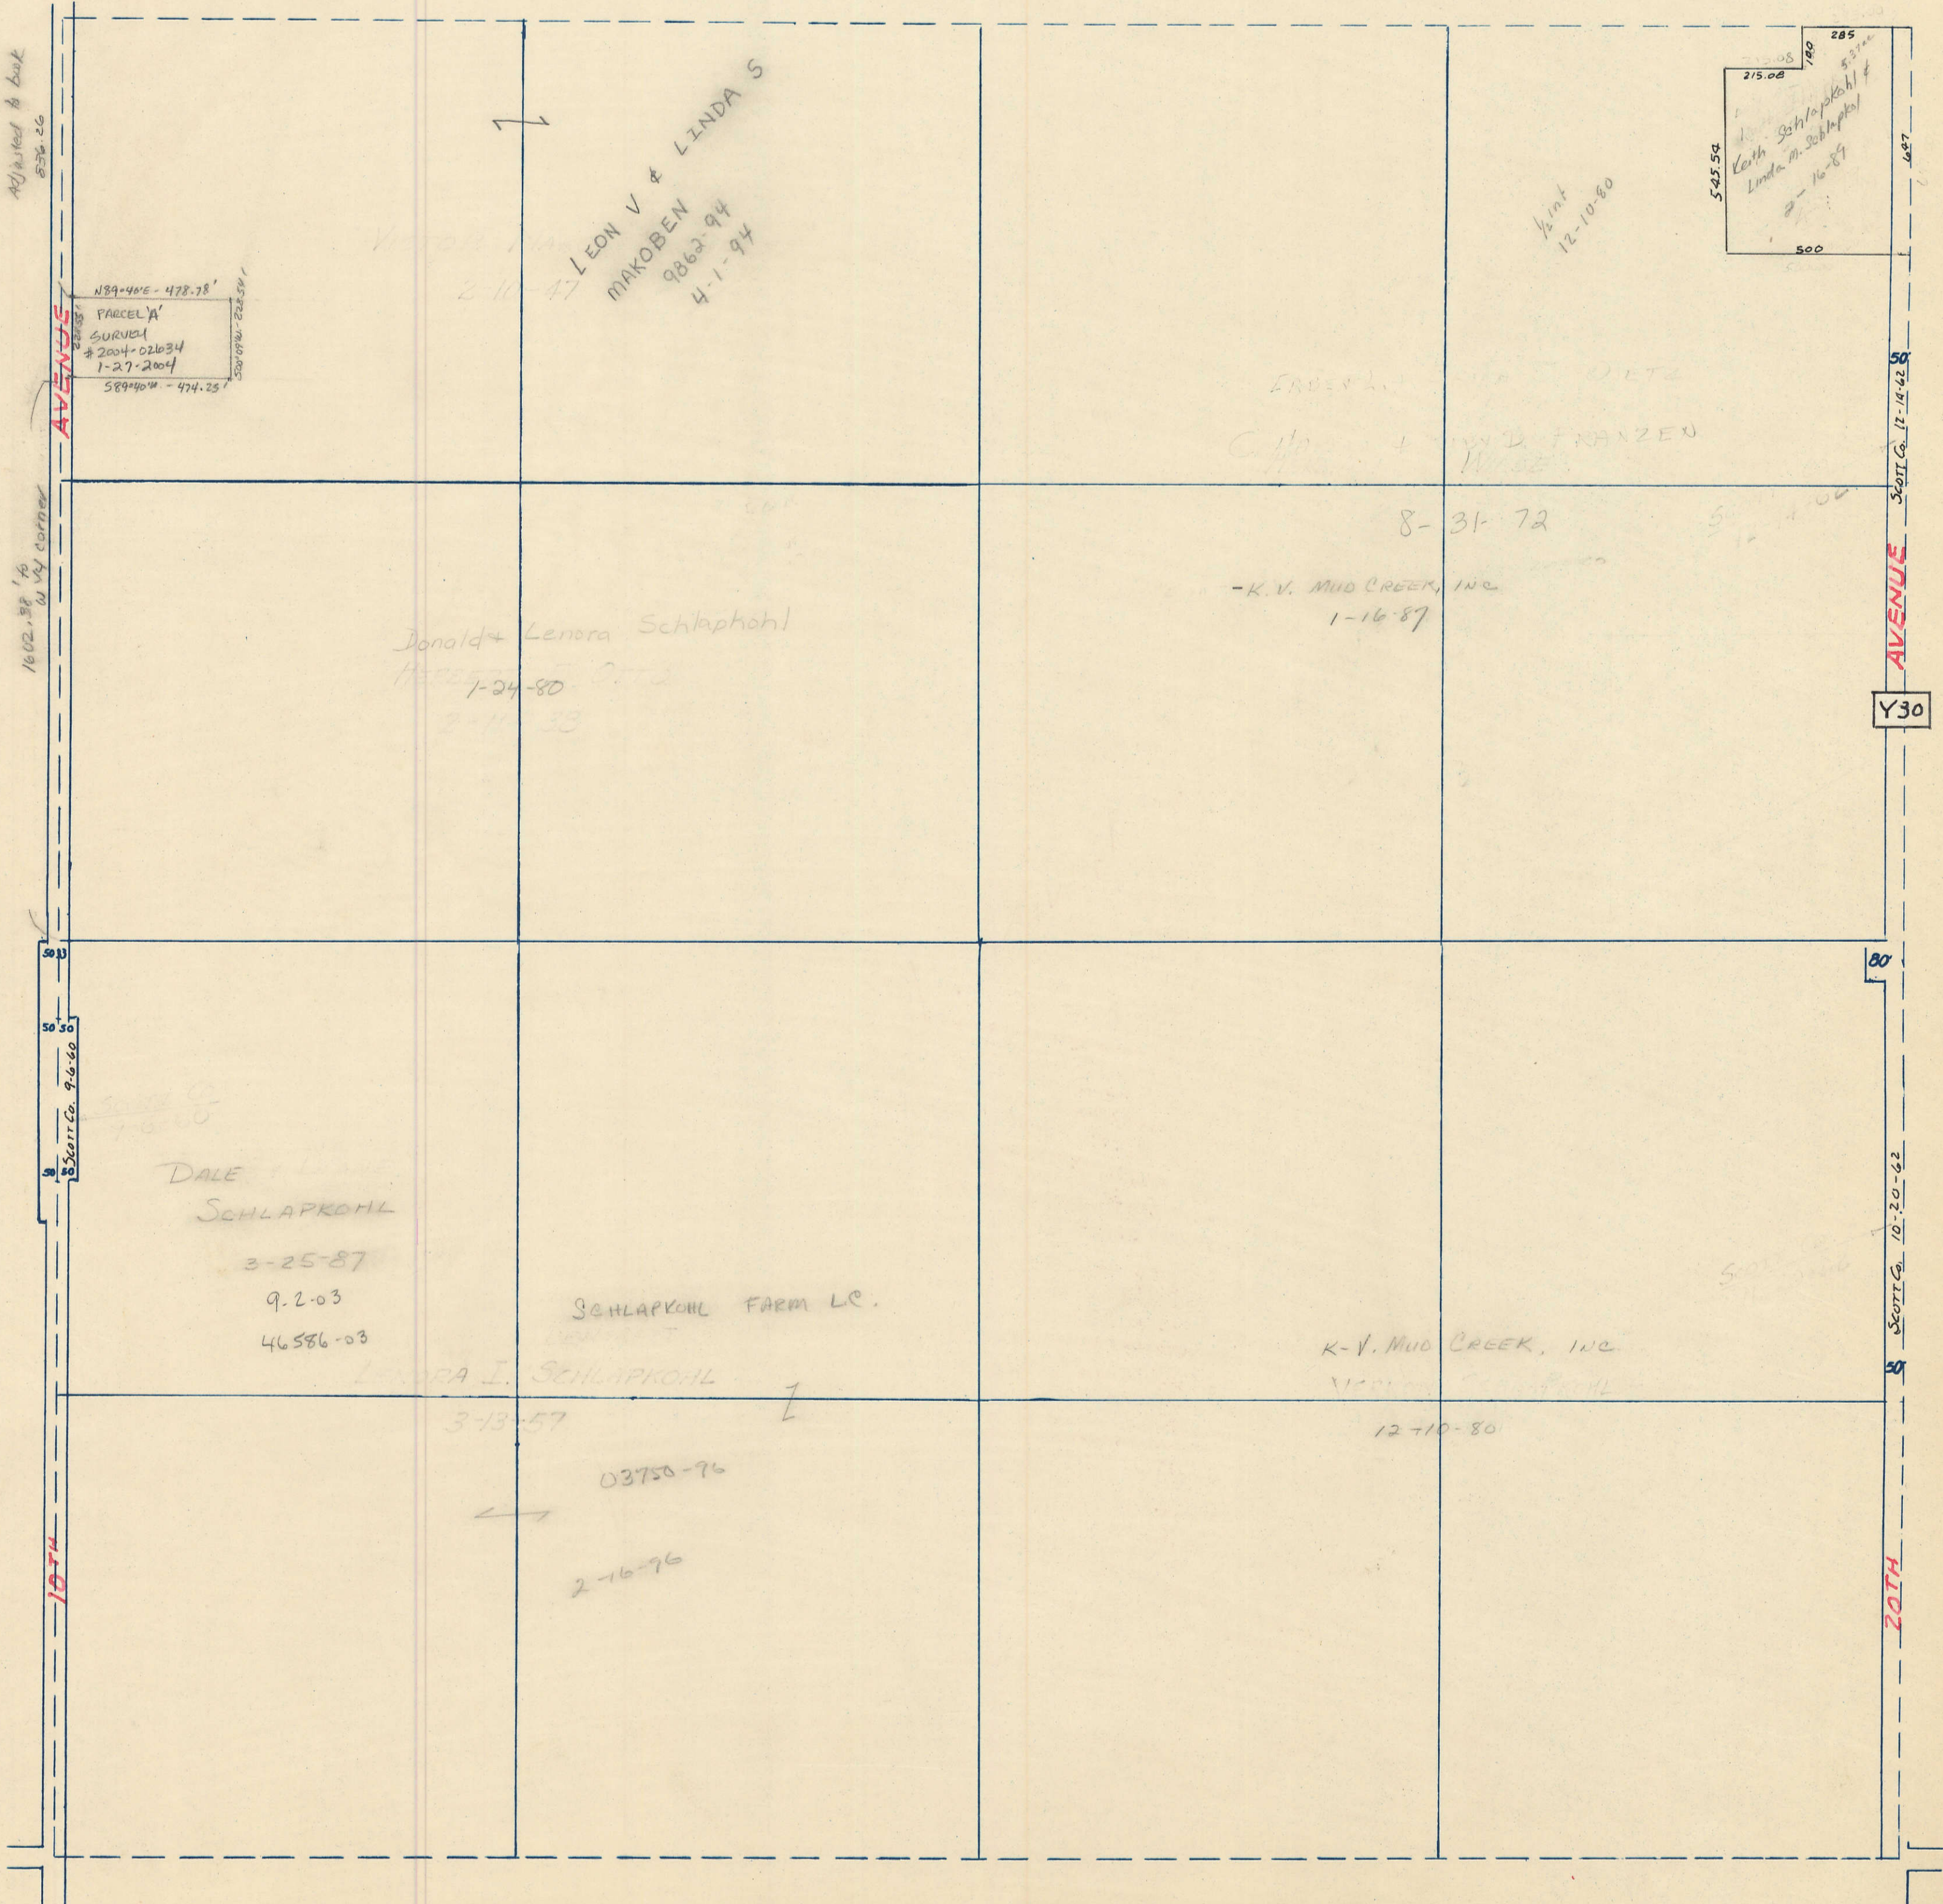

SECTION 8

Township 79-North; Range 1

EAST OF THE FIFTH PRINCIPAL MERIDIAN

SCOTT COUNTY, IOWA

CLEONA TOWNSHIP

NORTH

SCALE IN CHAINS

SCALE IN FEET

Transfer Page 62d-141

Adjusted to book 836.26

Parcel A SURVEY #2004-021034 1-27-2004 589+40' - 474.25'

LEON V & LINDA S
MAKOBEN
9862-94
4-1-94

Donald & Lenora Schlaphohl
1-24-80

DALE & LENOIRA
SCHLAPKOHLE
3-25-87
9.2-03
46586-03

12-10-80

215.08
545.54
Keth Schlaphohl & Linda M. Schlaphohl
1-16-87

WEST

EAST

SOUTH