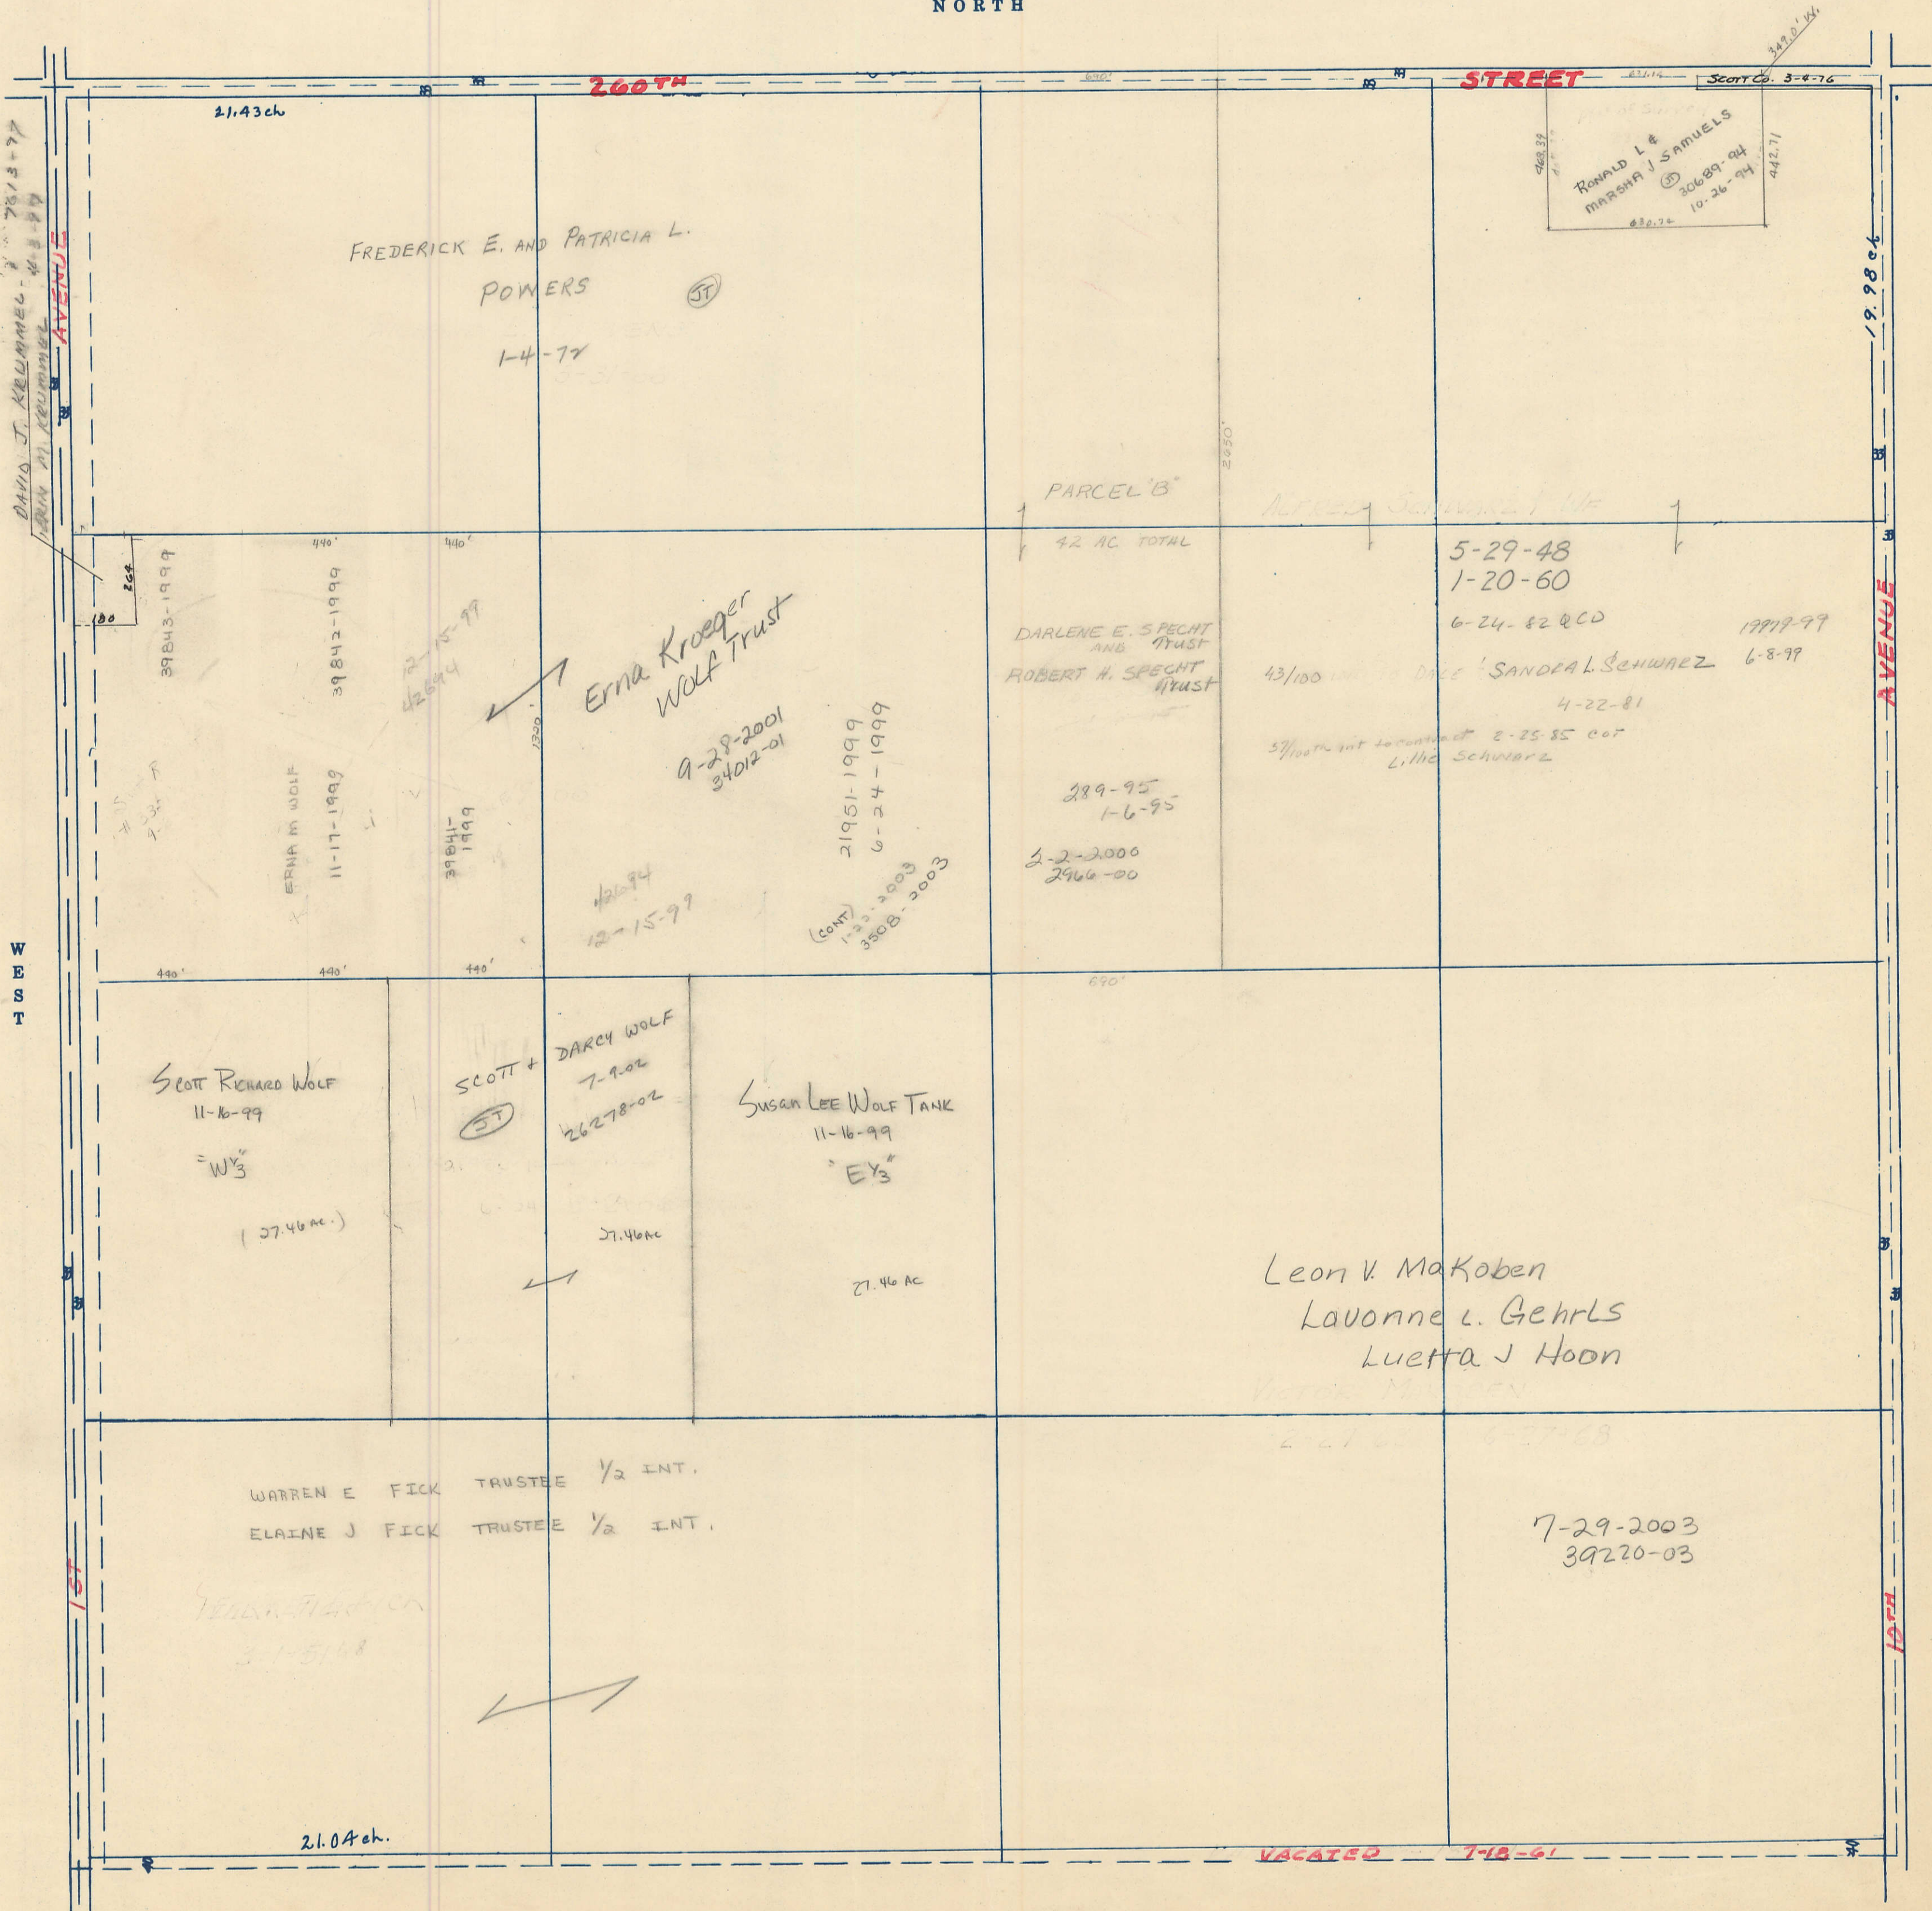

SECTION 6

Township 79-North; Range 1

EAST OF THE FIFTH PRINCIPAL MERIDIAN

SCOTT COUNTY, IOWA

CLEONA TOWNSHIP

NORTH

SCALE IN CHAINS

SCALE IN FEET

Transfer Page 62d-139

SOUTH