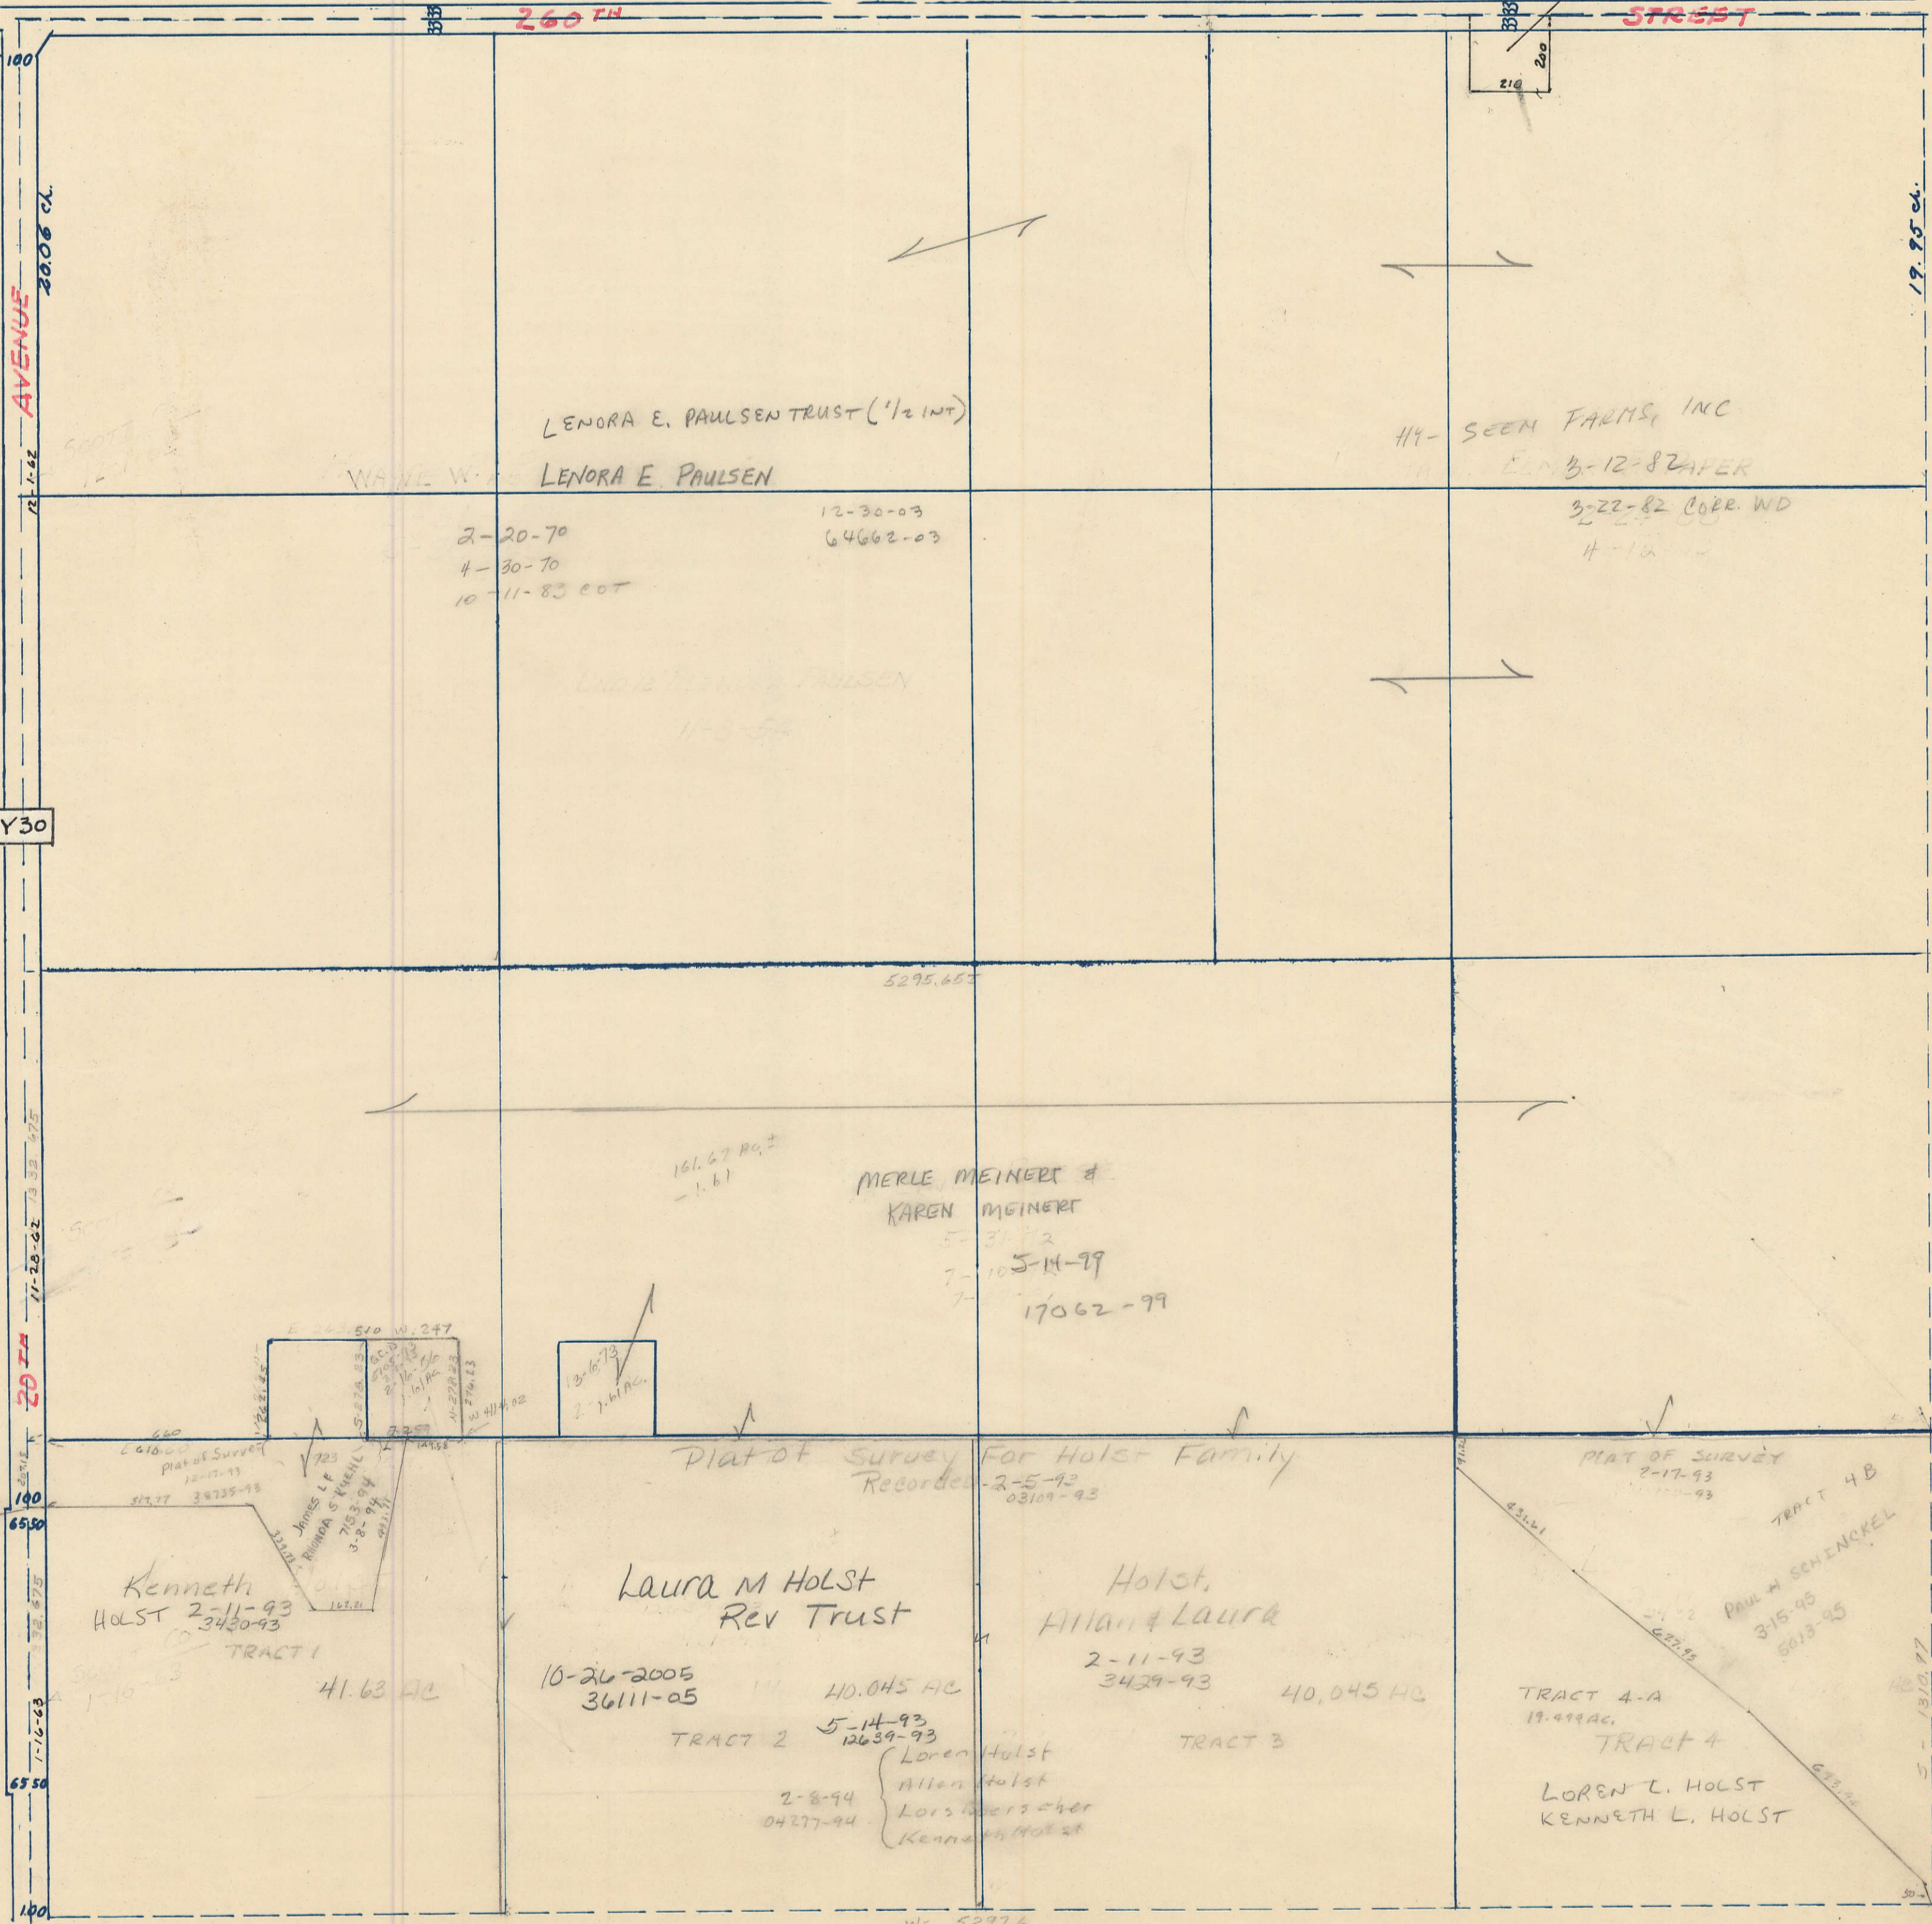

SECTION 4

Township 79-North; Range 1

EAST OF THE FIFTH PRINCIPAL MERIDIAN

SCOTT COUNTY, IOWA

CLEONA TOWNSHIP

NORTH

SCALE IN CHAINS

SCALE IN FEET

Transfer Page 62d-137

Elmer F. Paper
3-9-2000
6295-00

STREET

100

AVENUE
2806 cl.

Y30

Y30

20 1/2

190

6550

6550

140

19.75 cl.

WEST

EAST

SOUTH