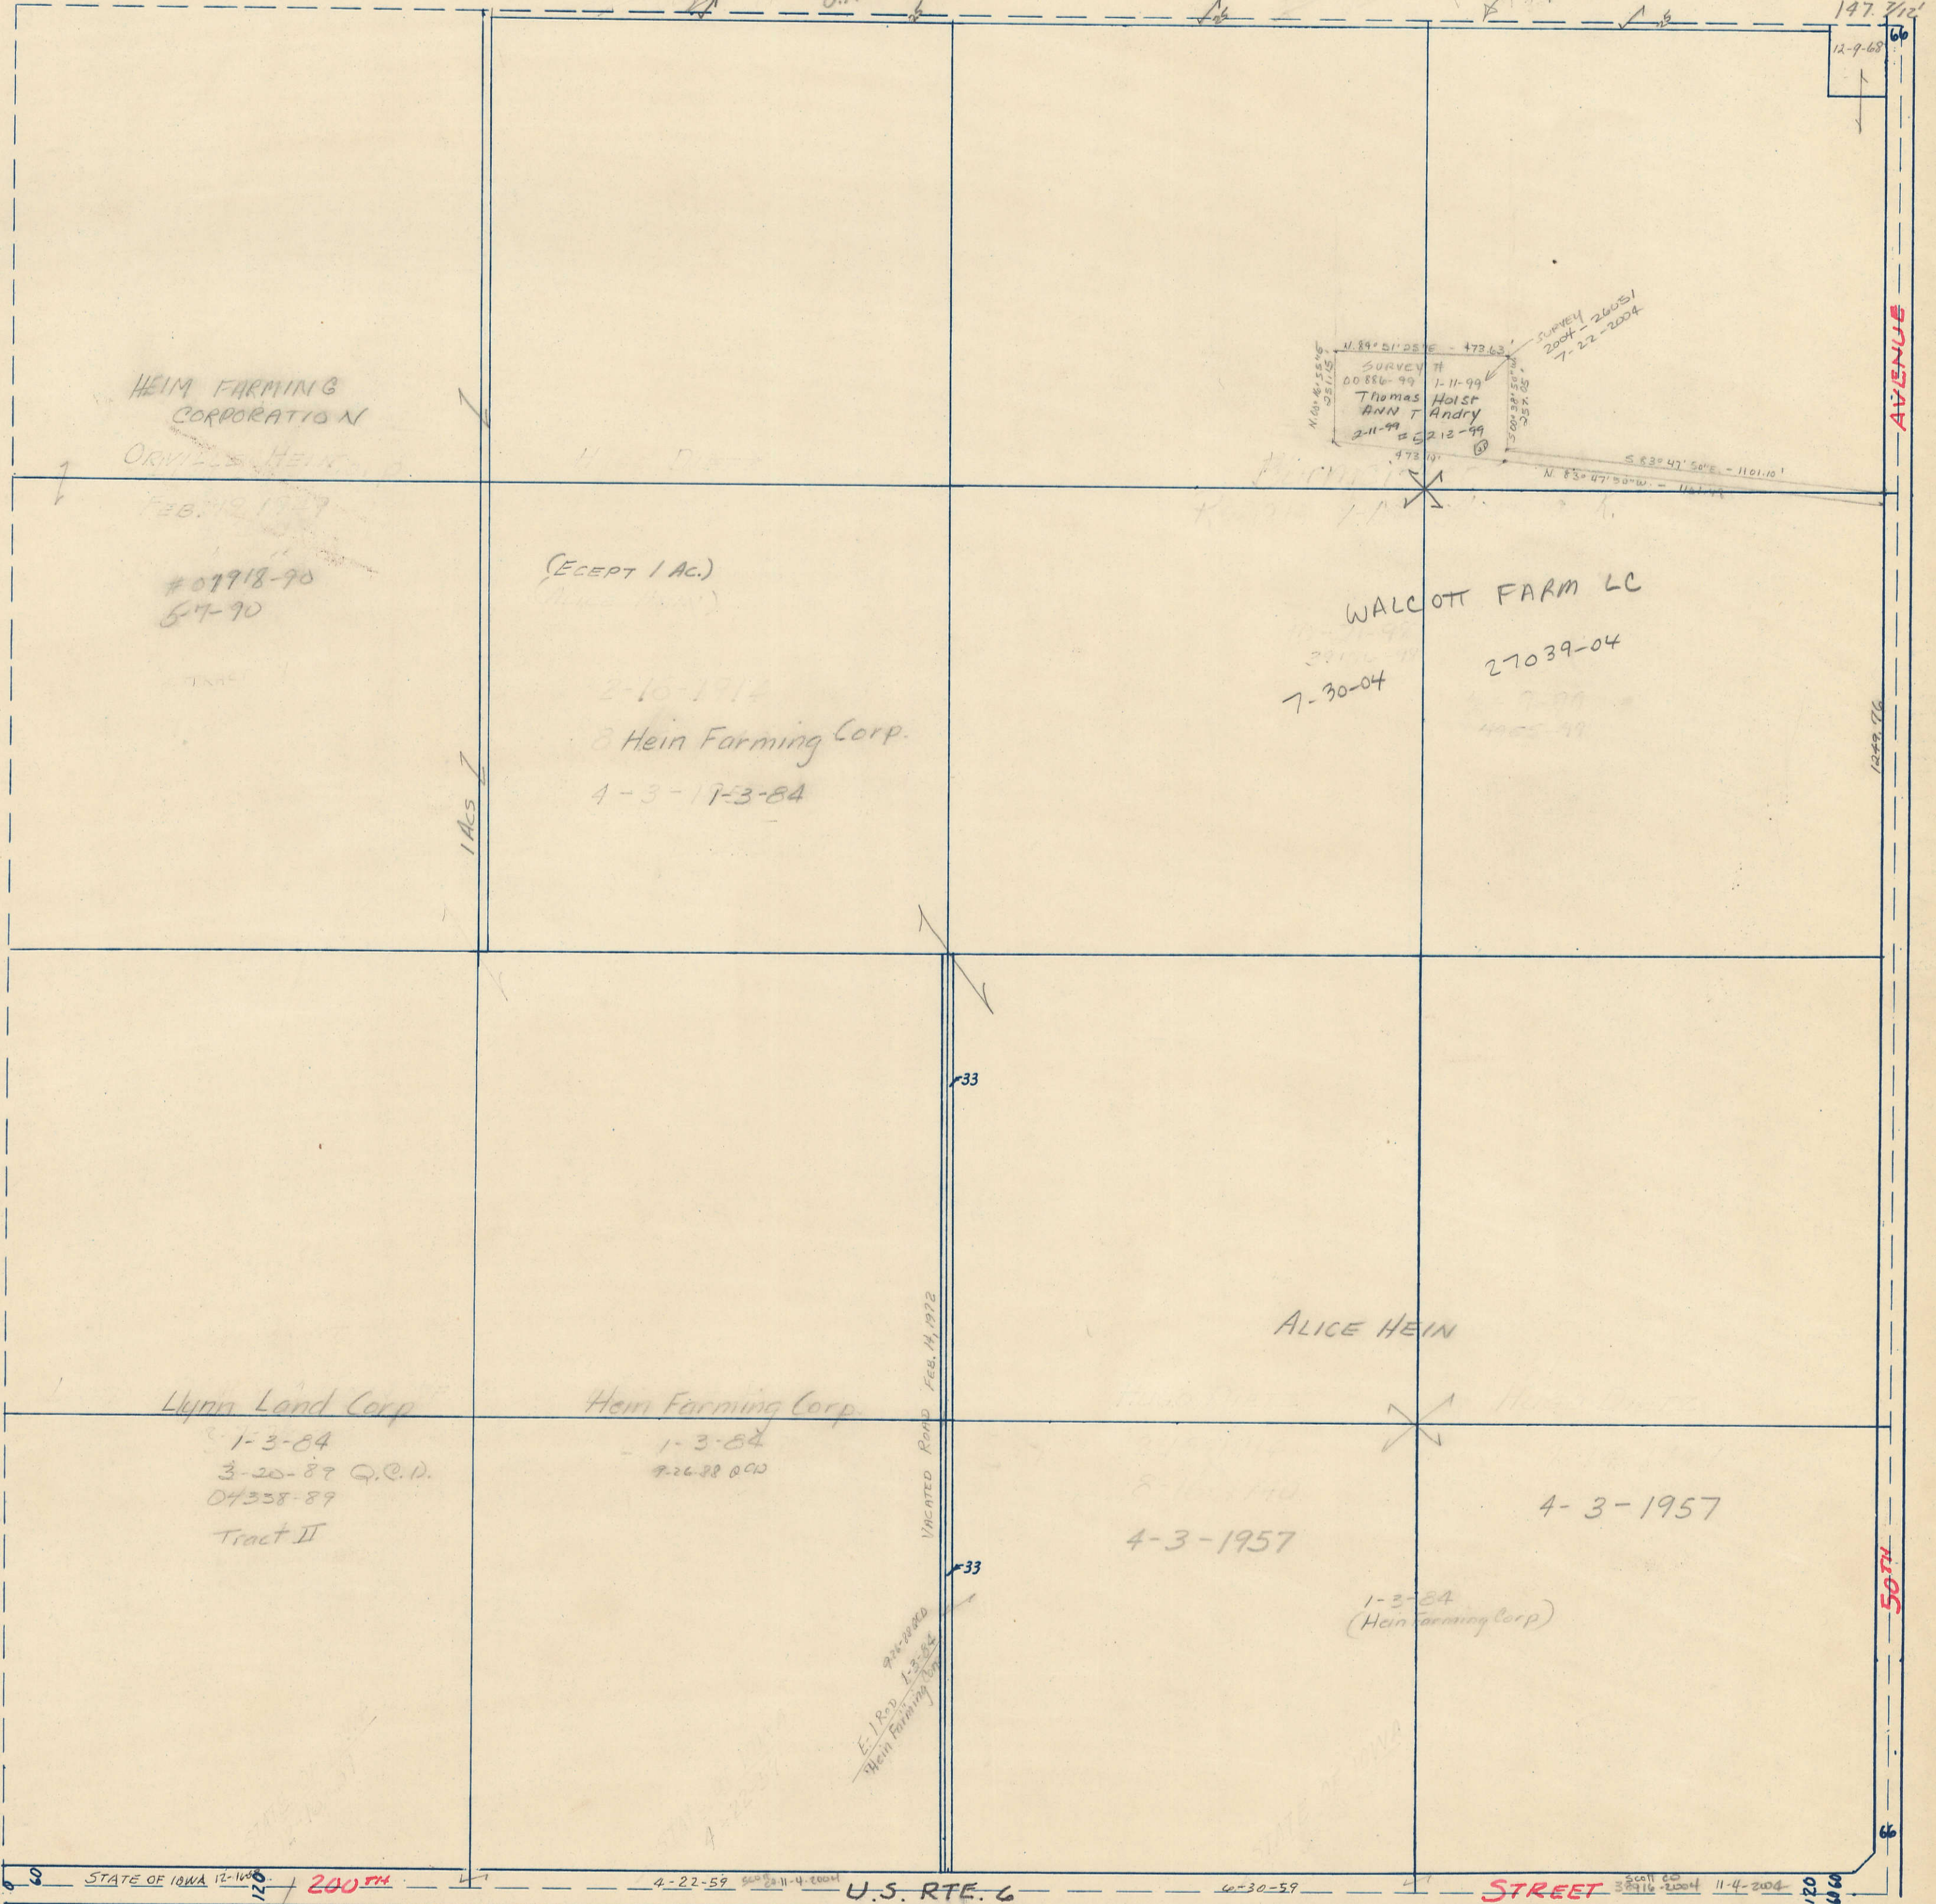

SECTION
35

SCALE IN CHAINS

Township 79-North; Range 1

EAST OF THE FIFTH PRINCIPAL MERIDIAN

SCALE IN FEET

SCOTT COUNTY, IOWA
CLEONA TOWNSHIP

NORTH

Transfer Page 62d-168

RICHARD R. RIESSEN
6-7-01
17134-01
0.74 acs.

RICHARD R. RIESSEN
6-7-01
17134-01

WEST

EAST

STATE OF IOWA 12-16-00

200 PM

4-22-59

U.S. RTE. 6

6-30-59

STREET

11-4-2004

SCOTT CO.
38916 2004
11-4-2004

SOUTH