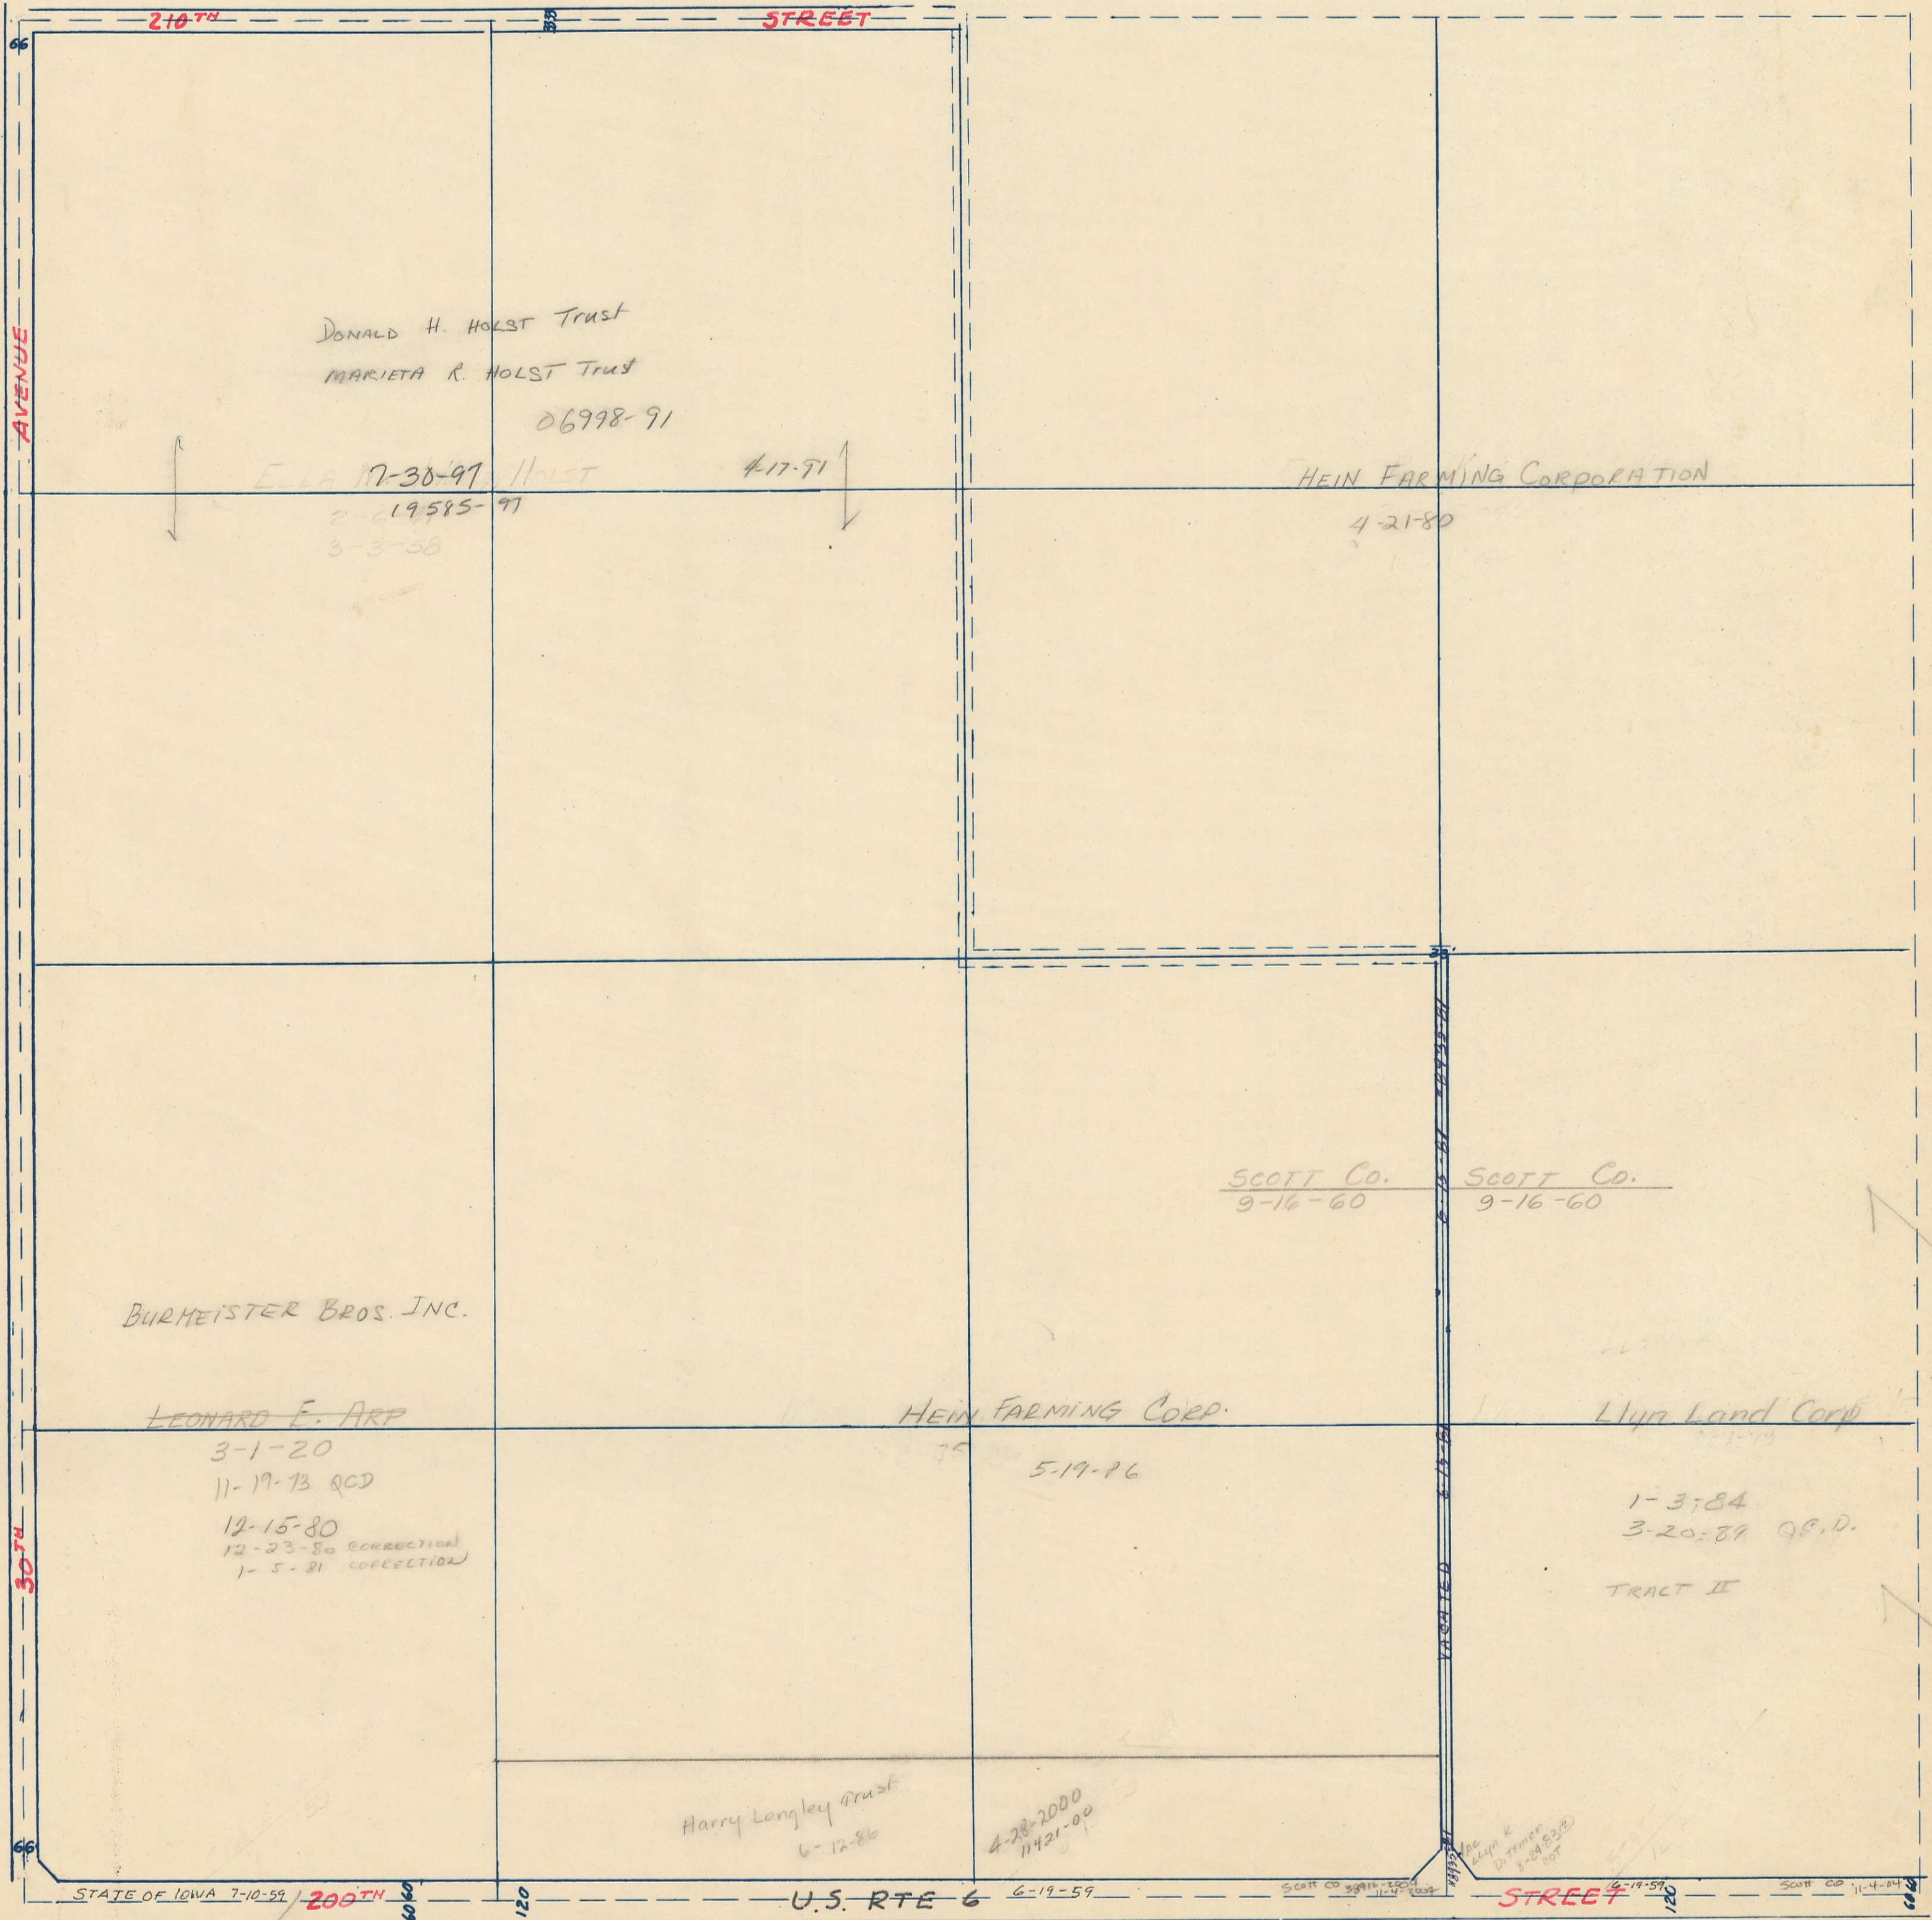

SECTION
34

SCALE IN CHAINS

Township 79-North; Range 1
EAST OF THE FIFTH PRINCIPAL MERIDIAN

SCALE IN FEET

SCOTT COUNTY, IOWA
CLEONA TOWNSHIP

Transfer Page 62d-167

NORTH

SCOTT CO.
38916-2004
11-4-2004

SOUTH