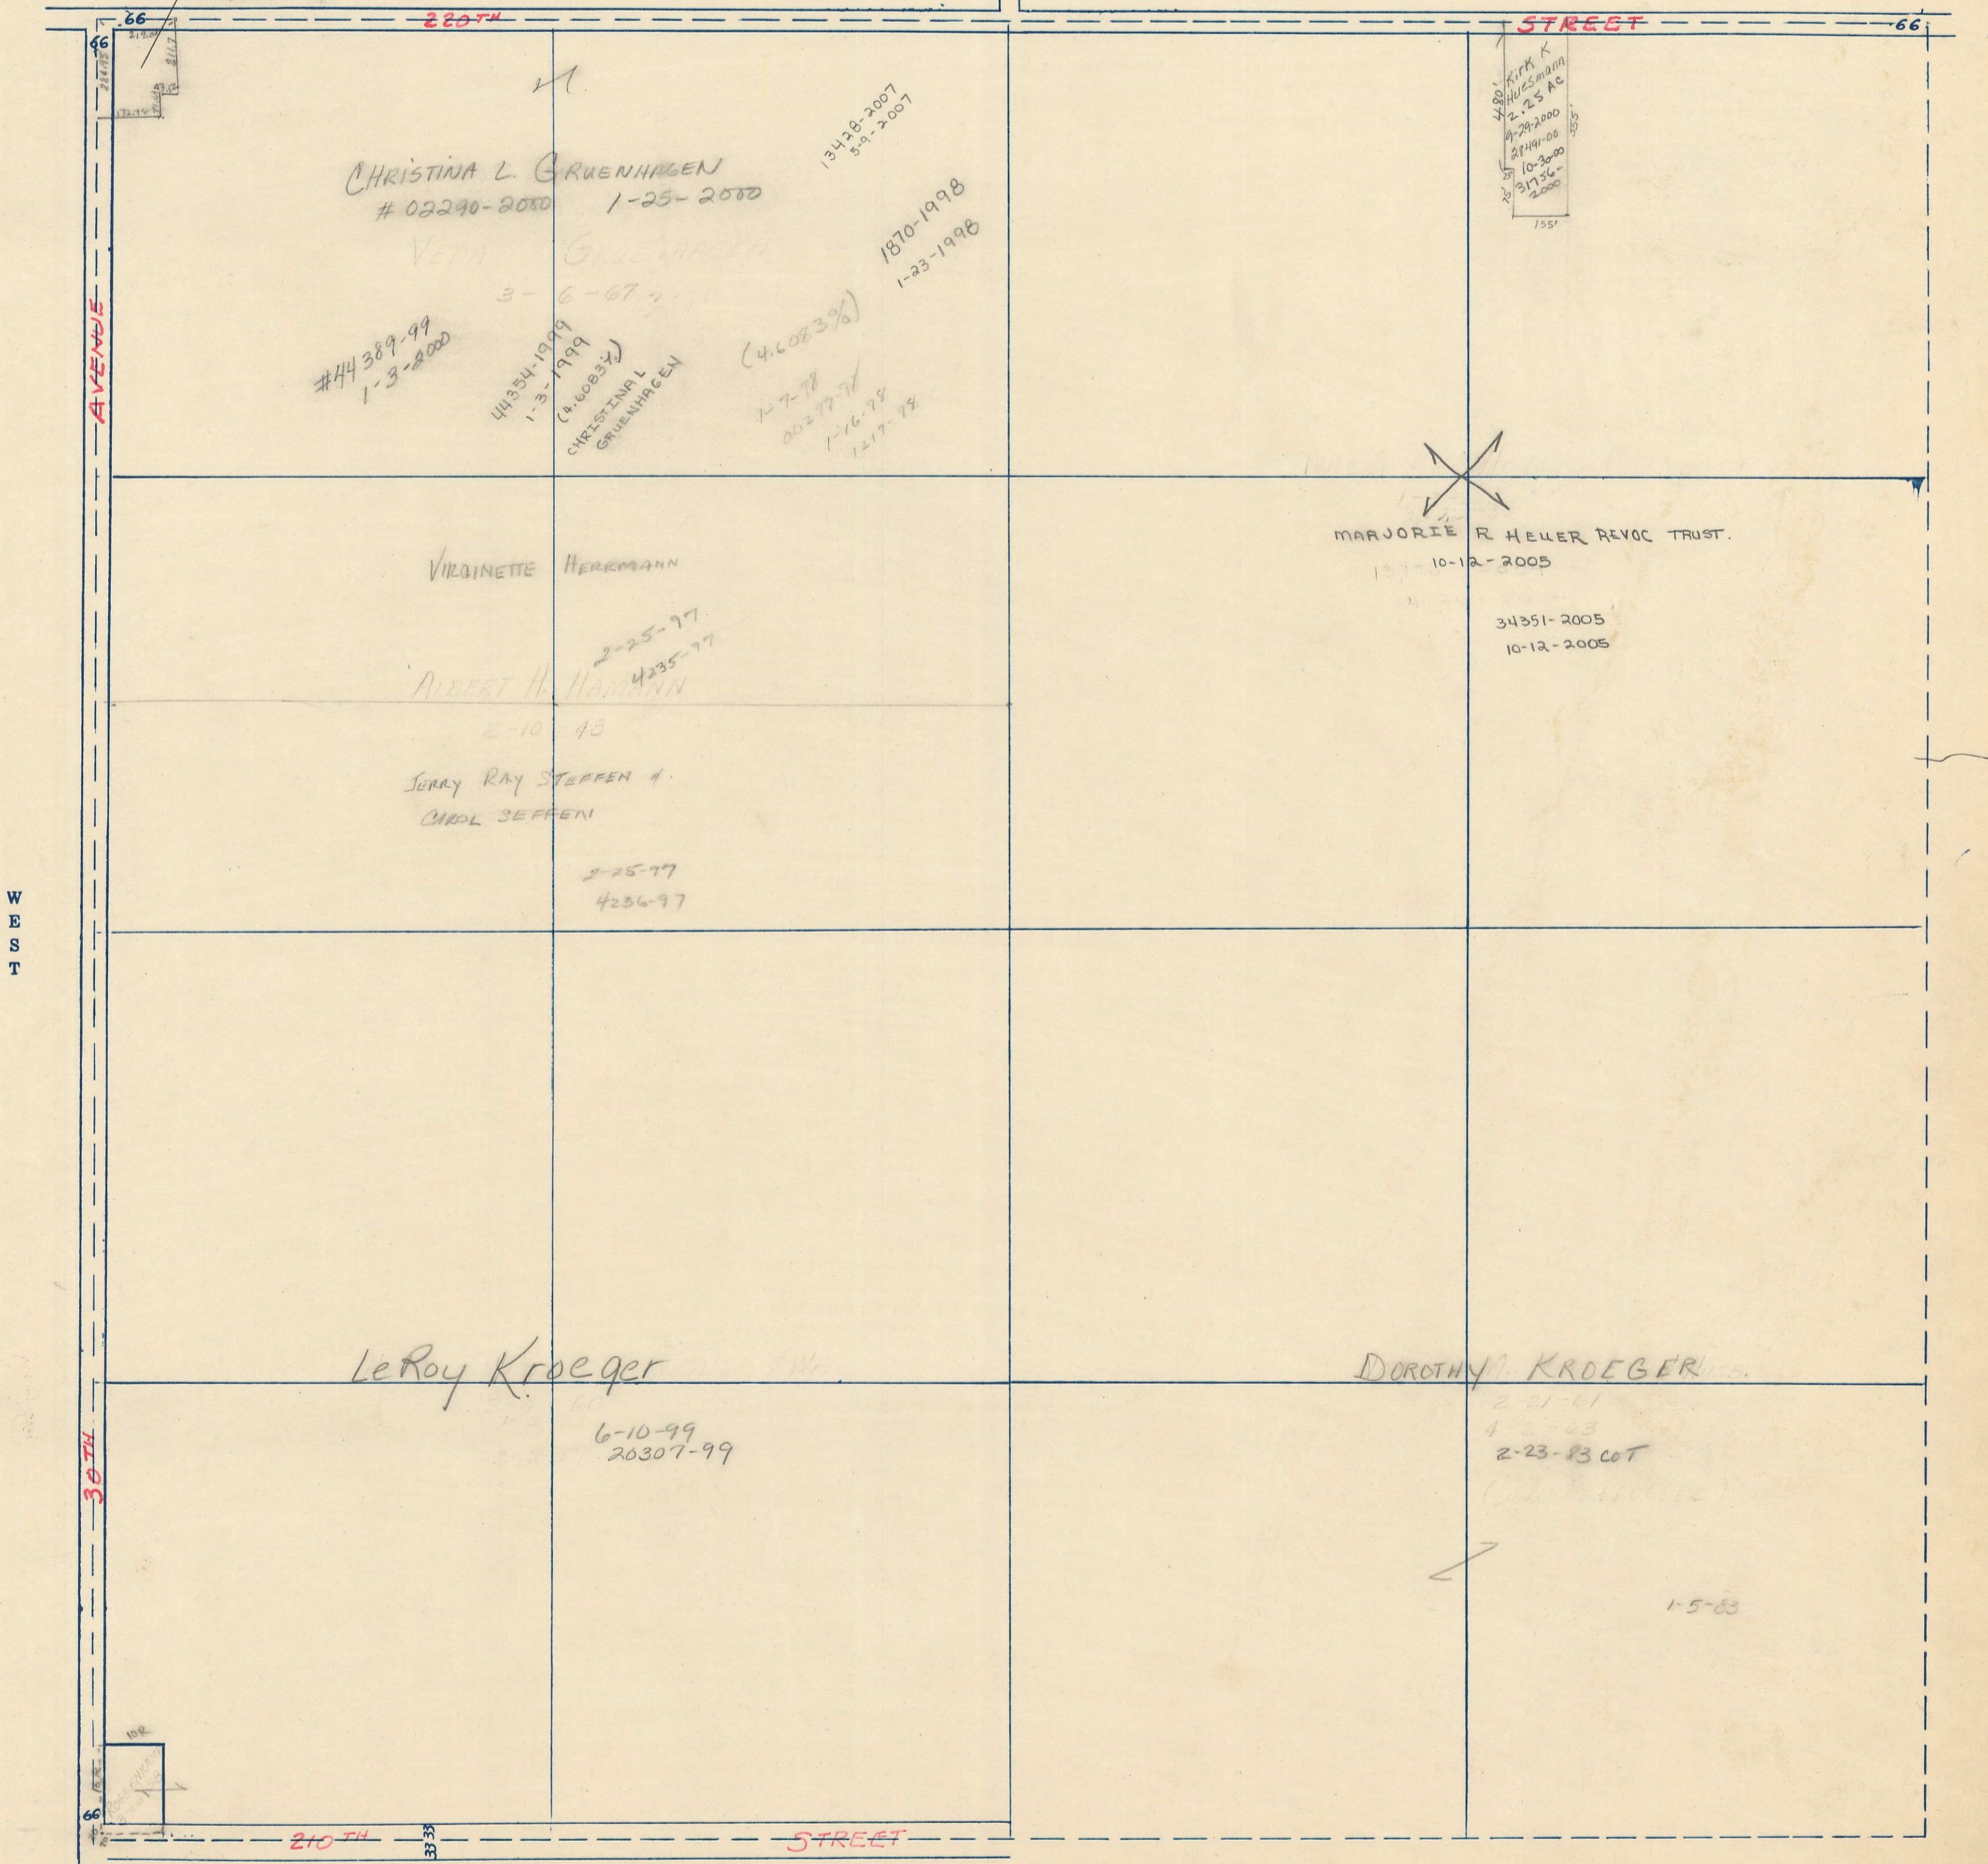

SECTION
27

Township 79-North; Range 1
EAST OF THE FIFTH PRINCIPAL MERIDIAN
SCOTT COUNTY, IOWA
CLEONA TOWNSHIP

SCALE IN CHAINS
0 1 2 3 4 5

SCALE IN FEET
0 33 66 330 660

Transfer Page 61d-160

James C Mills
12-8-97
38571-97

NORTH

SOUTH