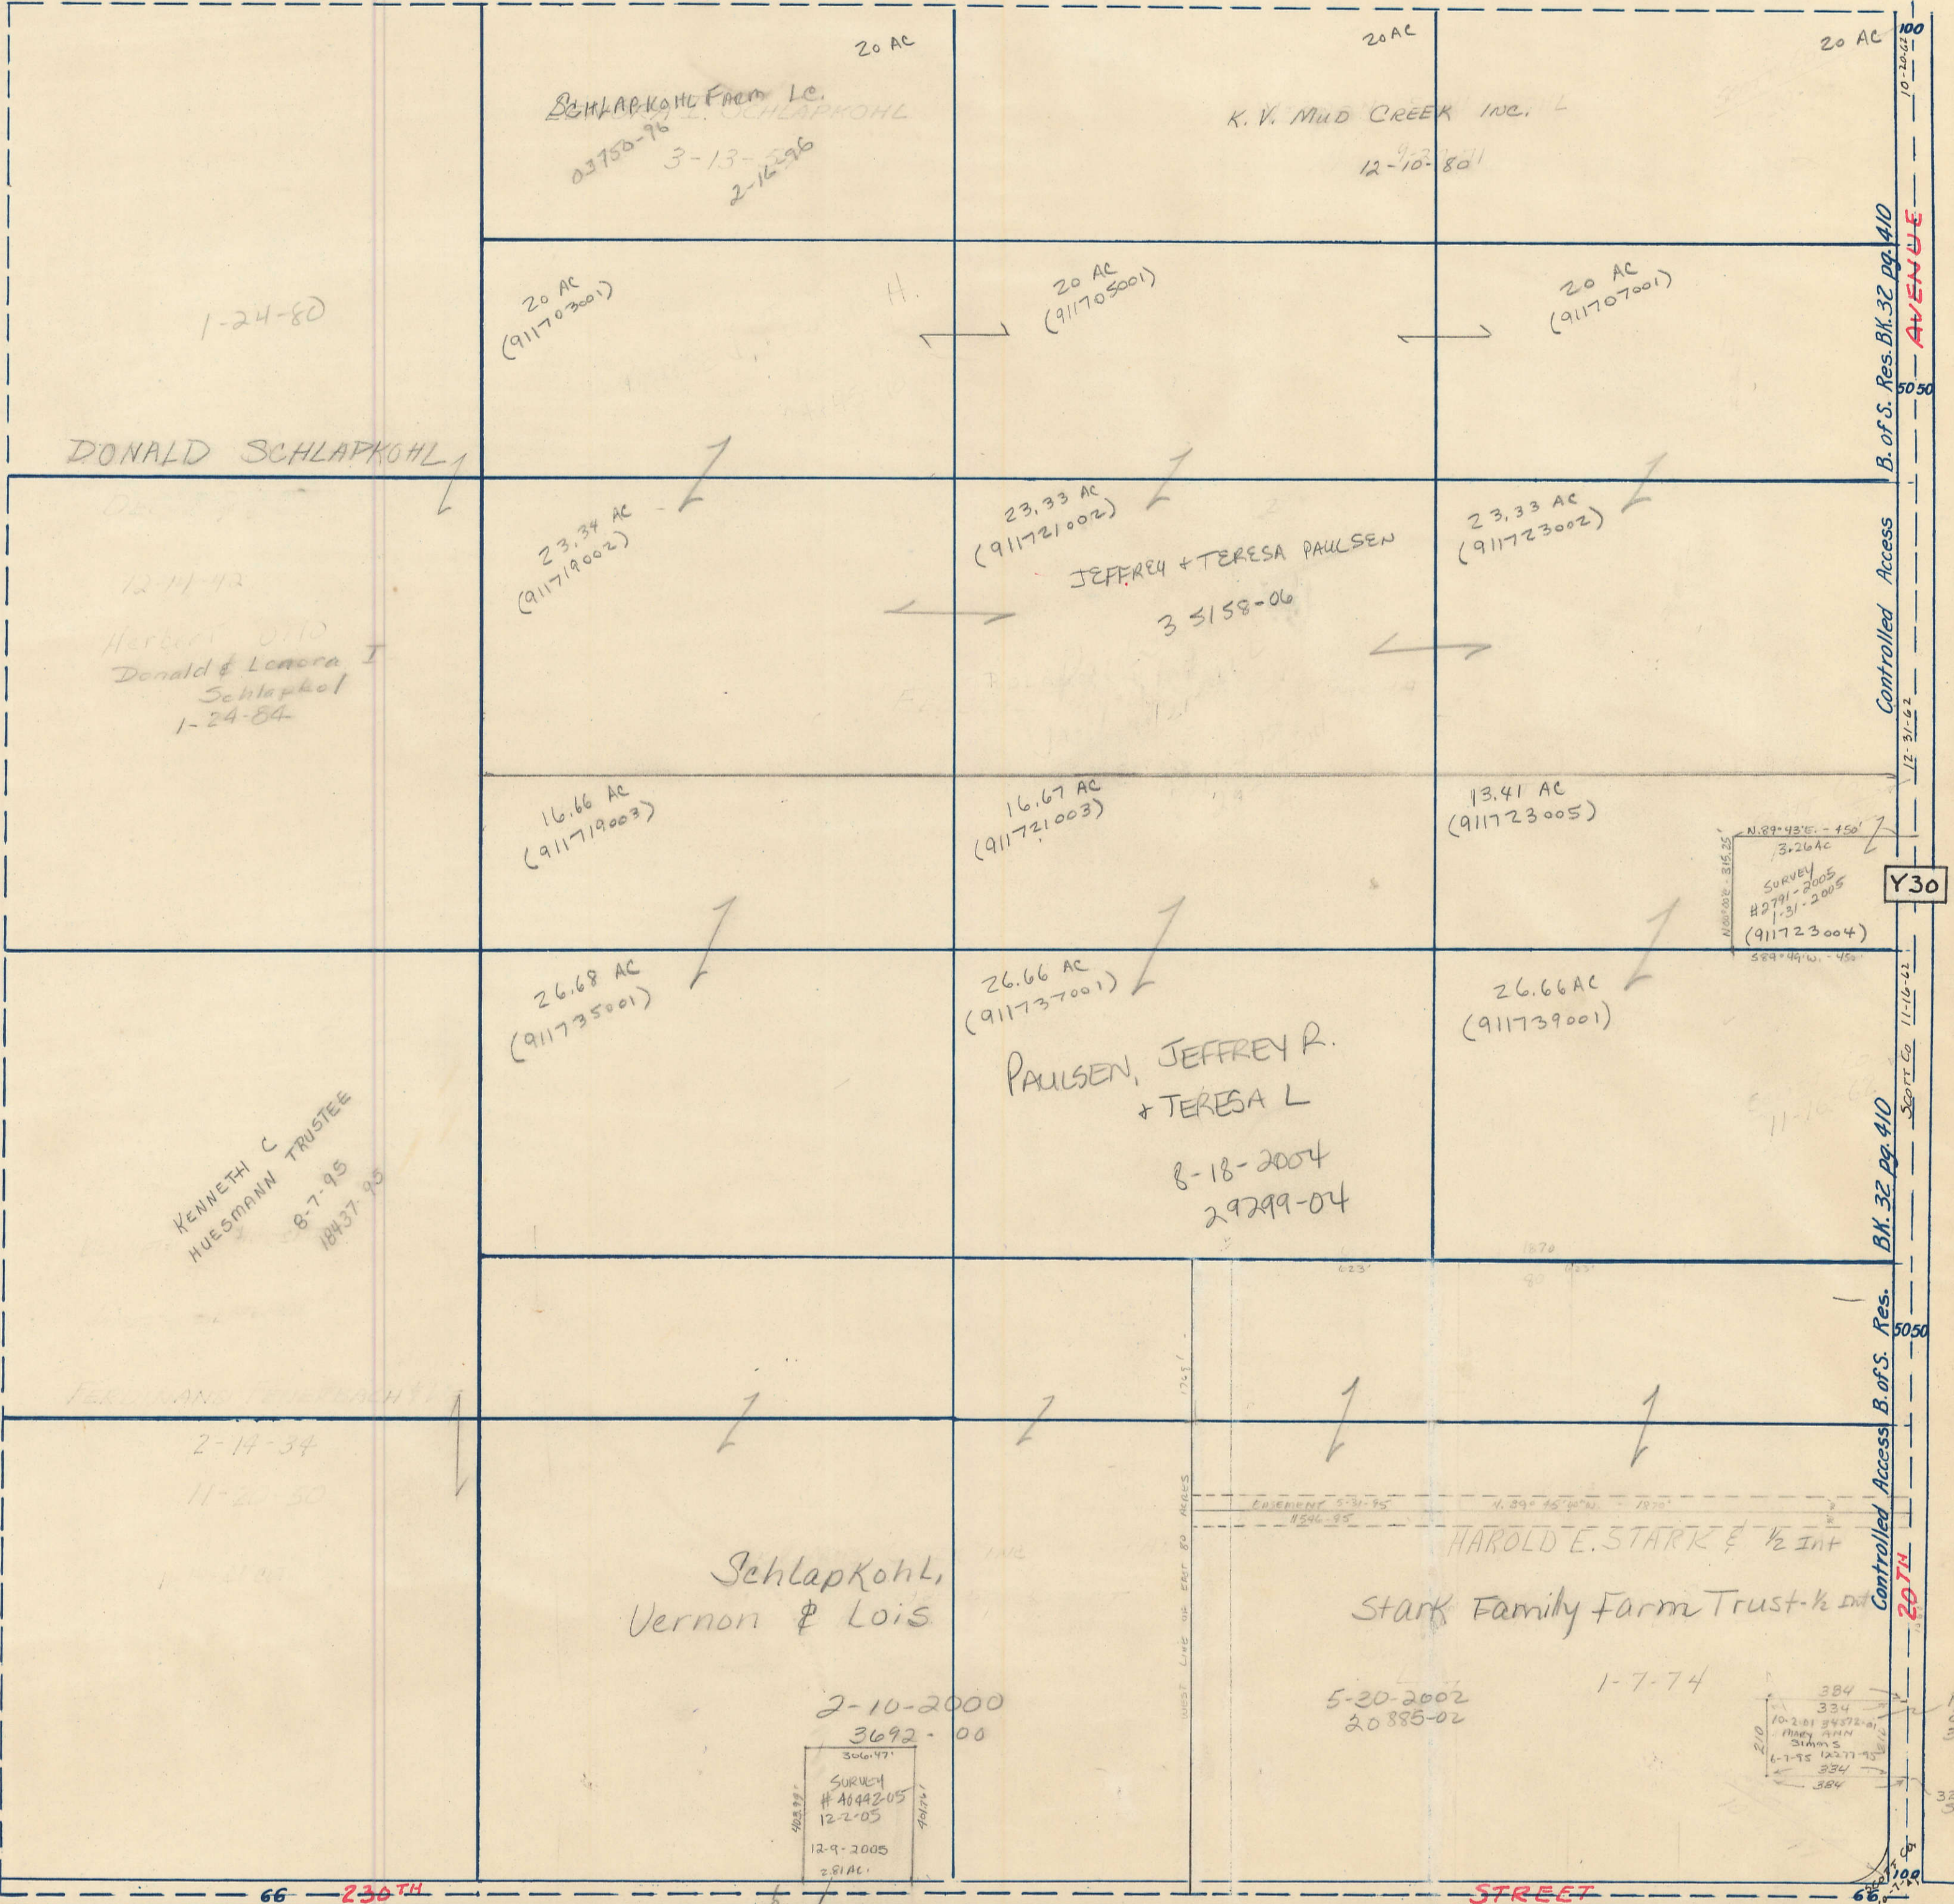

SECTION 17

Township 79-North; Range 1

EAST OF THE FIFTH PRINCIPAL MERIDIAN

SCOTT COUNTY, IOWA

CLEONA TOWNSHIP

NORTH

SCALE IN CHAINS

SCALE IN FEET

Transfer Page 61d-150

WEST

EAST

SOUTH

1589-2006
5-28-2006
TRINIDAD SCHLAPKOHL
DANIEL ALLESON
12-19-2005
42450-2006

PLAT OF SURVEY 35623-04
327' 11" OF 5E COE