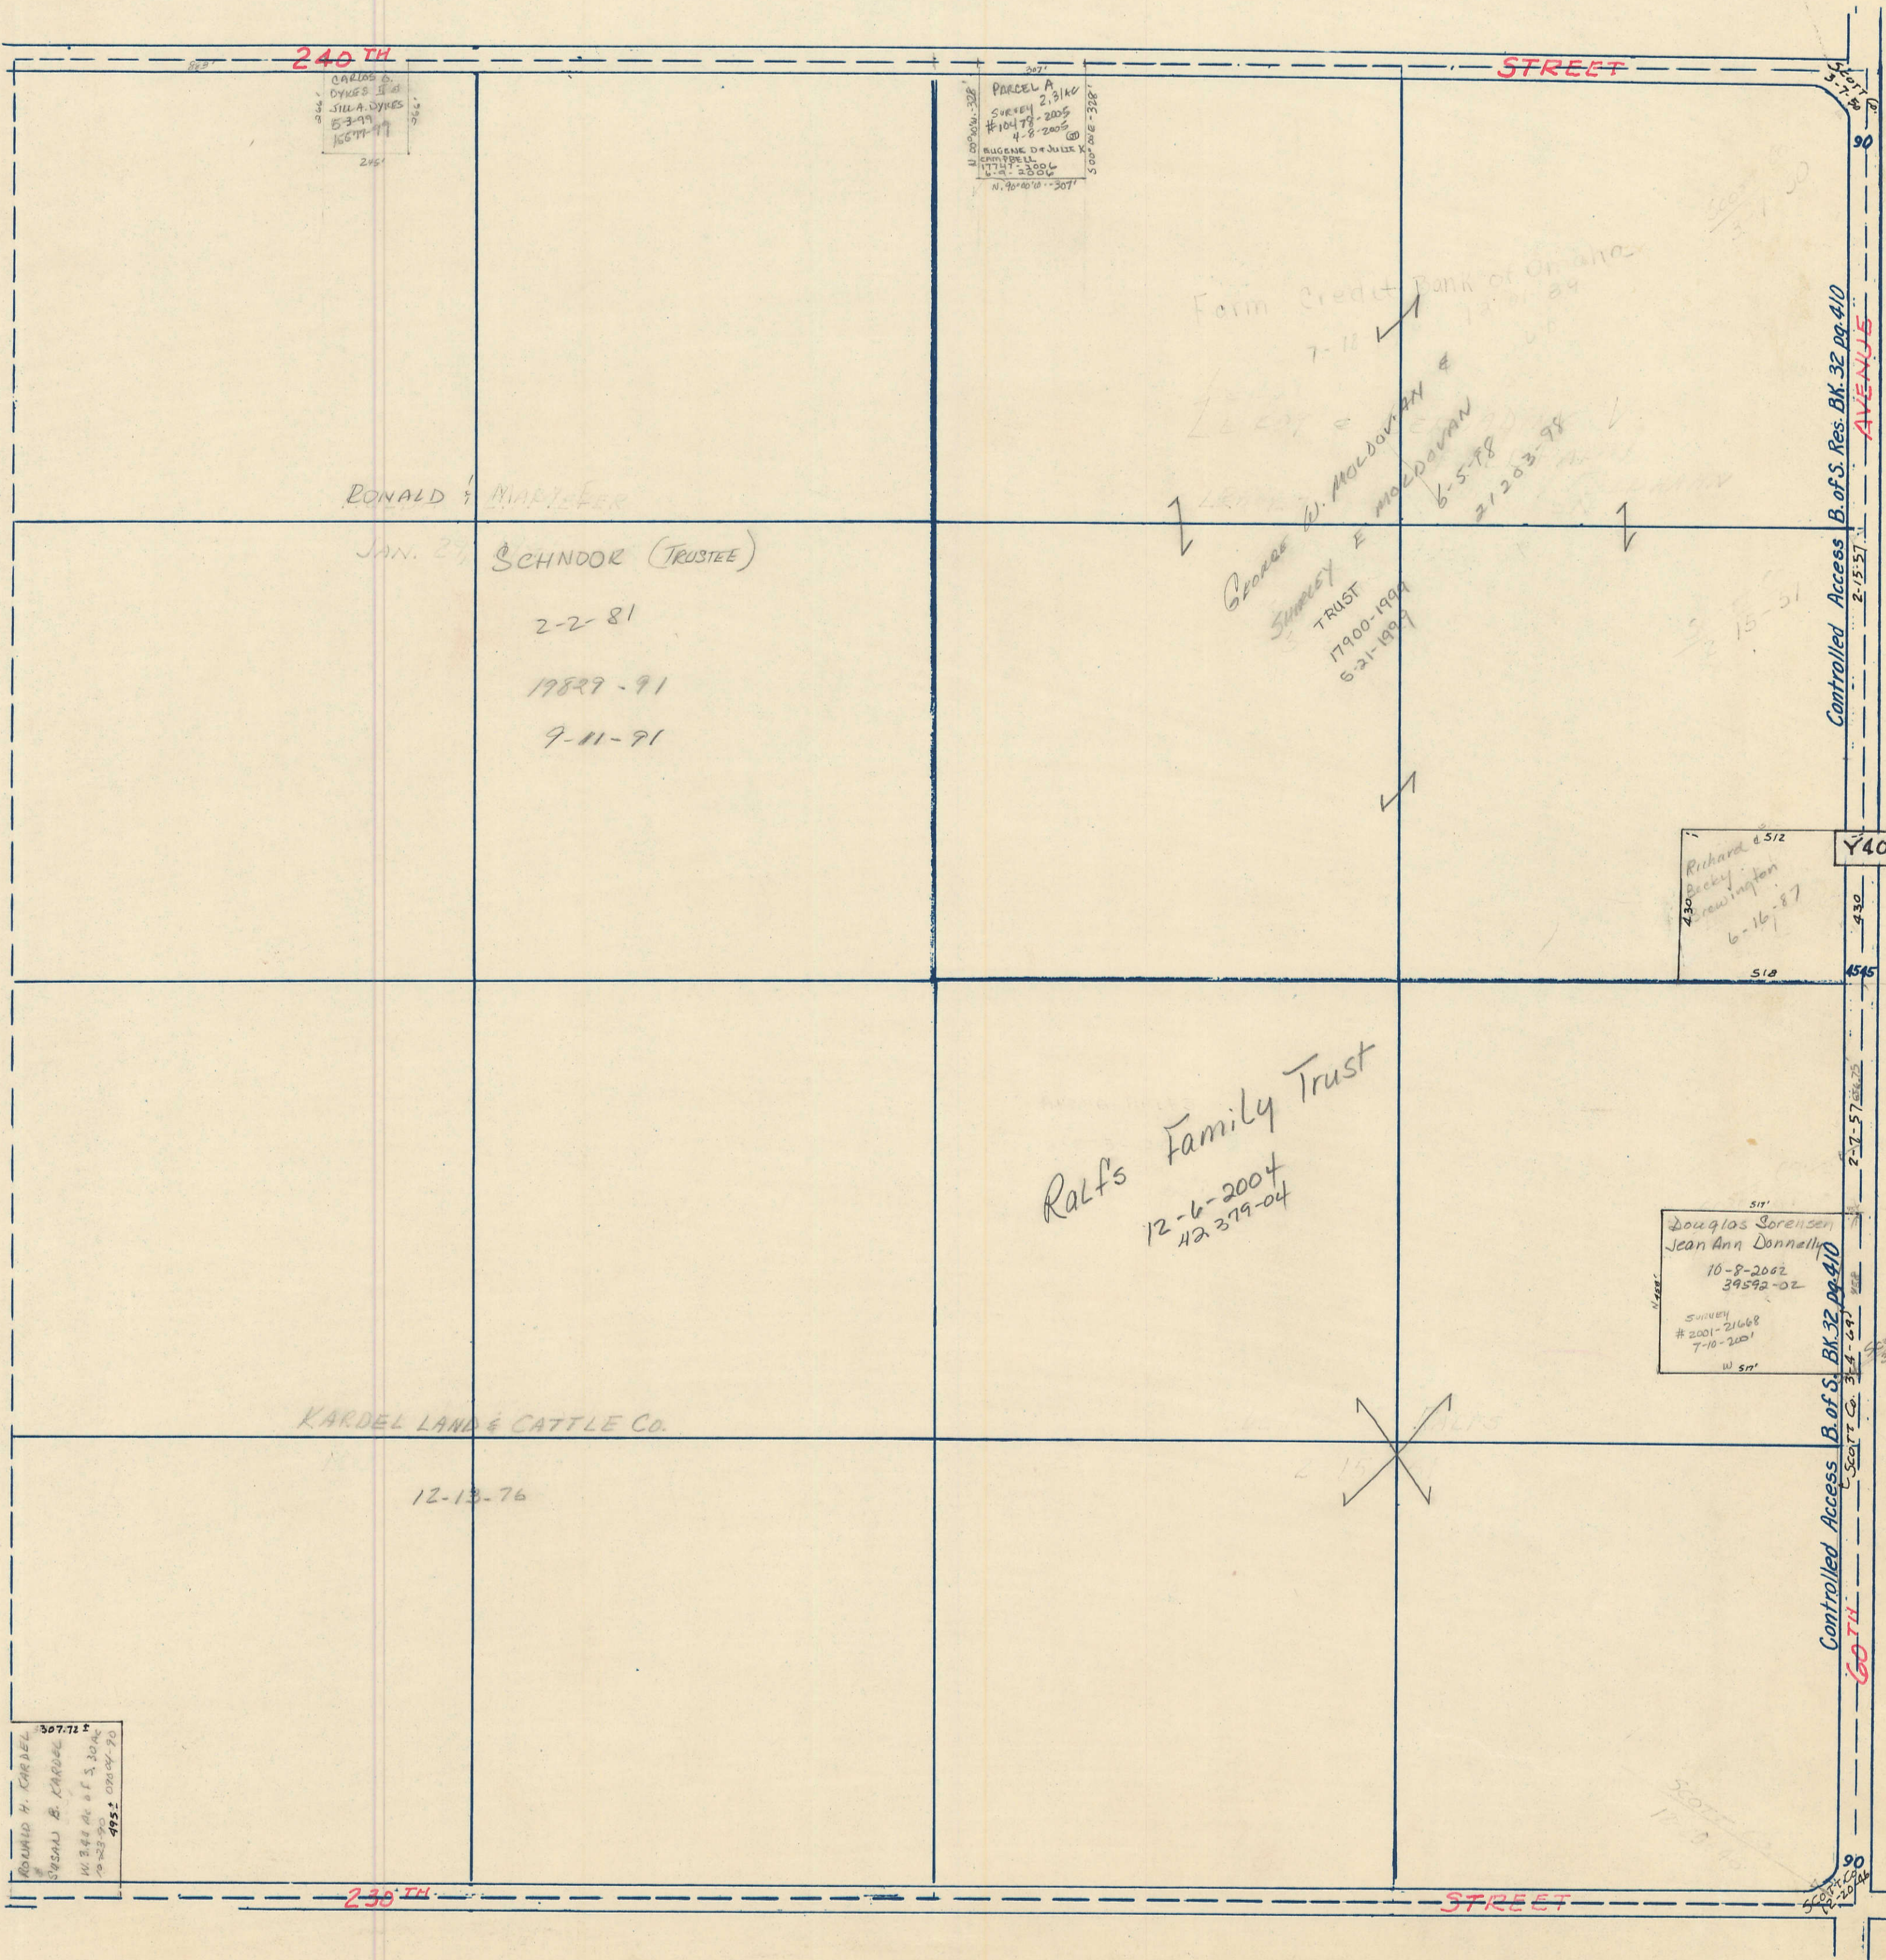

SECTION 13

Township 79-North; Range 1

EAST OF THE FIFTH PRINCIPAL MERIDIAN

SCOTT COUNTY, IOWA

CLEONA TOWNSHIP

NORTH

SCALE IN CHAINS

SCALE IN FEET

Transfer Page 6ld-146

WEST

EAST

SOUTH

Controlled Access B. of S. Res. Bk. 32 pg. 410

Controlled Access B. of S. Bk. 32 pg. 410

240 TH STREET

240 TH STREET