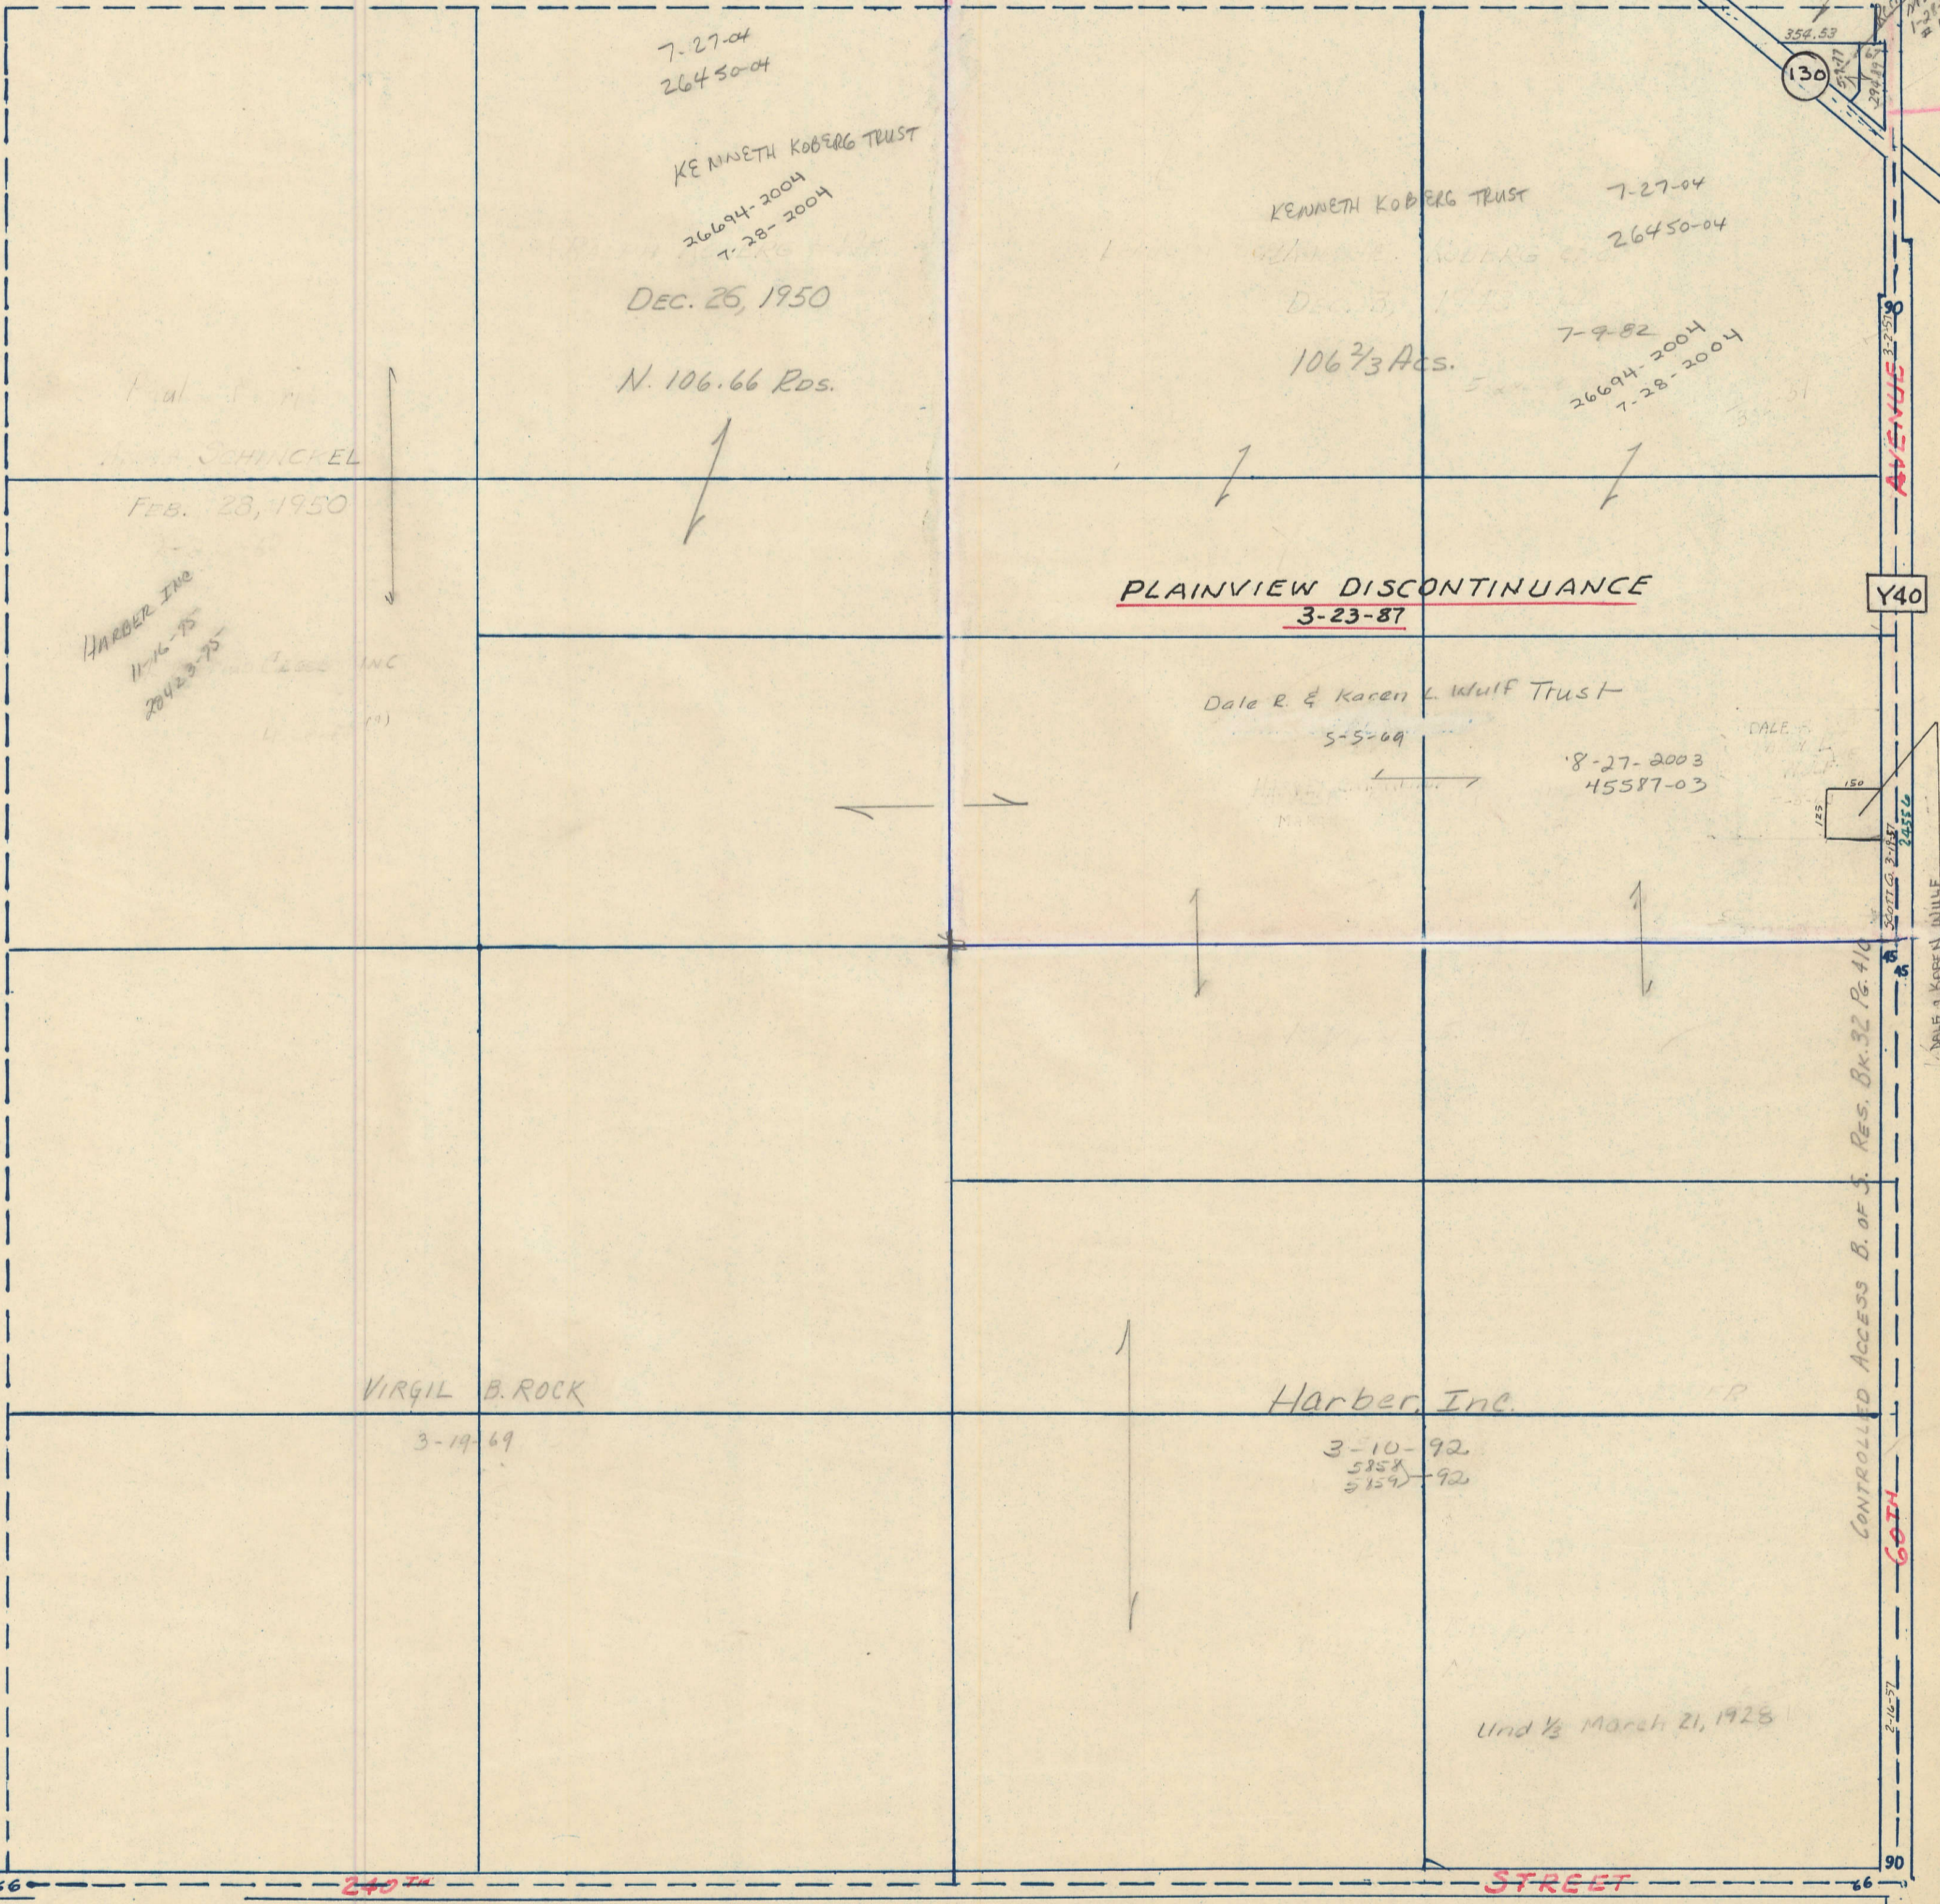

SECTION
12

Township 79-North; Range 1

EAST OF THE FIFTH PRINCIPAL MERIDIAN

SCOTT COUNTY, IOWA

CLEONA TOWNSHIP

NORTH

SCALE IN CHAINS

SCALE IN FEET

Transfer Page 64-145

6-9-2000
15879-2000
RANDY REZIMERS
JUN 15 2001
PLAINVIEW DISCONTINUANCE BY V.I.P.
Mark Reimers
2-27-79
2-27-79

WEST

EAST
DALE R. & KAREN L. WULF
58079-2003
11-6-2003

SOUTH