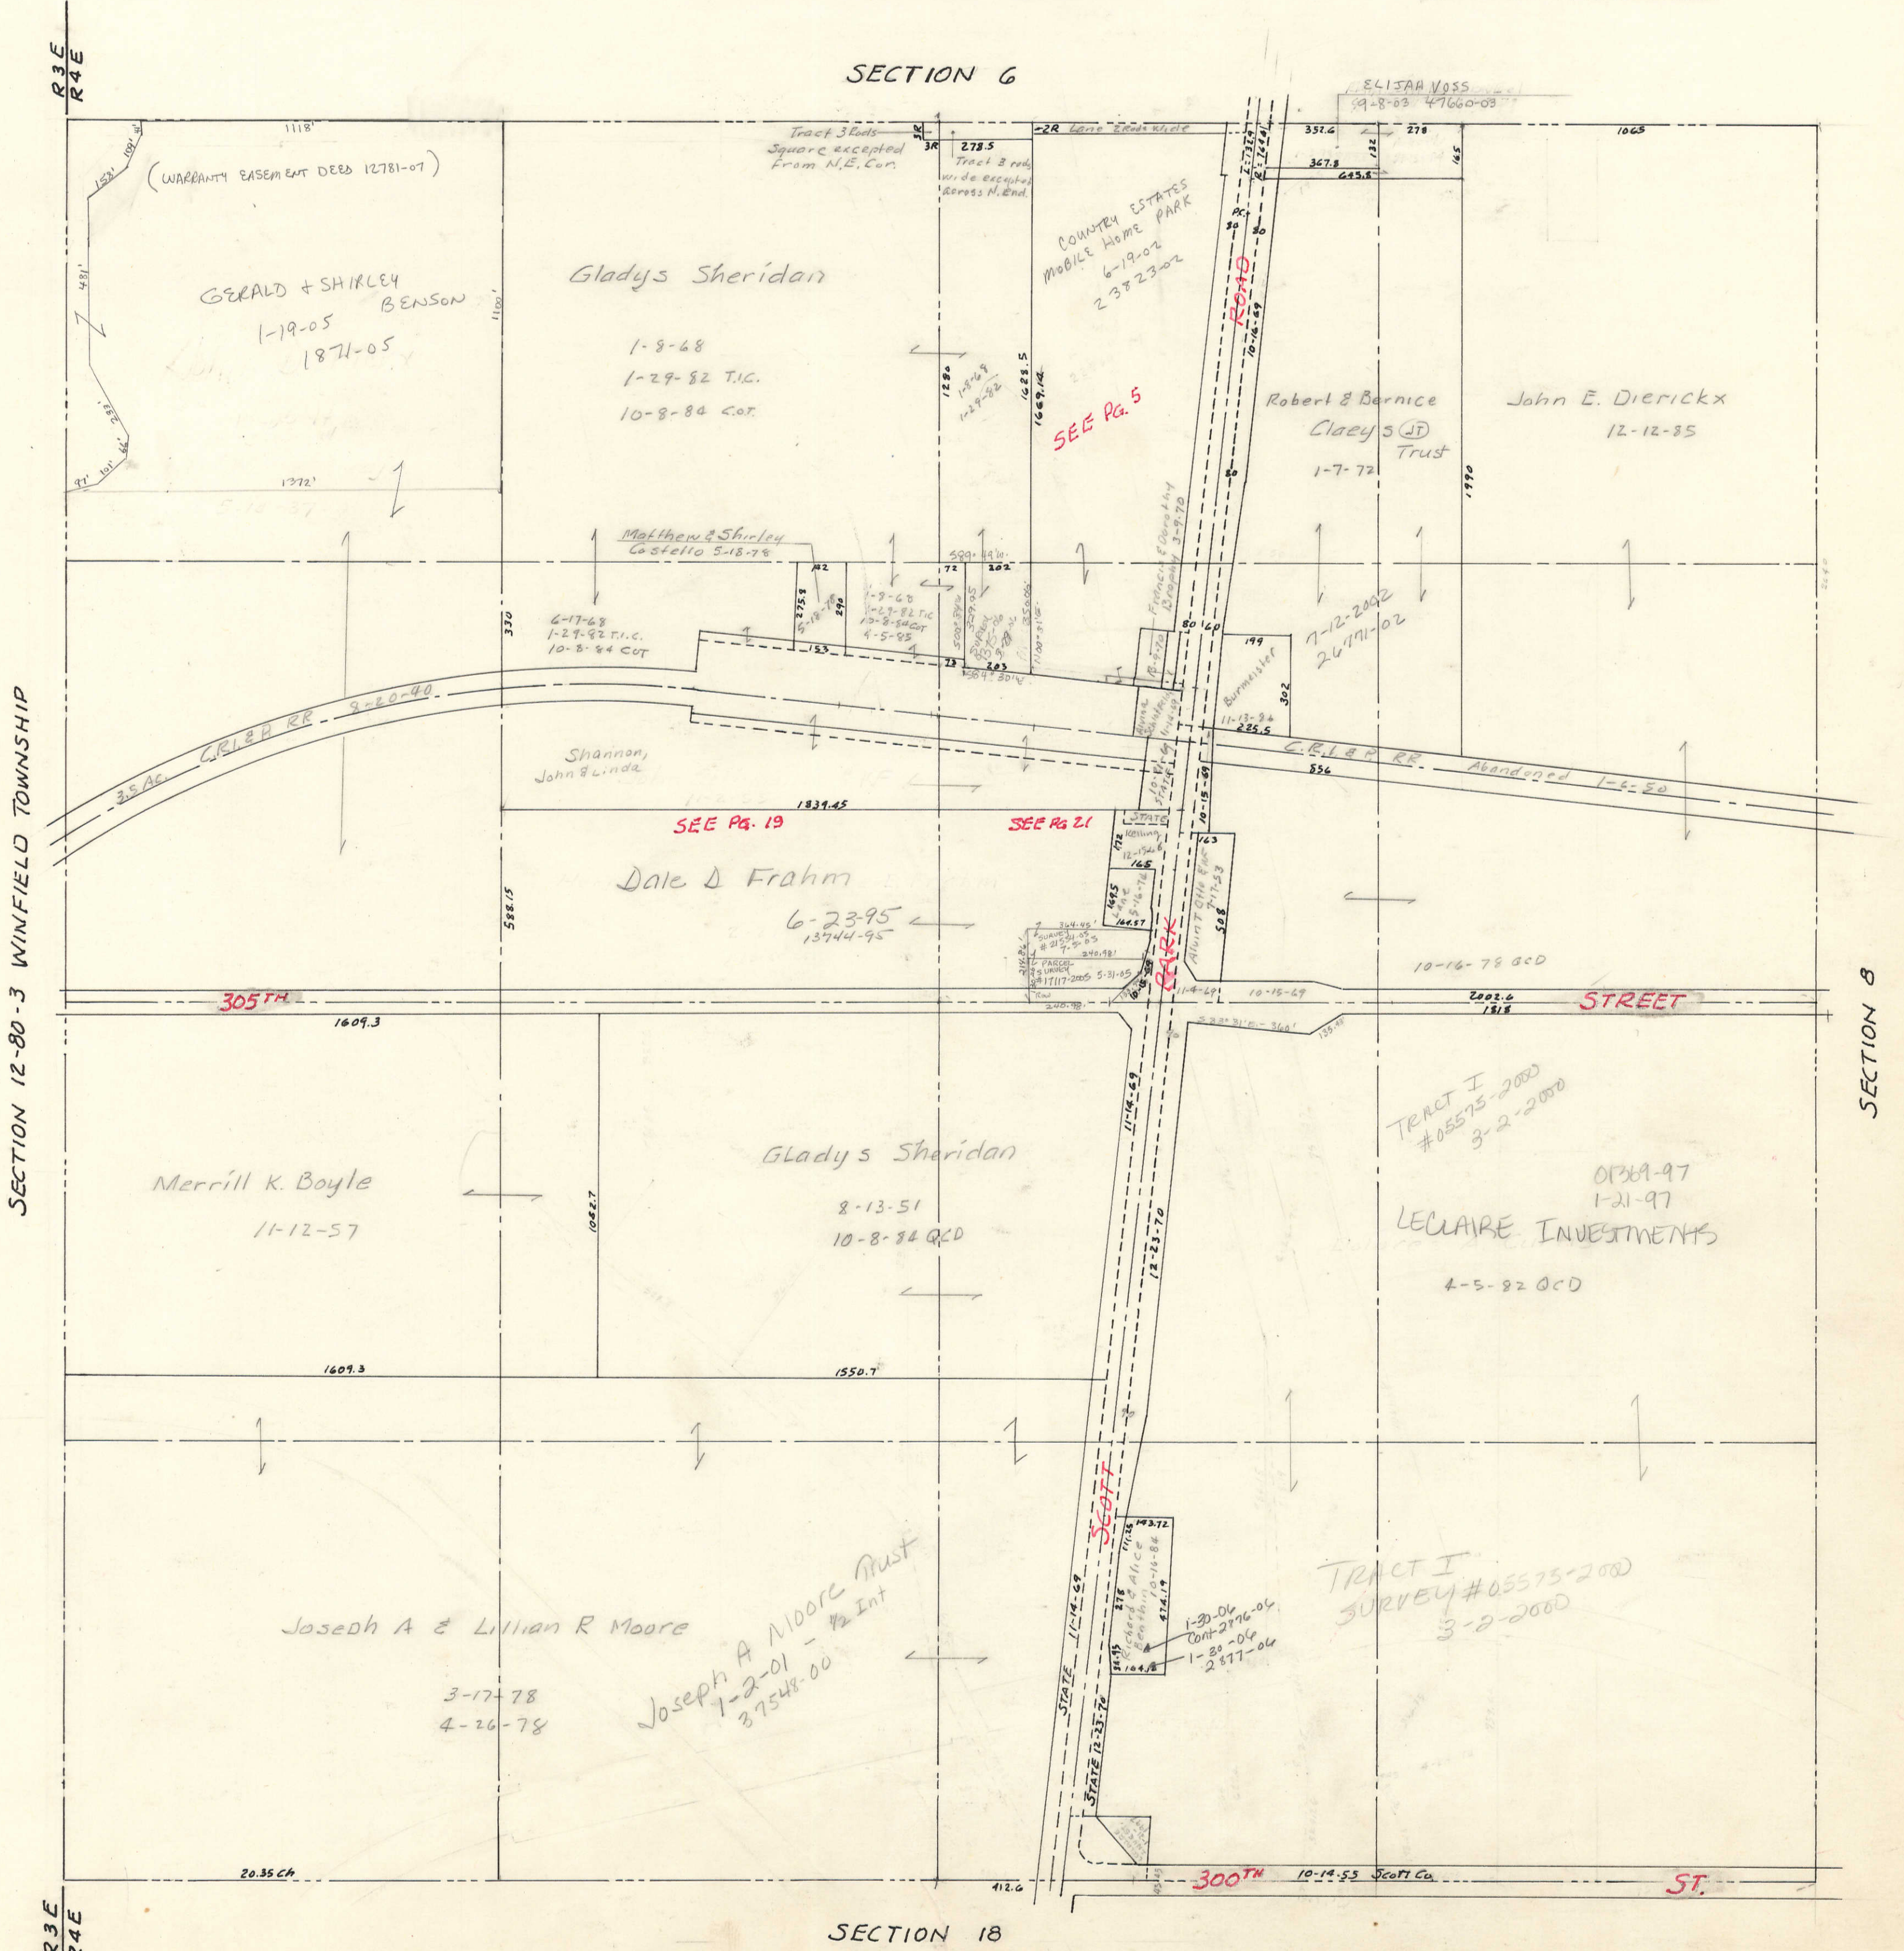

SECTION 7

7

TOWNSHIP 80 NORTH, RANGE 4 EAST
OF THE FIFTH PRINCIPAL MERIDIAN
SCOTT COUNTY, IOWA
BUTLER TOWNSHIP

270
372
1276

TRANSFER PAGE 54-99

SCALE: 1 INCH = 330 FEET

SECTION 6

SECTION 12-80-3 WINFIELD TOWNSHIP

SECTION 8

SECTION 18

R3E
R4E

R3E
R4E

20.35 CH

412.0

300TH

10-14-53 Scott Co.