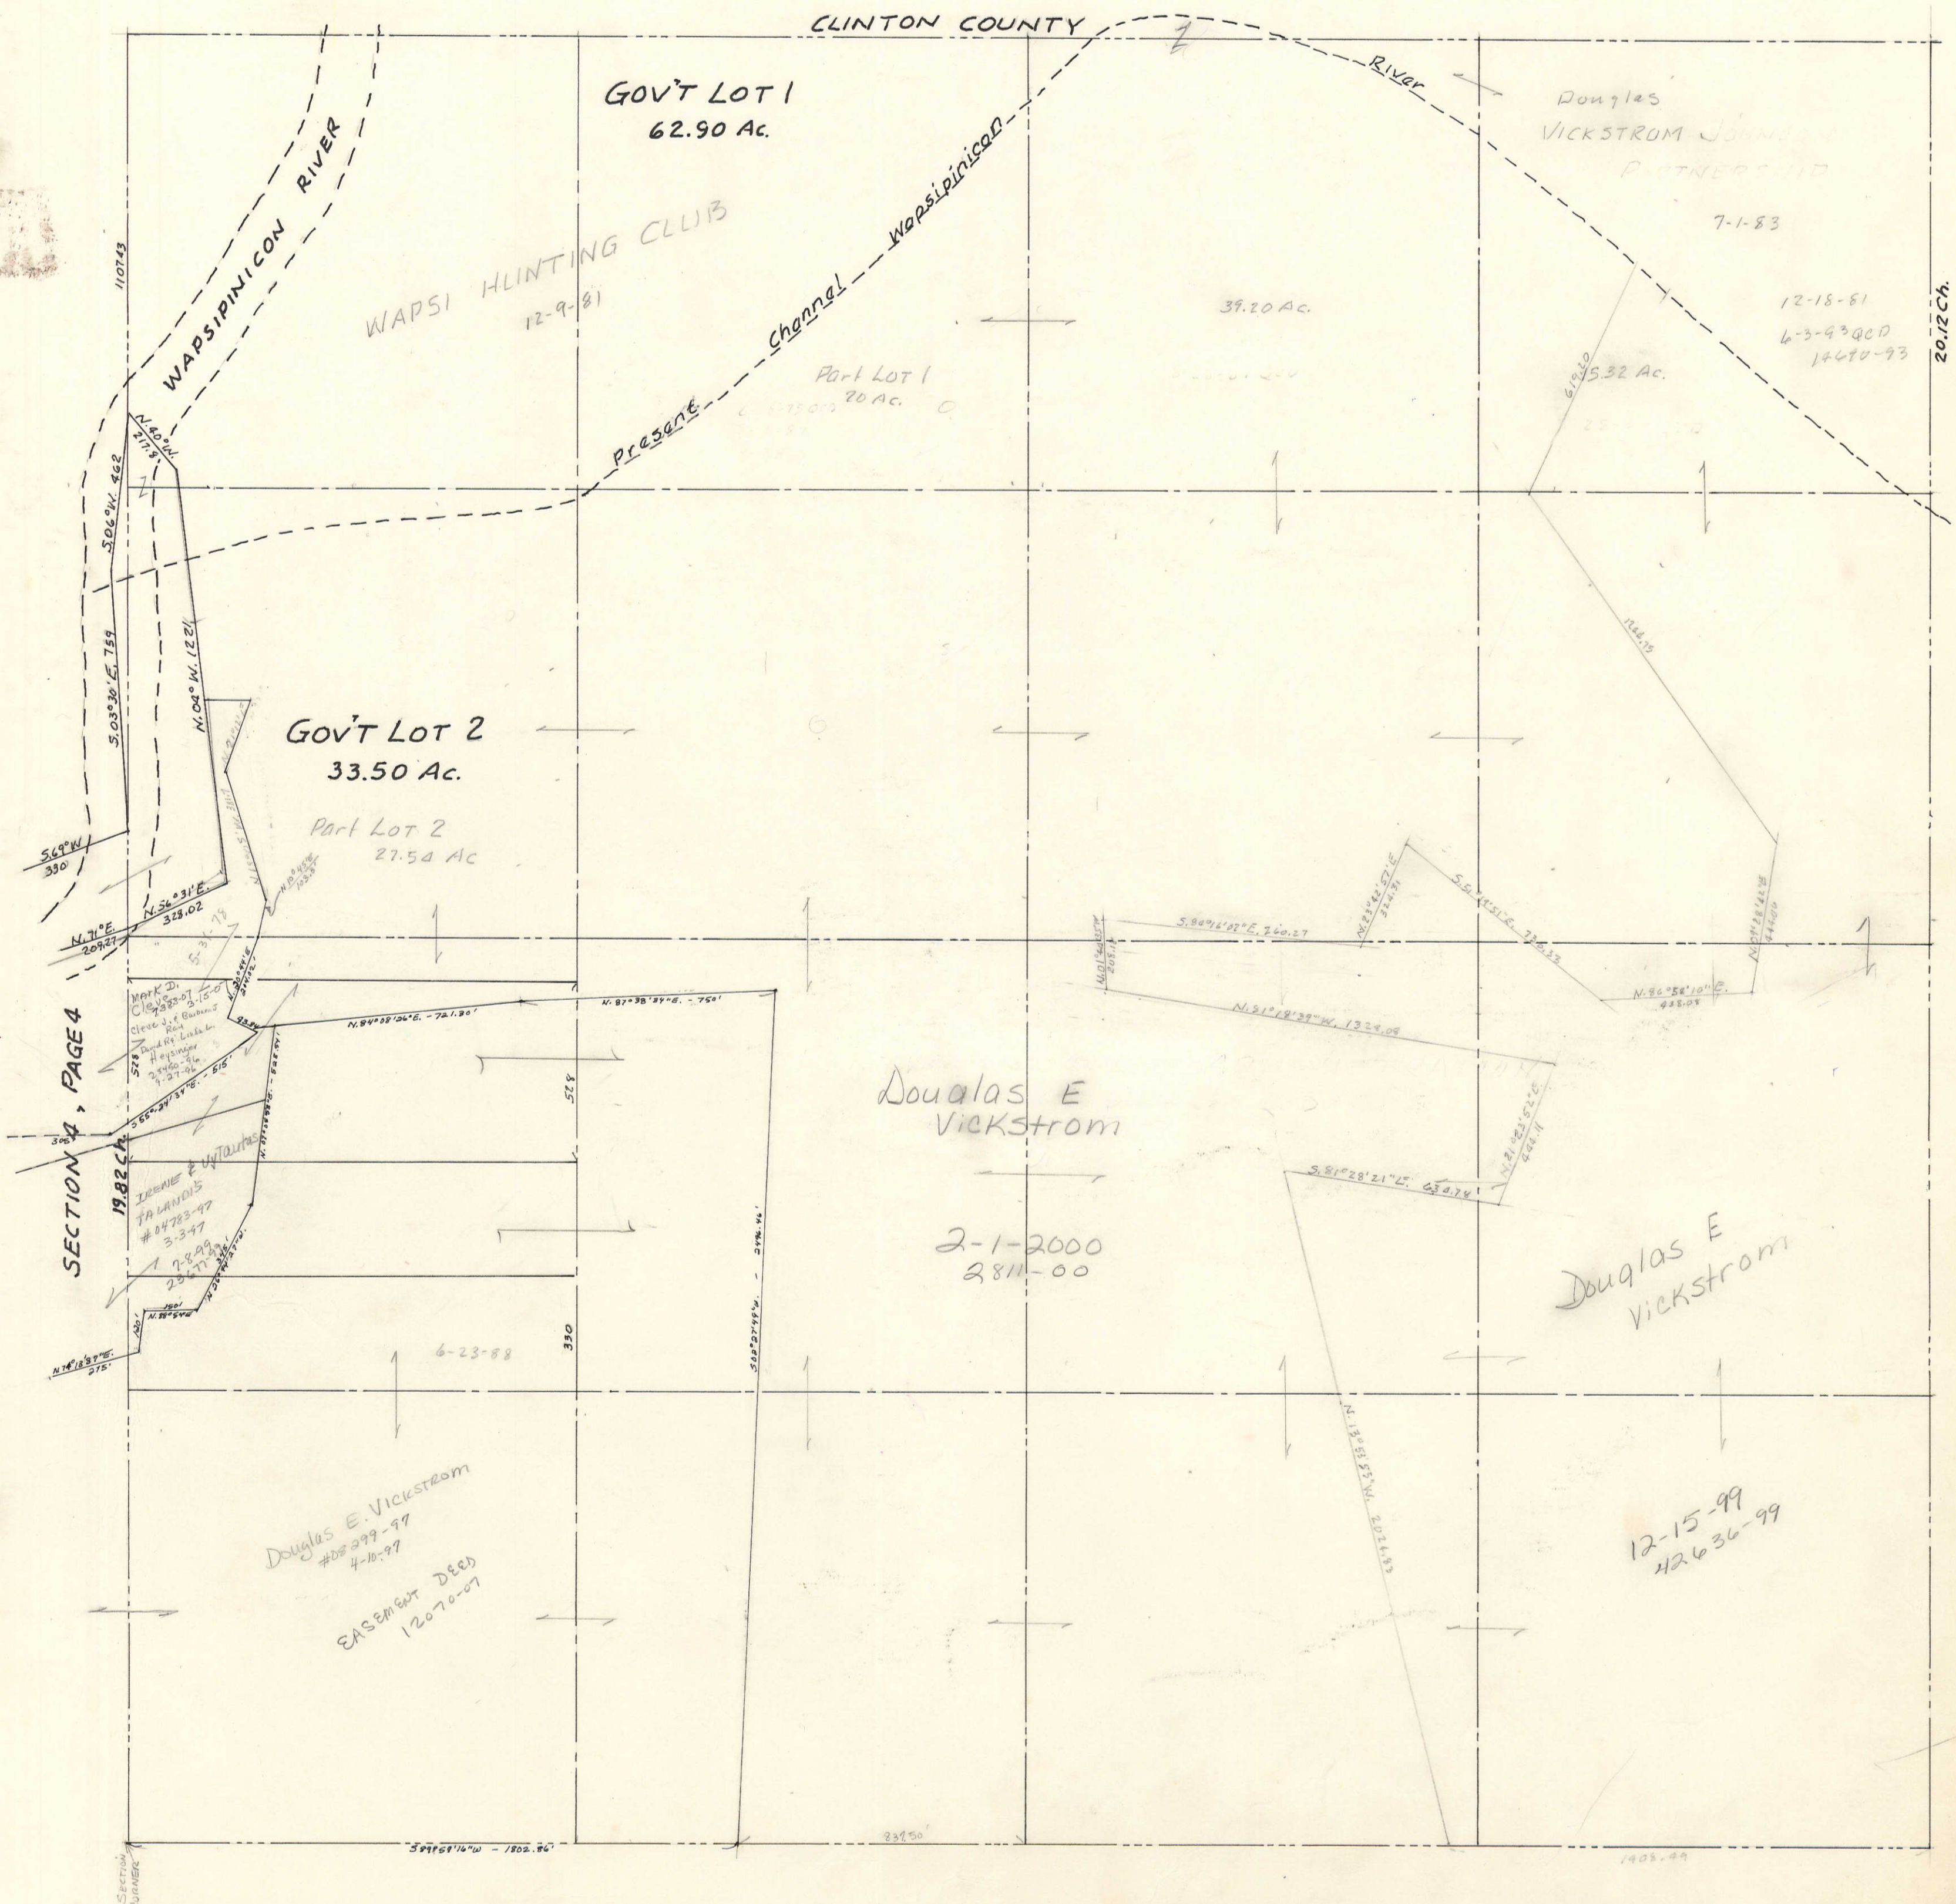

# SECTION 3

TOWNSHIP 80 NORTH, RANGE 4 EAST  
OF THE FIFTH PRINCIPAL MERIDIAN

## BUTLER TOWNSHIP

SCOTT COUNTY, IOWA

SCALE: 1 INCH = 330 FEET

TRANSFER PAGE 54-95

CLINTON COUNTY

SECTION 4, PAGE 4

SECTION 2, PAGE 2