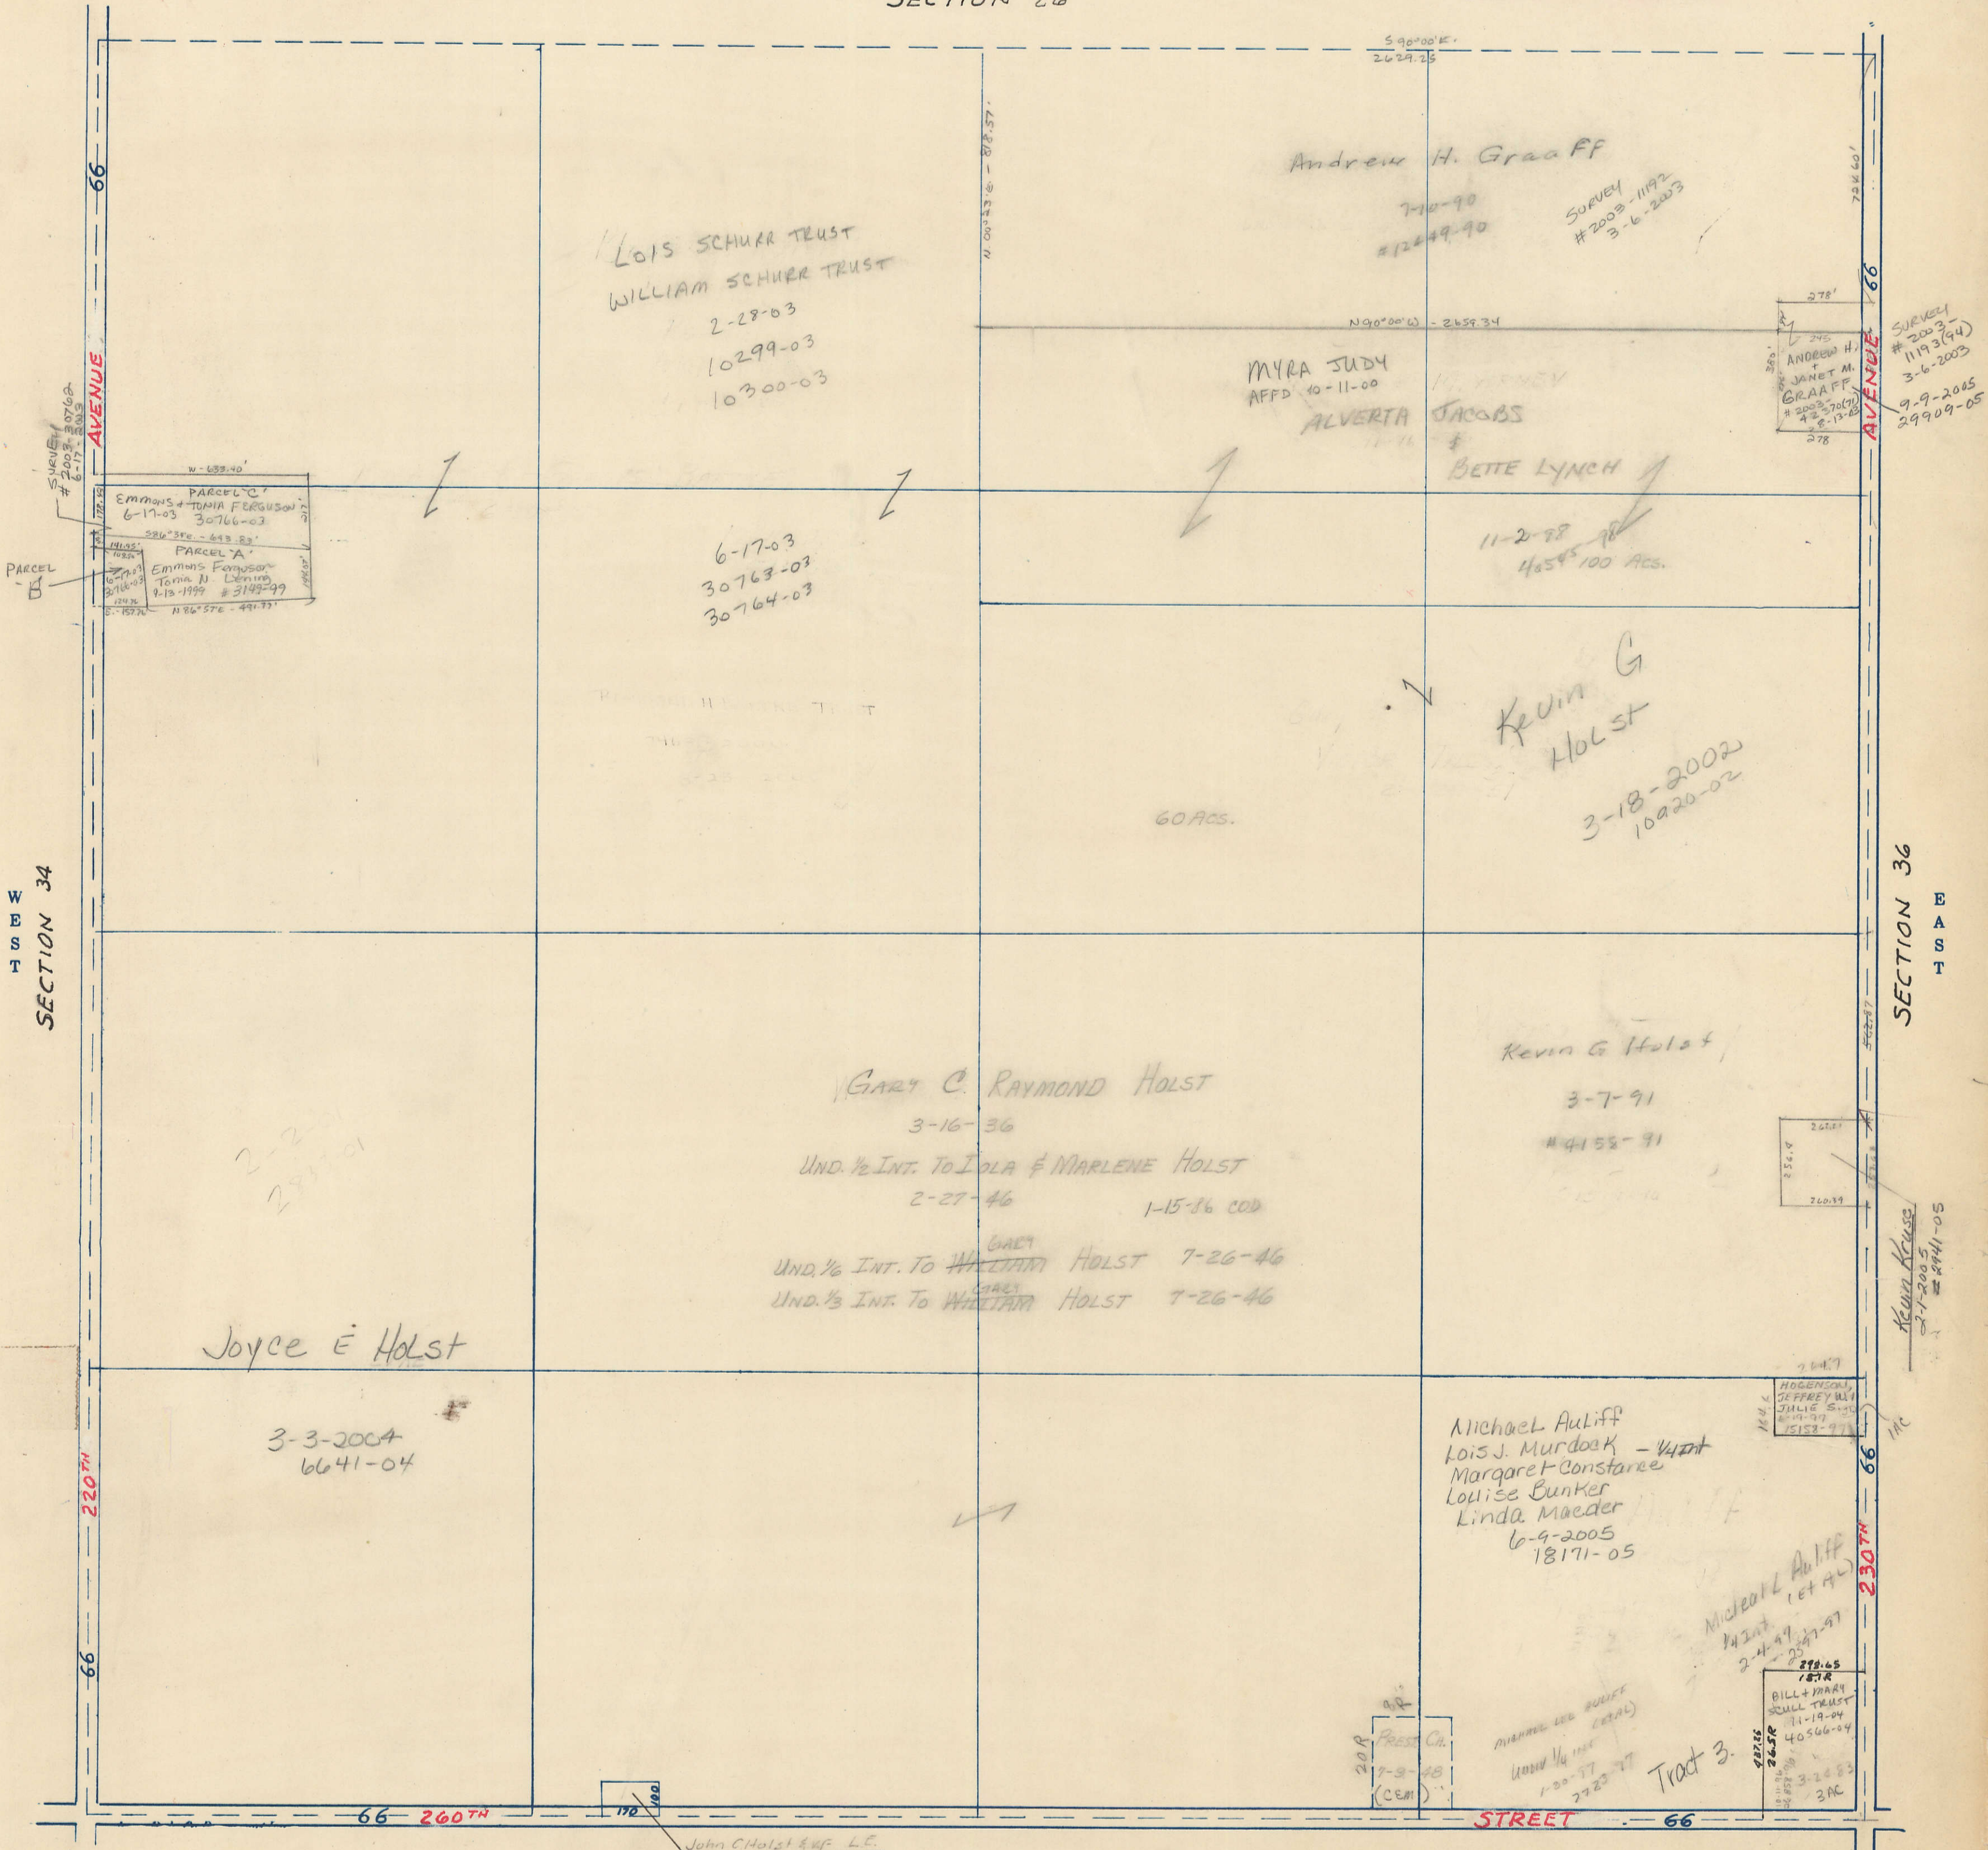

SECTION
35

SCALE IN CHAINS

Township 80-North; Range 4

SCALE IN FEET

EAST OF THE FIFTH PRINCIPAL MERIDIAN

SCOTT COUNTY, IOWA

BUTLER TOWNSHIP

NORTH
SECTION 26

Transfer Page 61d-127

SOUTH
SECTION 2, LINCOLN TWP.