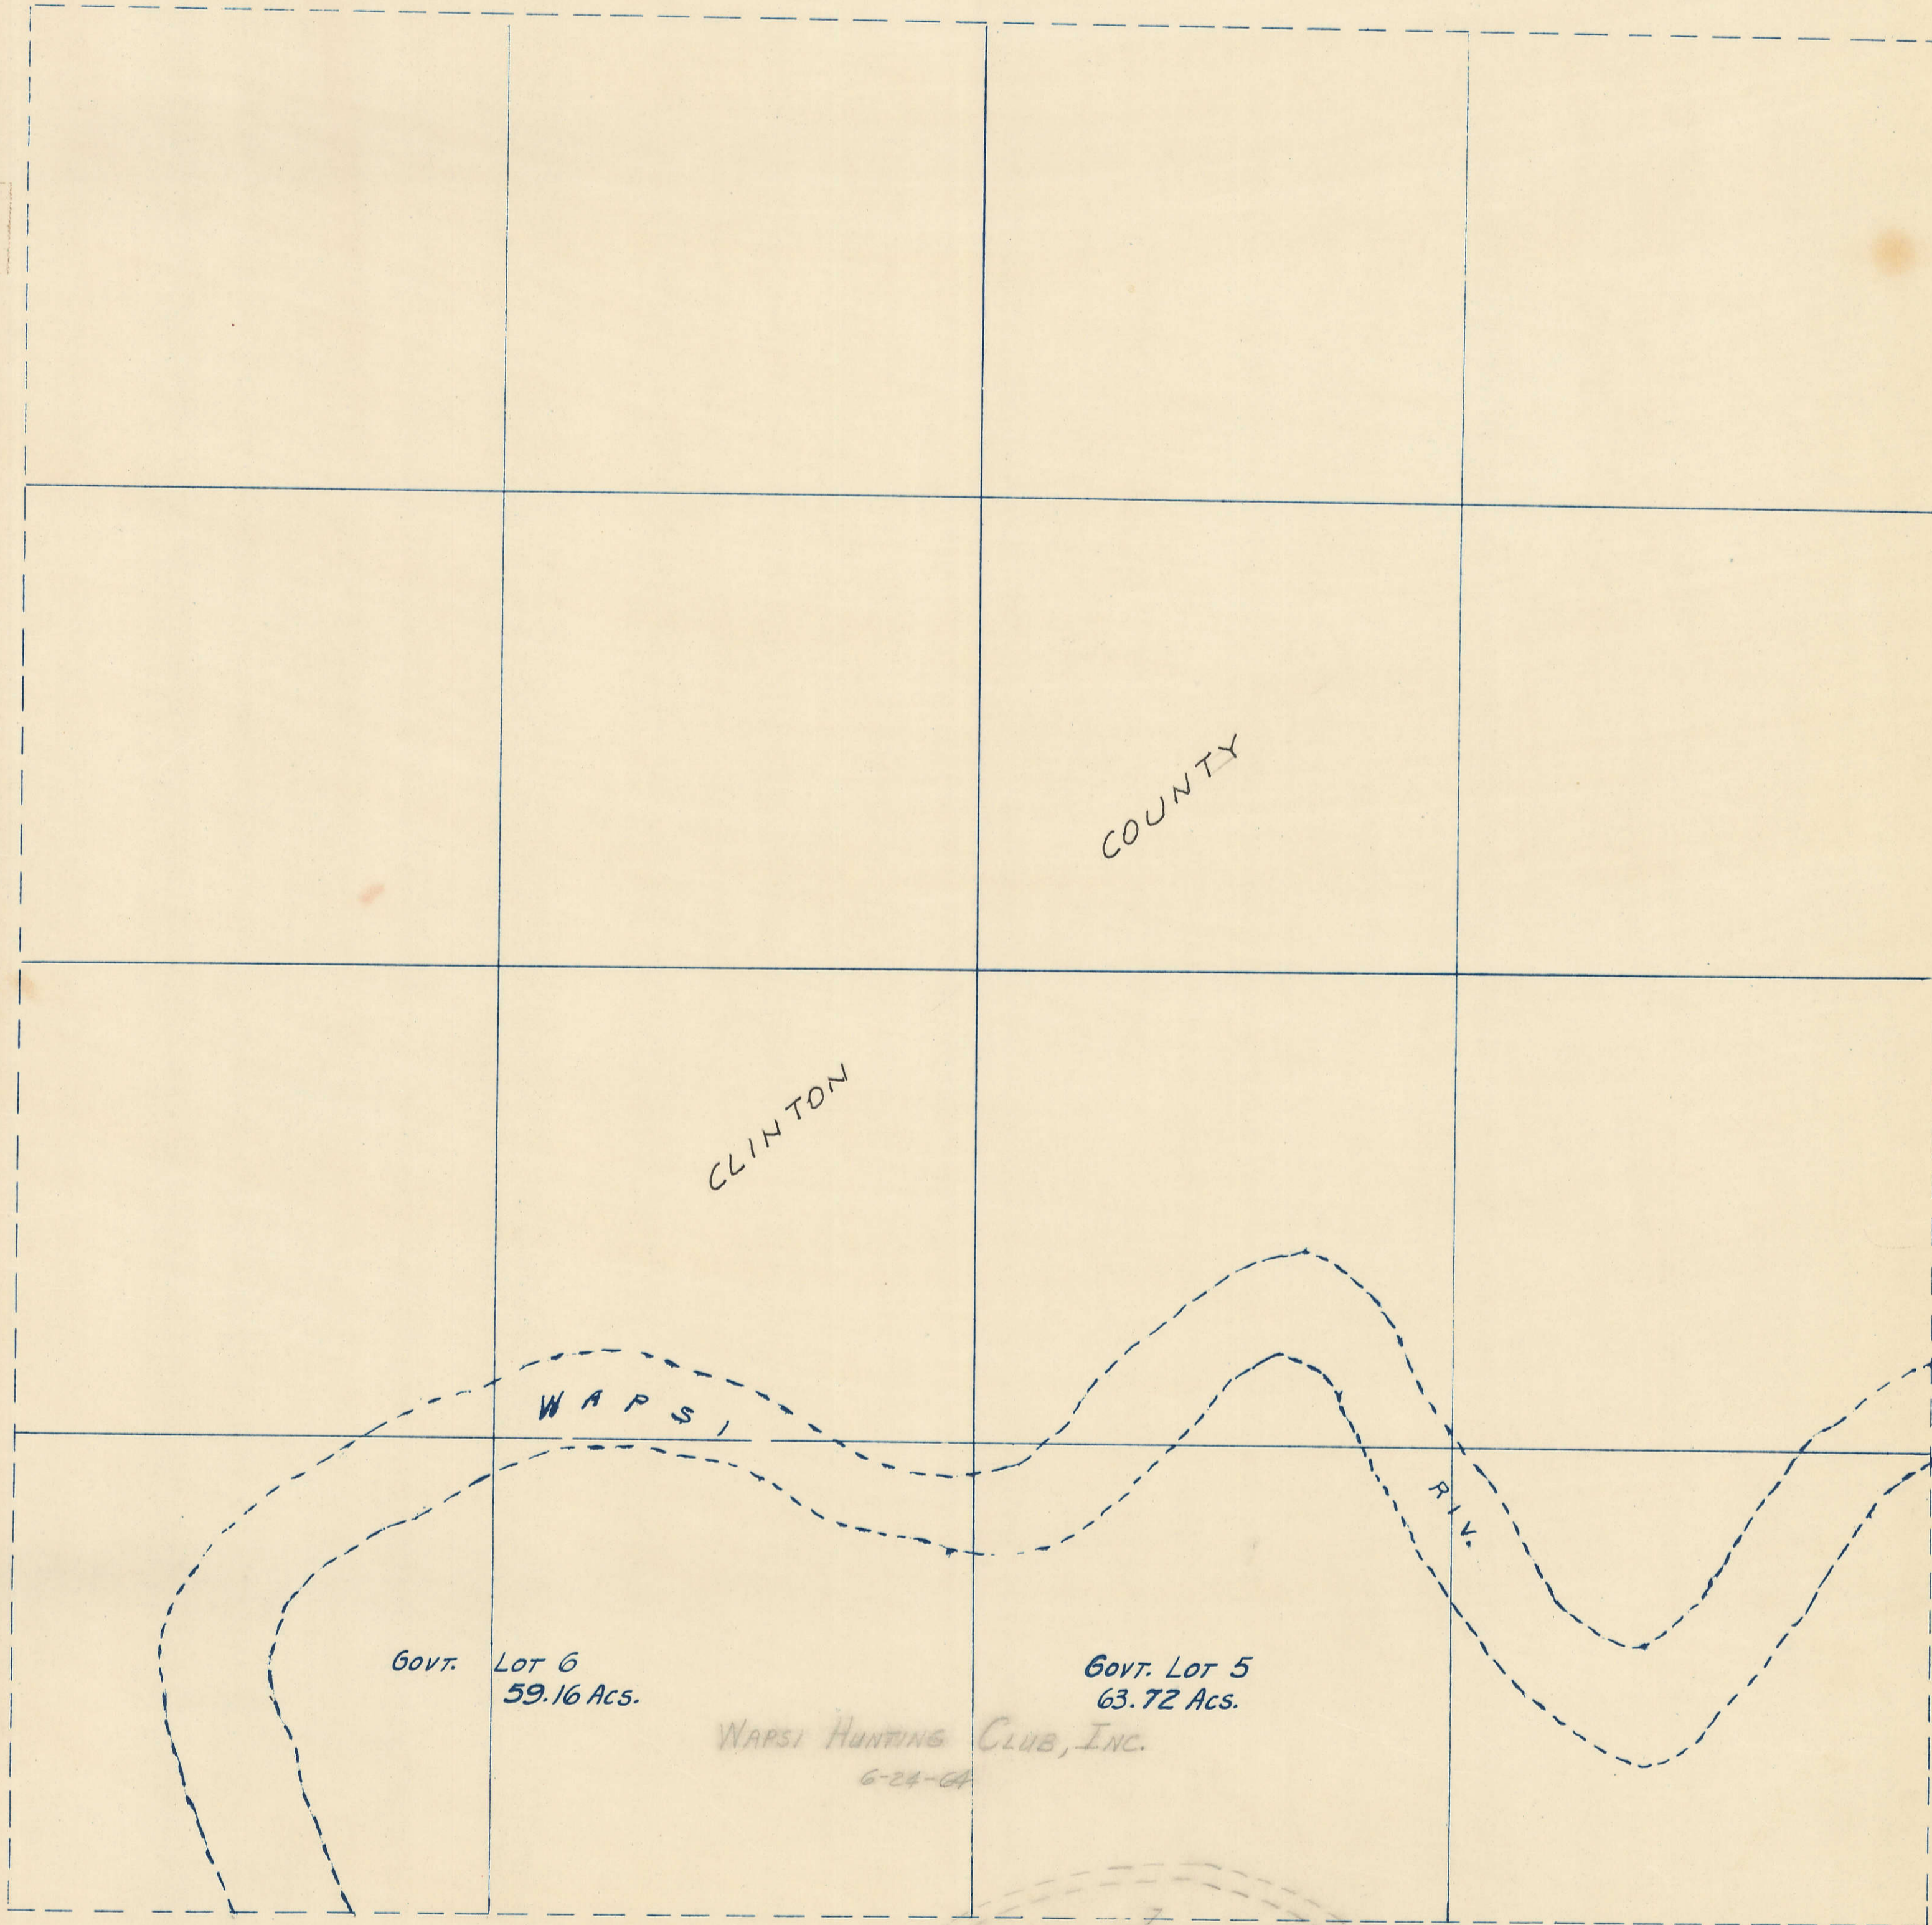

SECTION  
34

Township 81 -North; Range 4

EAST OF THE FIFTH PRINCIPAL MERIDIAN

SCOTT COUNTY, IOWA

BUTLER TOWNSHIP

NORTH

SCALE IN CHAINS

SCALE IN FEET

Transfer 132

WEST

EAST

SOUTH

SECTION 3-T80N.

FARMERS HOME ADM

8-14-87

5-28-89 Q.C.D.