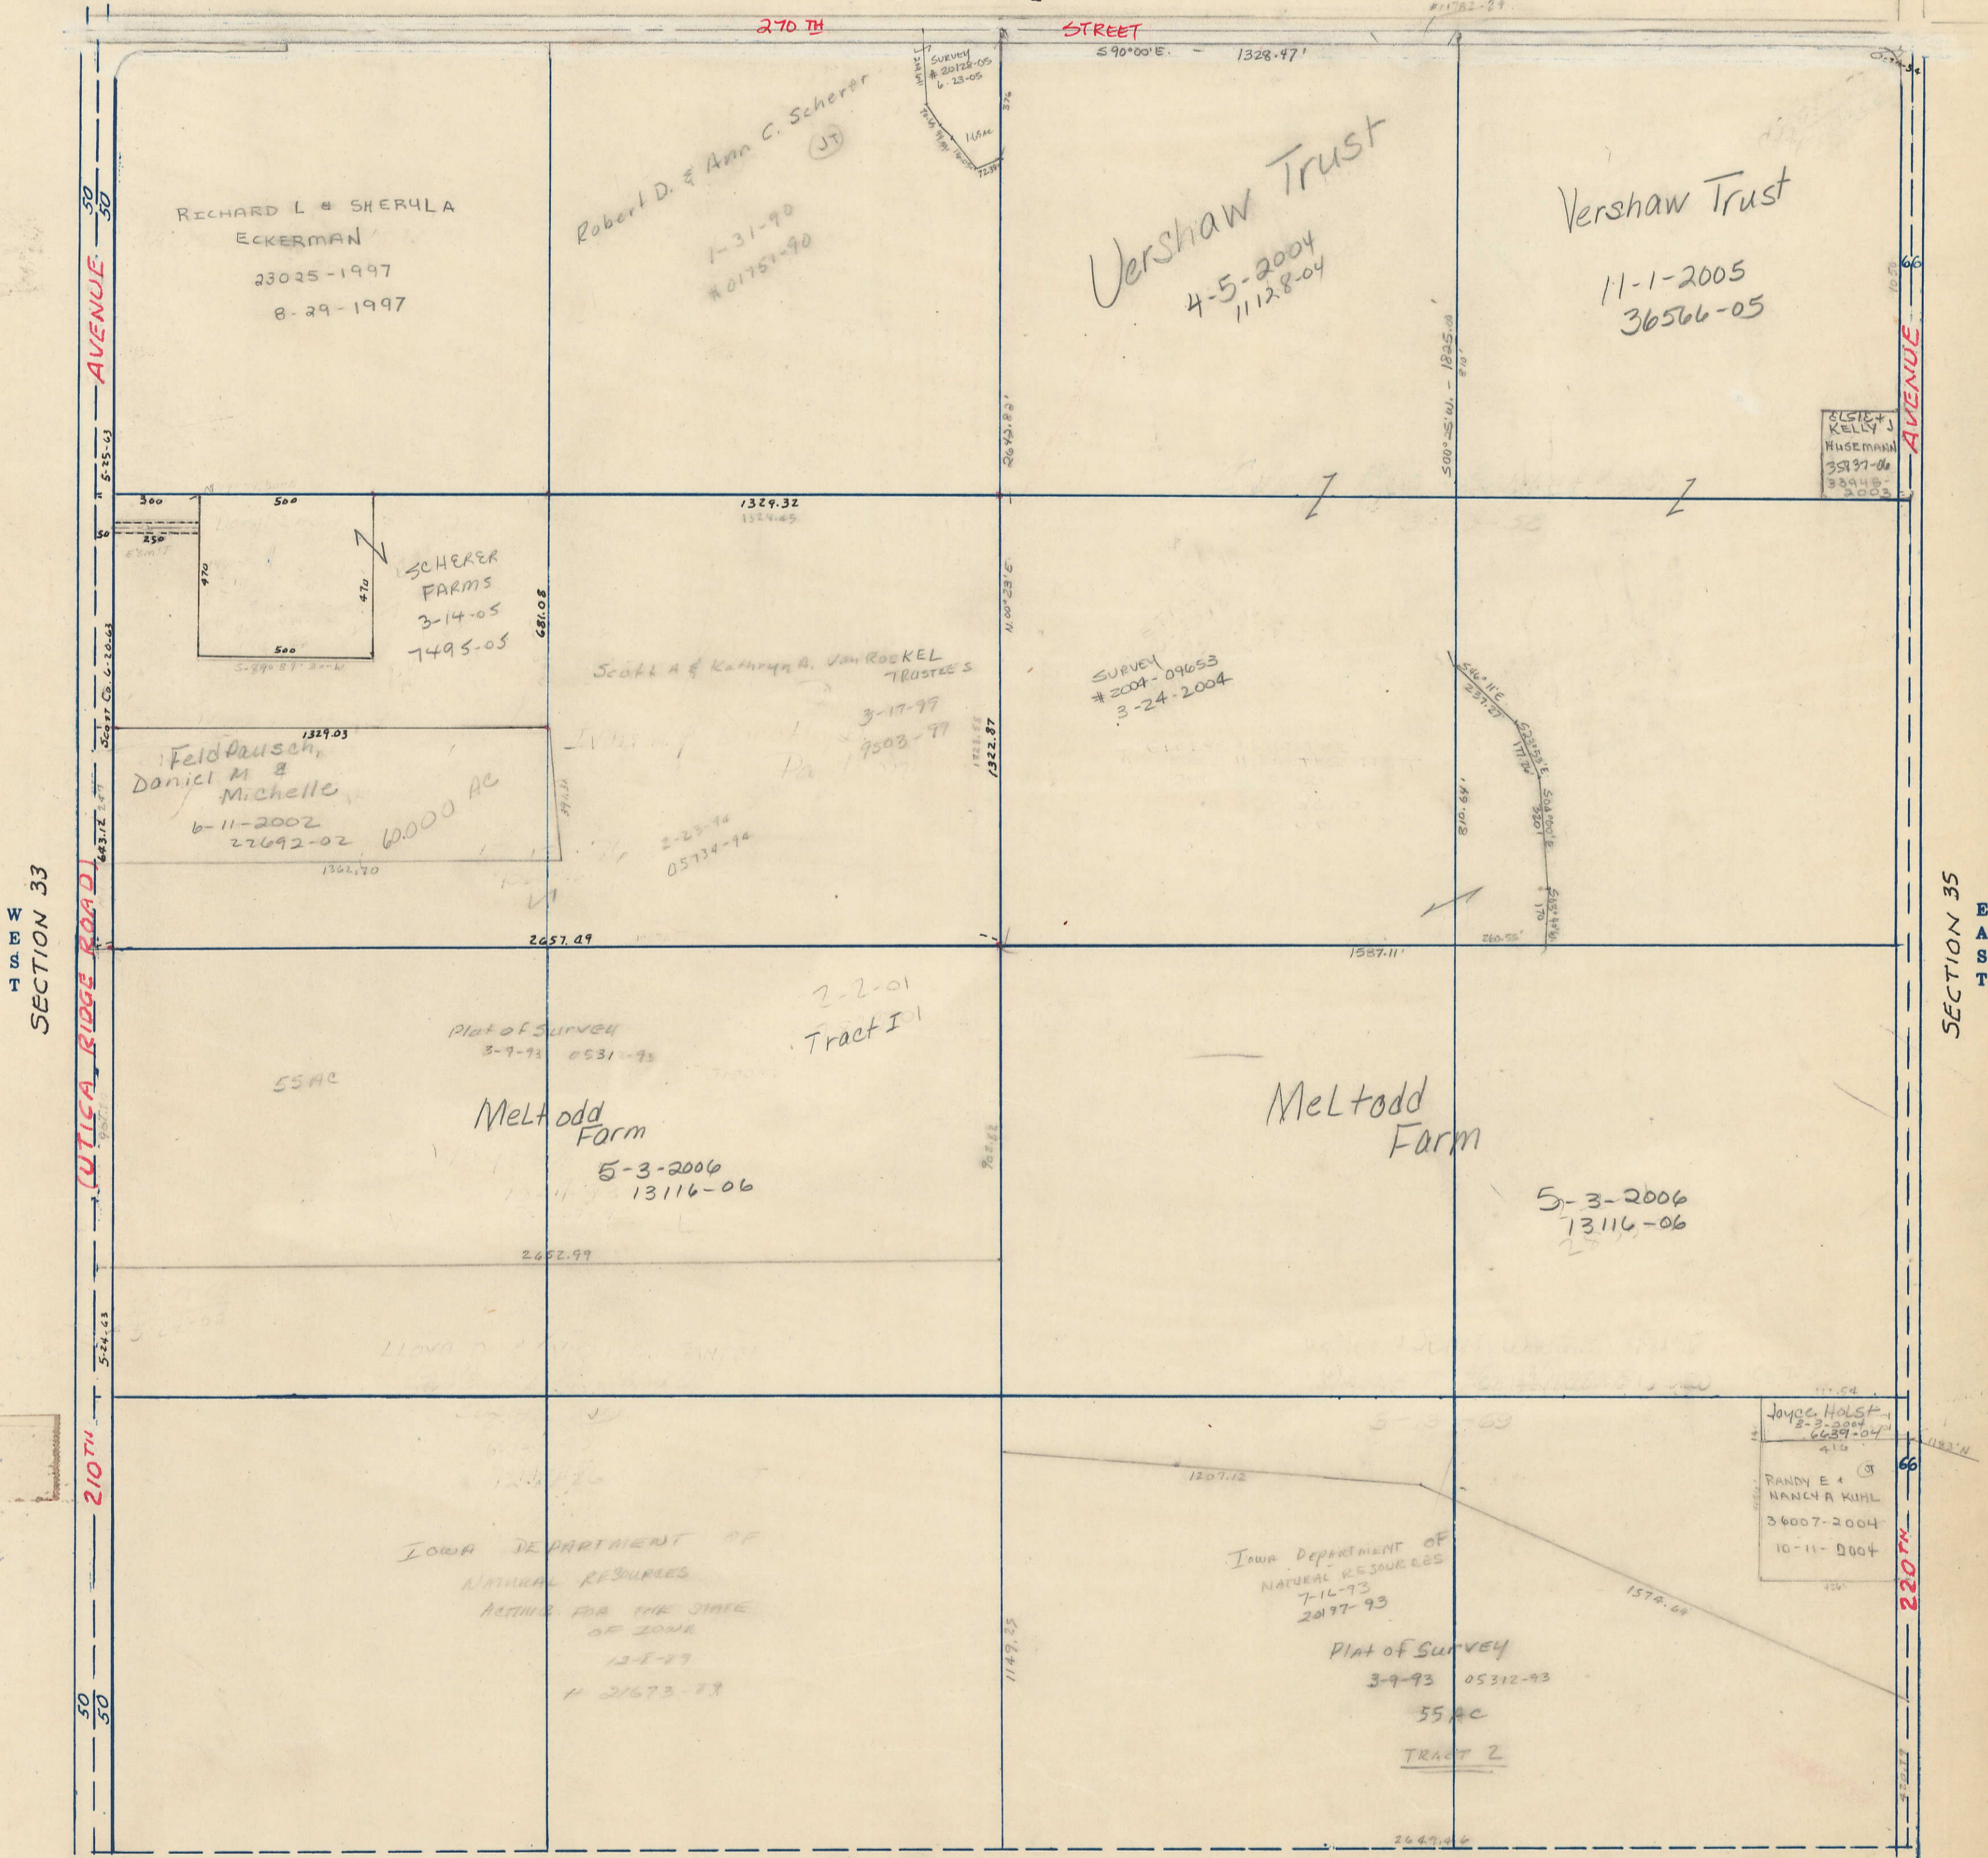

SECTION 34

Township 80-North; Range 4

EAST OF THE FIFTH PRINCIPAL MERIDIAN

SCOTT COUNTY, IOWA

BUTLER TOWNSHIP

SCALE IN CHAINS

SCALE IN FEET

NORTH SECTION 27

Transfer Page 61d-126

SECTION 33

SECTION 35

SOUTH SECTION 3, LINCOLN TWP.