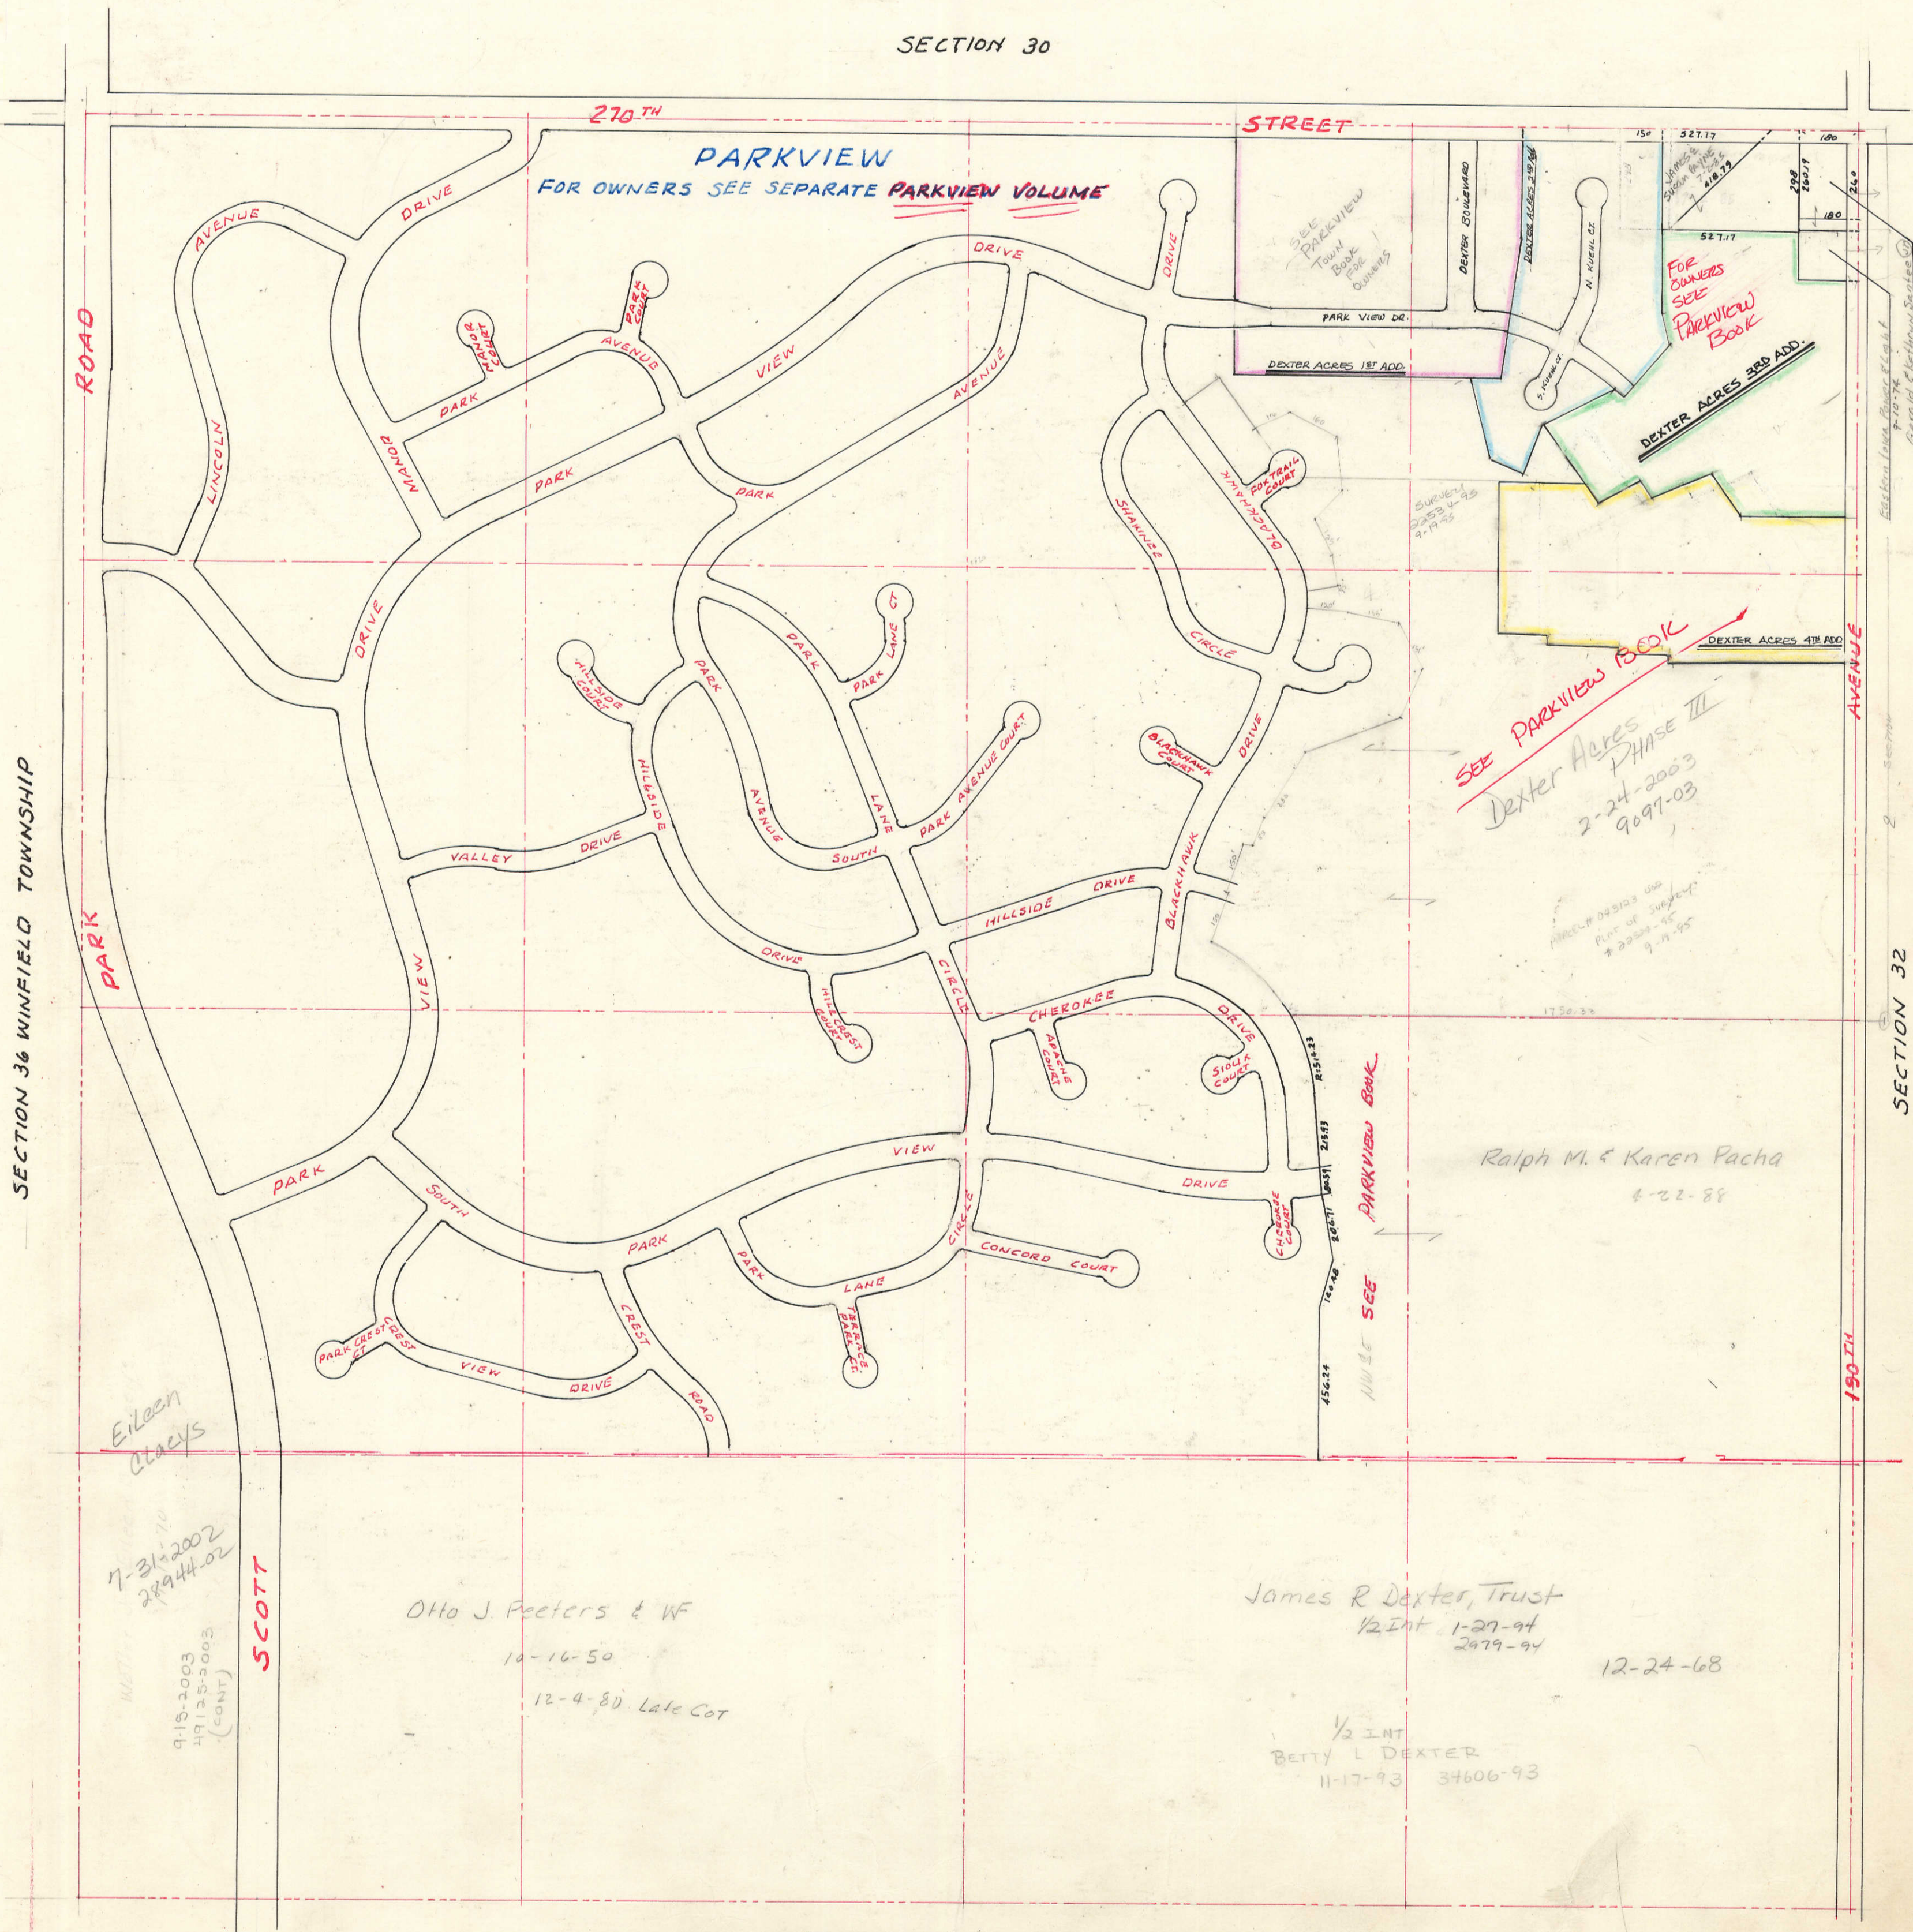

SECTION
31

TOWNSHIP 80 NORTH; RANGE 4 EAST
OF THE FIFTH PRINCIPAL MERIDIAN
SCOTT COUNTY, IOWA
BUTLER TOWNSHIP

SCALE: 1 INCH = 330 FEET

TRANSFER PAGE 54-123

SECTION 30

SECTION 36 WINFIELD TOWNSHIP

SECTION 32

SECTION 6 LINCOLN TOWNSHIP