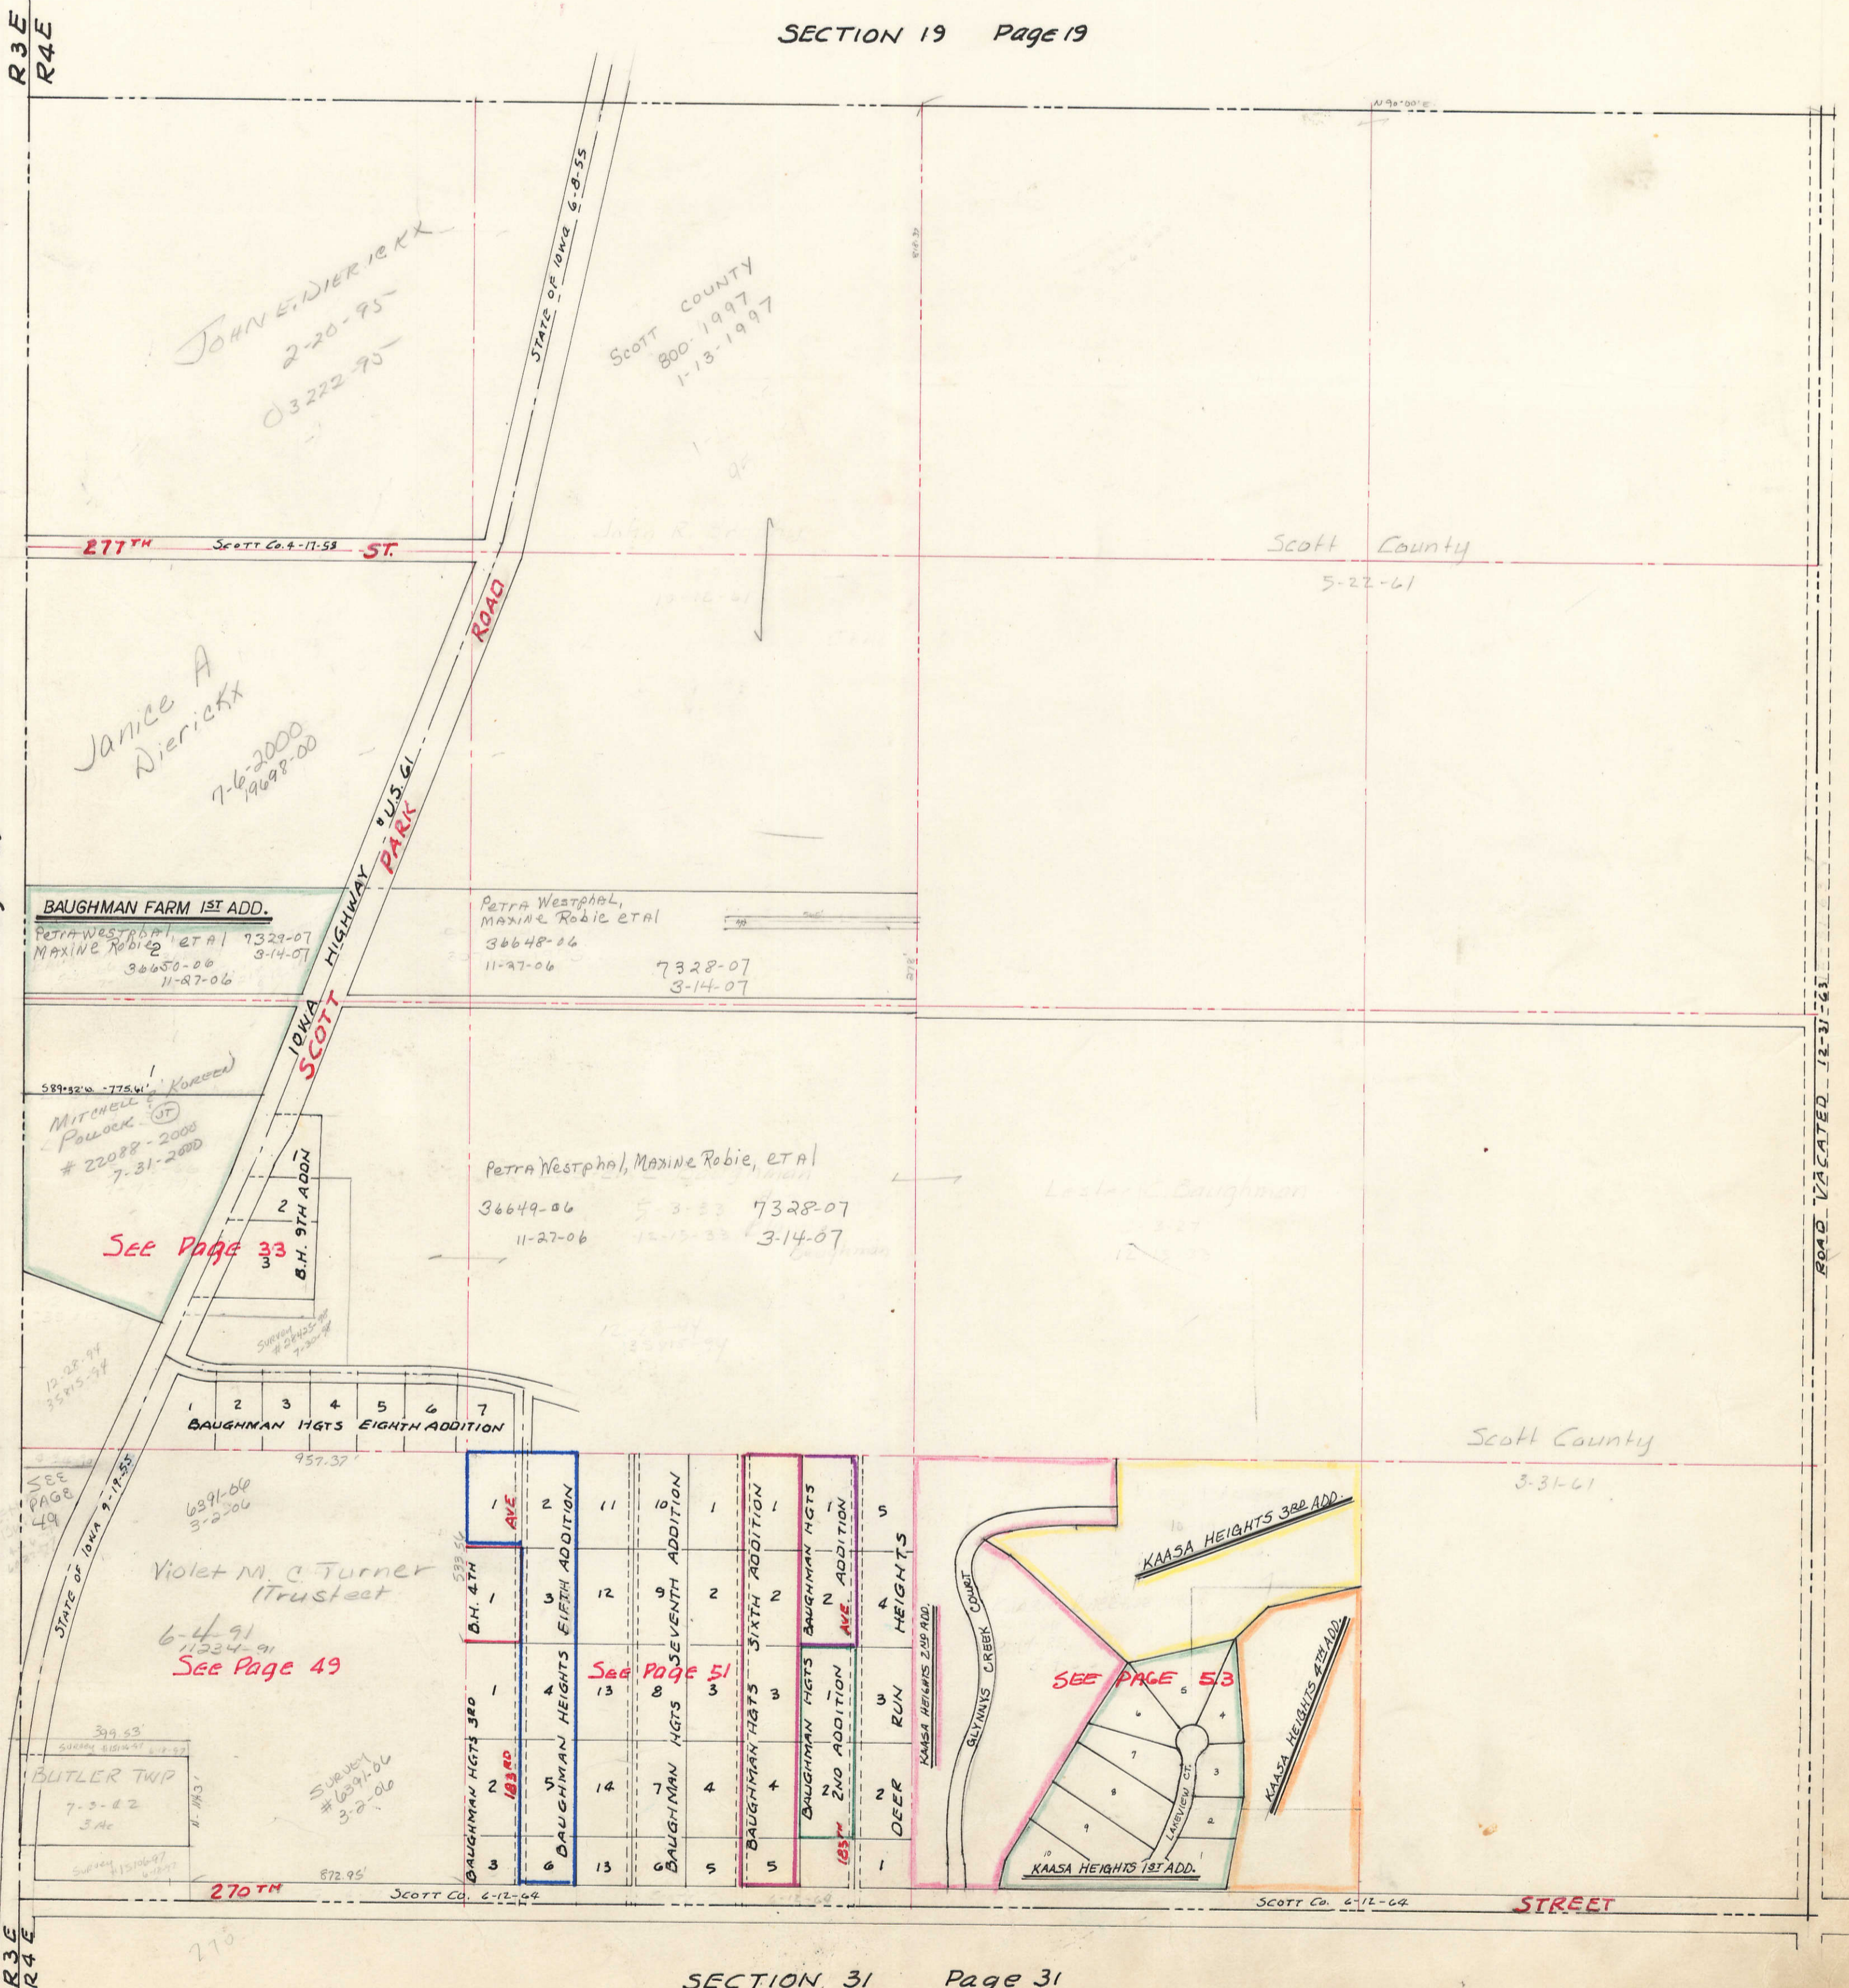

SECTION 30

TOWNSHIP 80 NORTH, RANGE 4 EAST
OF THE FIFTH PRINCIPAL MERIDIAN
BUTLER TOWNSHIP
SCOTT COUNTY, IOWA

SCALE: 1 inch = 330 Feet

5 lds.
TRANSFER PAGE 122

SECTION 19 Page 19

WINFIELD TOWNSHIP SECTION 25-78-3
TRANSFER PAGE 25-282 Page 25

SECTION 29 Page 29

SECTION 31 Page 31