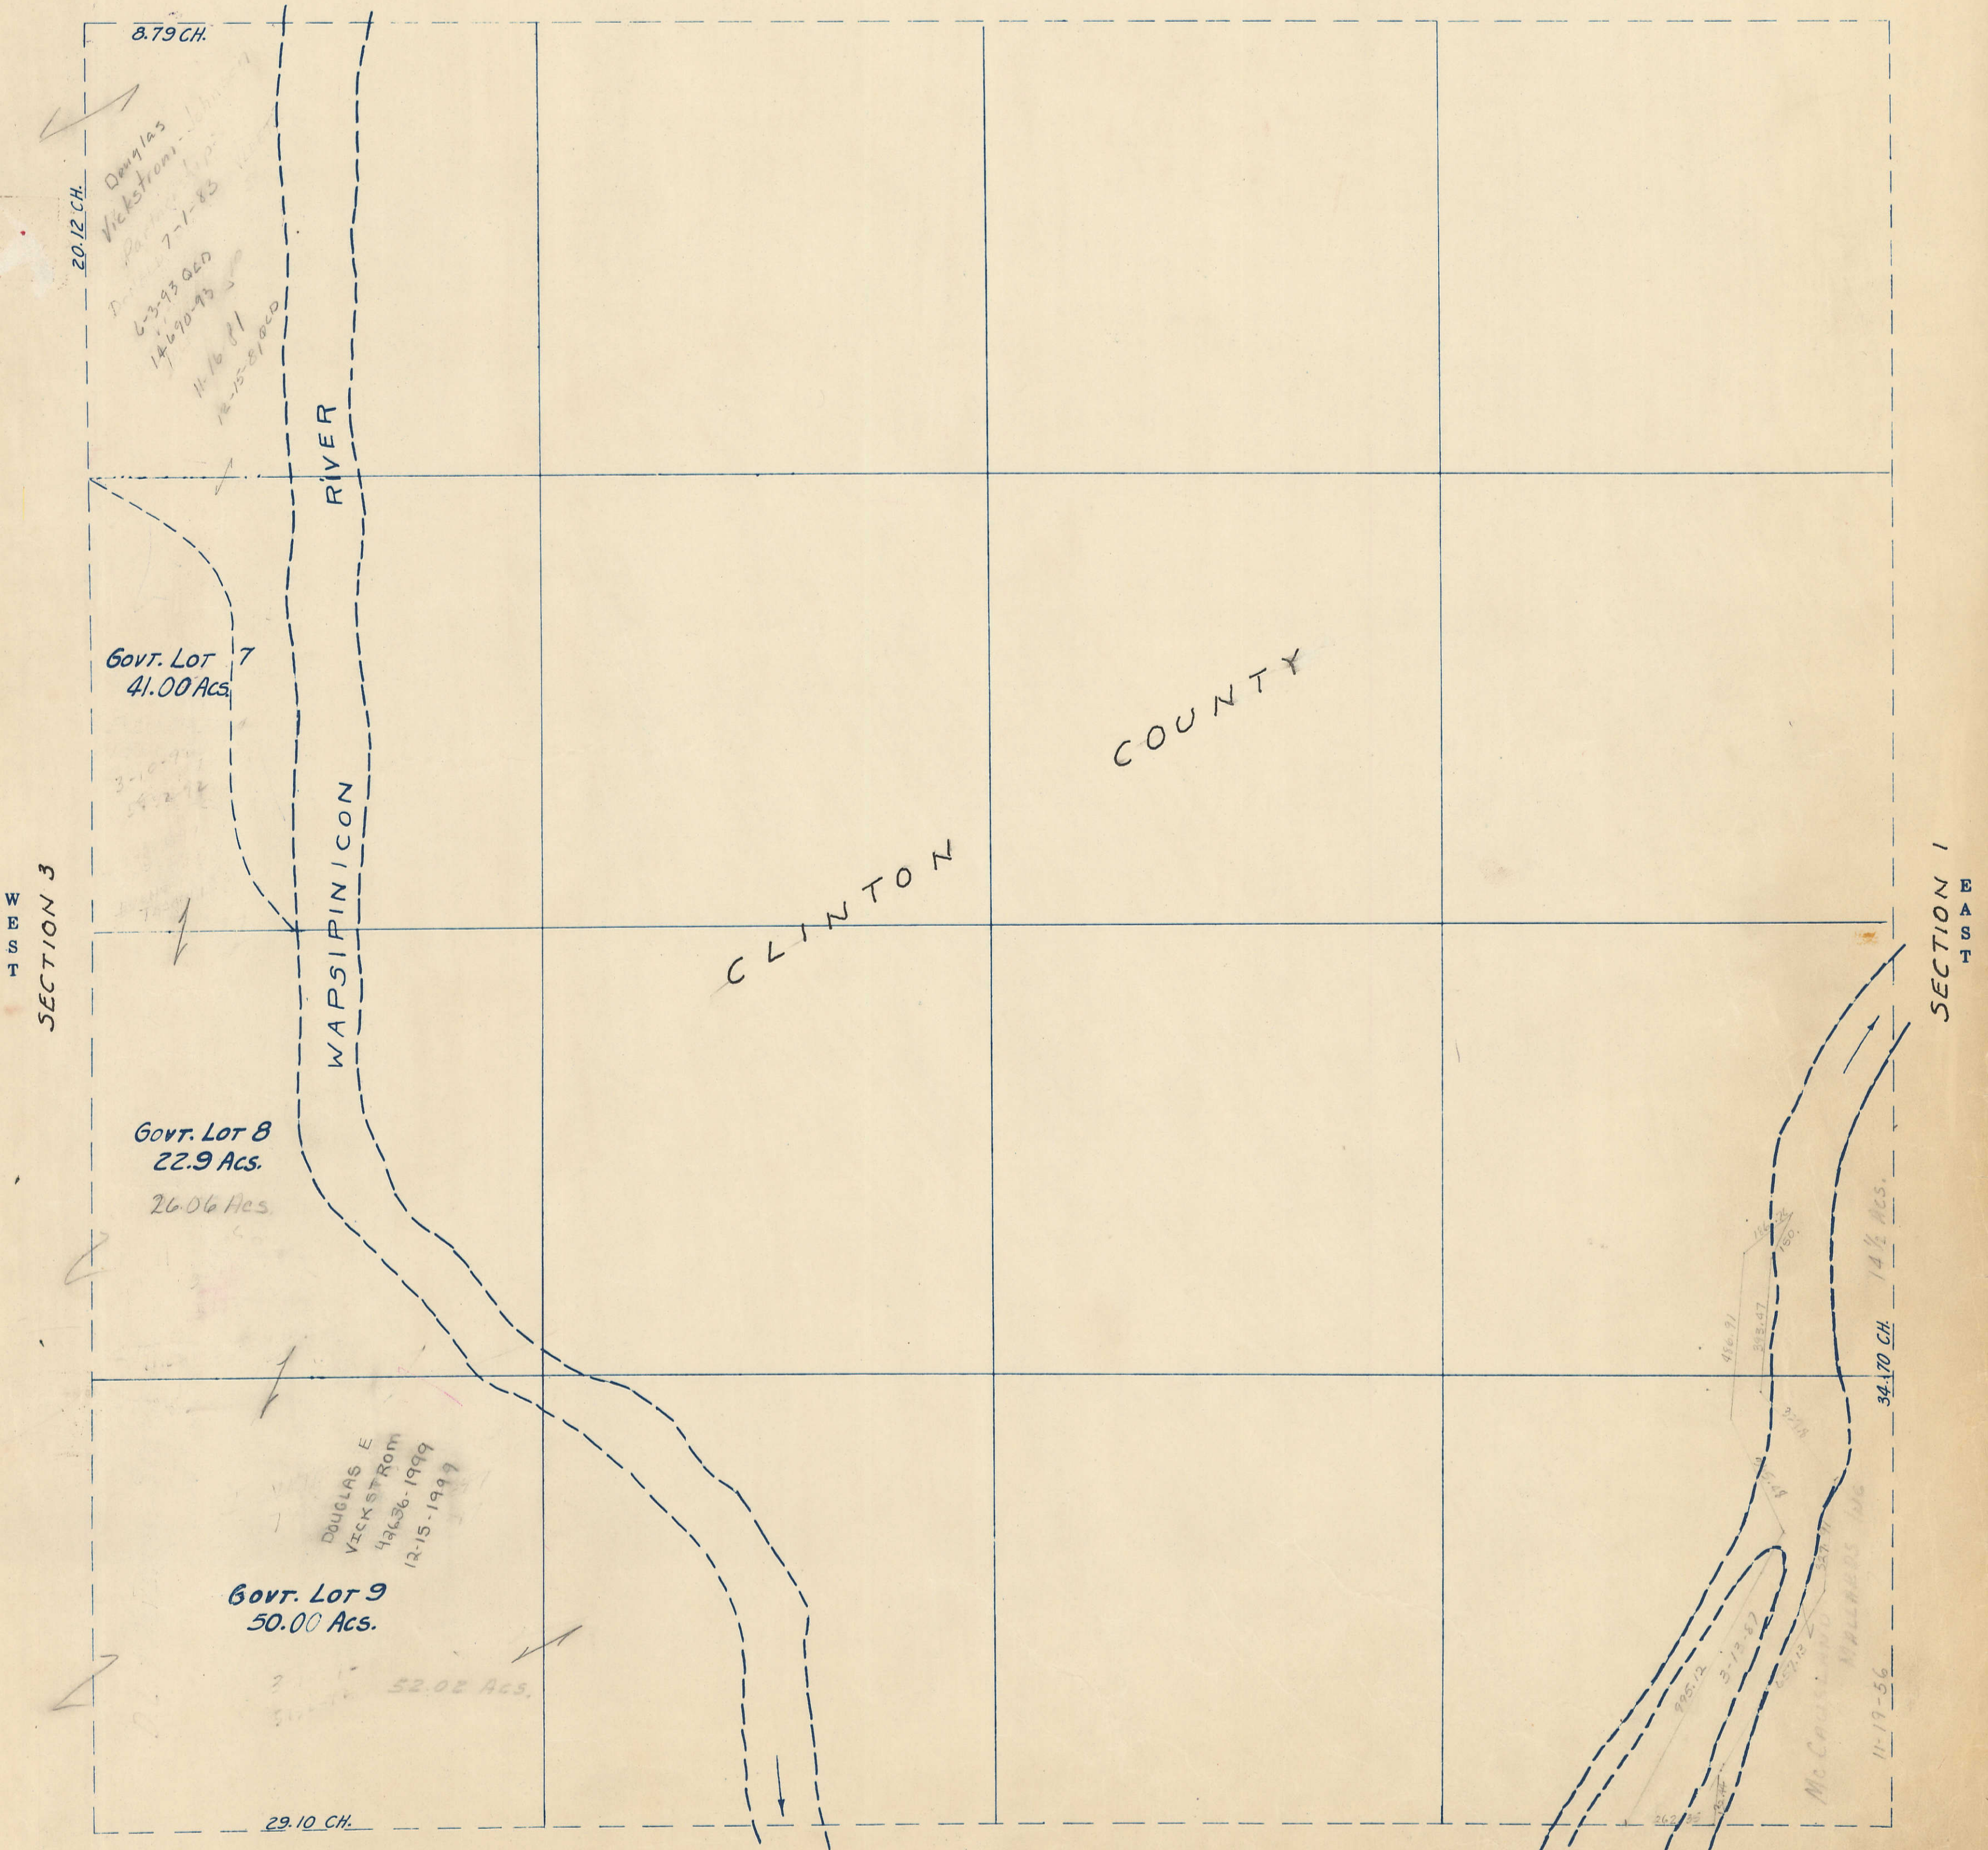

SECTION
2

Township 80-North; Range 4
EAST OF THE FIFTH PRINCIPAL MERIDIAN
SCOTT COUNTY, IOWA
BUTLER TOWNSHIP

SCALE IN CHAINS

SCALE IN FEET

Transfer Page 51d-94

NORTH

SOUTH
SECTION 11