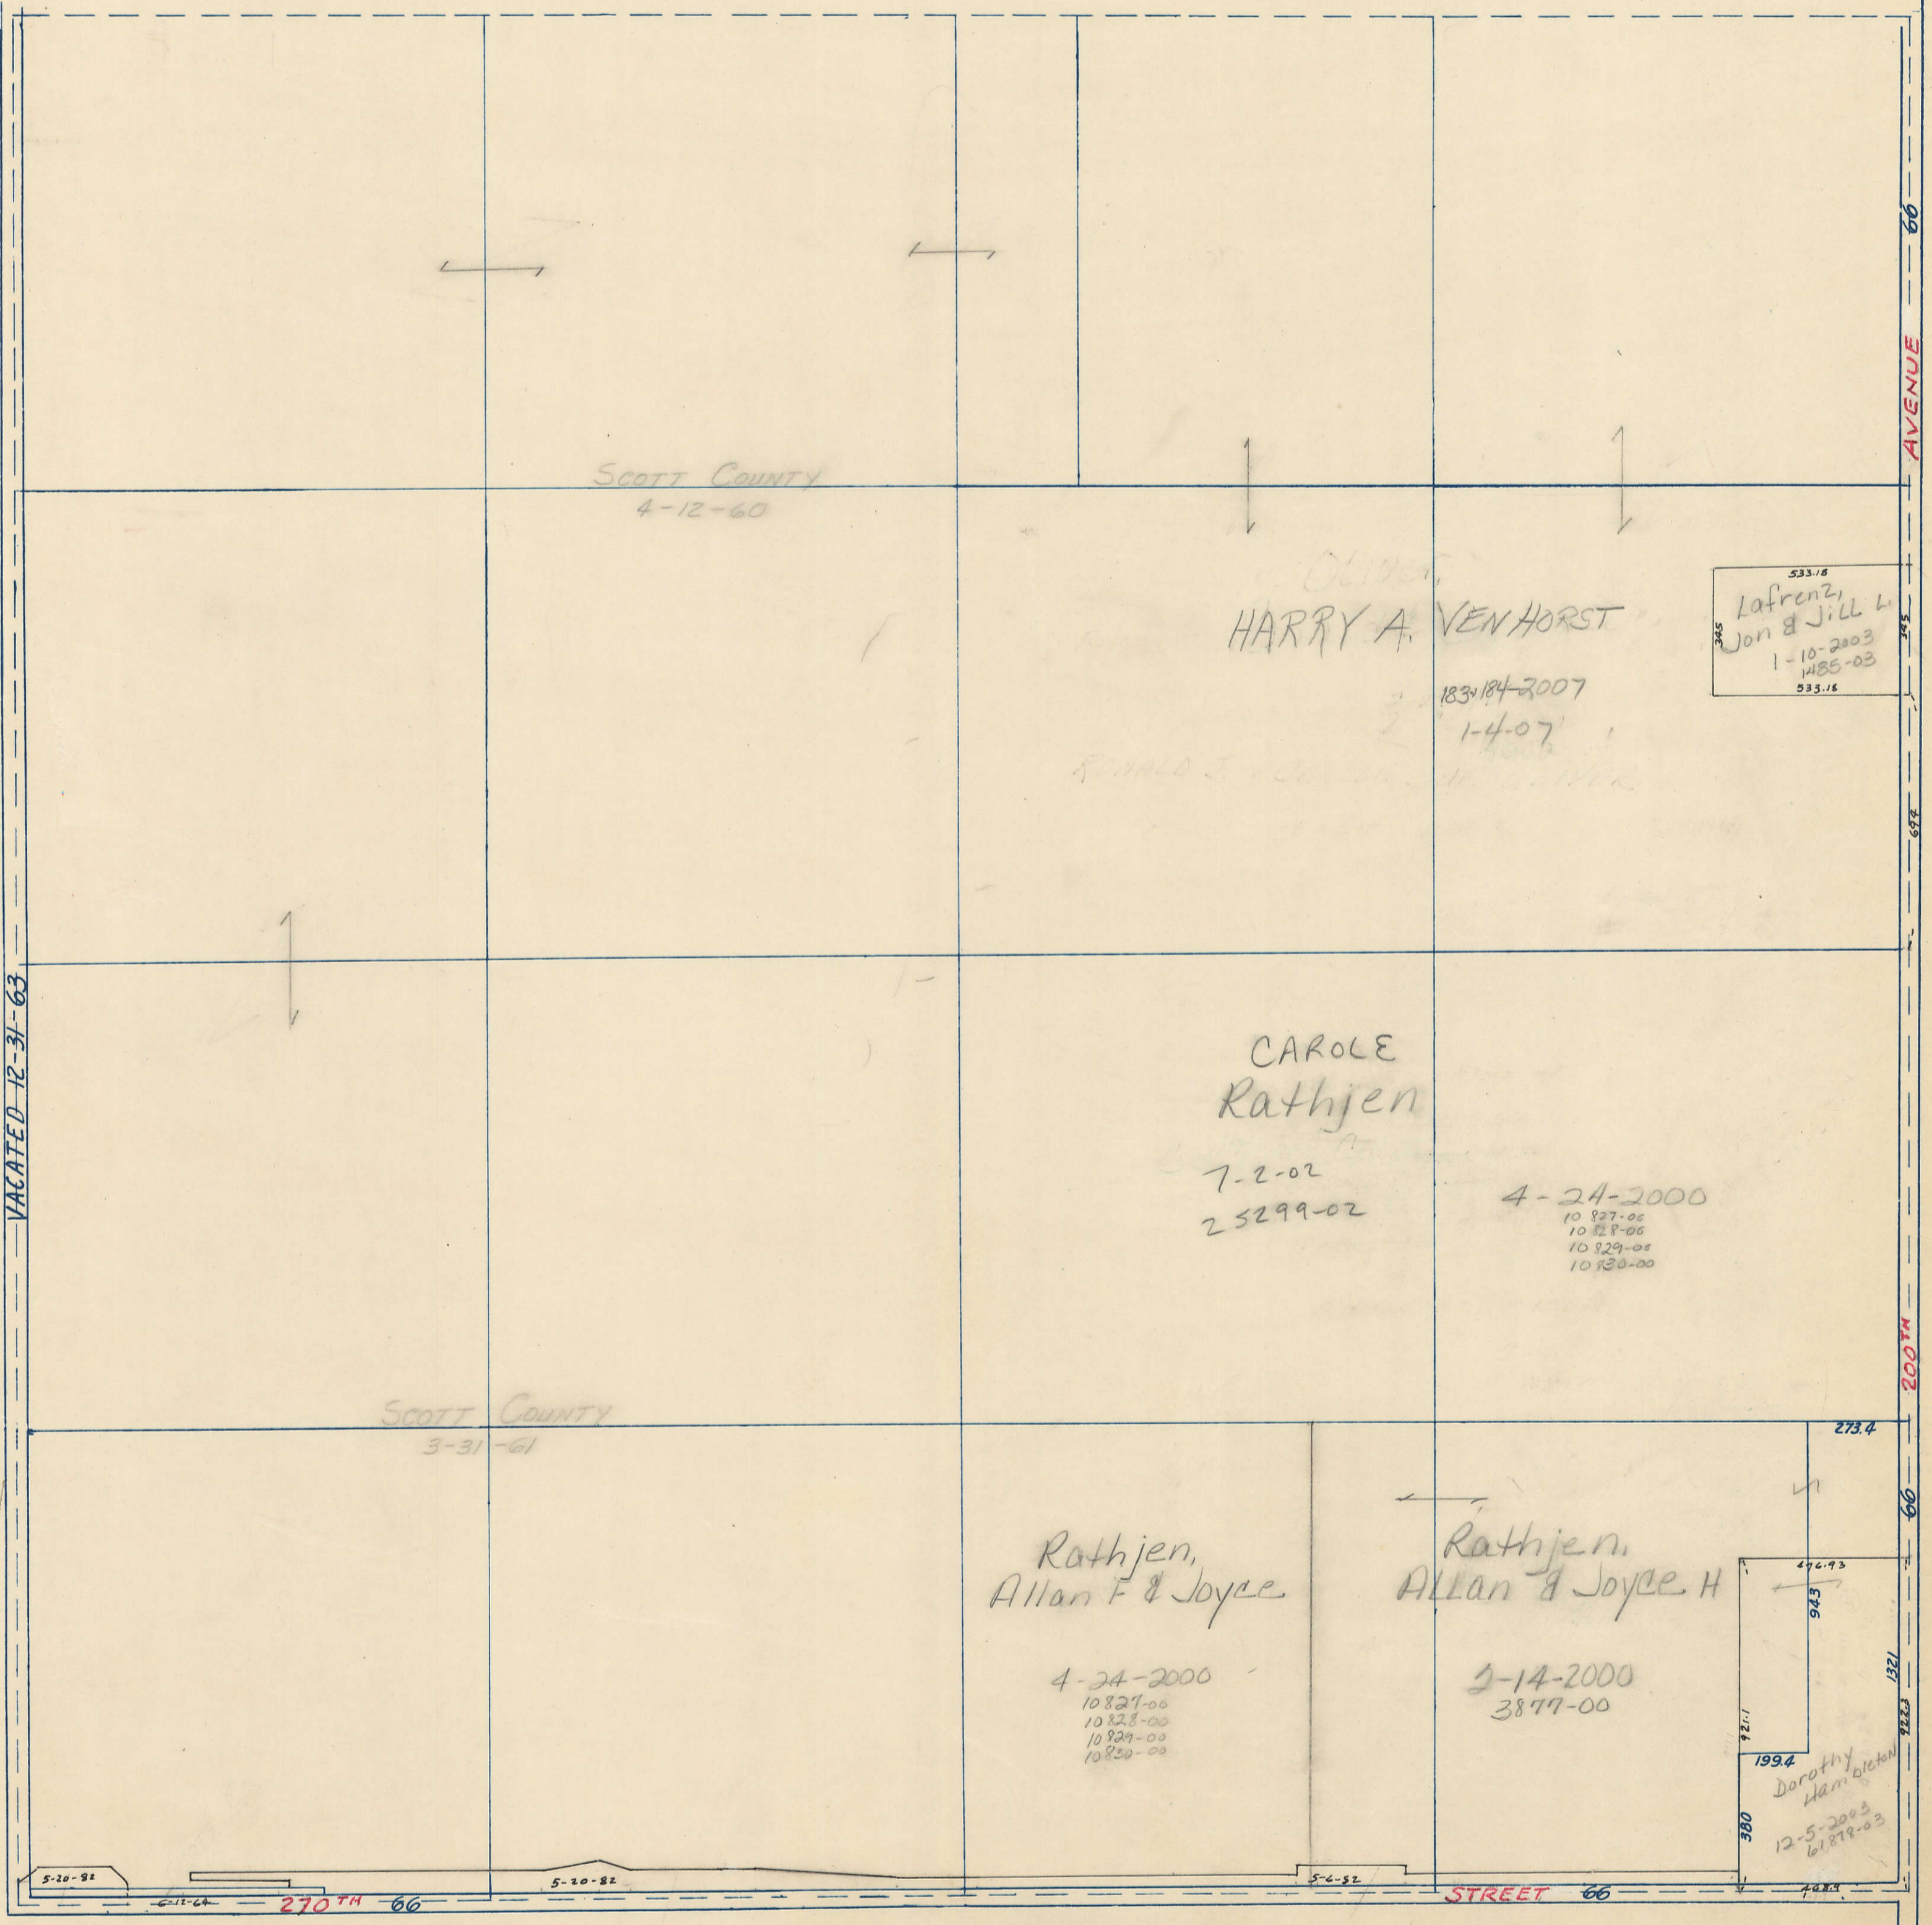

SECTION  
29

Township 80-North; Range 4  
EAST OF THE FIFTH PRINCIPAL MERIDIAN  
SCOTT COUNTY, IOWA  
BUTLER TOWNSHIP

SCALE IN CHAINS

SCALE IN FEET

NORTH  
SECTION 20

Transfer Page 51d-121

SECTION 30  
WEST

VACATED 12-31-63

SECTION 28  
EAST

SOUTH  
SECTION 32