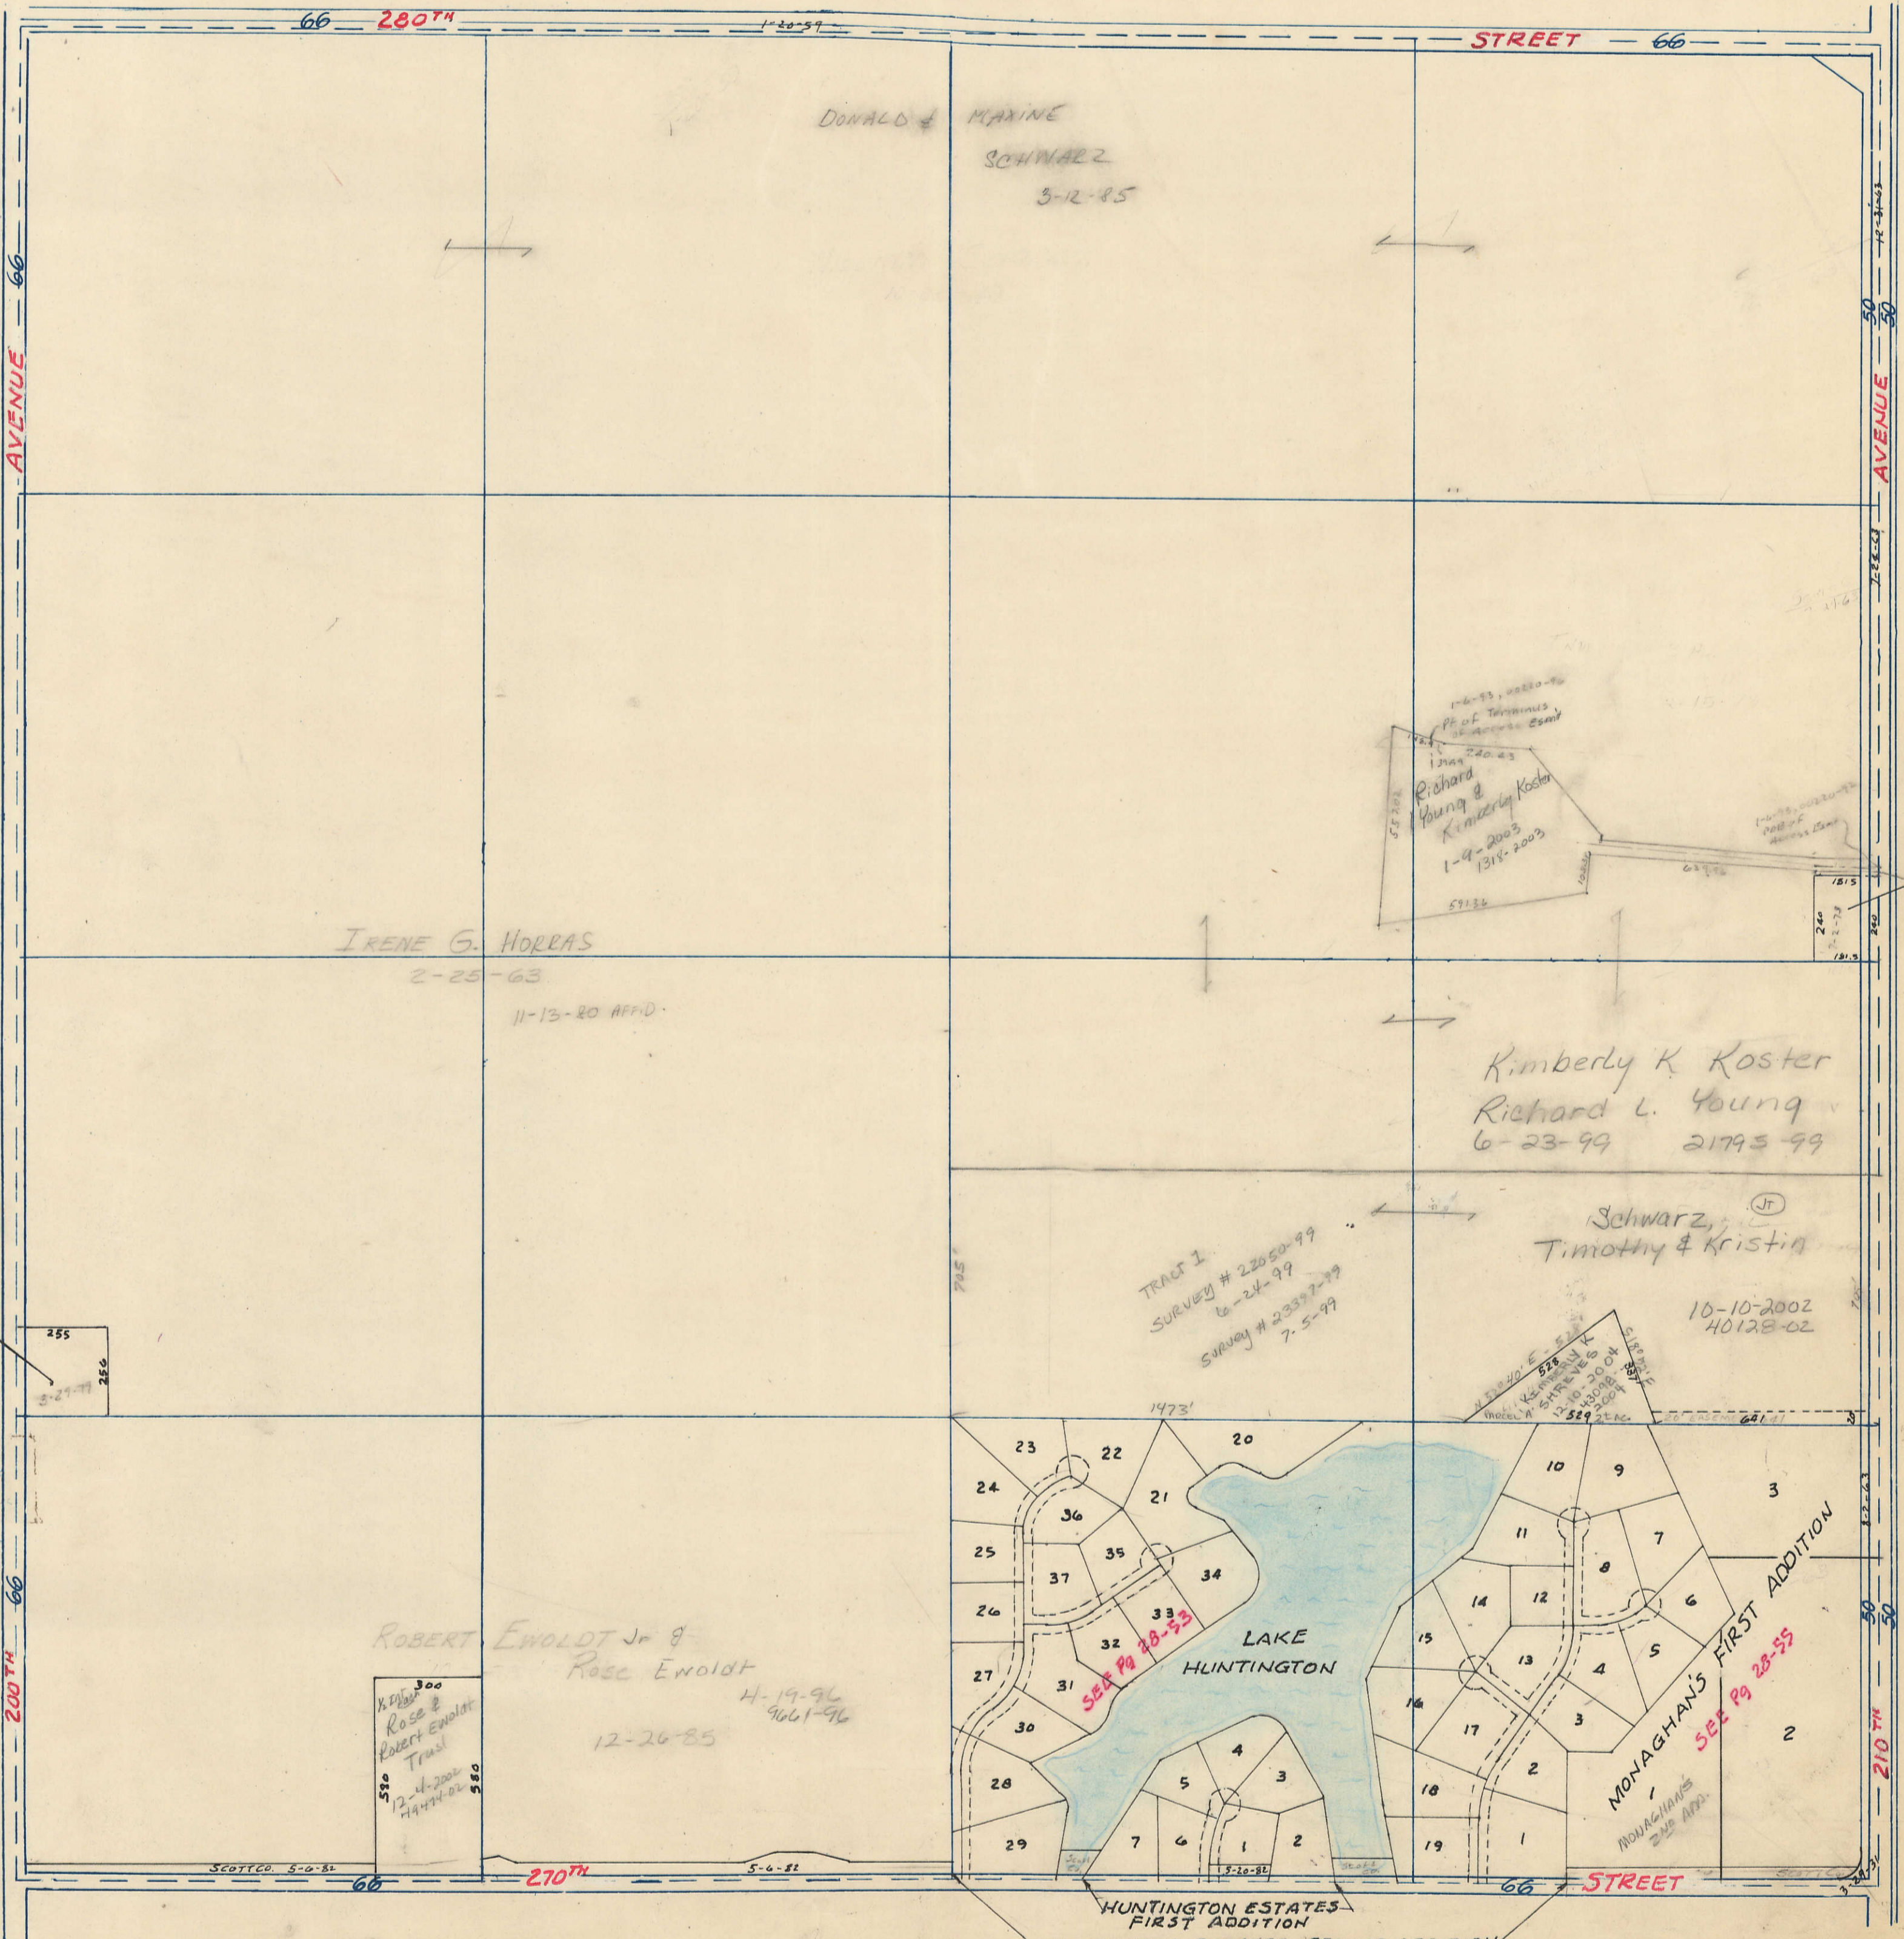

SECTION 28

SCALE IN CHAINS

Township 80-North; Range 4

EAST OF THE FIFTH PRINCIPAL MERIDIAN

SCOTT COUNTY, IOWA

BUTLER TOWNSHIP

SCALE IN FEET

NORTH SECTION 21

Transfer Page 52d-120

SOUTH SECTION 33

HUNTINGTON ESTATES FIRST ADDITION
HUNTINGTON ESTATES SECOND ADDITION

SECTION 29

SECTION 27 EAST

ROBERT EWOLDT JR &
Rose Ewaldt
4-19-96
12-26-85

Kimberly K Koster
Richard L. Young
6-23-99 2193-99