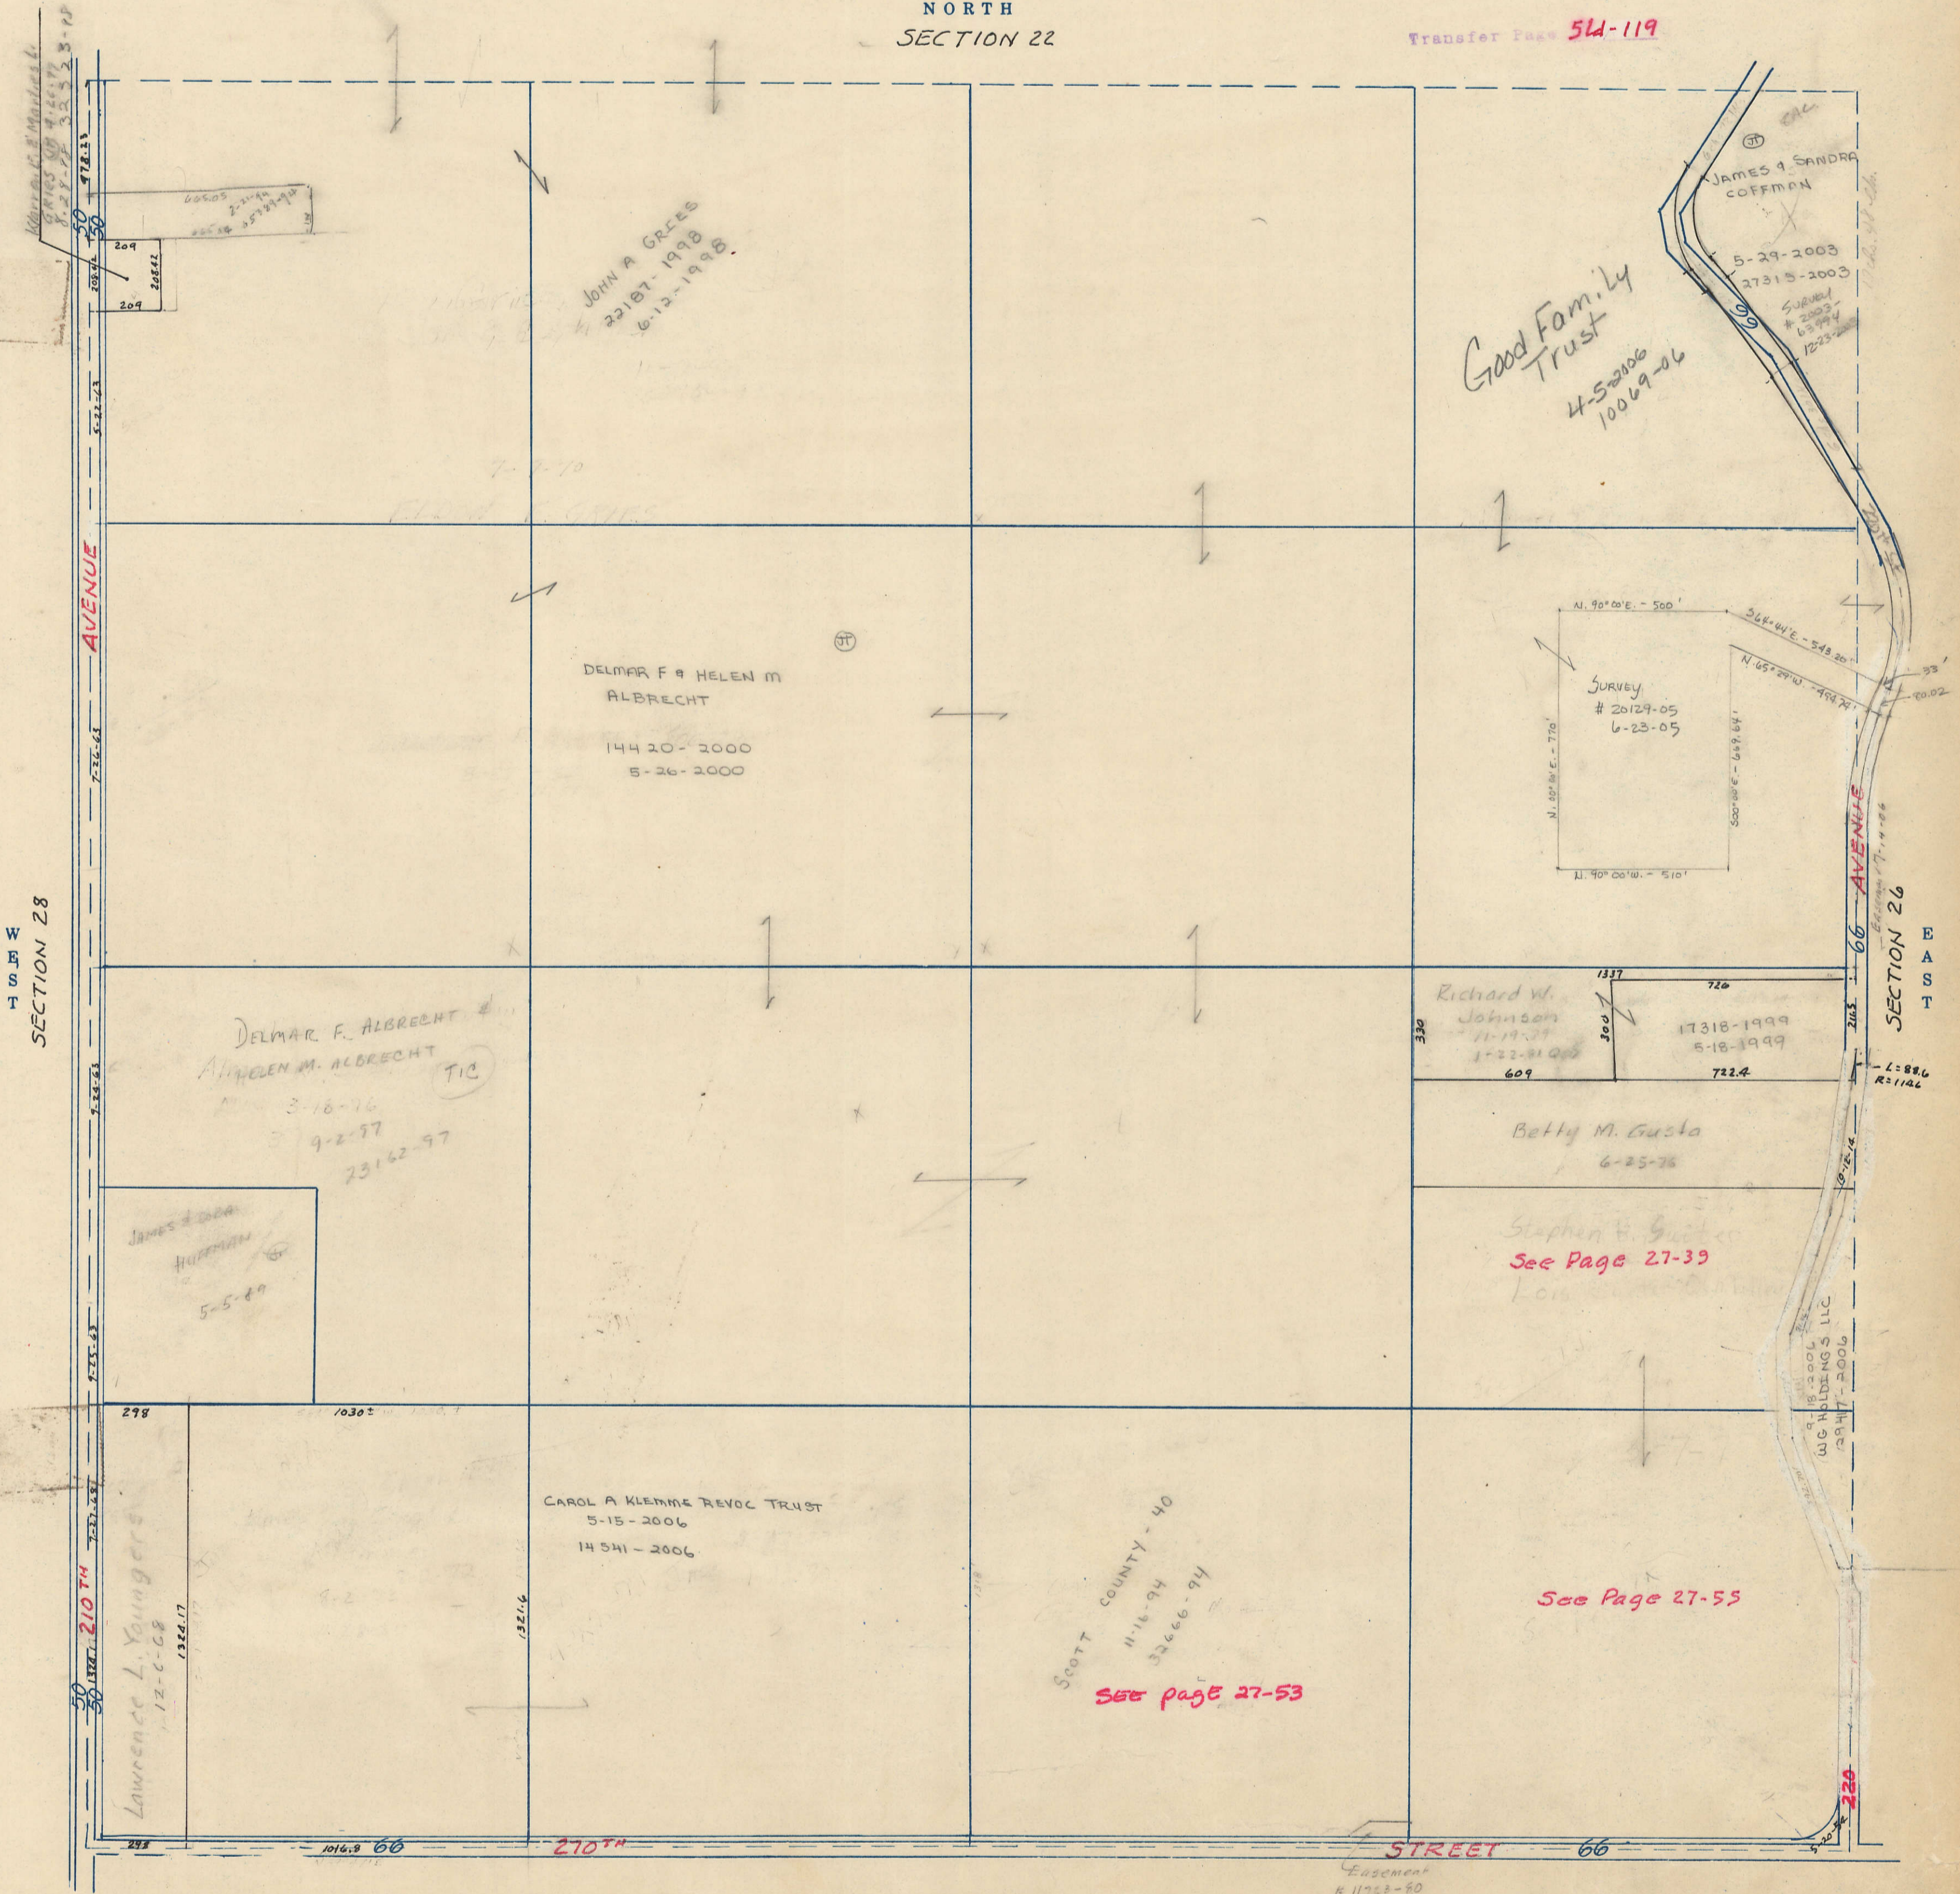

SCALE IN CHAINS

Township 80-North; Range 4

EAST OF THE FIFTH PRINCIPAL MERIDIAN

SCALE IN FEET

SCOTT COUNTY, IOWA  
BUTLER TOWNSHIP

NORTH  
SECTION 22

Transfer Page 54-119

SECTION 28

SECTION 26 EAST

SOUTH  
SECTION 34

See page 27-53

See page 27-55

See Page 27-39