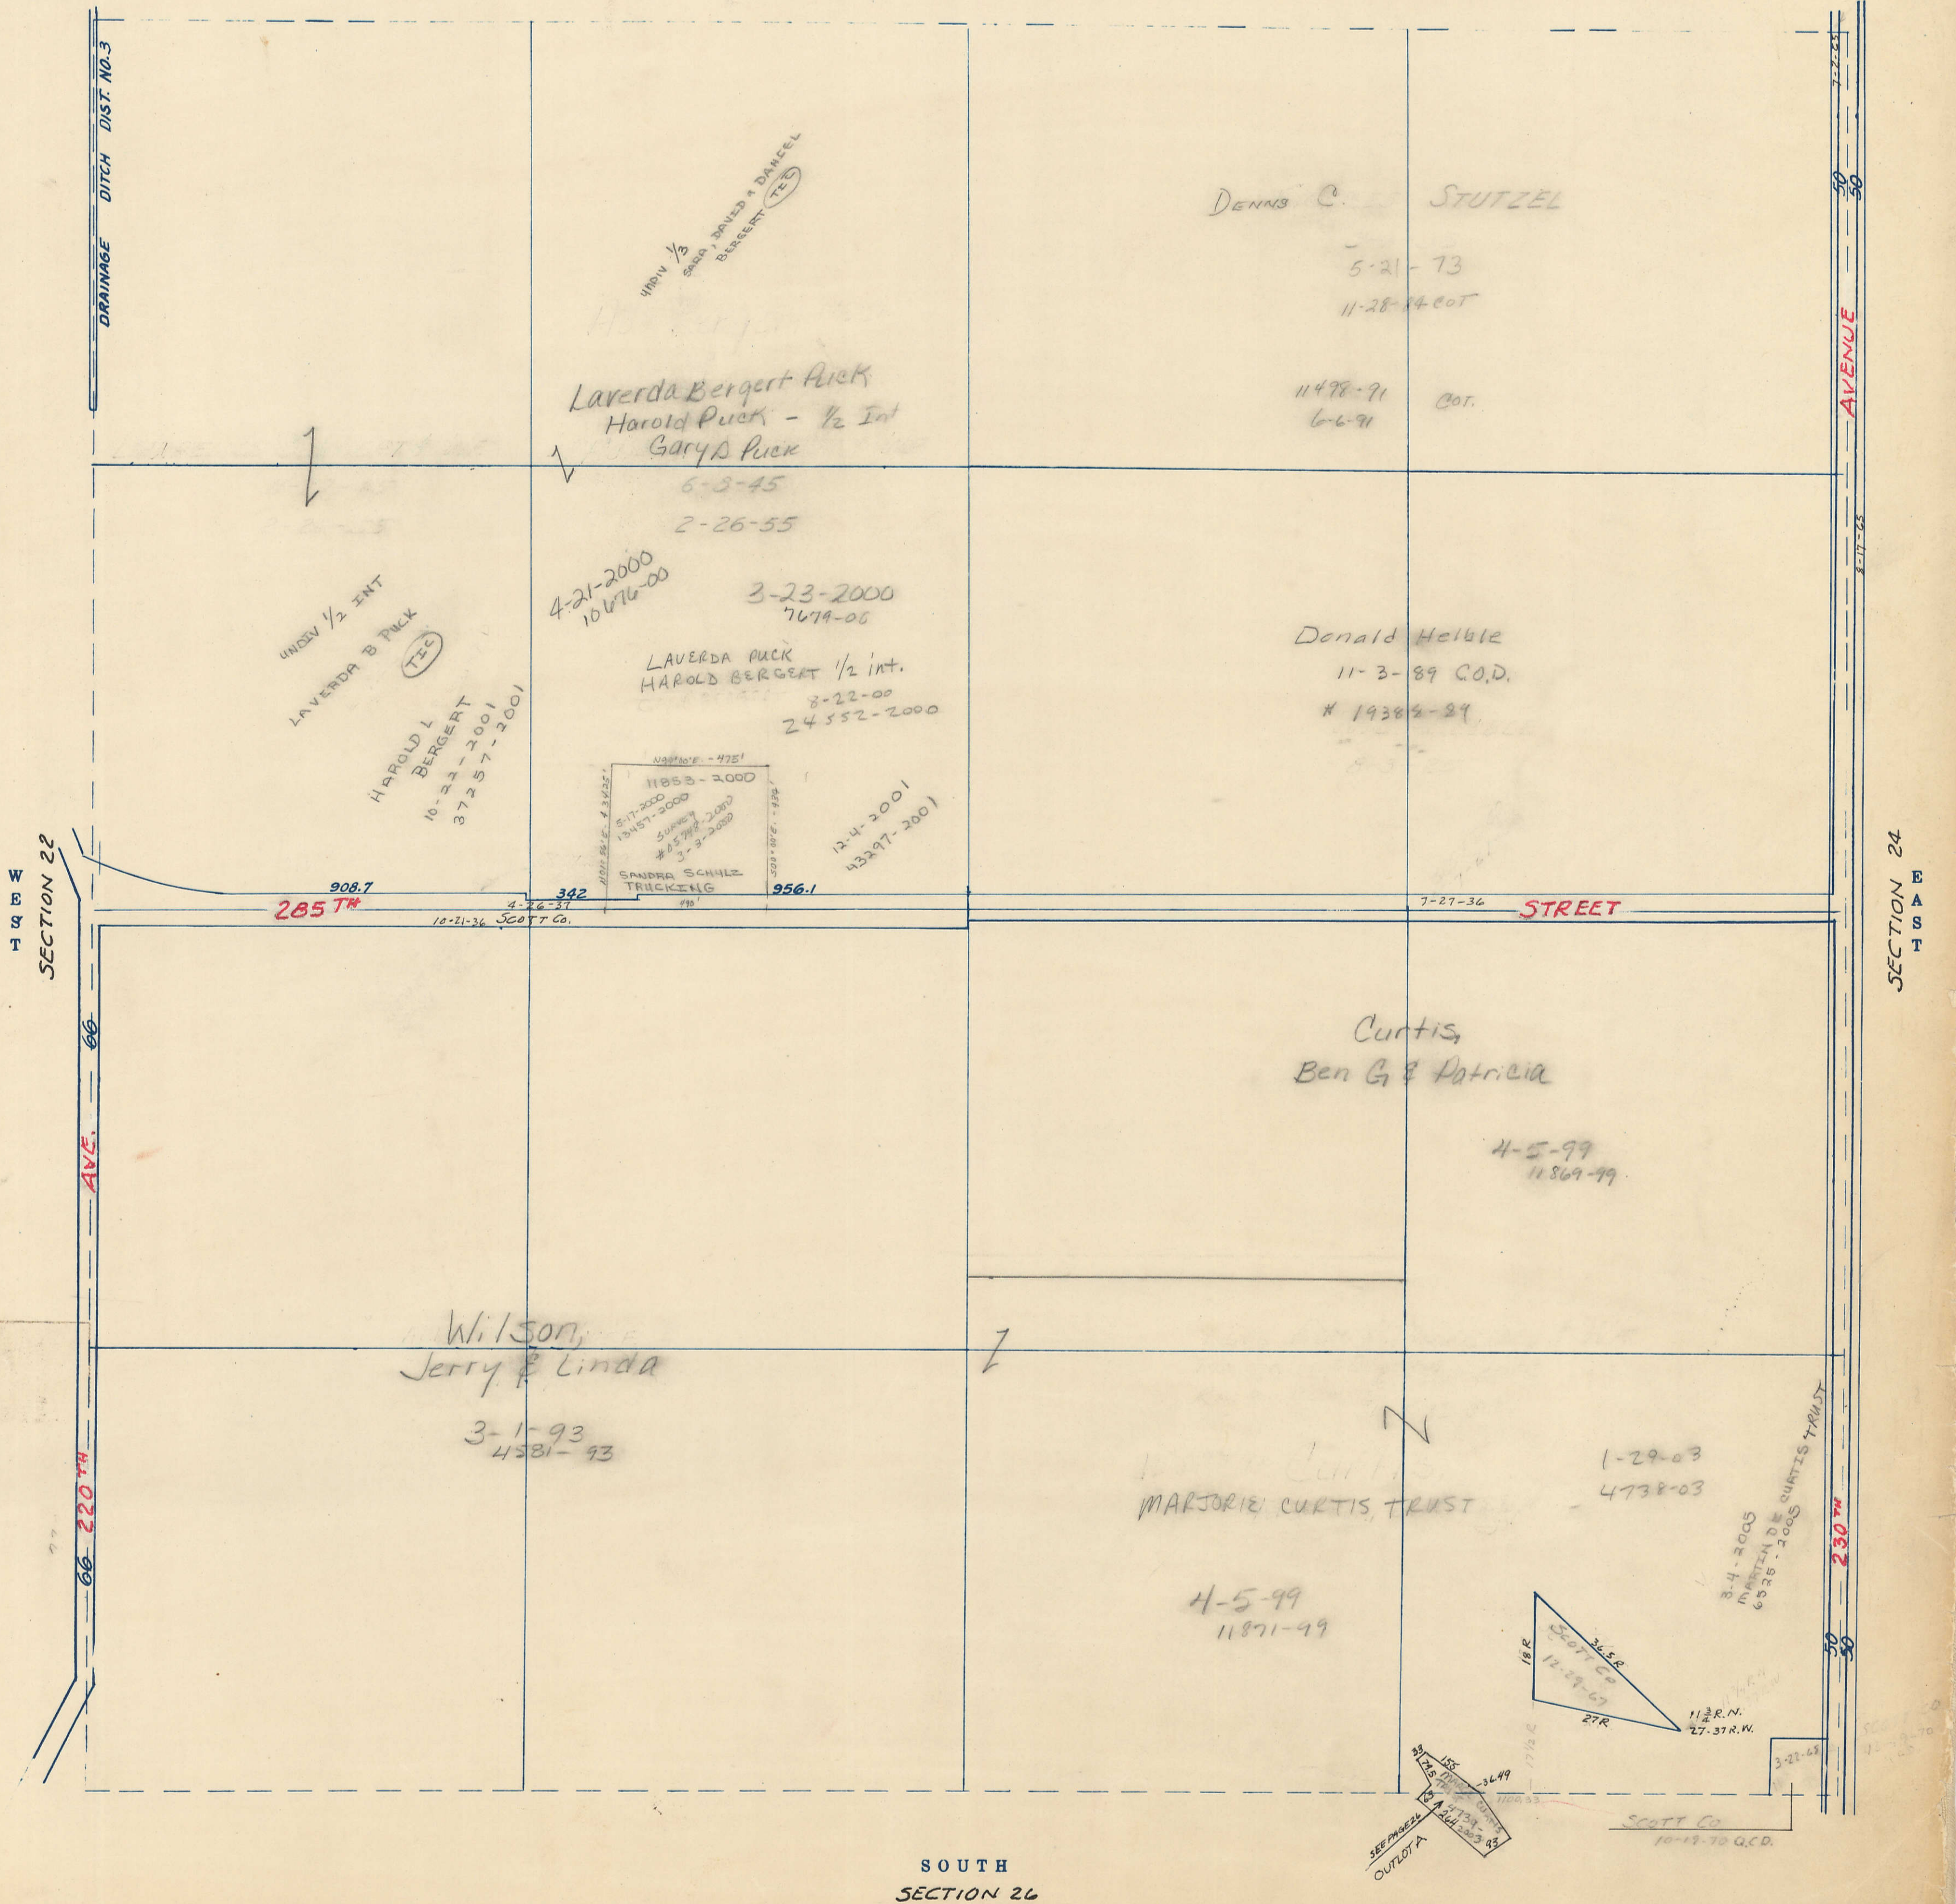

SECTION
23

SCALE IN CHAINS

Township 80-North; Range 4

EAST OF THE FIFTH PRINCIPAL MERIDIAN

SCALE IN FEET

SCOTT COUNTY, IOWA
BUTLER TOWNSHIP

NORTH
SECTION 14

Transfer Tax 54-115

SOUTH
SECTION 26